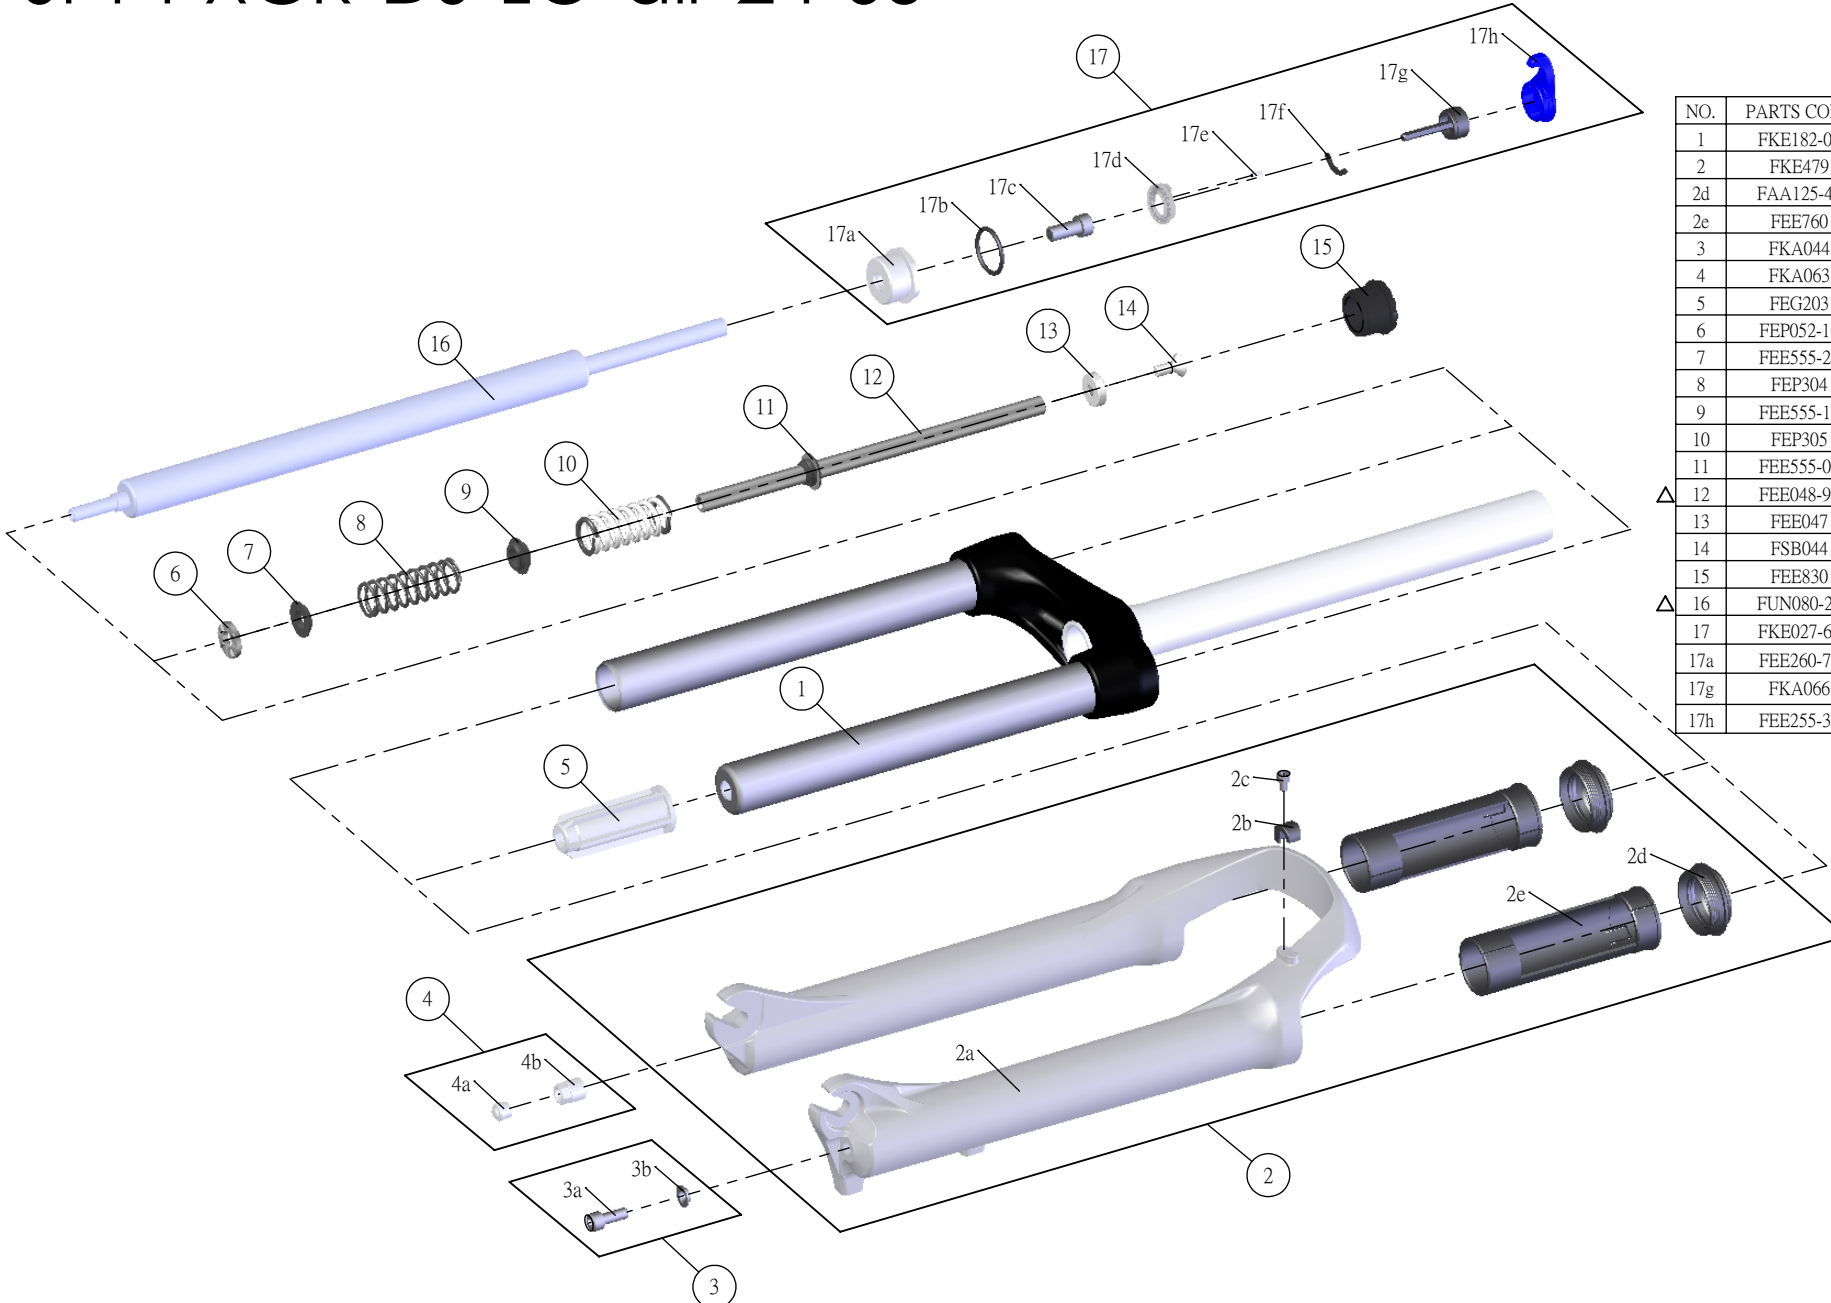

SUNTOUR

SF14-XCR-DS-LO-air-24-63

Date	2013. 07. 01	Version	3
Amended	2015. 01. 29		

NO.	PARTS CODE	PARTS NAME	QT
1	FKE182-02	UPPER ASSY	1
2	FKE479	BOTTOM CASE ASSY	1
2d	FAA125-40	DUST SEAL	2
2e	FEE760	SLIDER SLEEVES	2
3	FKA044	FIXING BOLT SET	1
4	FKA063	FIXING NUT ASSY	1
5	FEG203	BOTTOM STOPPER	1
6	FEP052-10	REBOUND RUBBER	1
7	FEE555-20	REBOUND SPRING GUIDE 3	1
8	FEP304	REBOUND SPRING 1	1
9	FEE555-10	REBOUND SPRING GUIDE 2	1
10	FEP305	REBOUND SPRING 2	1
11	FEE555-00	REBOUND SPRING GUIDE 1	1
Δ 12	FEE048-93	SUPPORT TUBE	1
13	FEE047	SUPPORT PLATE	1
14	FSB044	SUPPORT BOLT	1
15	FEE830	FIXING CAP	1
Δ 16	FUN080-21	LO-Air-24	1
17	FKE027-64	LO TOP CAP ASSY	1
17a	FEE260-70	FIX CAP	1
17g	FKA066	ADJUST CORE ASSY	1
17h	FEE255-30	LOCK OUT KNOB	1