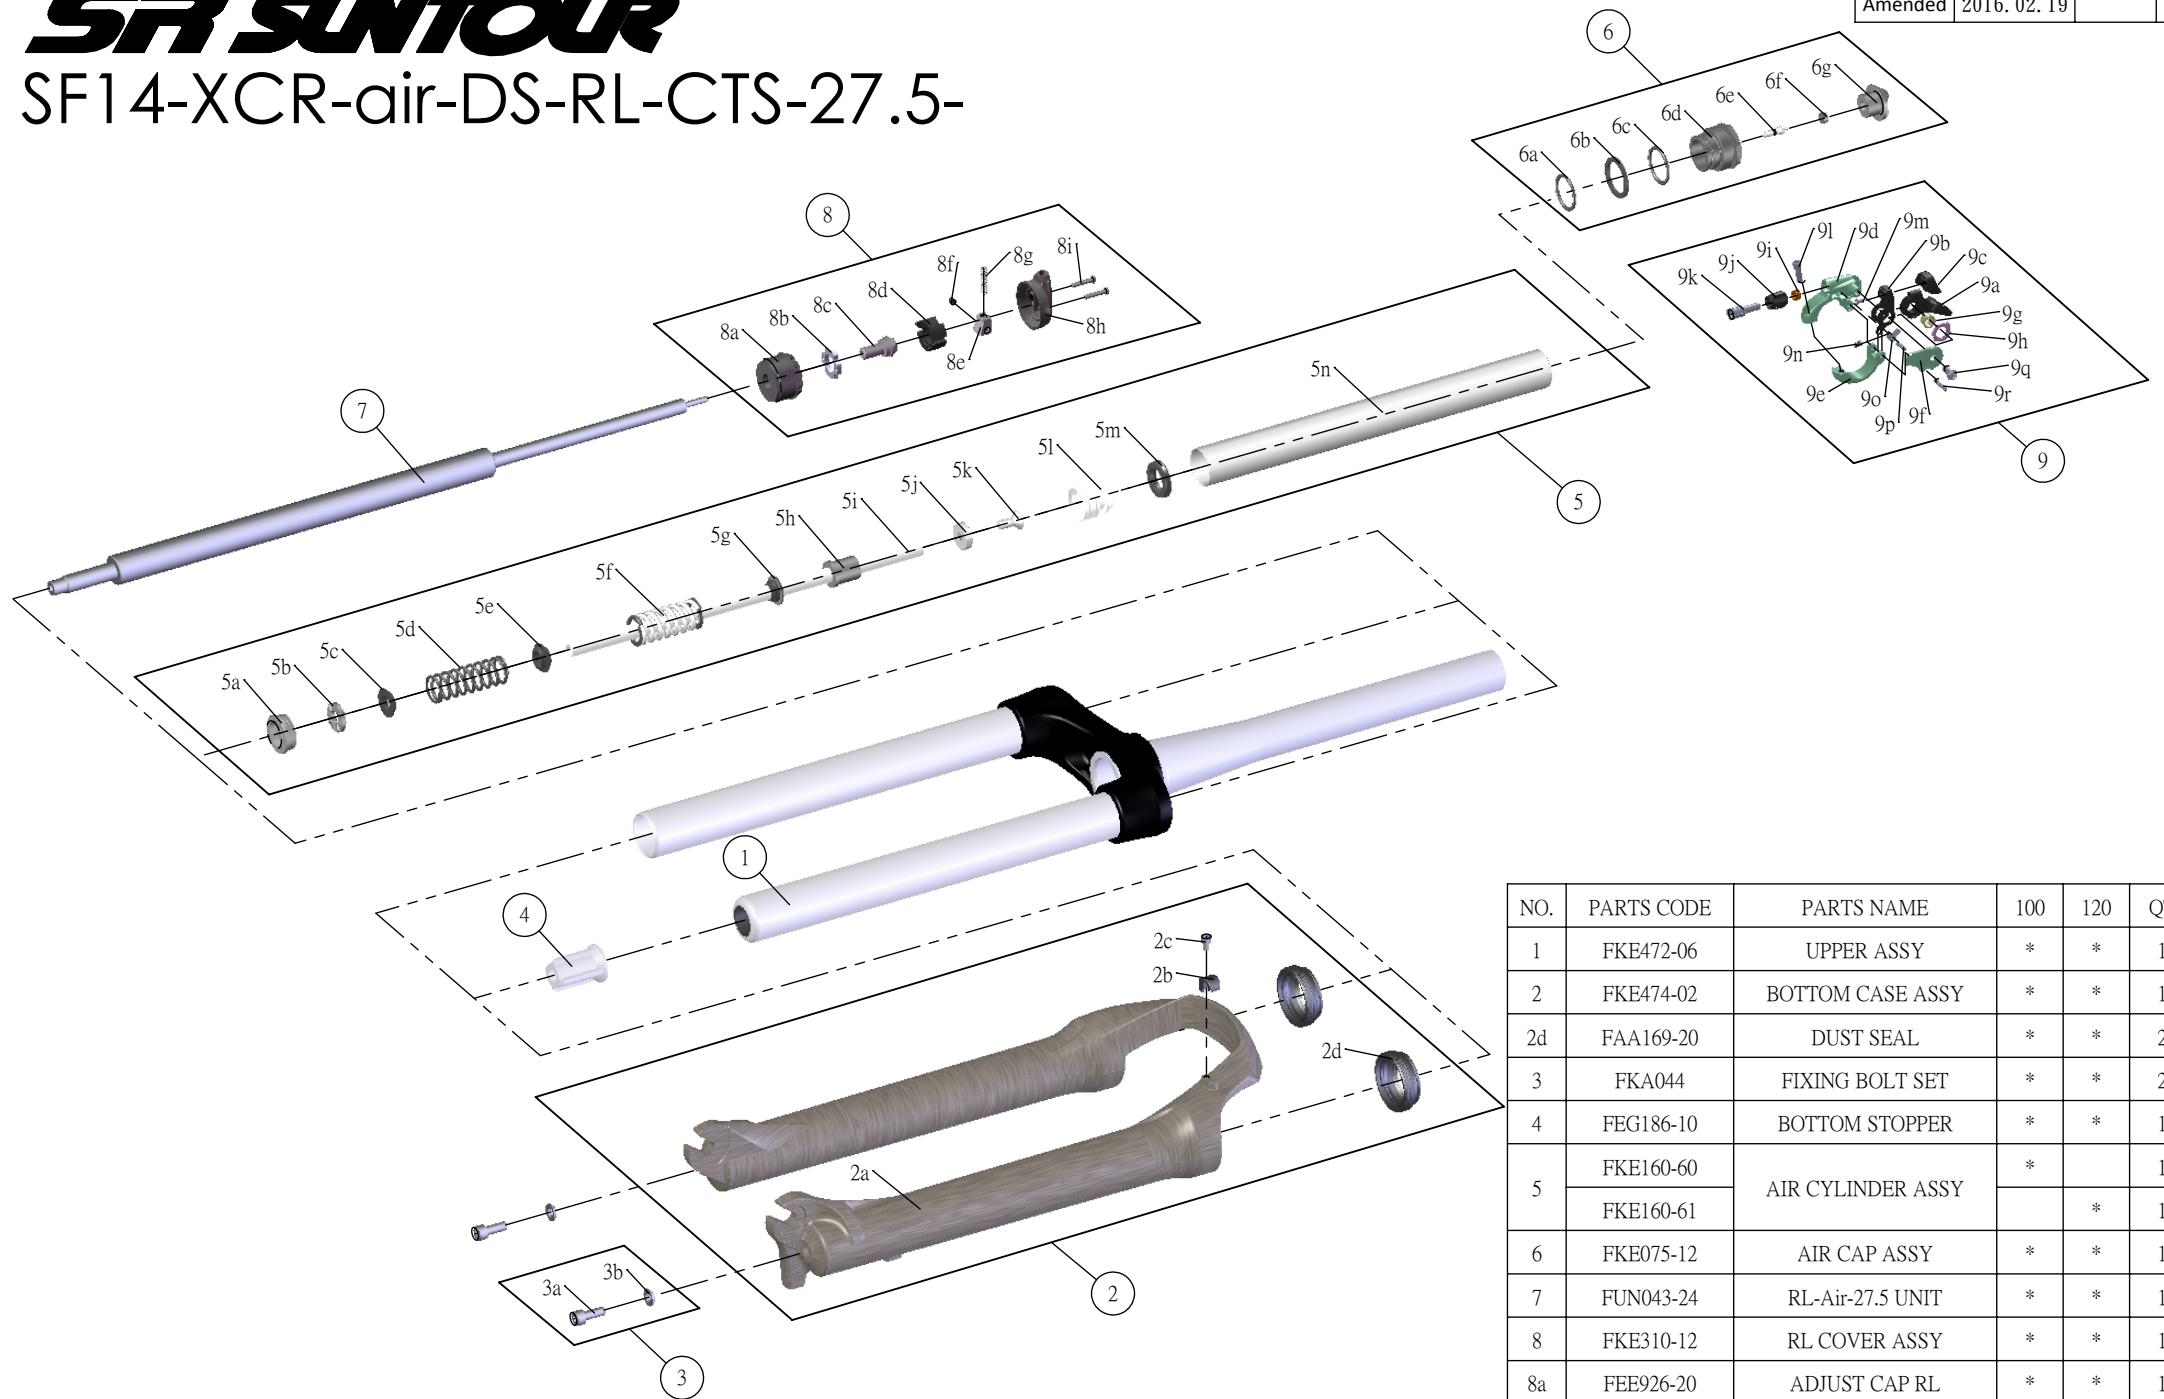

SUNTOUR

SF14-XCR-air-DS-RL-CTS-27.5-

Date	2013. 07. 01	Version	2
Amended	2016. 02. 19		

NO.	PARTS CODE	PARTS NAME	100	120	QT
1	FKE472-06	UPPER ASSY	*	*	1
2	FKE474-02	BOTTOM CASE ASSY	*	*	1
2d	FAA169-20	DUST SEAL	*	*	2
3	FKA044	FIXING BOLT SET	*	*	2
4	FEG186-10	BOTTOM STOPPER	*	*	1
5	FKE160-60	AIR CYLINDER ASSY	*		1
	FKE160-61			*	1
6	FKE075-12	AIR CAP ASSY	*	*	1
7	FUN043-24	RL-Air-27.5 UNIT	*	*	1
8	FKE310-12	RL COVER ASSY	*	*	1
8a	FEE926-20	ADJUST CAP RL	*	*	1
8h	FEE939	RL COVER	*	*	1
△ 9	SL15SC-RLO	REMOTE LEVER ASSY	*	*	1