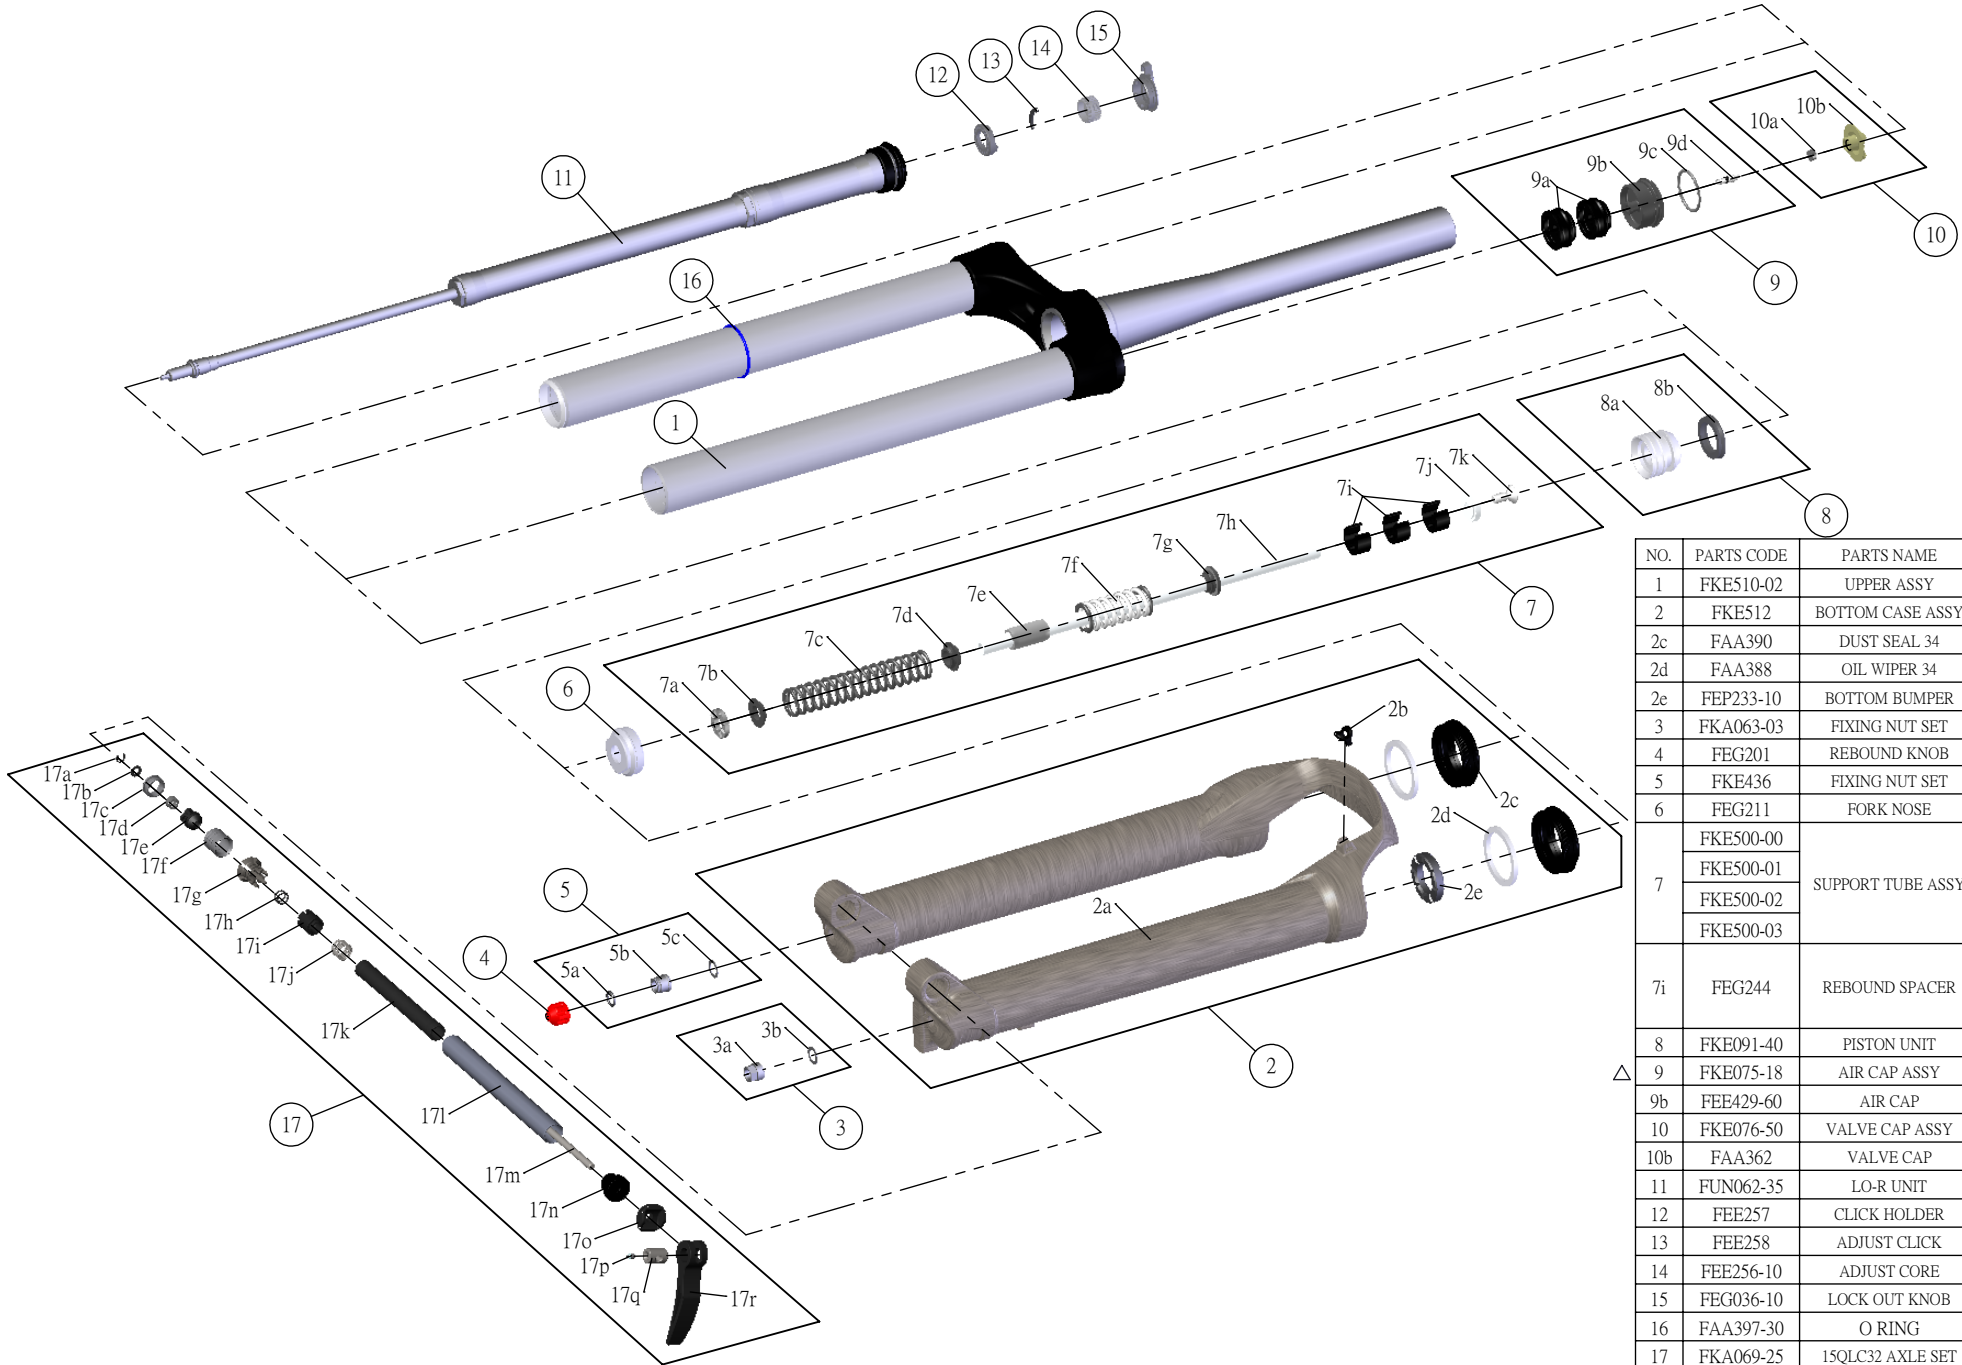

SUNTOUR

SF15-AION-DS-LO-R-15QLC32-CTS-27.5-

Date	2014.02.21	Version	2
Amended	2015.04.15		

NO.	PARTS CODE	PARTS NAME	160	150	140	130	QT
1	FKE510-02	UPPER ASSY	*	*	*	*	1
2	FKE512	BOTTOM CASE ASSY	*	*	*	*	1
2c	FAA390	DUST SEAL 34	*	*	*	*	2
2d	FAA388	OIL WIPER 34	*	*	*	*	2
2e	FEP233-10	BOTTOM BUMPER	*	*	*	*	1
3	FKA063-03	FIXING NUT SET	*	*	*	*	1
4	FEG201	REBOUND KNOB	*	*	*	*	1
5	FKE436	FIXING NUT SET	*	*	*	*	1
6	FEG211	FORK NOSE	*	*	*	*	1
7	FKE500-00	SUPPORT TUBE ASSY	*				1
	FKE500-01			*		1	
	FKE500-02				*	1	
	FKE500-03					*	1
7i	FEG244	REBOUND SPACER		*			1
					*		2
						*	3
8	FKE091-40	PISTON UNIT	*	*	*	*	1
△ 9	FKE075-18	AIR CAP ASSY	*	*	*	*	1
9b	FEE429-60	AIR CAP	*	*	*	*	1
10	FKE076-50	VALVE CAP ASSY	*	*	*	*	1
10b	FAA362	VALVE CAP	*	*	*	*	1
11	FUN062-35	LO-R UNIT	*	*	*	*	1
12	FEE257	CLICK HOLDER	*	*	*	*	1
13	FEE258	ADJUST CLICK	*	*	*	*	1
14	FEE256-10	ADJUST CORE	*	*	*	*	1
15	FEG036-10	LOCK OUT KNOB	*	*	*	*	1
16	FAA397-30	O RING	*	*	*	*	1
17	FKA069-25	15QLC32 AXLE SET	*	*	*	*	1