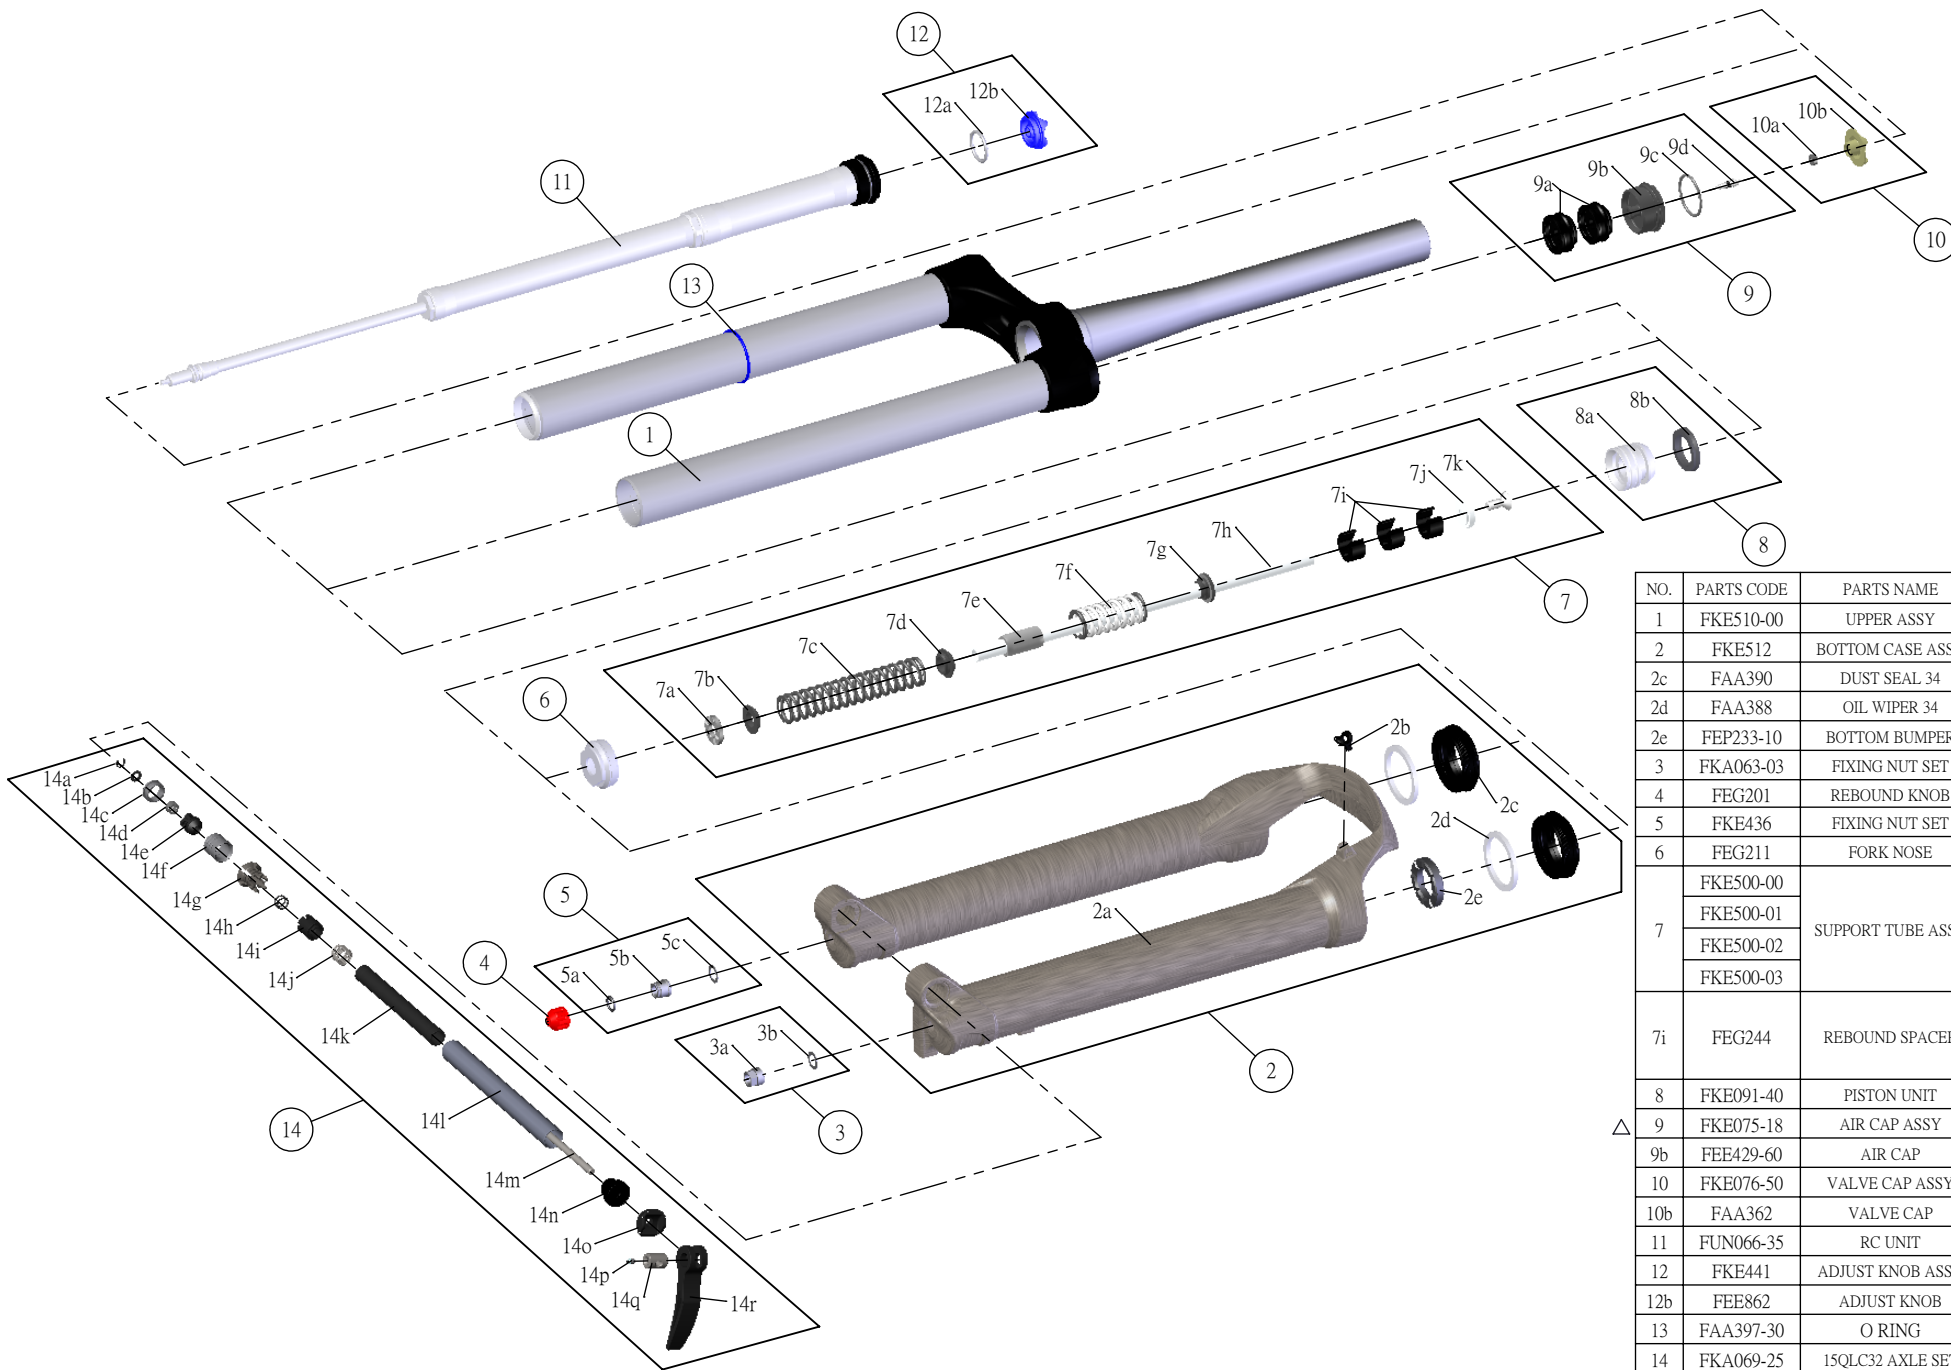

SUNTOUR

SF15-AION-DS-RC-15QLC32-CTS-27.5-

Date	2014.02.21	Version	2
Amended	2015.04.15		

NO.	PARTS CODE	PARTS NAME	160	150	140	130	QT
1	FKE510-00	UPPER ASSY	*	*	*	*	1
2	FKE512	BOTTOM CASE ASSY	*	*	*	*	1
2c	FAA390	DUST SEAL 34	*	*	*	*	2
2d	FAA388	OIL WIPER 34	*	*	*	*	2
2e	FEP233-10	BOTTOM BUMPER	*	*	*	*	1
3	FKA063-03	FIXING NUT SET	*	*	*	*	1
4	FEG201	REBOUND KNOB	*	*	*	*	1
5	FKE436	FIXING NUT SET	*	*	*	*	1
6	FEG211	FORK NOSE	*	*	*	*	1
7	FKE500-00	SUPPORT TUBE ASSY	*				1
	FKE500-01			*			1
	FKE500-02				*		1
	FKE500-03					*	1
7i	FEG244	REBOUND SPACER		*			1
					*		2
						*	3
8	FKE091-40	PISTON UNIT	*	*	*	*	1
△ 9	FKE075-18	AIR CAP ASSY	*	*	*	*	1
9b	FEE429-60	AIR CAP	*	*	*	*	1
10	FKE076-50	VALVE CAP ASSY	*	*	*	*	1
10b	FAA362	VALVE CAP	*	*	*	*	1
11	FUN066-35	RC UNIT	*	*	*	*	1
12	FKE441	ADJUST KNOB ASSY	*	*	*	*	1
12b	FEE862	ADJUST KNOB	*	*	*	*	1
13	FAA397-30	O RING	*	*	*	*	1
14	FKA069-25	15QLC32 AXLE SET	*	*	*	*	1