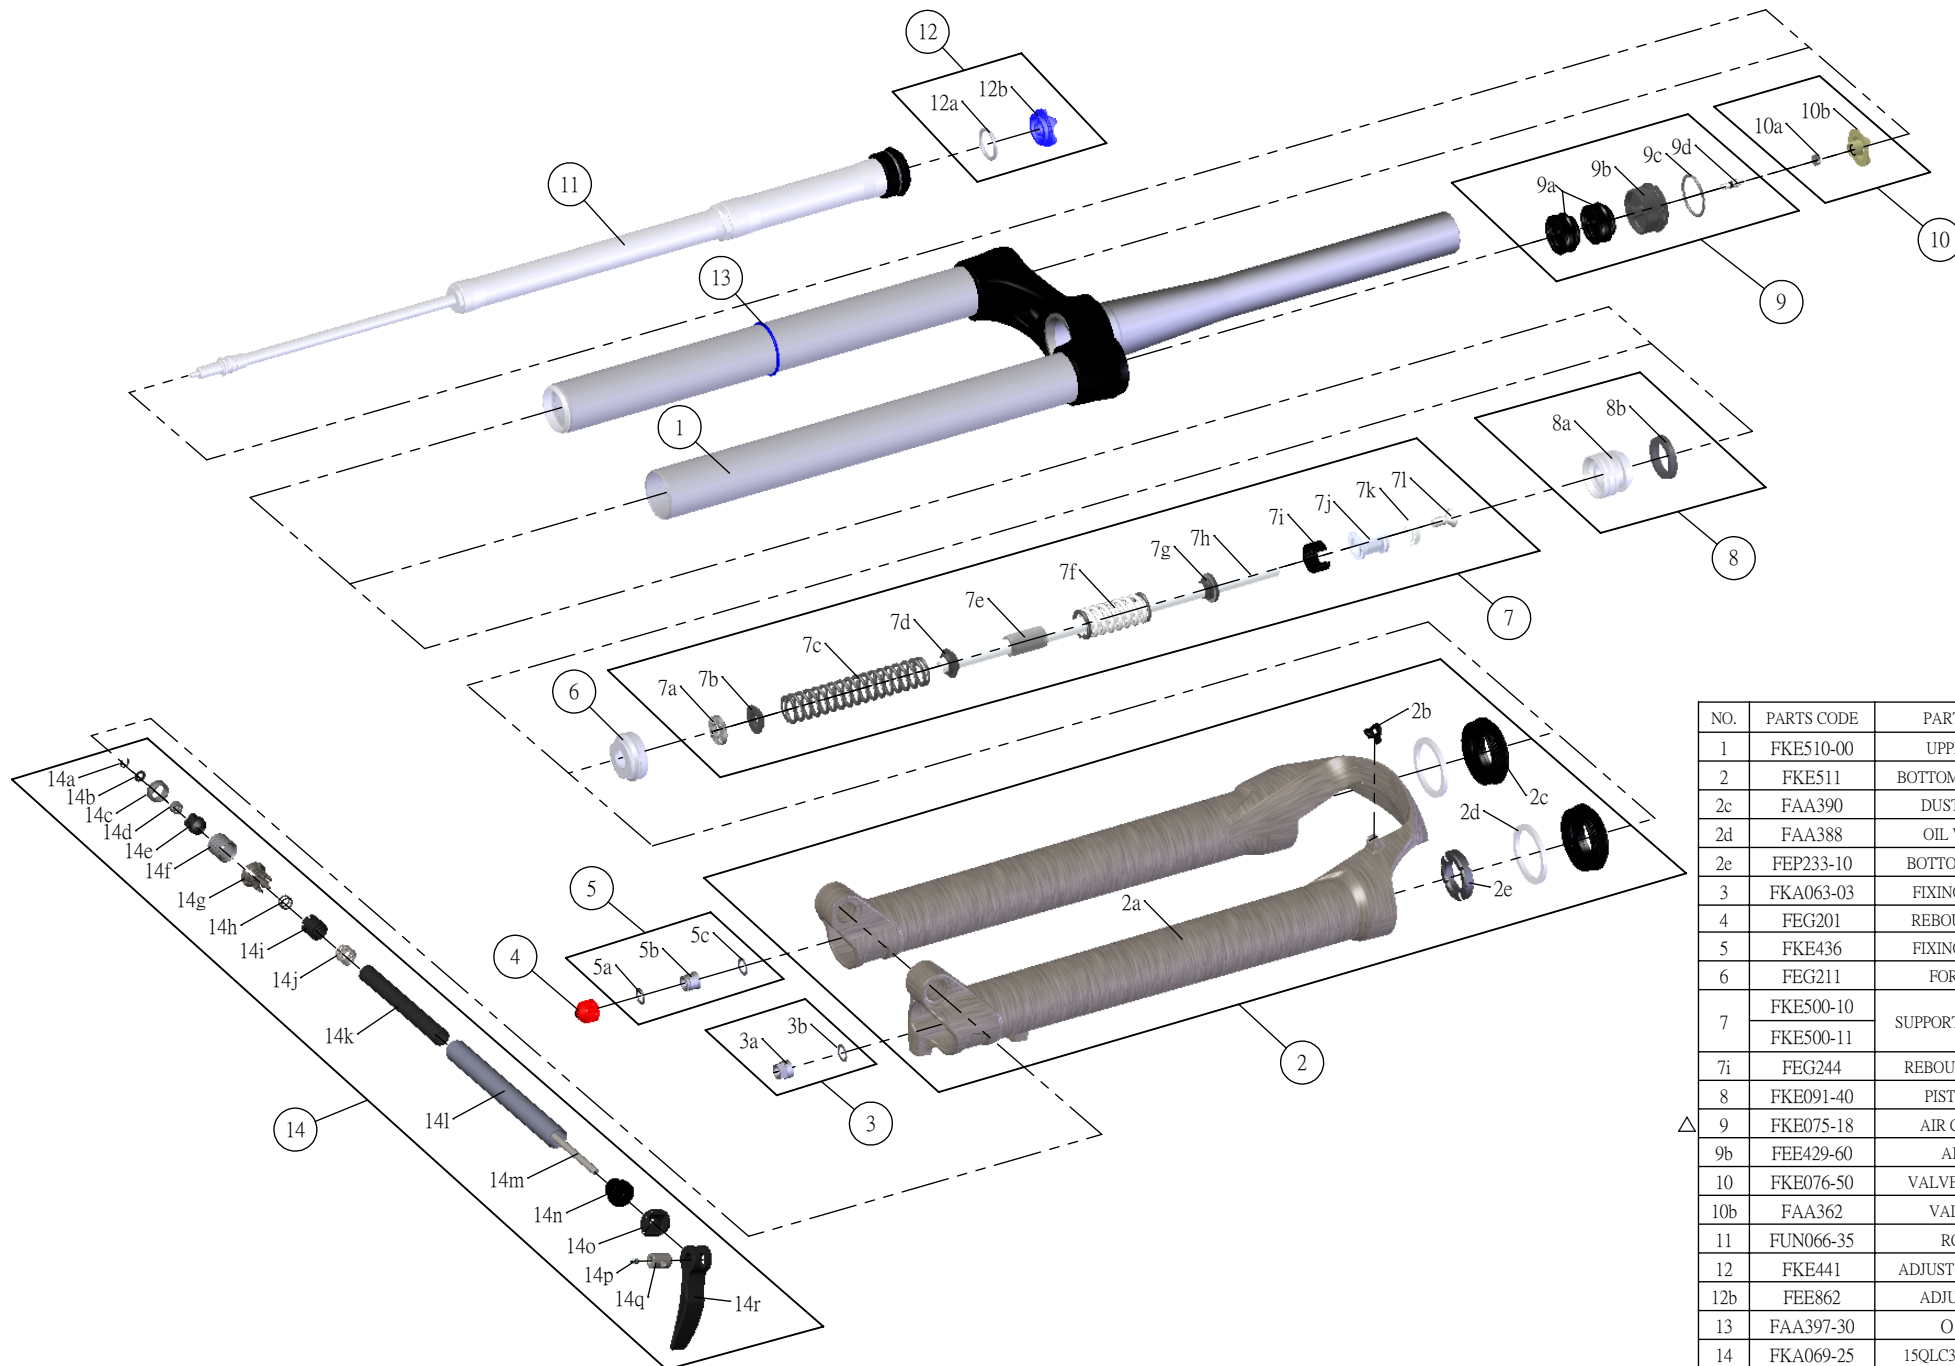

SUNTOUR

SF15-AION-DS-RC-15QLC32-CTS-29-

Date	2014.02.24	Version	2
Amended	2015.04.15		

NO.	PARTS CODE	PARTS NAME	140	130	QT
1	FKE510-00	UPPER ASSY	*	*	1
2	FKE511	BOTTOM CASE ASSY	*	*	1
2c	FAA390	DUST SEAL 34	*	*	2
2d	FAA388	OIL WIPER 34	*	*	2
2e	FEP233-10	BOTTOM BUMPER	*	*	1
3	FKA063-03	FIXING NUT SET	*	*	1
4	FEG201	REBOUND KNOB	*	*	1
5	FKE436	FIXING NUT SET	*	*	1
6	FEG211	FORK NOSE	*	*	1
7	FKE500-10	SUPPORT TUBE ASSY	*		1
	FKE500-11			*	1
7i	FEG244	REBOUND SPACER	*	*	1
8	FKE091-40	PISTON UNIT	*	*	1
△ 9	FKE075-18	AIR CAP ASSY	*	*	1
9b	FEE429-60	AIR CAP	*	*	1
10	FKE076-50	VALVE CAP ASSY	*	*	1
10b	FAA362	VALVE CAP	*	*	1
11	FUN066-35	RC UNIT	*	*	1
12	FKE441	ADJUST KNOB ASSY	*	*	1
12b	FEE862	ADJUST KNOB	*	*	1
13	FAA397-30	O RING	*	*	1
14	FKA069-25	15QLC32 AXLE SET	*	*	1