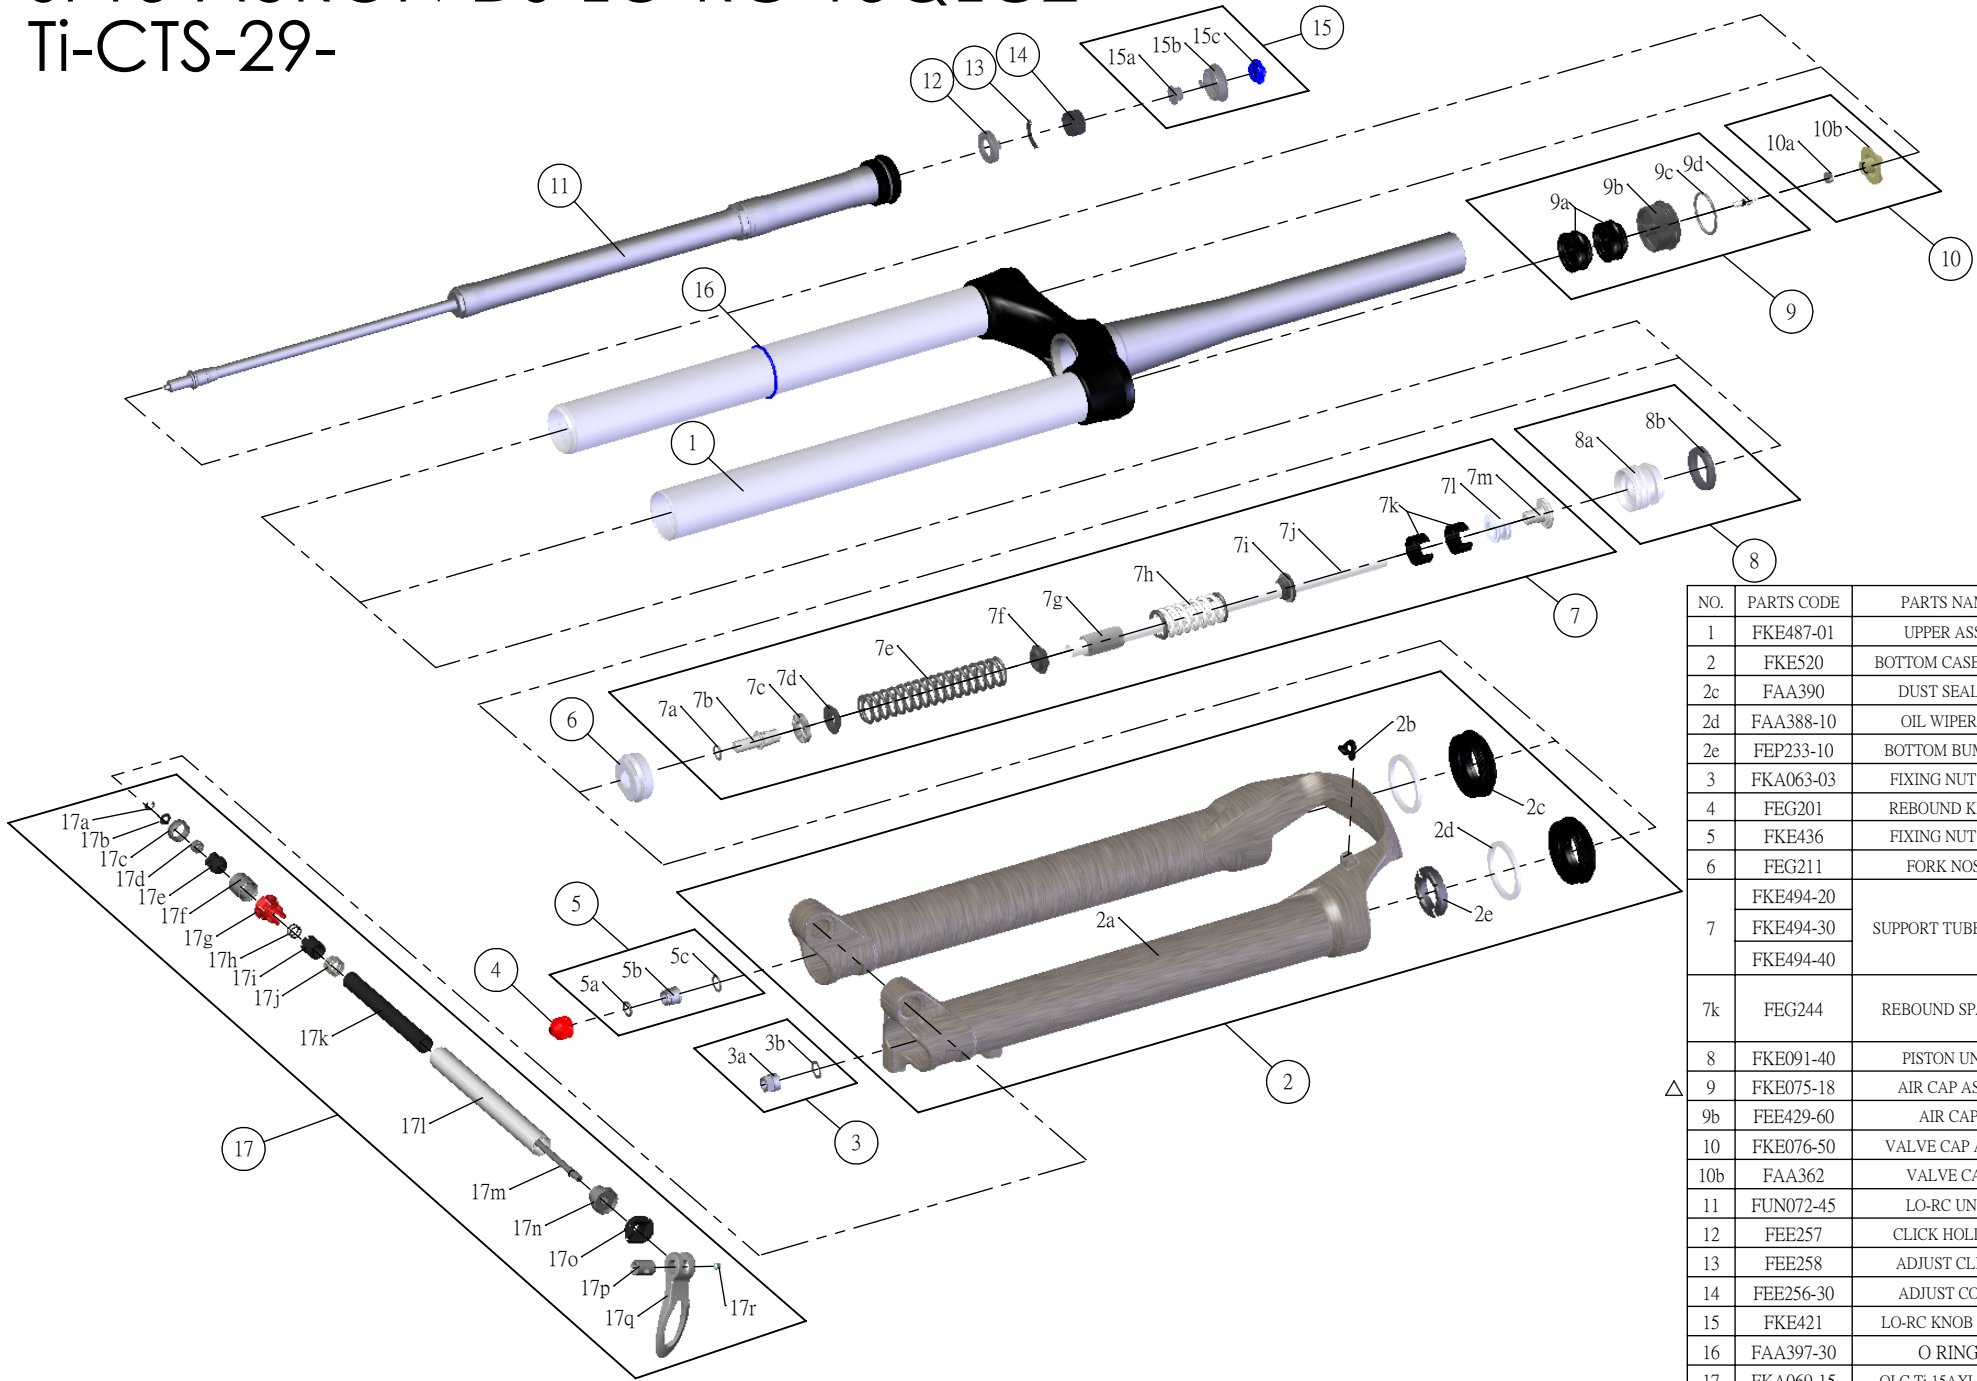

# SR SUNTOUR

## SF15-AURON-DS-LO-RC-15QLC2-Ti-CTS-29-

Date	2014.02.19	Version	3
Amended	2015.04.15		

NO.	PARTS CODE	PARTS NAME	150	140	130	QT
1	FKE487-01	UPPER ASSY	*	*	*	1
2	FKE520	BOTTOM CASE ASSY	*	*	*	1
2c	FAA390	DUST SEAL 34	*	*	*	2
2d	FAA388-10	OIL WIPER 34	*	*	*	2
2e	FEP233-10	BOTTOM BUMPER	*	*	*	1
3	FKA063-03	FIXING NUT SET	*	*	*	1
4	FEF201	REBOUND KNOB	*	*	*	1
5	FKE436	FIXING NUT SET	*	*	*	1
6	FEF211	FORK NOSE	*	*	*	1
7	FKE494-20	SUPPORT TUBE ASSY	*			1
	FKE494-30			*		1
	FKE494-40				*	1
7k	FEF244	REBOUND SPACER		*		1
					*	2
8	FKE091-40	PISTON UNIT	*	*	*	1
9	FKE075-18	AIR CAP ASSY	*	*	*	1
9b	FEE429-60	AIR CAP	*	*	*	1
10	FKE076-50	VALVE CAP ASSY	*	*	*	1
10b	FAA362	VALVE CAP	*	*	*	1
11	FUN072-45	LO-RC UNIT	*	*	*	1
12	FEE257	CLICK HOLDER	*	*	*	1
13	FEE258	ADJUST CLICK	*	*	*	1
14	FEE256-30	ADJUST CORE	*	*	*	1
15	FKE421	LO-RC KNOB ASSY	*	*	*	1
16	FAA397-30	O RING	*	*	*	1
17	FKA069-15	QLC Ti 15AXLE SET	*	*	*	1