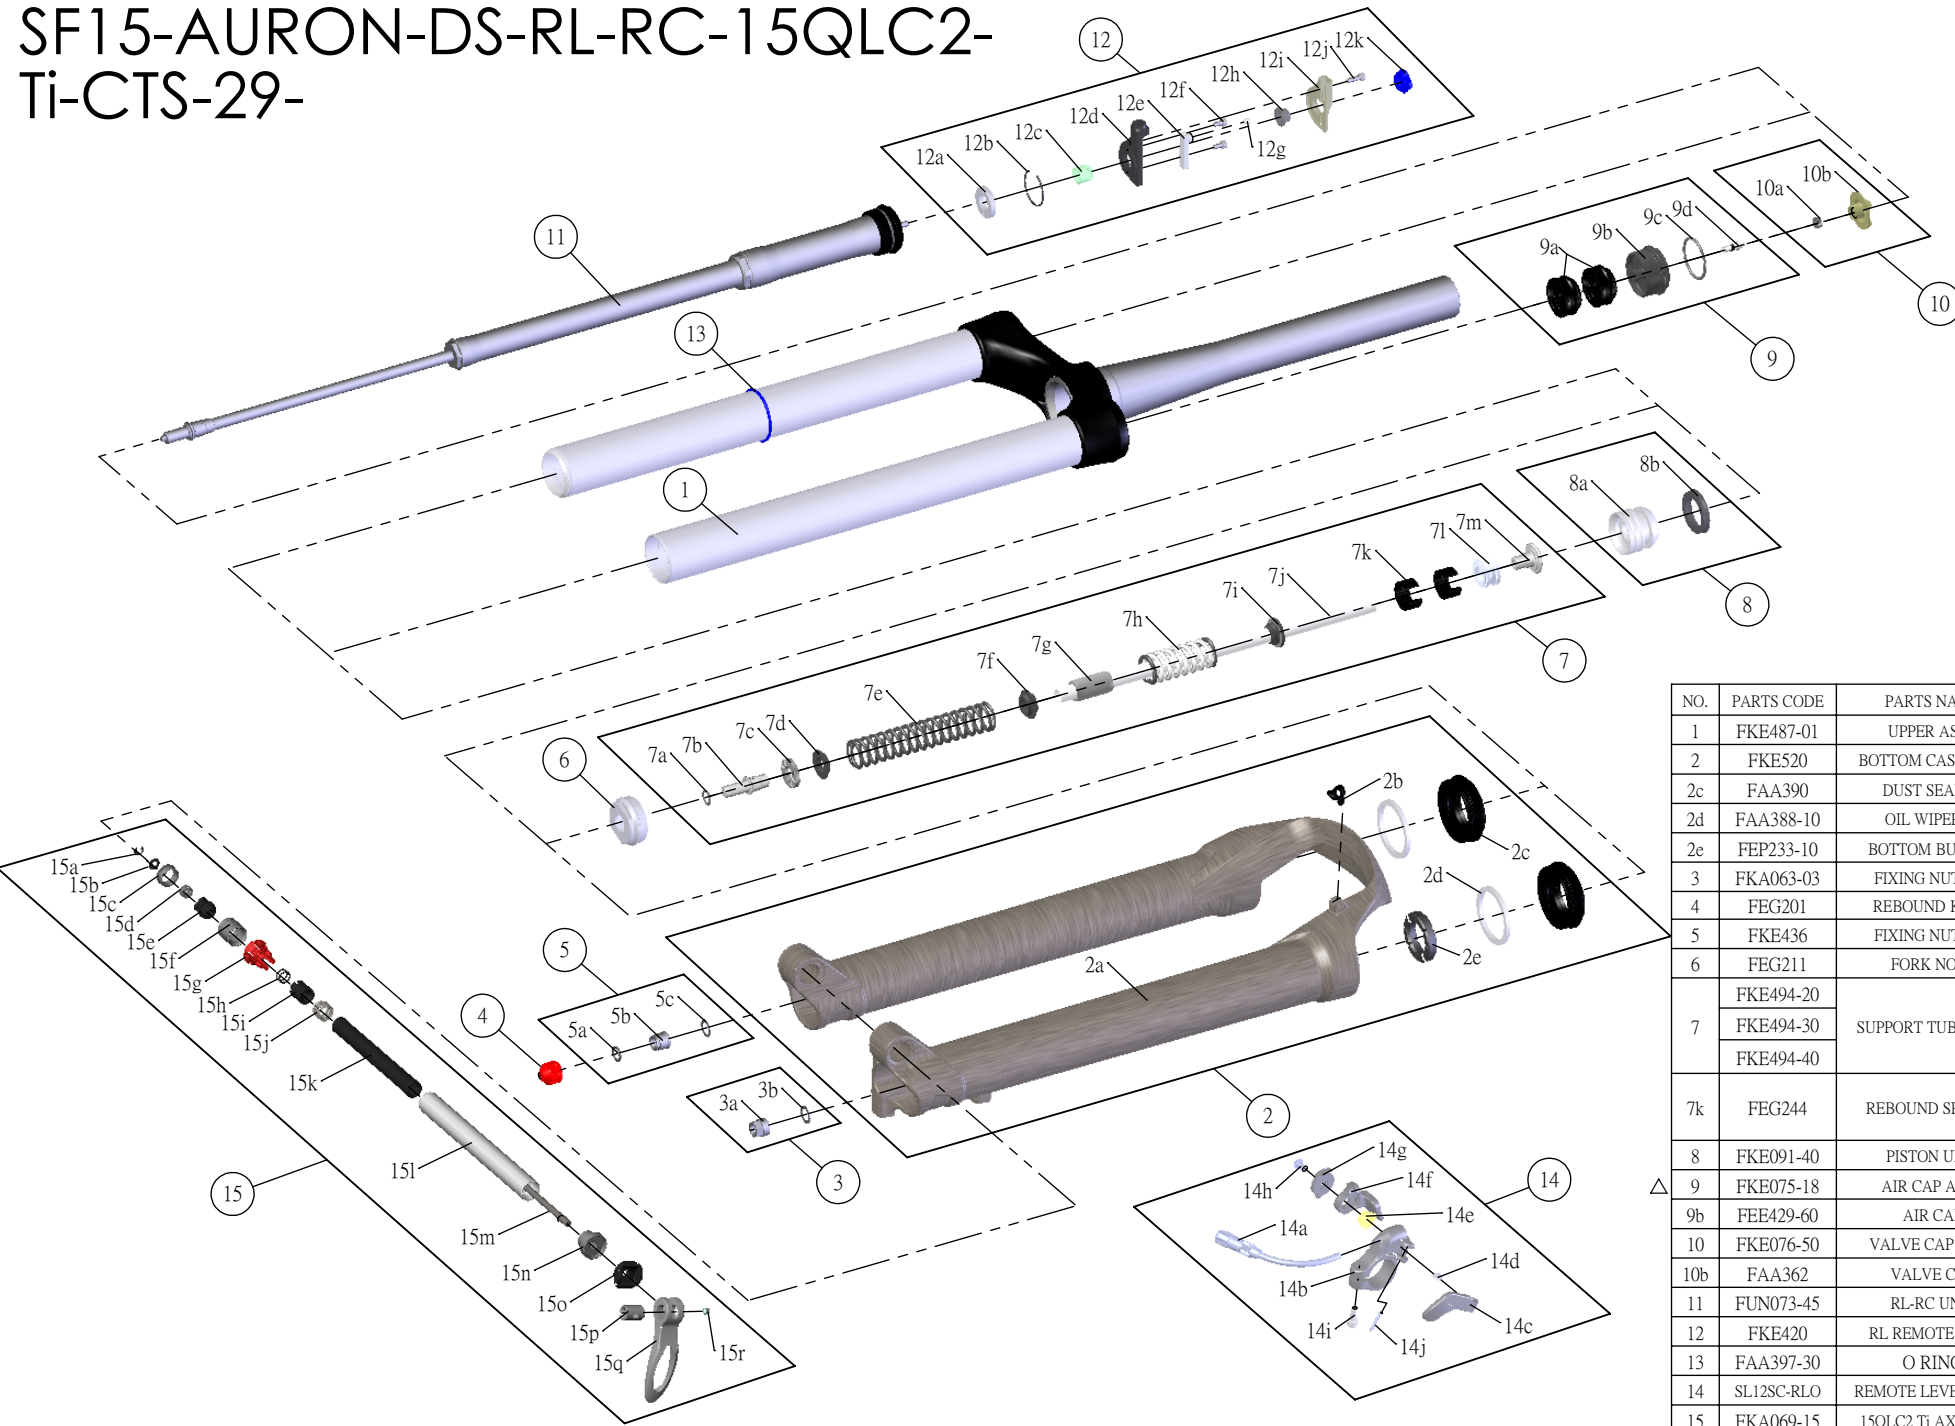

SUNTOUR

SF15-AURON-DS-RL-RC-15QLC2-Ti-CTS-29-

Date	2014.02.20	Version	2
Amended	2015.04.15		

NO.	PARTS CODE	PARTS NAME	150	140	130	QT
1	FKE487-01	UPPER ASSY	*	*	*	1
2	FKE520	BOTTOM CASE ASSY	*	*	*	1
2c	FAA390	DUST SEAL 34	*	*	*	2
2d	FAA388-10	OIL WIPER 34	*	*	*	2
2e	FEP233-10	BOTTOM BUMPER	*	*	*	1
3	FKA063-03	FIXING NUT SET	*	*	*	1
4	FEF201	REBOUND KNOB	*	*	*	1
5	FKE436	FIXING NUT SET	*	*	*	1
6	FEF211	FORK NOSE	*	*	*	1
7	FKE494-20	SUPPORT TUBE ASSY	*			1
	FKE494-30			*		1
	FKE494-40				*	1
7k	FEF244	REBOUND SPACER		*		1
					*	2
8	FKE091-40	PISTON UNIT	*	*	*	1
△ 9	FKE075-18	AIR CAP ASSY	*	*	*	1
9b	FEE429-60	AIR CAP	*	*	*	1
10	FKE076-50	VALVE CAP ASSY	*	*	*	1
10b	FAA362	VALVE CAP	*	*	*	1
11	FUN073-45	RL-RC UNIT	*	*	*	1
12	FKE420	RL REMOTE ASSY	*	*	*	1
13	FAA397-30	O RING	*	*	*	1
14	SL12SC-RLO	REMOTE LEVER ASSY	*	*	*	1
15	FKA069-15	15QLC2 Ti AXLE SET	*	*	*	1