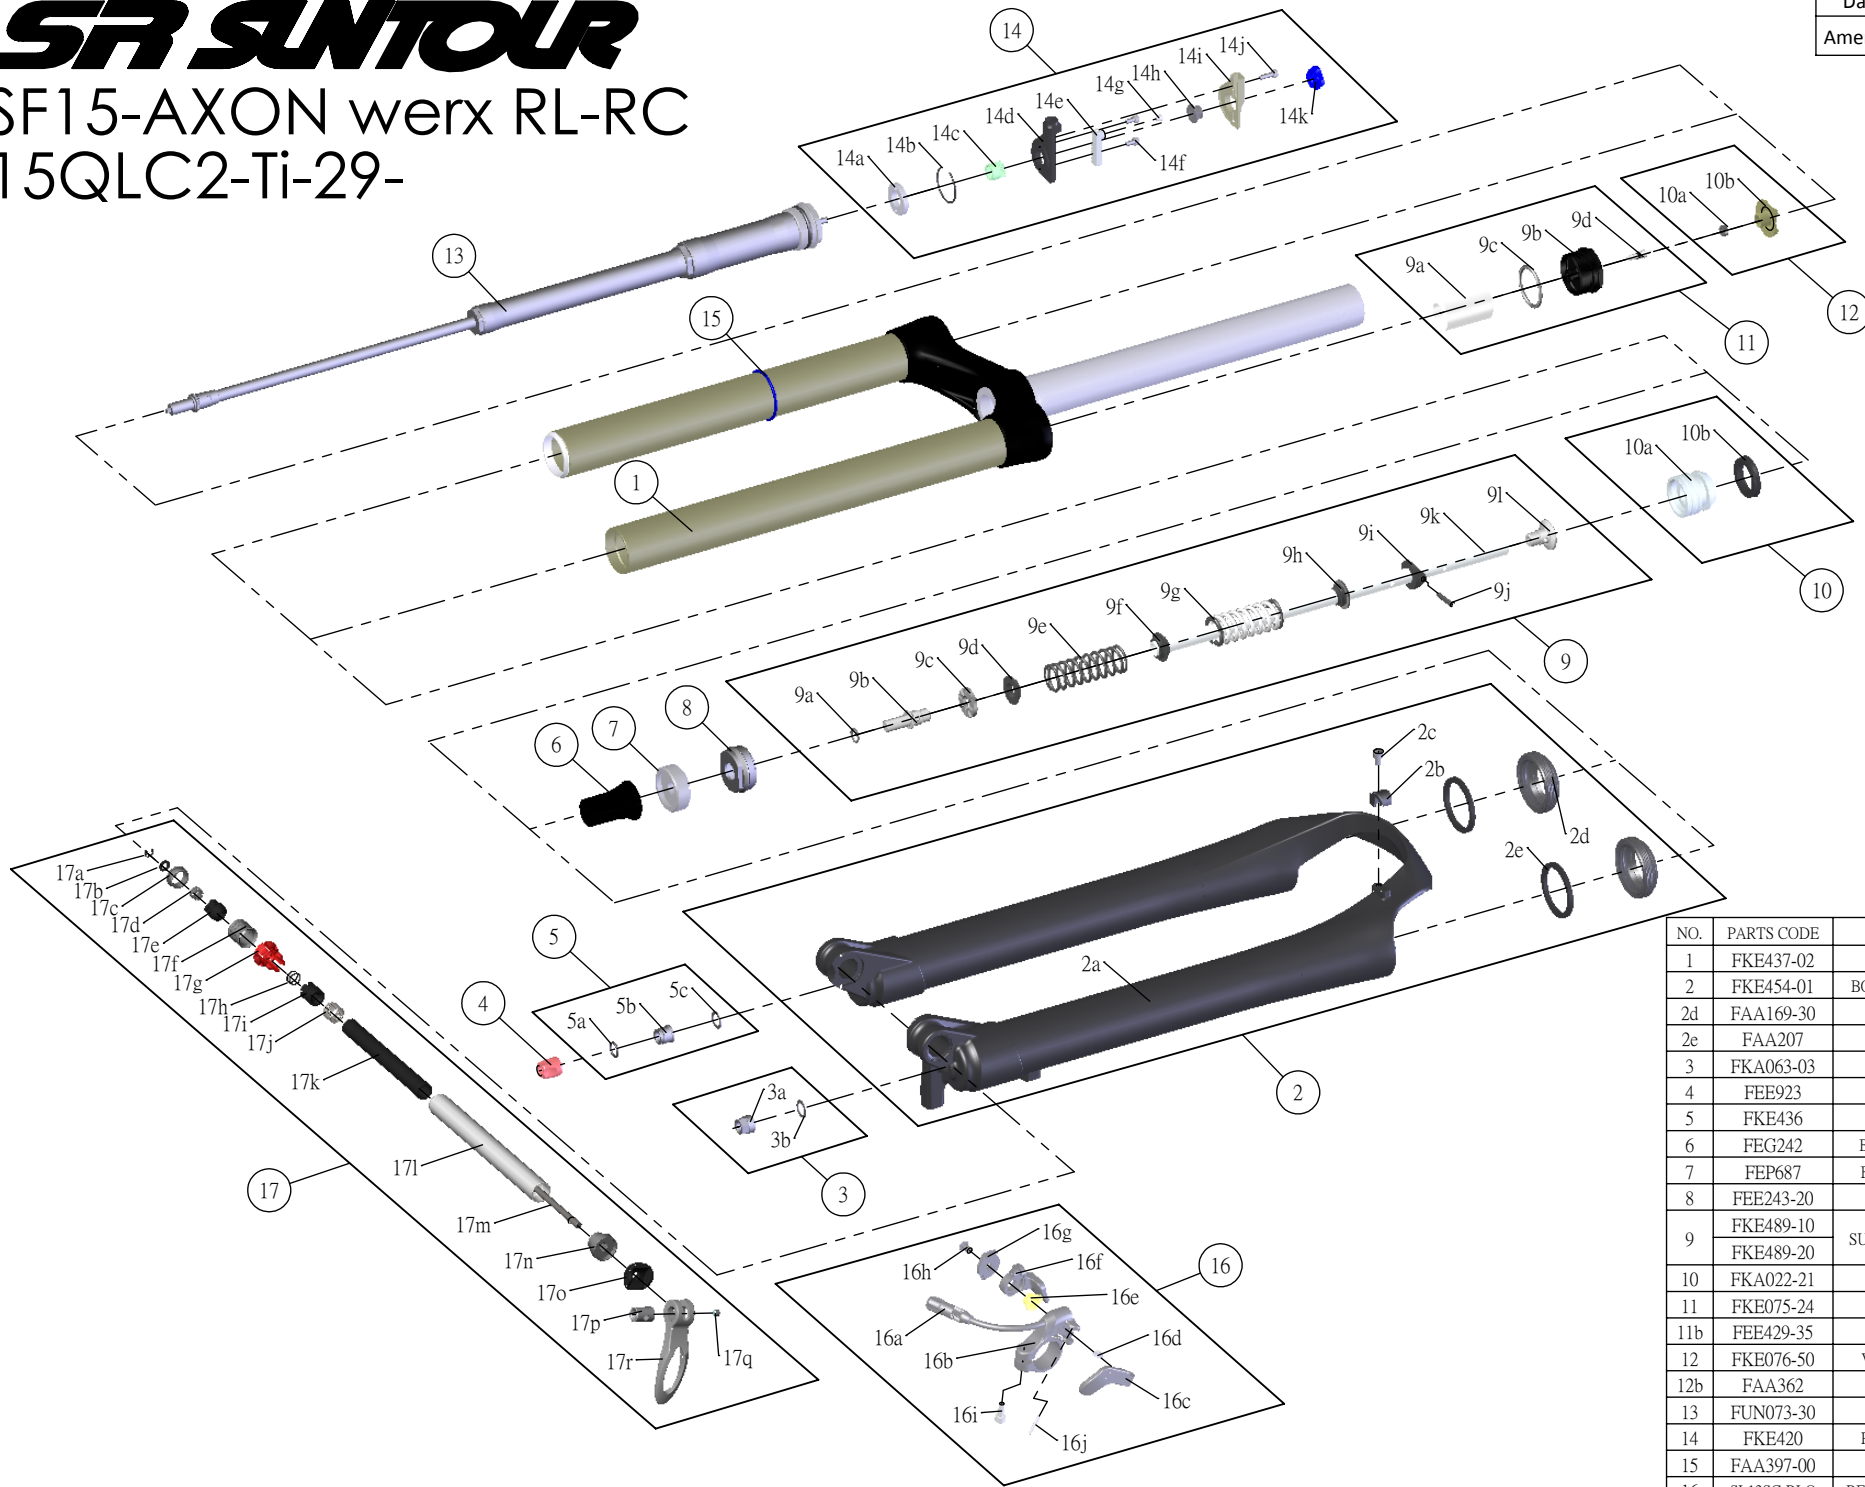

# SR SUNTOUR

## SF15-AXON werx RL-RC 15QLC2-Ti-29-

Date	2014.02.18	Version	1
Amended			

NO.	PARTS CODE	PARTS NAME	100	80	QT
1	FKE437-02	UPPER ASSY	*	*	1
2	FKE454-01	BOTTOM CASE ASSY	*	*	1
2d	FAA169-30	DUST SEAL	*	*	2
2e	FAA207	OIL WIPER 32	*	*	2
3	FKA063-03	FIXING NUT SET	*	*	1
4	FEE923	REBOUND KNOB	*	*	1
5	FKE436	FIXING NUT SET	*	*	1
6	FEG242	BOTTOM STOPPER	*	*	1
7	FEP687	BOTTOM BUMPER	*	*	1
8	FEE243-20	FORK NOSE	*	*	1
9	FKE489-10	SUPPORT TUBE ASSY	*		1
	FKE489-20			*	1
10	FKA022-21	PISTON UNIT	*	*	1
11	FKE075-24	AIR CAP ASSY	*	*	1
11b	FEE429-35	AIR CAP	*	*	1
12	FKE076-50	VALVE CAP ASSY	*	*	1
12b	FAA362	VALVE CAP	*	*	1
13	FUN073-30	RL-RC-29 UNIT	*	*	1
14	FKE420	RL REMOTE ASSY	*	*	1
15	FAA397-00	O RING	*	*	1
16	SL12SC-RLO	REMOTE LEVER ASSY	*	*	1
17	FKA069-15	15QLC2 Ti AXLE SET	*	*	1