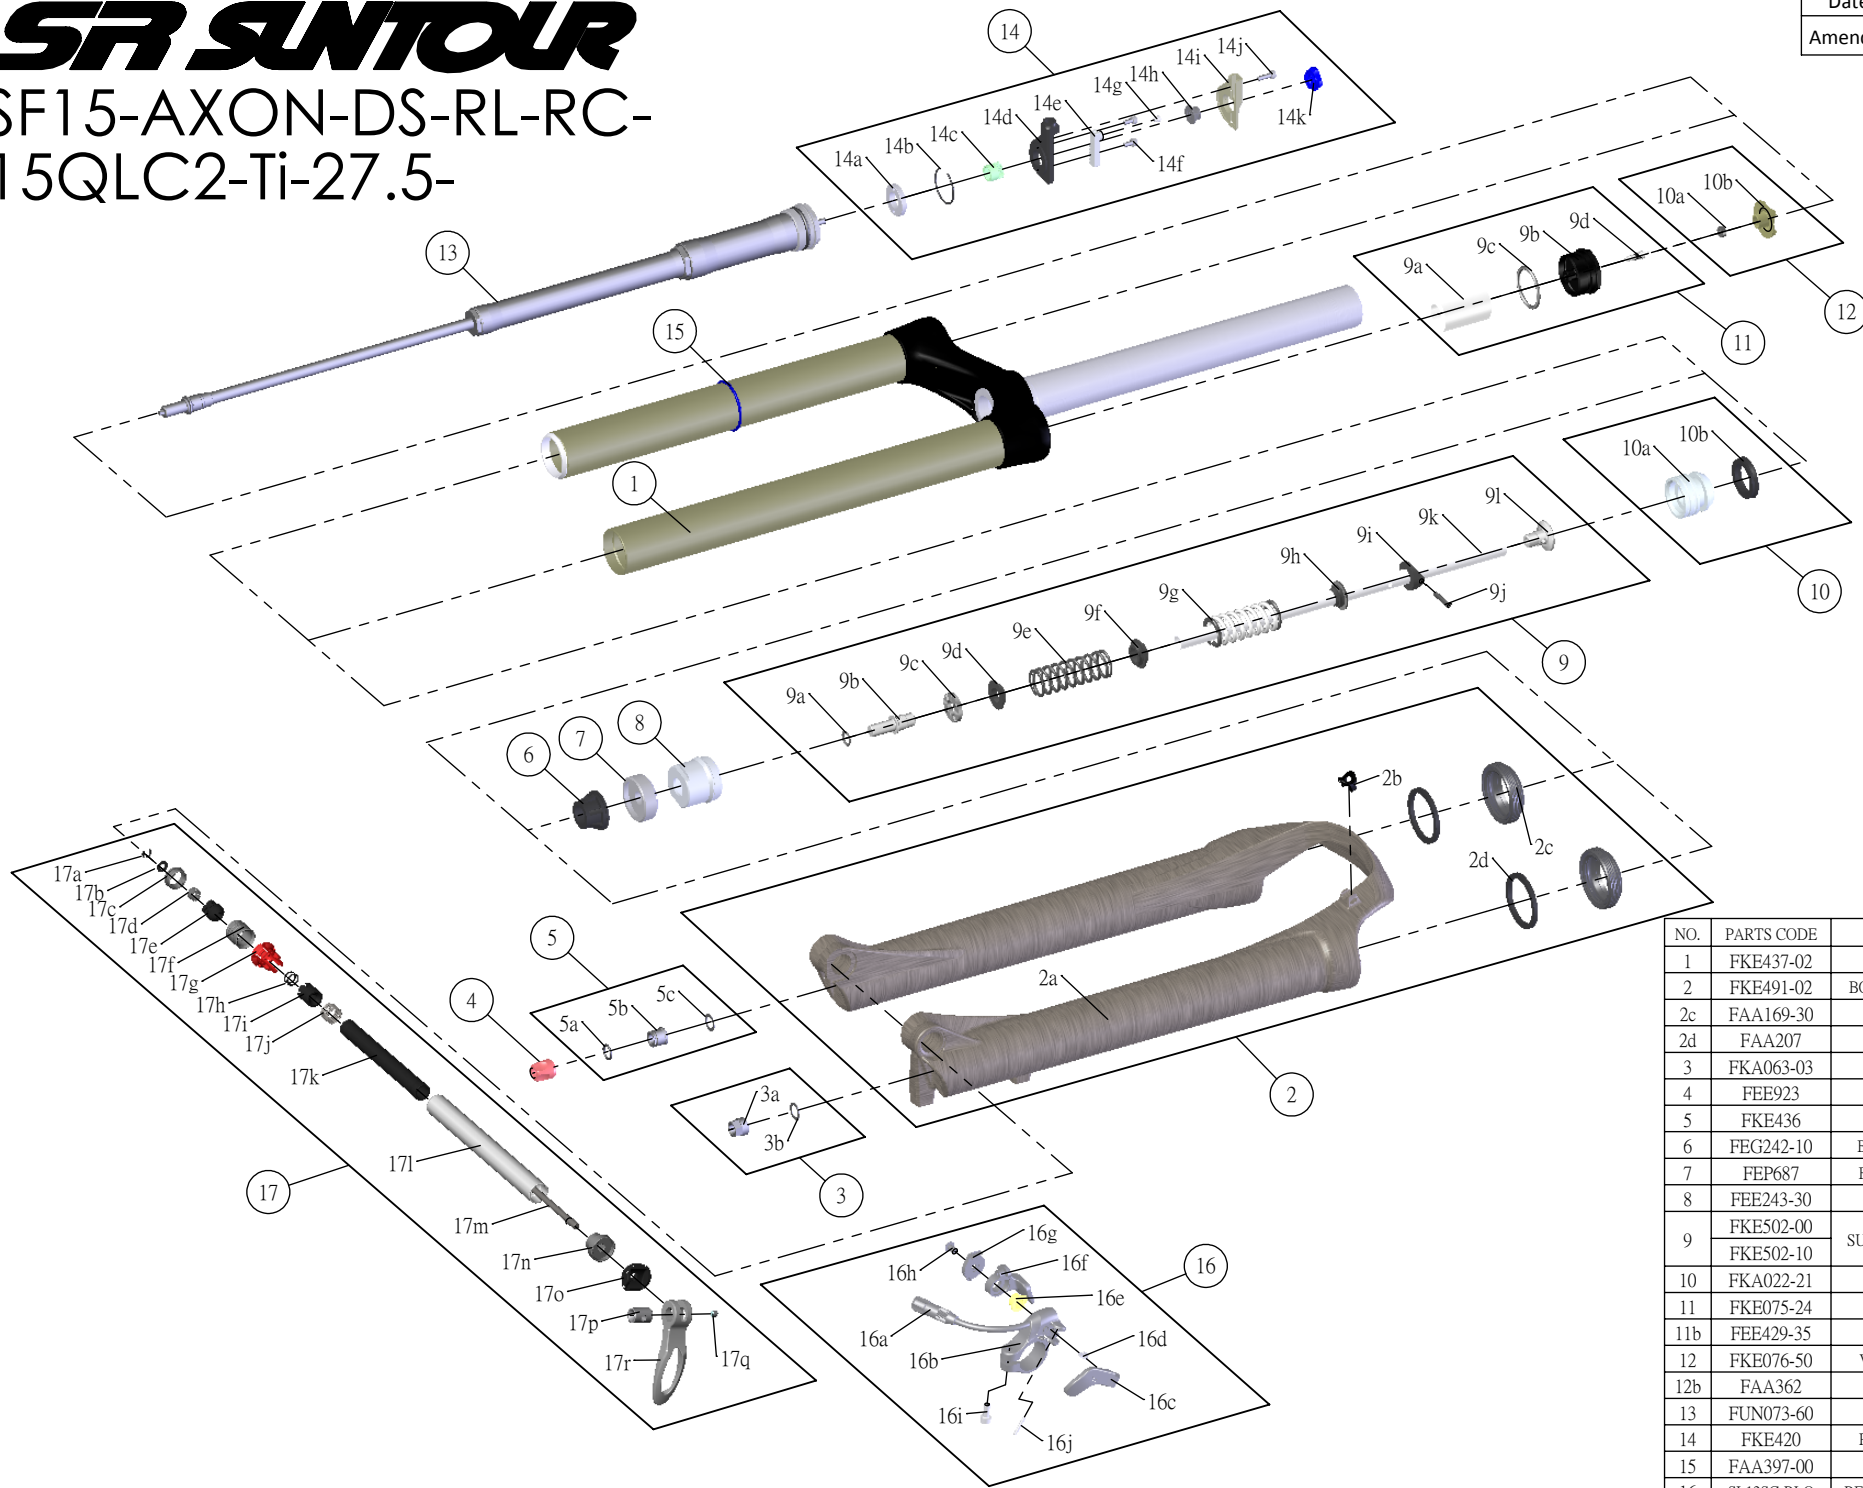

SUNTOUR

SF15-AXON-DS-RL-RC-
15QLC2-Ti-27.5-

Date	2014.02.18	Version	1
Amended			

NO.	PARTS CODE	PARTS NAME	100	80	QT
1	FKE437-02	UPPER ASSY	*	*	1
2	FKE491-02	BOTTOM CASE ASSY	*	*	1
2c	FAA169-30	DUST SEAL	*	*	2
2d	FAA207	OIL WIPER 32	*	*	2
3	FKA063-03	FIXING NUT SET	*	*	1
4	FEE923	REBOUND KNOB	*	*	1
5	FKE436	FIXING NUT SET	*	*	1
6	FEG242-10	BOTTOM STOPPER	*	*	1
7	FEP687	BOTTOM BUMPER	*	*	1
8	FEE243-30	FORK NOSE	*	*	1
9	FKE502-00	SUPPORT TUBE ASSY	*		1
	FKE502-10			*	1
10	FKA022-21	PISTON UNIT	*	*	1
11	FKE075-24	AIR CAP ASSY	*	*	1
11b	FEE429-35	AIR CAP	*	*	1
12	FKE076-50	VALVE CAP ASSY	*	*	1
12b	FAA362	VALVE CAP	*	*	1
13	FUN073-60	RL-RC UNIT	*	*	1
14	FKE420	RL REMOTE ASSY	*	*	1
15	FAA397-00	O RING	*	*	1
16	SL12SC-RLO	REMOTE LEVER ASSY	*	*	1
17	FKA069-15	15QLC2 Ti AXLE SET	*	*	1