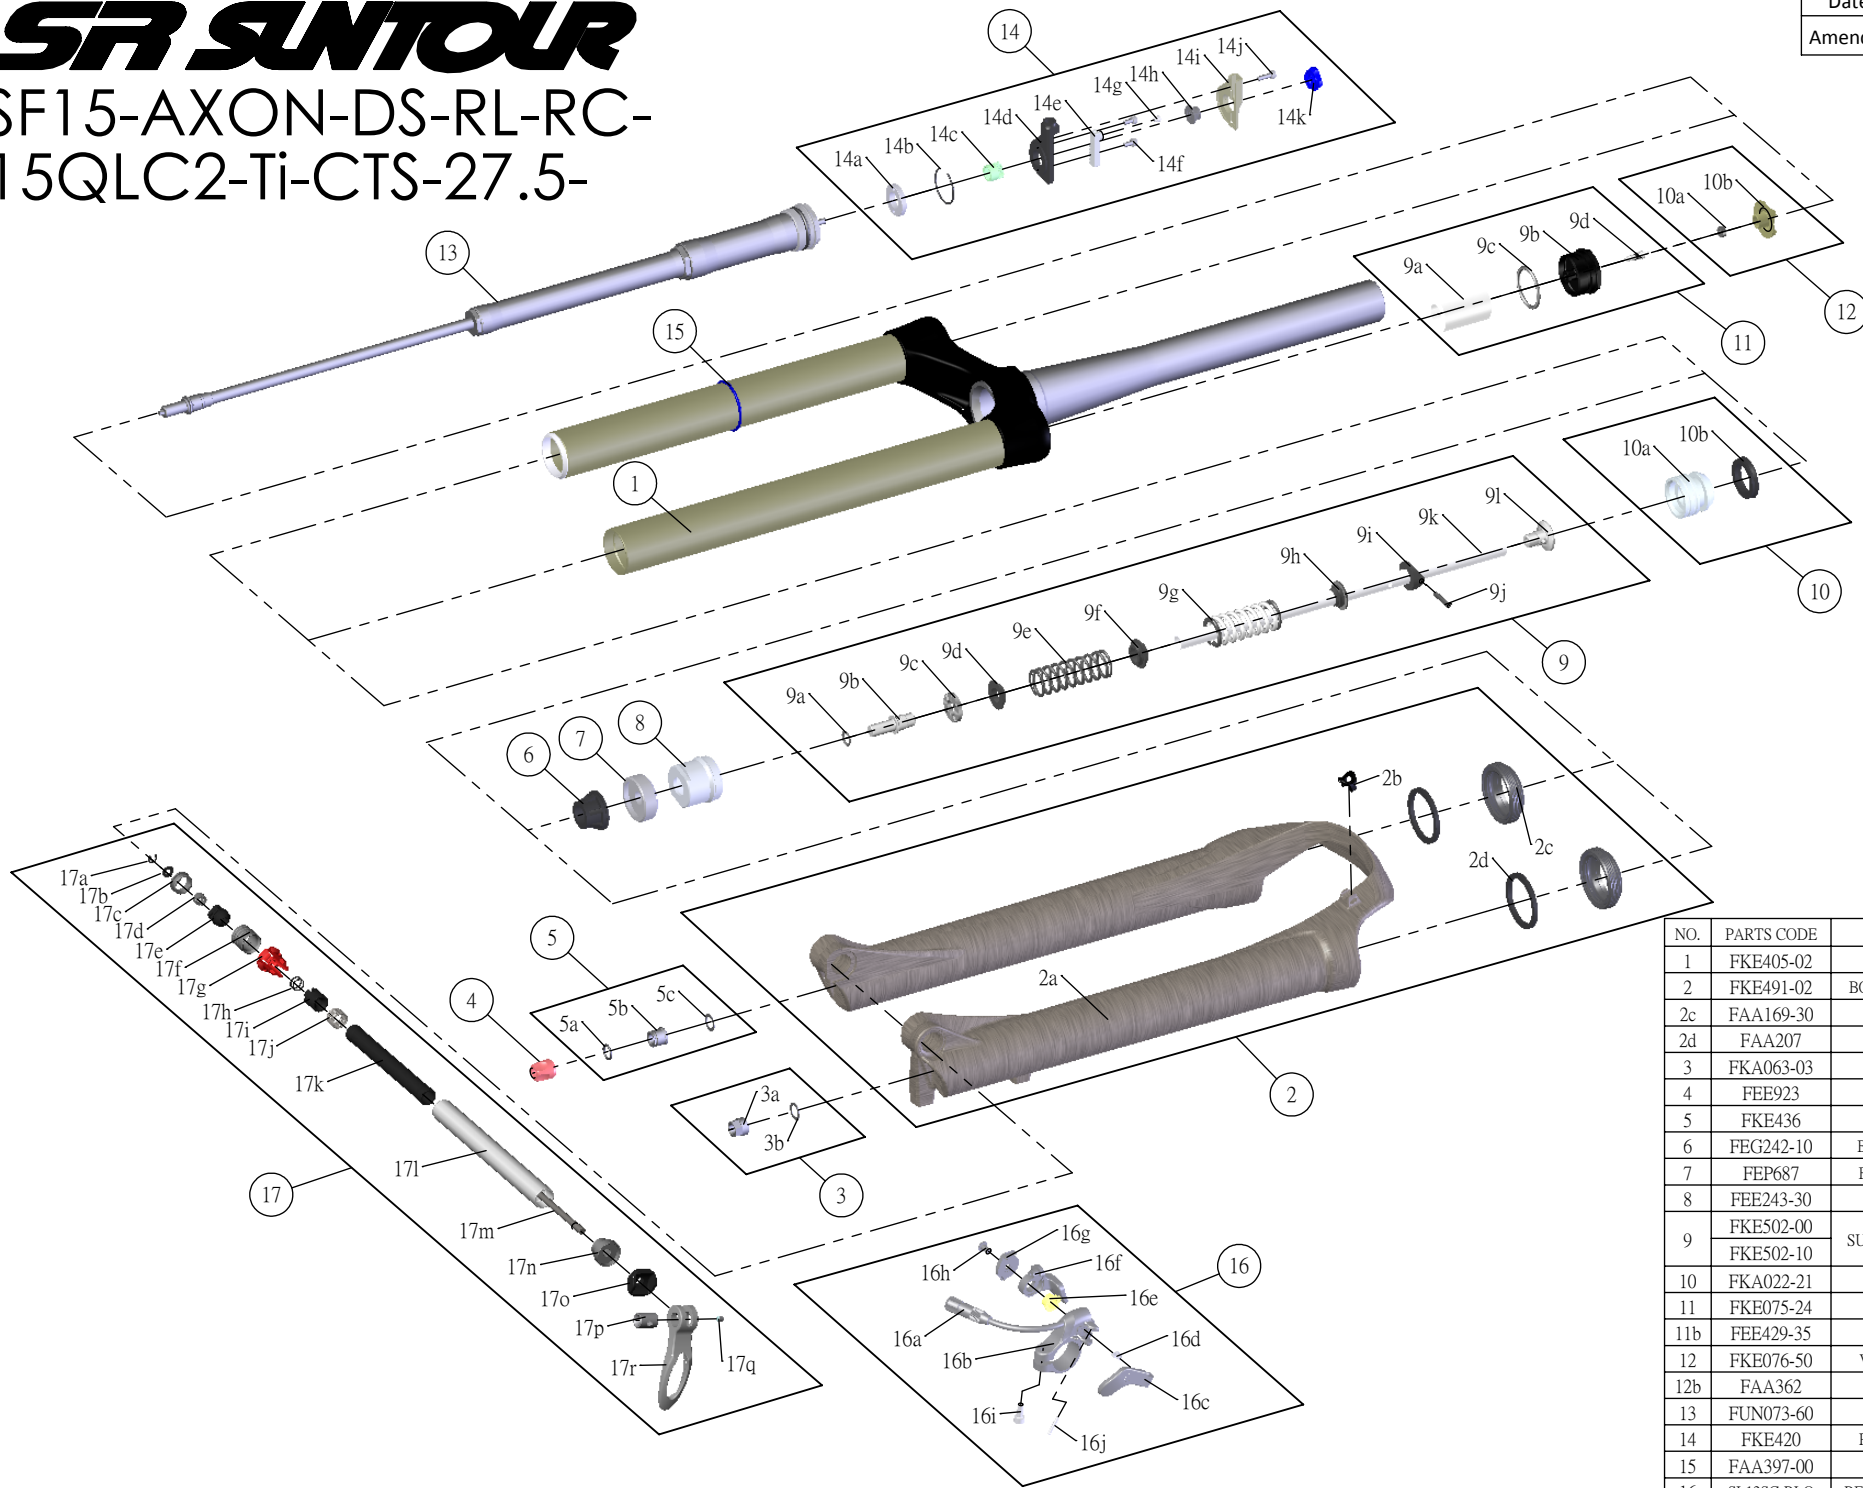

# SUNTOUR

SF15-AXON-DS-RL-RC-  
15QLC2-Ti-CTS-27.5-

Date	2014.02.18	Version	1
Amended			

NO.	PARTS CODE	PARTS NAME	100	80	QT
1	FKE405-02	UPPER ASSY	*	*	1
2	FKE491-02	BOTTOM CASE ASSY	*	*	1
2c	FAA169-30	DUST SEAL	*	*	2
2d	FAA207	OIL WIPER 32	*	*	2
3	FKA063-03	FIXING NUT SET	*	*	1
4	FEE923	REBOUND KNOB	*	*	1
5	FKE436	FIXING NUT SET	*	*	1
6	FEG242-10	BOTTOM STOPPER	*	*	1
7	FEP687	BOTTOM BUMPER	*	*	1
8	FEE243-30	FORK NOSE	*	*	1
9	FKE502-00	SUPPORT TUBE ASSY	*		1
	FKE502-10			*	1
10	FKA022-21	PISTON UNIT	*	*	1
11	FKE075-24	AIR CAP ASSY	*	*	1
11b	FEE429-35	AIR CAP	*	*	1
12	FKE076-50	VALVE CAP ASSY	*	*	1
12b	FAA362	VALVE CAP	*	*	1
13	FUN073-60	RL-RC UNIT	*	*	1
14	FKE420	RL REMOTE ASSY	*	*	1
15	FAA397-00	O RING	*	*	1
16	SL12SC-RLO	REMOTE LEVER ASSY	*	*	1
17	FKA069-15	15QLC2 Ti AXLE SET	*	*	1