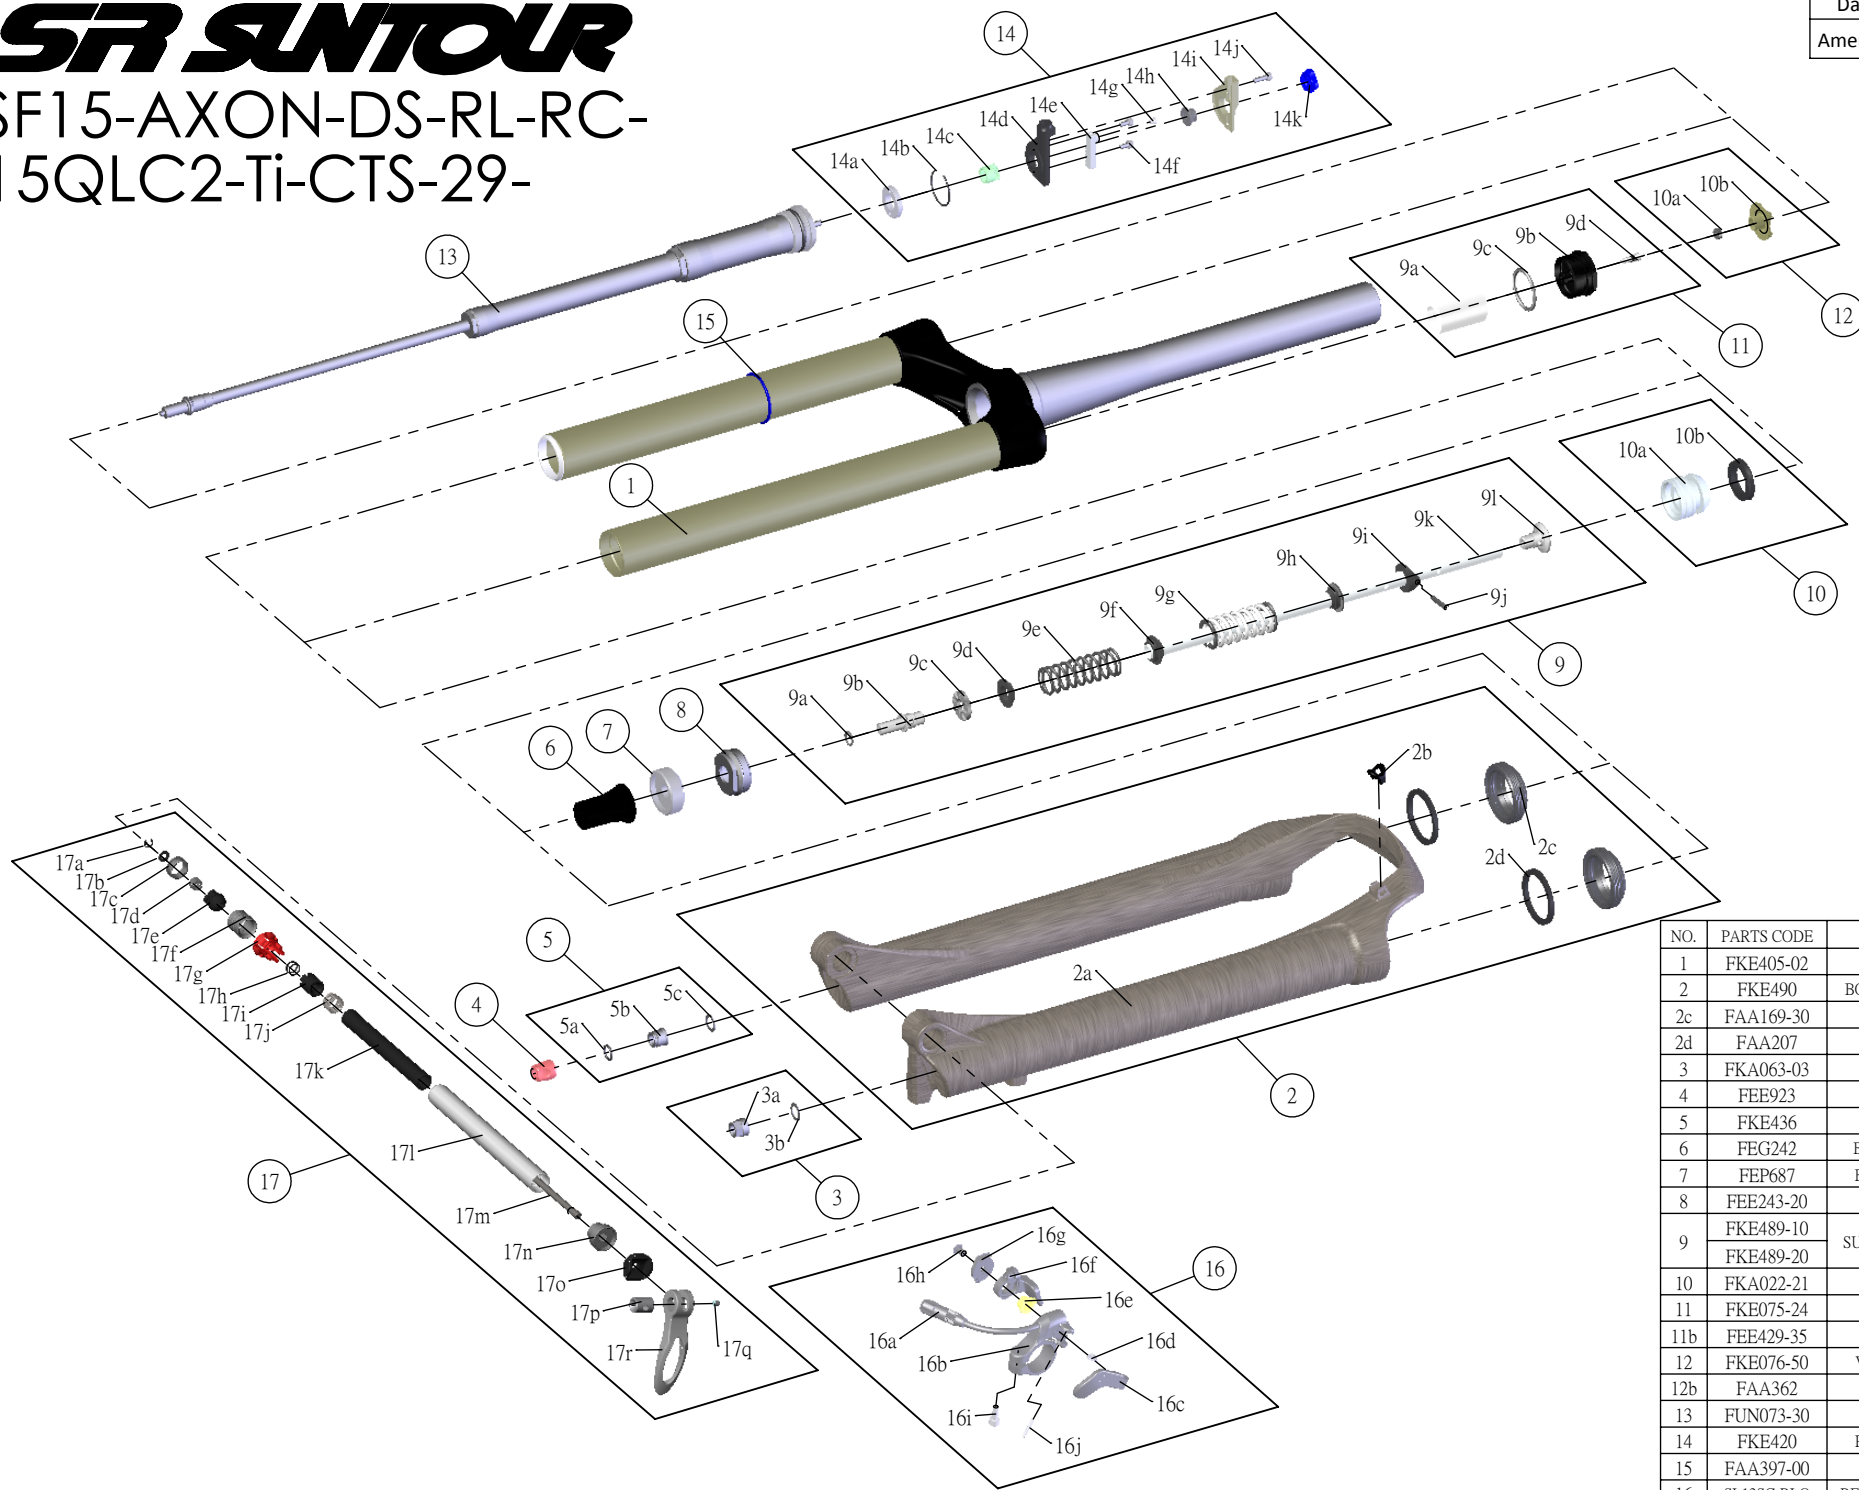

SUNTOUR

SF15-AXON-DS-RL-RC-
15QLC2-Ti-CTS-29-

Date	2014.02.18	Version	1
Amended			

NO.	PARTS CODE	PARTS NAME	100	80	QT
1	FKE405-02	UPPER ASSY	*	*	1
2	FKE490	BOTTOM CASE ASSY	*	*	1
2c	FAA169-30	DUST SEAL	*	*	2
2d	FAA207	OIL WIPER 32	*	*	2
3	FKA063-03	FIXING NUT SET	*	*	1
4	FEE923	REBOUND KNOB	*	*	1
5	FKE436	FIXING NUT SET	*	*	1
6	FEG242	BOTTOM STOPPER	*	*	1
7	FEP687	BOTTOM BUMPER	*	*	1
8	FEE243-20	FORK NOSE	*	*	1
9	FKE489-10	SUPPORT TUBE ASSY	*		1
	FKE489-20			*	1
10	FKA022-21	PISTON UNIT	*	*	1
11	FKE075-24	AIR CAP ASSY	*	*	1
11b	FEE429-35	AIR CAP	*	*	1
12	FKE076-50	VALVE CAP ASSY	*	*	1
12b	FAA362	VALVE CAP	*	*	1
13	FUN073-30	RL-RC-29 UNIT	*	*	1
14	FKE420	RL REMOTE ASSY	*	*	1
15	FAA397-00	O RING	*	*	1
16	SL12SC-RLO	REMOTE LEVER ASSY	*	*	1
17	FKA069-15	15QLC2 Ti AXLE SET	*	*	1