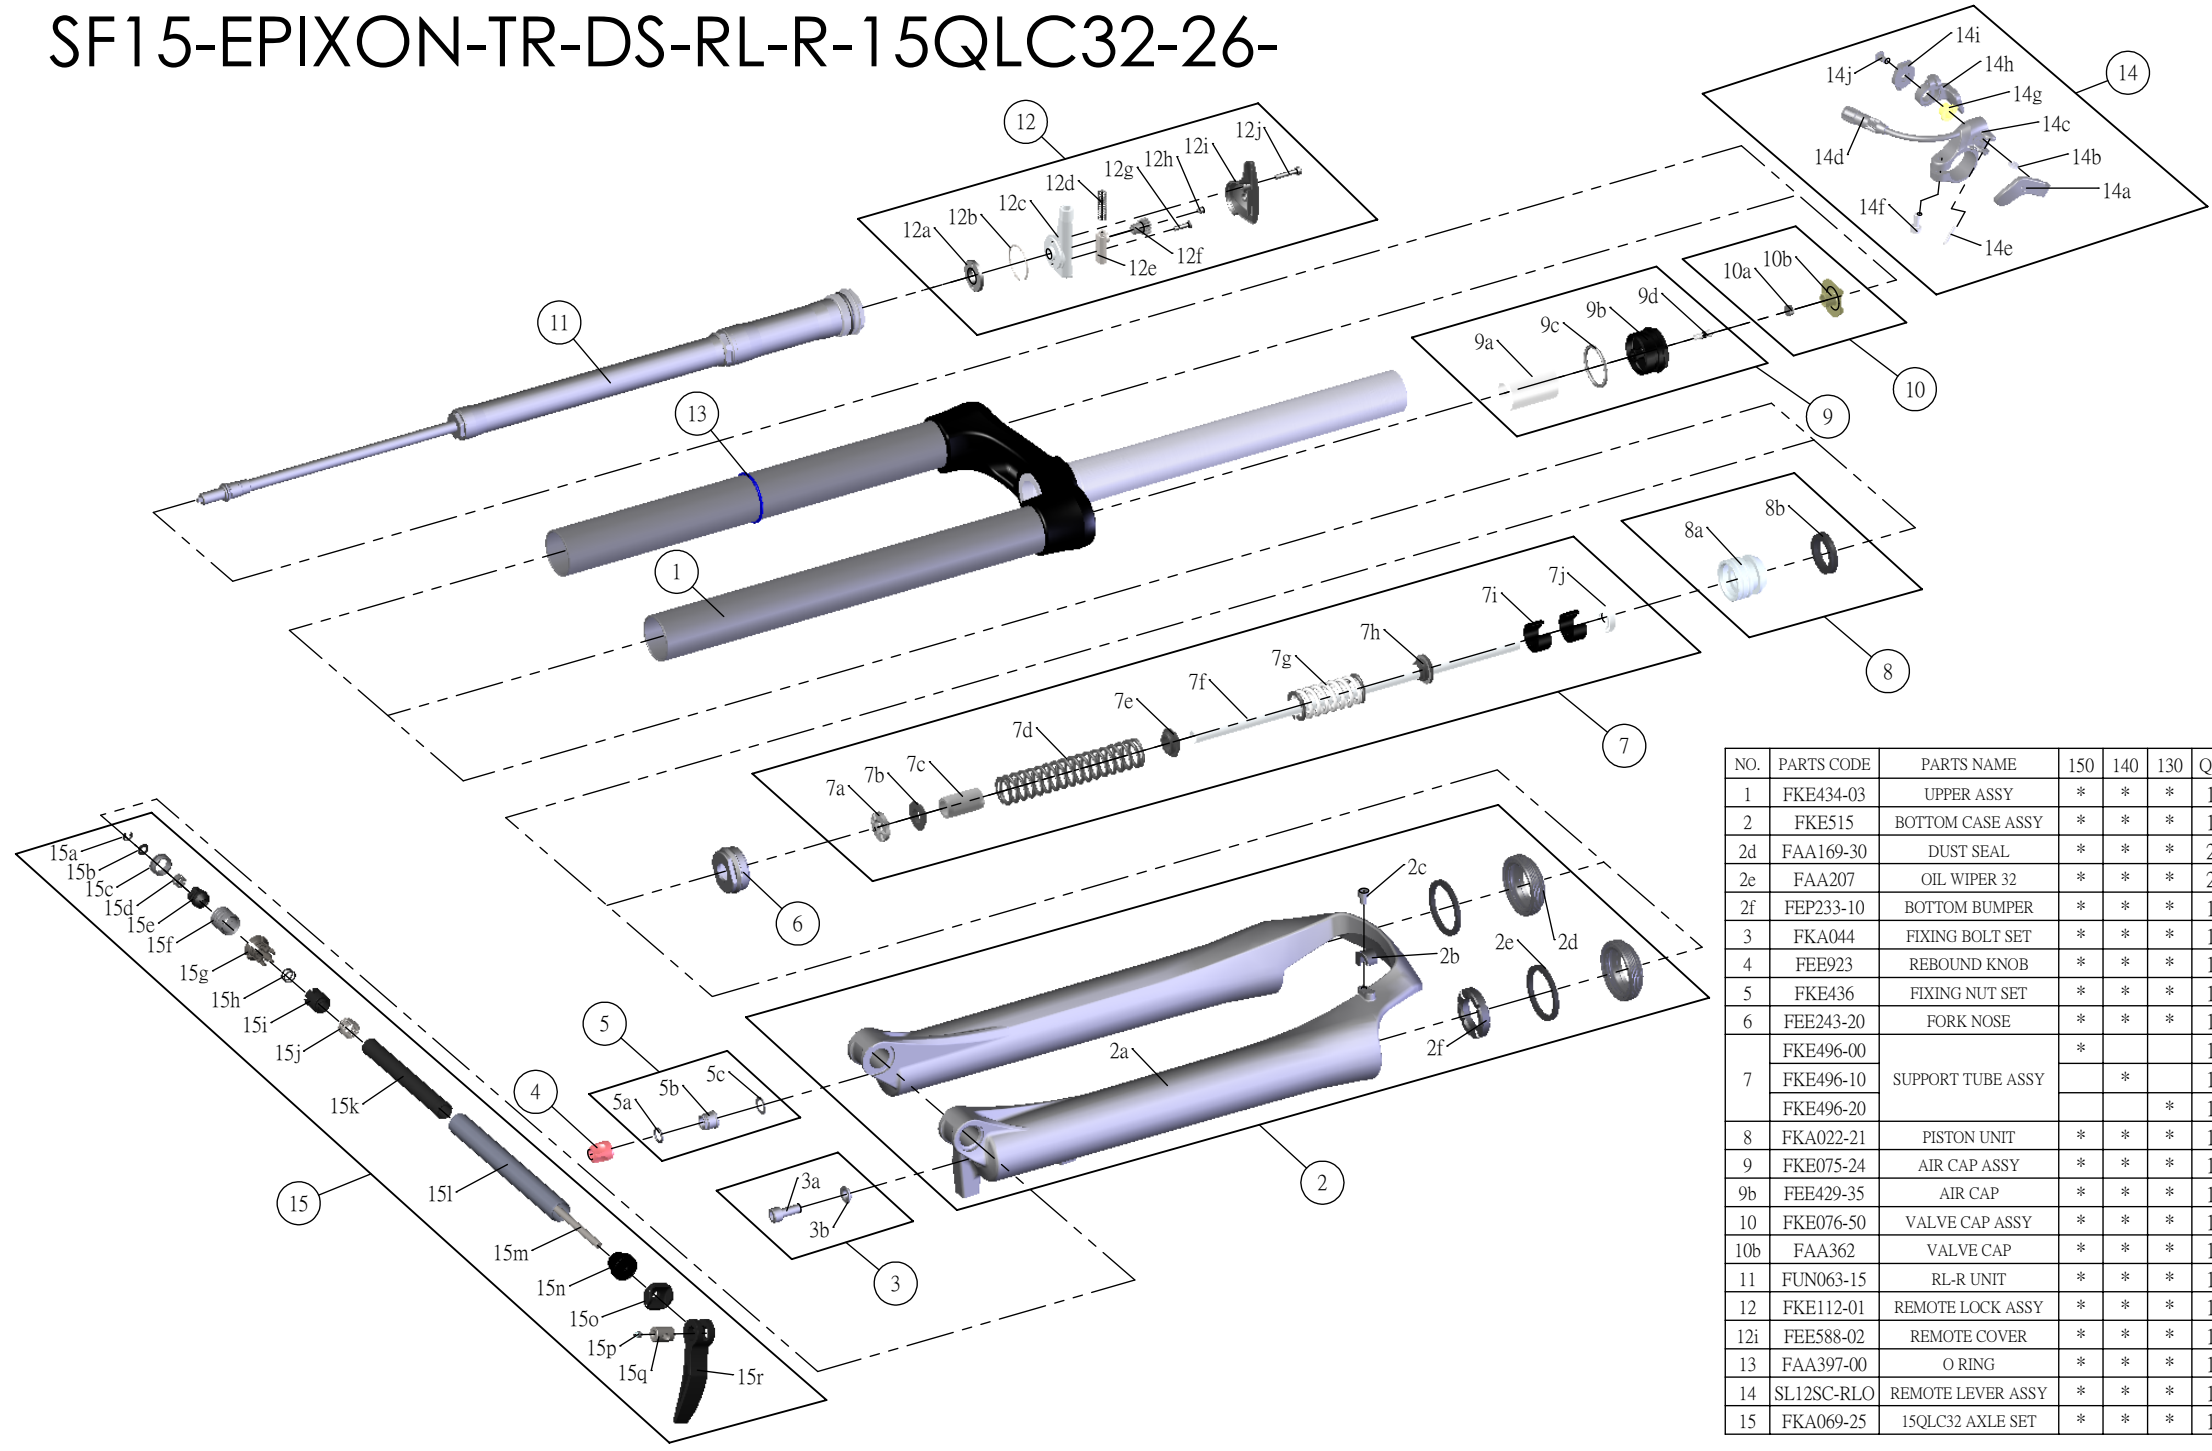

SUNTOUR

SF15-EPIXON-TR-DS-RL-R-15QLC32-26-

Date	2014.01.29	Version	1
Amended			

NO.	PARTS CODE	PARTS NAME	150	140	130	QT
1	FKE434-03	UPPER ASSY	*	*	*	1
2	FKE515	BOTTOM CASE ASSY	*	*	*	1
2d	FAA169-30	DUST SEAL	*	*	*	2
2e	FAA207	OIL WIPER 32	*	*	*	2
2f	FEP233-10	BOTTOM BUMPER	*	*	*	1
3	FKA044	FIXING BOLT SET	*	*	*	1
4	FEE923	REBOUND KNOB	*	*	*	1
5	FKE436	FIXING NUT SET	*	*	*	1
6	FEE243-20	FORK NOSE	*	*	*	1
7	FKE496-00	SUPPORT TUBE ASSY	*			1
	FKE496-10			*		1
	FKE496-20				*	1
8	FKA022-21	PISTON UNIT	*	*	*	1
9	FKE075-24	AIR CAP ASSY	*	*	*	1
9b	FEE429-35	AIR CAP	*	*	*	1
10	FKE076-50	VALVE CAP ASSY	*	*	*	1
10b	FAA362	VALVE CAP	*	*	*	1
11	FUN063-15	RL-R UNIT	*	*	*	1
12	FKE112-01	REMOTE LOCK ASSY	*	*	*	1
12i	FEE588-02	REMOTE COVER	*	*	*	1
13	FAA397-00	O RING	*	*	*	1
14	SL12SC-RLO	REMOTE LEVER ASSY	*	*	*	1
15	FKA069-25	15QLC32 AXLE SET	*	*	*	1