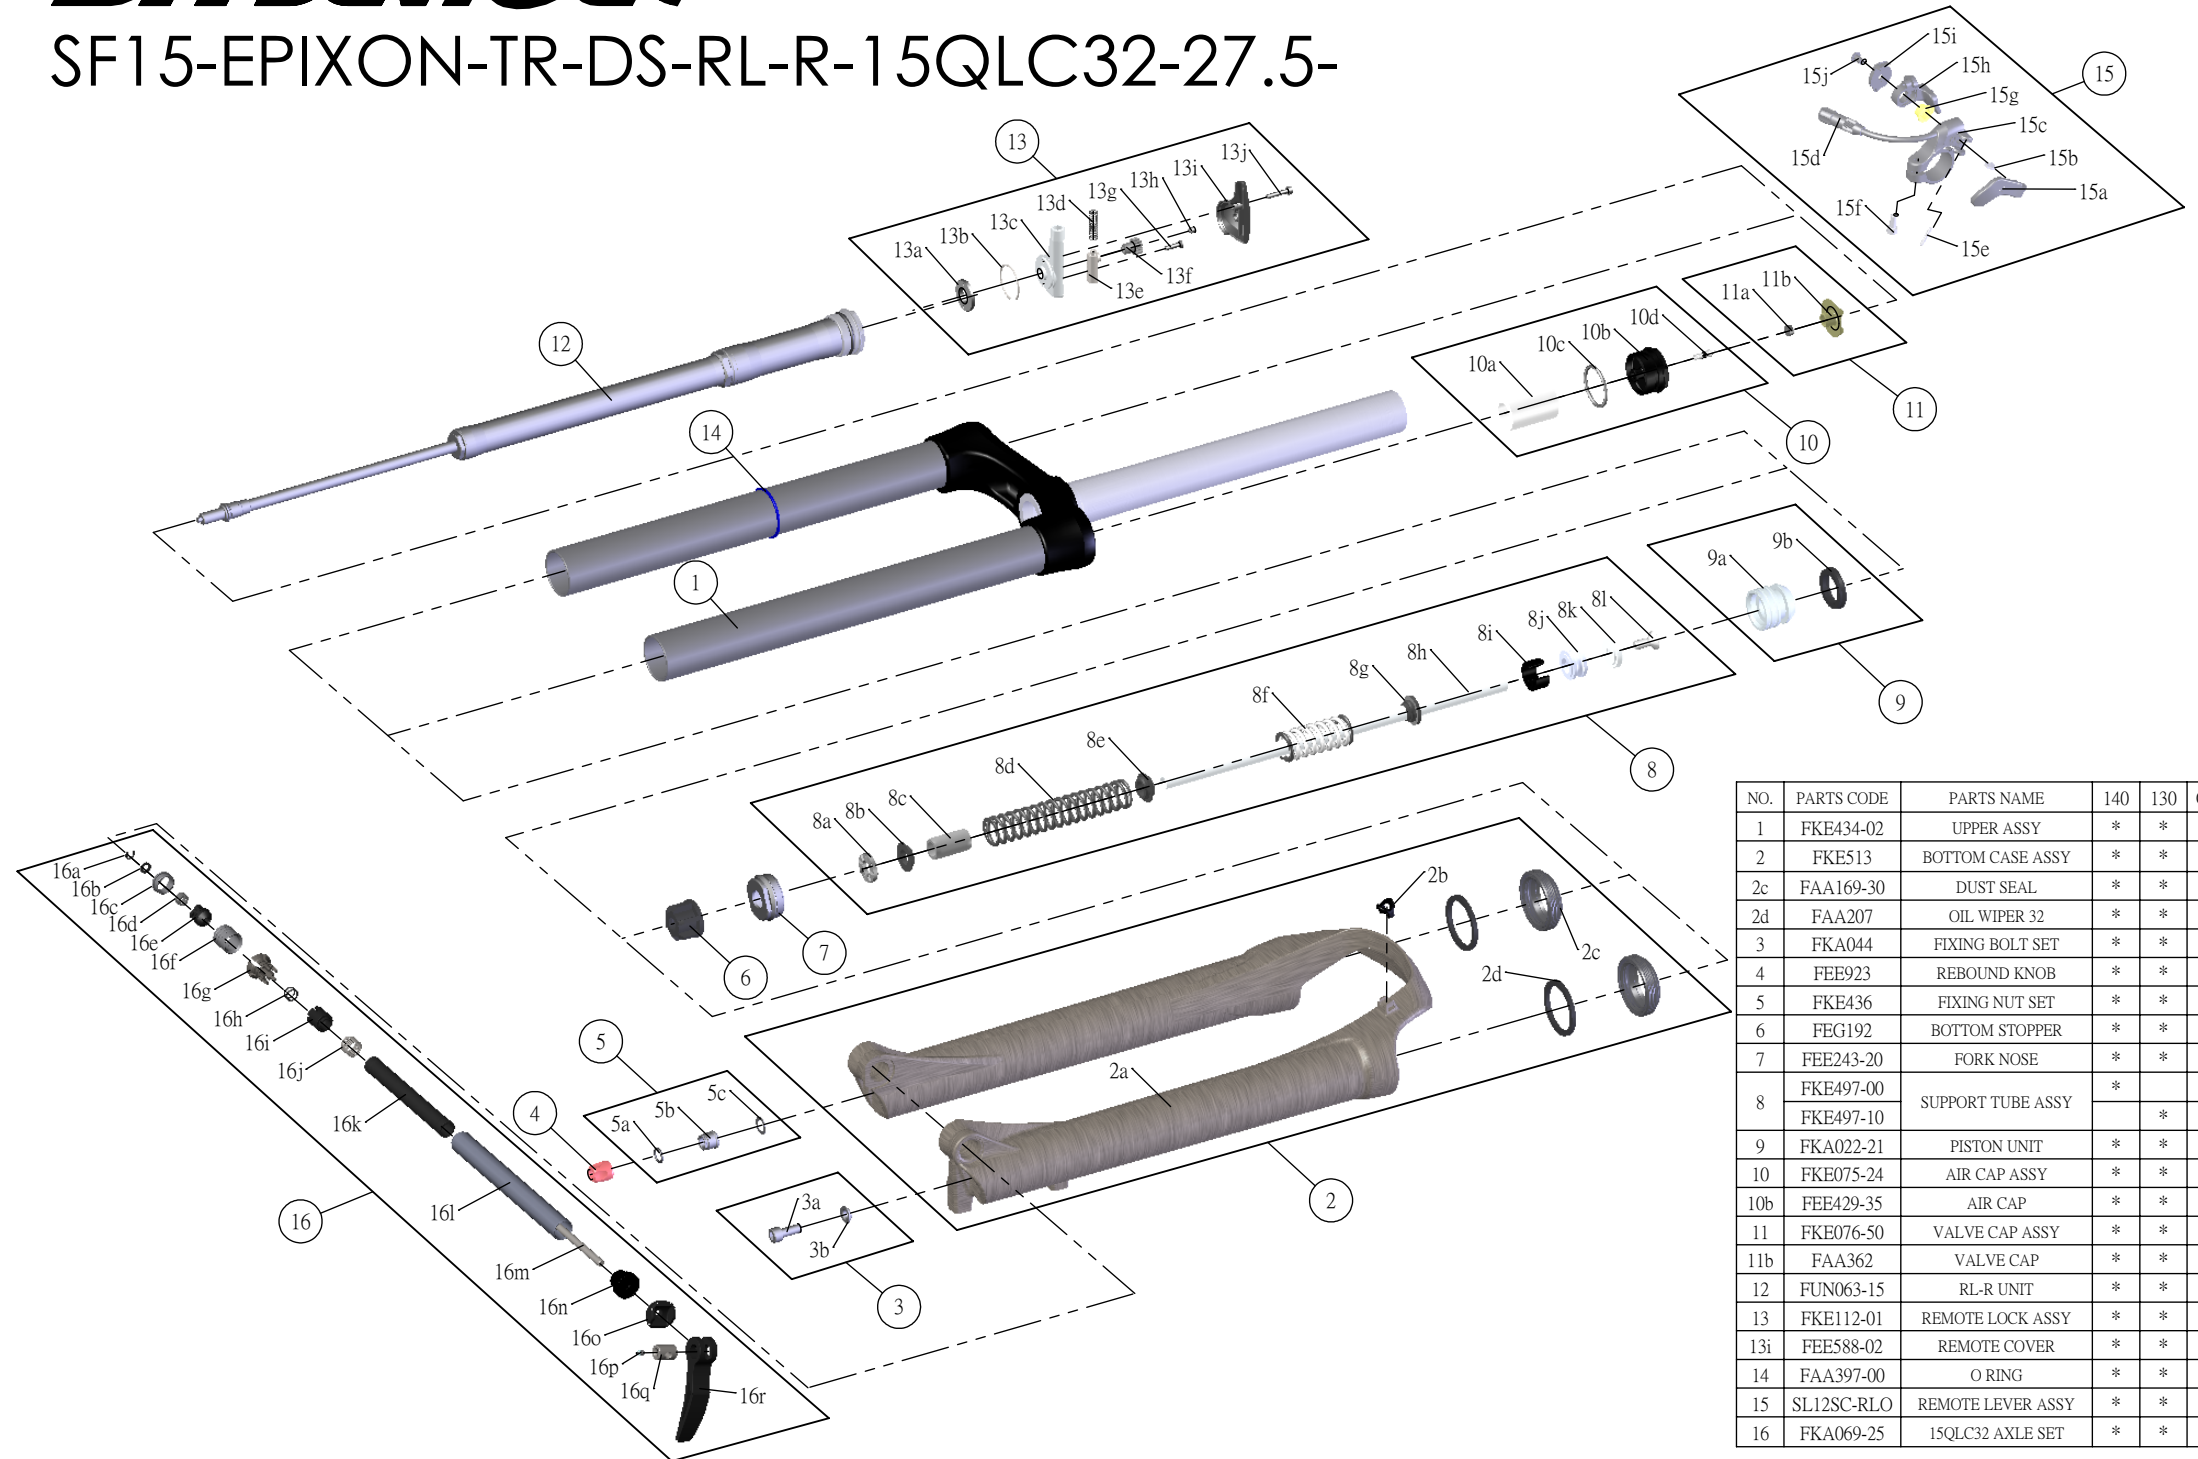

SUNTOUR

SF15-EPIXON-TR-DS-RL-R-15QLC32-27.5-

Date	2014.02.10	Version	1
Amended			

NO.	PARTS CODE	PARTS NAME	140	130	QT
1	FKE434-02	UPPER ASSY	*	*	1
2	FKE513	BOTTOM CASE ASSY	*	*	1
2c	FAA169-30	DUST SEAL	*	*	2
2d	FAA207	OIL WIPER 32	*	*	2
3	FKA044	FIXING BOLT SET	*	*	1
4	FEE923	REBOUND KNOB	*	*	1
5	FKE436	FIXING NUT SET	*	*	1
6	PEG192	BOTTOM STOPPER	*	*	1
7	FEE243-20	FORK NOSE	*	*	1
8	FKE497-00	SUPPORT TUBE ASSY	*	*	1
	FKE497-10		*	*	1
9	FKA022-21	PISTON UNIT	*	*	1
10	FKE075-24	AIR CAP ASSY	*	*	1
10b	FEE429-35	AIR CAP	*	*	1
11	FKE076-50	VALVE CAP ASSY	*	*	1
11b	FAA362	VALVE CAP	*	*	1
12	FUN063-15	RL-R UNIT	*	*	1
13	FKE112-01	REMOTE LOCK ASSY	*	*	1
13i	FEE588-02	REMOTE COVER	*	*	1
14	FAA397-00	O RING	*	*	1
15	SL12SC-RLO	REMOTE LEVER ASSY	*	*	1
16	FKA069-25	15QLC32 AXLE SET	*	*	1