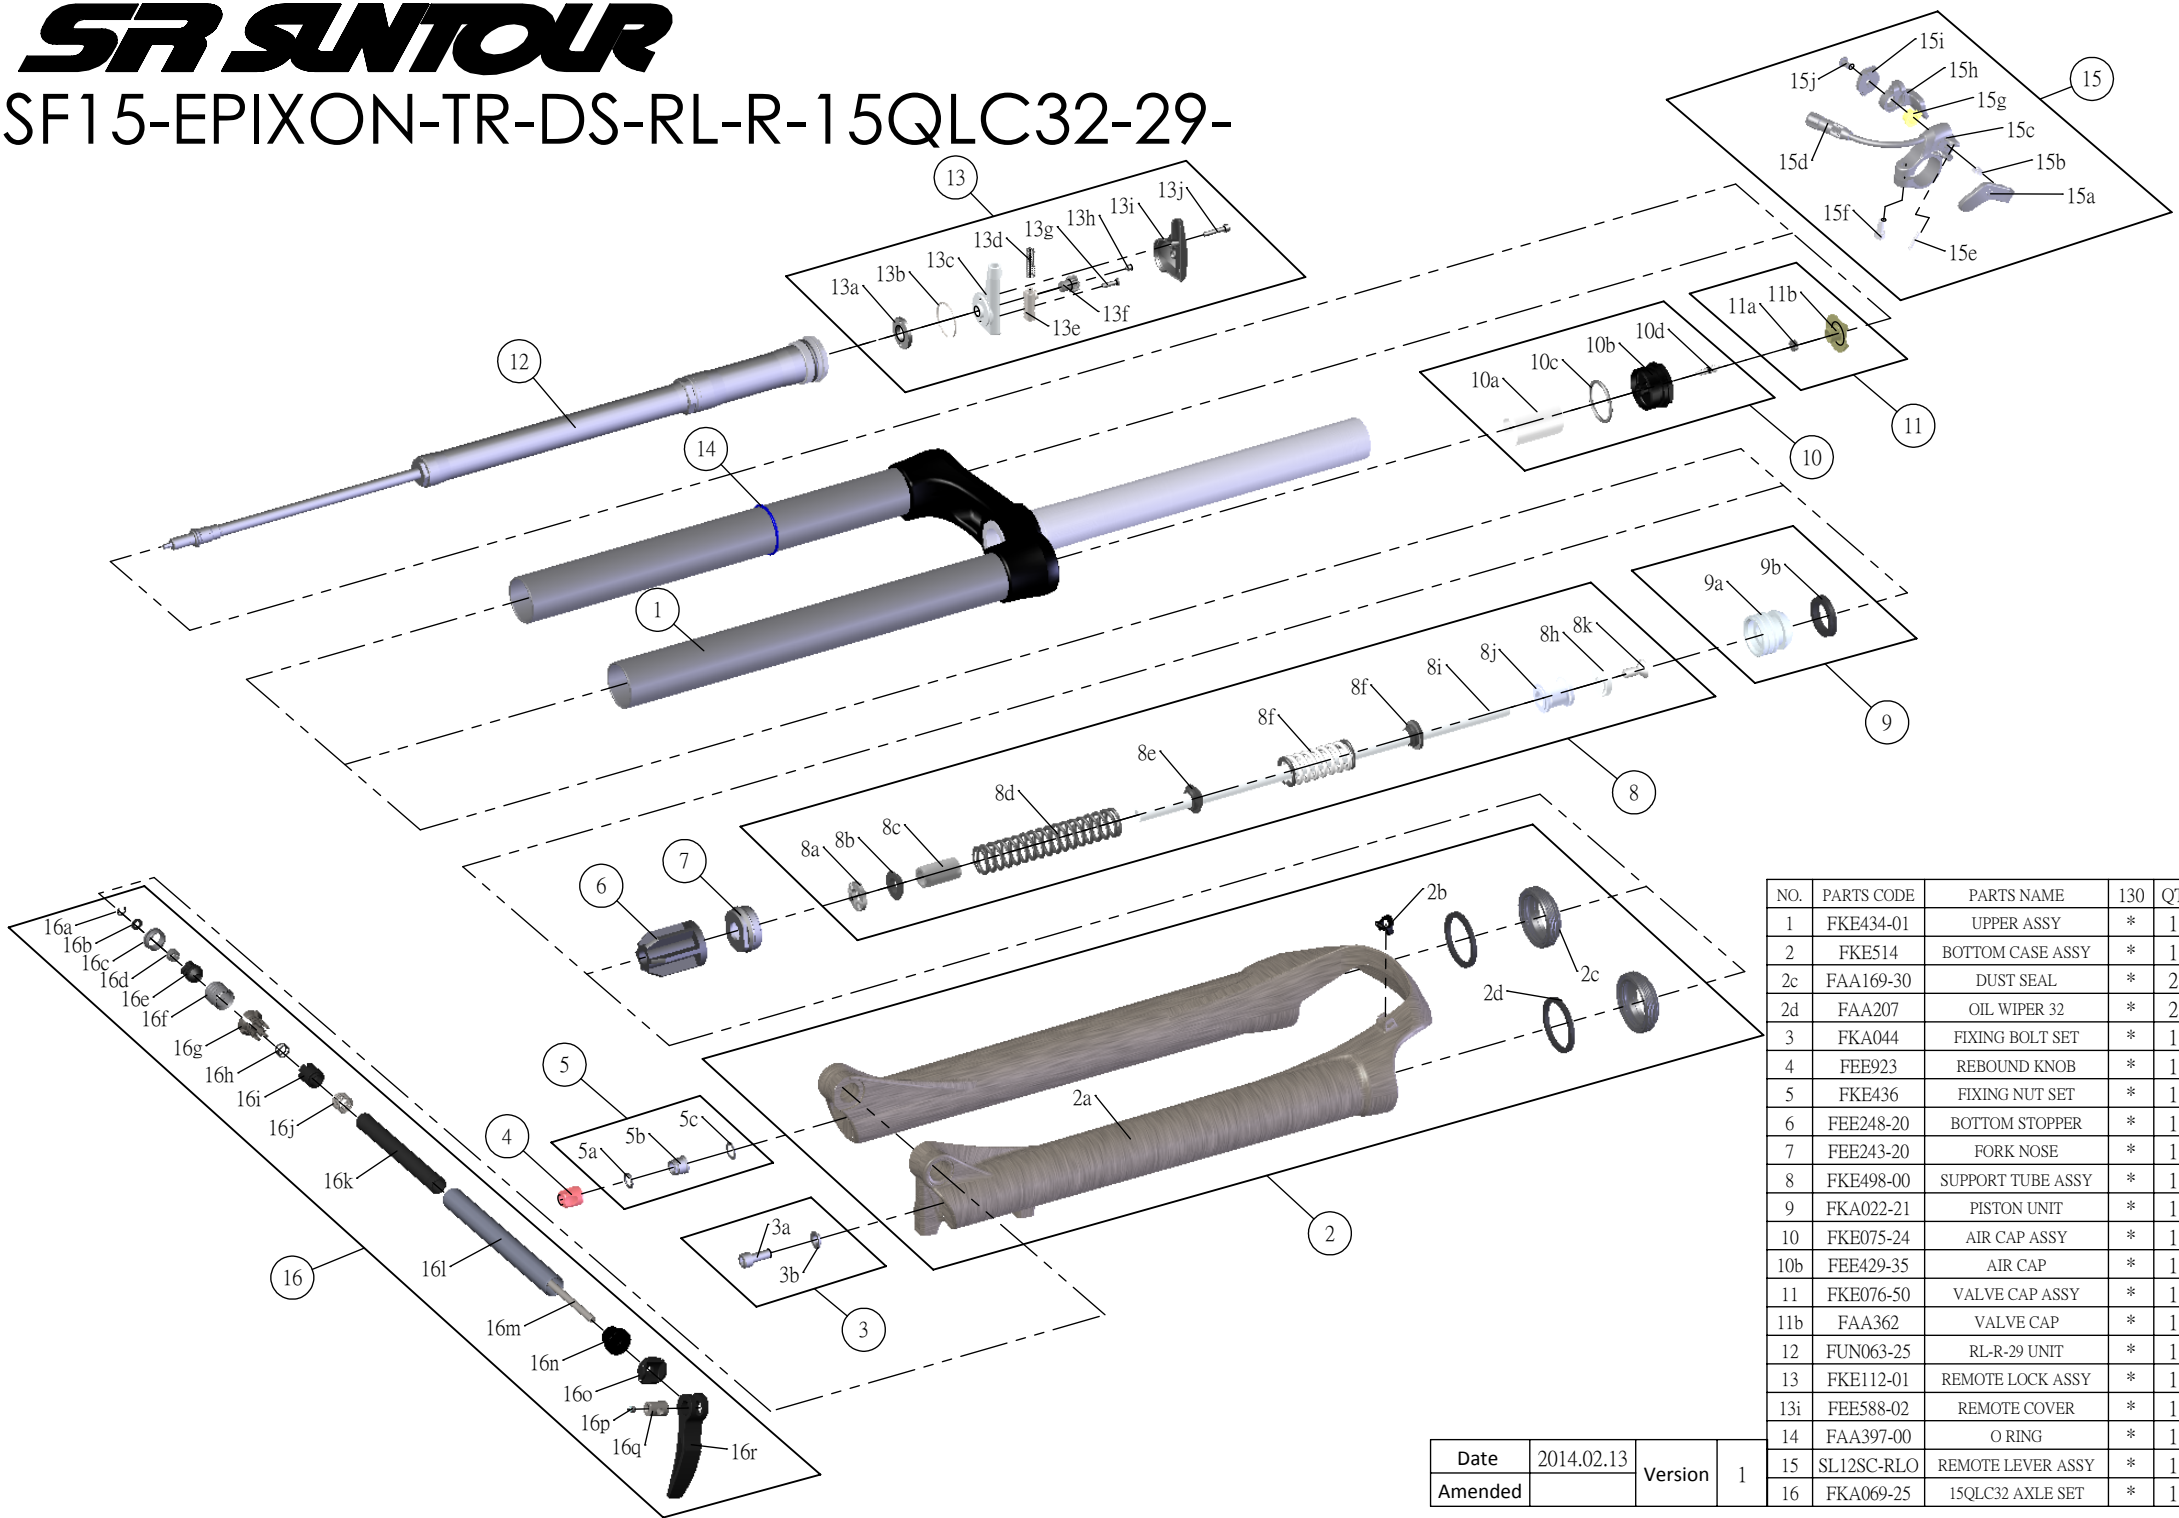

SR SUNTOUR

SF15-EPIXON-TR-DS-RL-R-15QLC32-29-

NO.	PARTS CODE	PARTS NAME	130	QT
1	FKE434-01	UPPER ASSY	*	1
2	FKE514	BOTTOM CASE ASSY	*	1
2c	FAA169-30	DUST SEAL	*	2
2d	FAA207	OIL WIPER 32	*	2
3	FKA044	FIXING BOLT SET	*	1
4	FEE923	REBOUND KNOB	*	1
5	FKE436	FIXING NUT SET	*	1
6	FEE248-20	BOTTOM STOPPER	*	1
7	FEE243-20	FORK NOSE	*	1
8	FKE498-00	SUPPORT TUBE ASSY	*	1
9	FKA022-21	PISTON UNIT	*	1
10	FKE075-24	AIR CAP ASSY	*	1
10b	FEE429-35	AIR CAP	*	1
11	FKE076-50	VALVE CAP ASSY	*	1
11b	FAA362	VALVE CAP	*	1
12	FUN063-25	RL-R-29 UNIT	*	1
13	FKE112-01	REMOTE LOCK ASSY	*	1
13i	FEE588-02	REMOTE COVER	*	1
14	FAA397-00	O RING	*	1
15	SL12SC-RLO	REMOTE LEVER ASSY	*	1
16	FKA069-25	15QLC32 AXLE SET	*	1