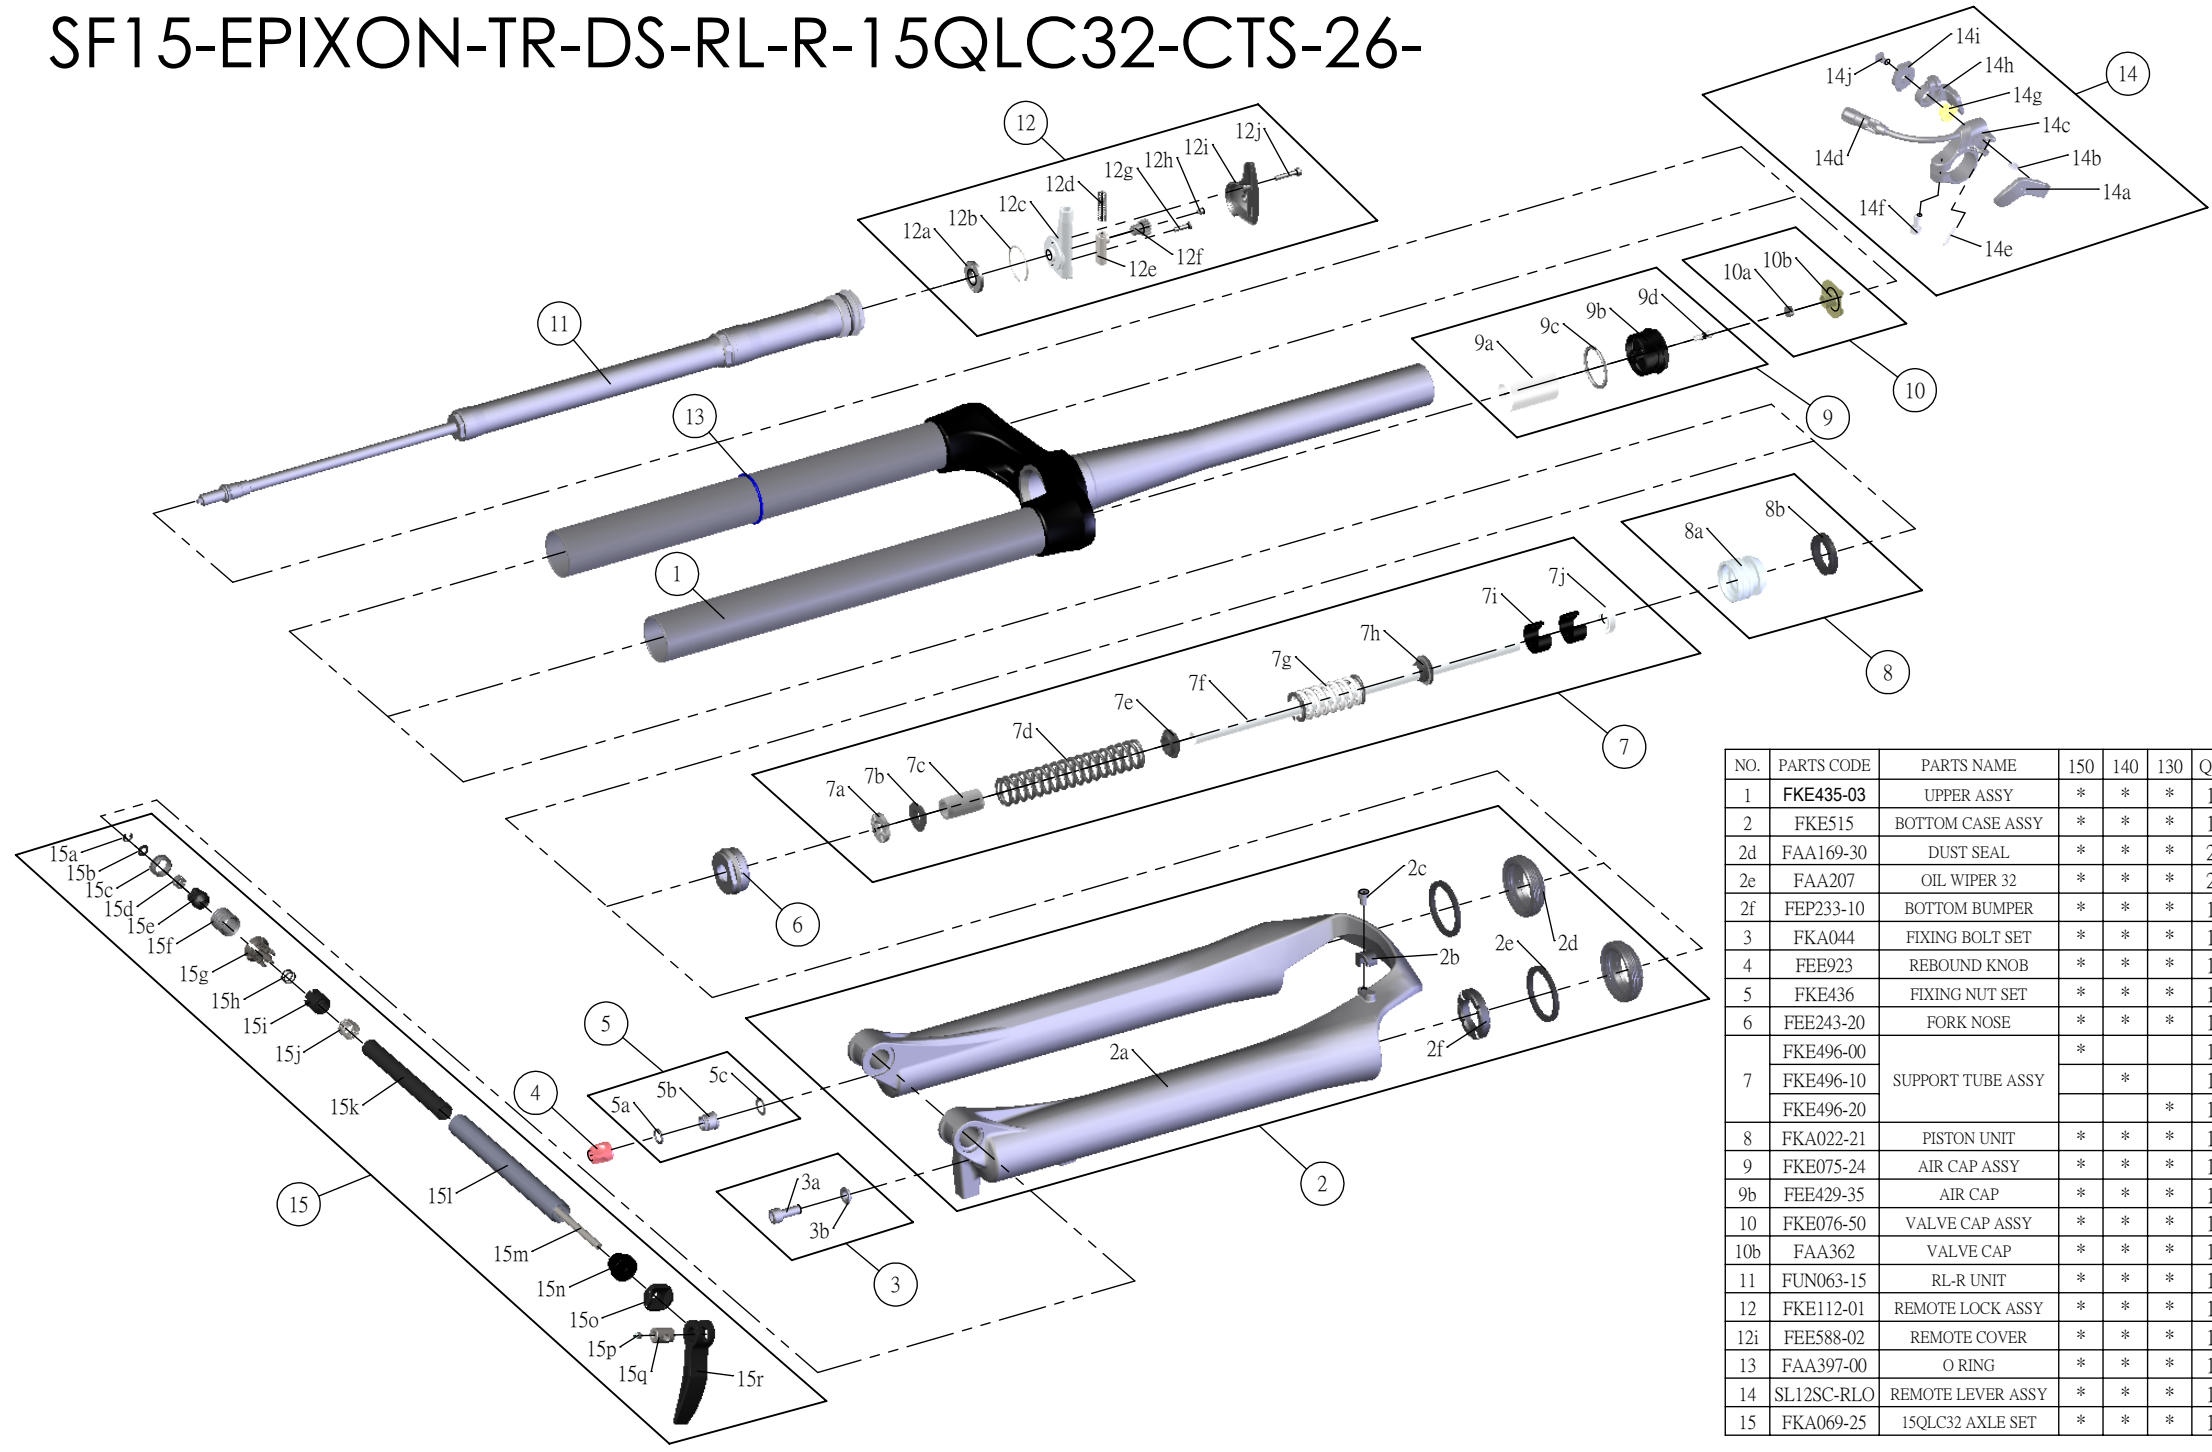

## SF15-EPIXON-TR-DS-RL-R-15QLC32-CTS-26-

Date	2014.02.05	Version	1
Amended			

NO.	PARTS CODE	PARTS NAME	150	140	130	QT
1	FKE435-03	UPPER ASSY	*	*	*	1
2	FKE515	BOTTOM CASE ASSY	*	*	*	1
2d	FAA169-30	DUST SEAL	*	*	*	2
2e	FAA207	OIL WIPER 32	*	*	*	2
2f	FEP233-10	BOTTOM BUMPER	*	*	*	1
3	FKA044	FIXING BOLT SET	*	*	*	1
4	FEE923	REBOUND KNOB	*	*	*	1
5	FKE436	FIXING NUT SET	*	*	*	1
6	FEE243-20	FORK NOSE	*	*	*	1
7	FKE496-00	SUPPORT TUBE ASSY	*			1
	FKE496-10			*		1
	FKE496-20				*	1
8	FKA022-21	PISTON UNIT	*	*	*	1
9	FKE075-24	AIR CAP ASSY	*	*	*	1
9b	FEE429-35	AIR CAP	*	*	*	1
10	FKE076-50	VALVE CAP ASSY	*	*	*	1
10b	FAA362	VALVE CAP	*	*	*	1
11	FUN063-15	RL-R UNIT	*	*	*	1
12	FKE112-01	REMOTE LOCK ASSY	*	*	*	1
12i	FEE588-02	REMOTE COVER	*	*	*	1
13	FAA397-00	O RING	*	*	*	1
14	SL12SC-RLO	REMOTE LEVER ASSY	*	*	*	1
15	FKA069-25	15QLC32 AXLE SET	*	*	*	1