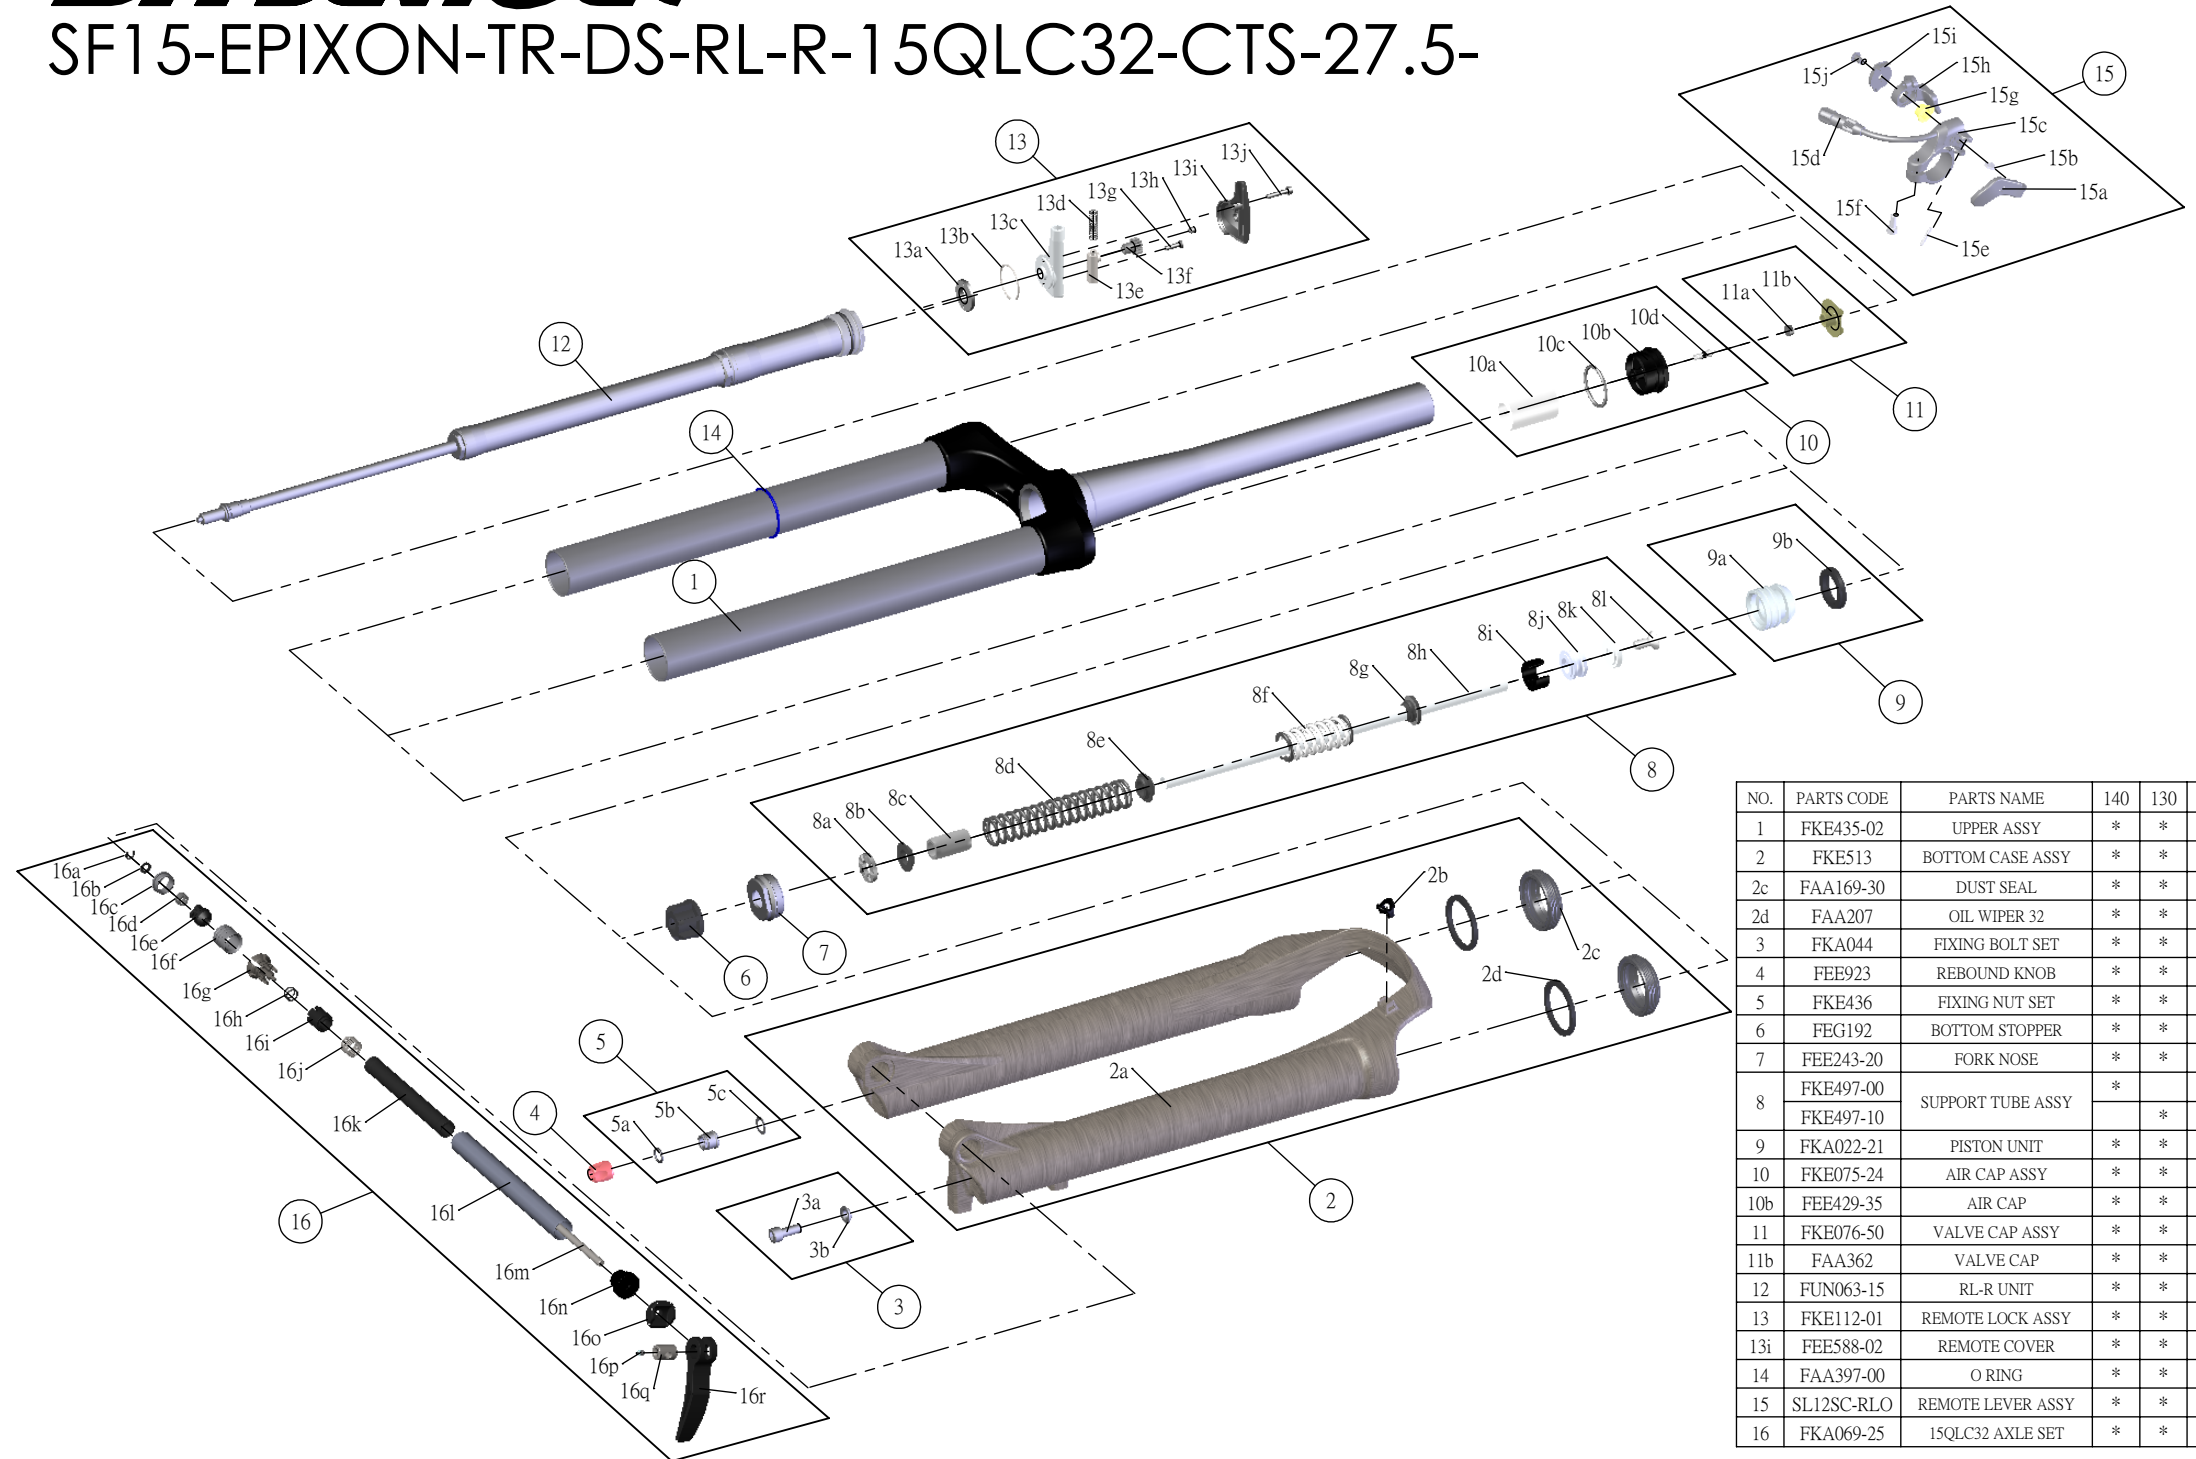

## SF15-EPIXON-TR-DS-RL-R-15QLC32-CTS-27.5-

Date	2014.02.10	Version	1
Amended			

NO.	PARTS CODE	PARTS NAME	140	130	QT
1	FKE435-02	UPPER ASSY	*	*	1
2	FKE513	BOTTOM CASE ASSY	*	*	1
2c	FAA169-30	DUST SEAL	*	*	2
2d	FAA207	OIL WIPER 32	*	*	2
3	FKA044	FIXING BOLT SET	*	*	1
4	FEE923	REBOUND KNOB	*	*	1
5	FKE436	FIXING NUT SET	*	*	1
6	PEG192	BOTTOM STOPPER	*	*	1
7	FEE243-20	FORK NOSE	*	*	1
8	FKE497-00	SUPPORT TUBE ASSY	*	*	1
	FKA022-21		*	*	1
9	FKA022-21	PISTON UNIT	*	*	1
10	FKE075-24	AIR CAP ASSY	*	*	1
10b	FEE429-35	AIR CAP	*	*	1
11	FKE076-50	VALVE CAP ASSY	*	*	1
11b	FAA362	VALVE CAP	*	*	1
12	FUN063-15	RL-R UNIT	*	*	1
13	FKE112-01	REMOTE LOCK ASSY	*	*	1
13i	FEE588-02	REMOTE COVER	*	*	1
14	FAA397-00	O RING	*	*	1
15	SL12SC-RLO	REMOTE LEVER ASSY	*	*	1
16	FKA069-25	15QLC32 AXLE SET	*	*	1