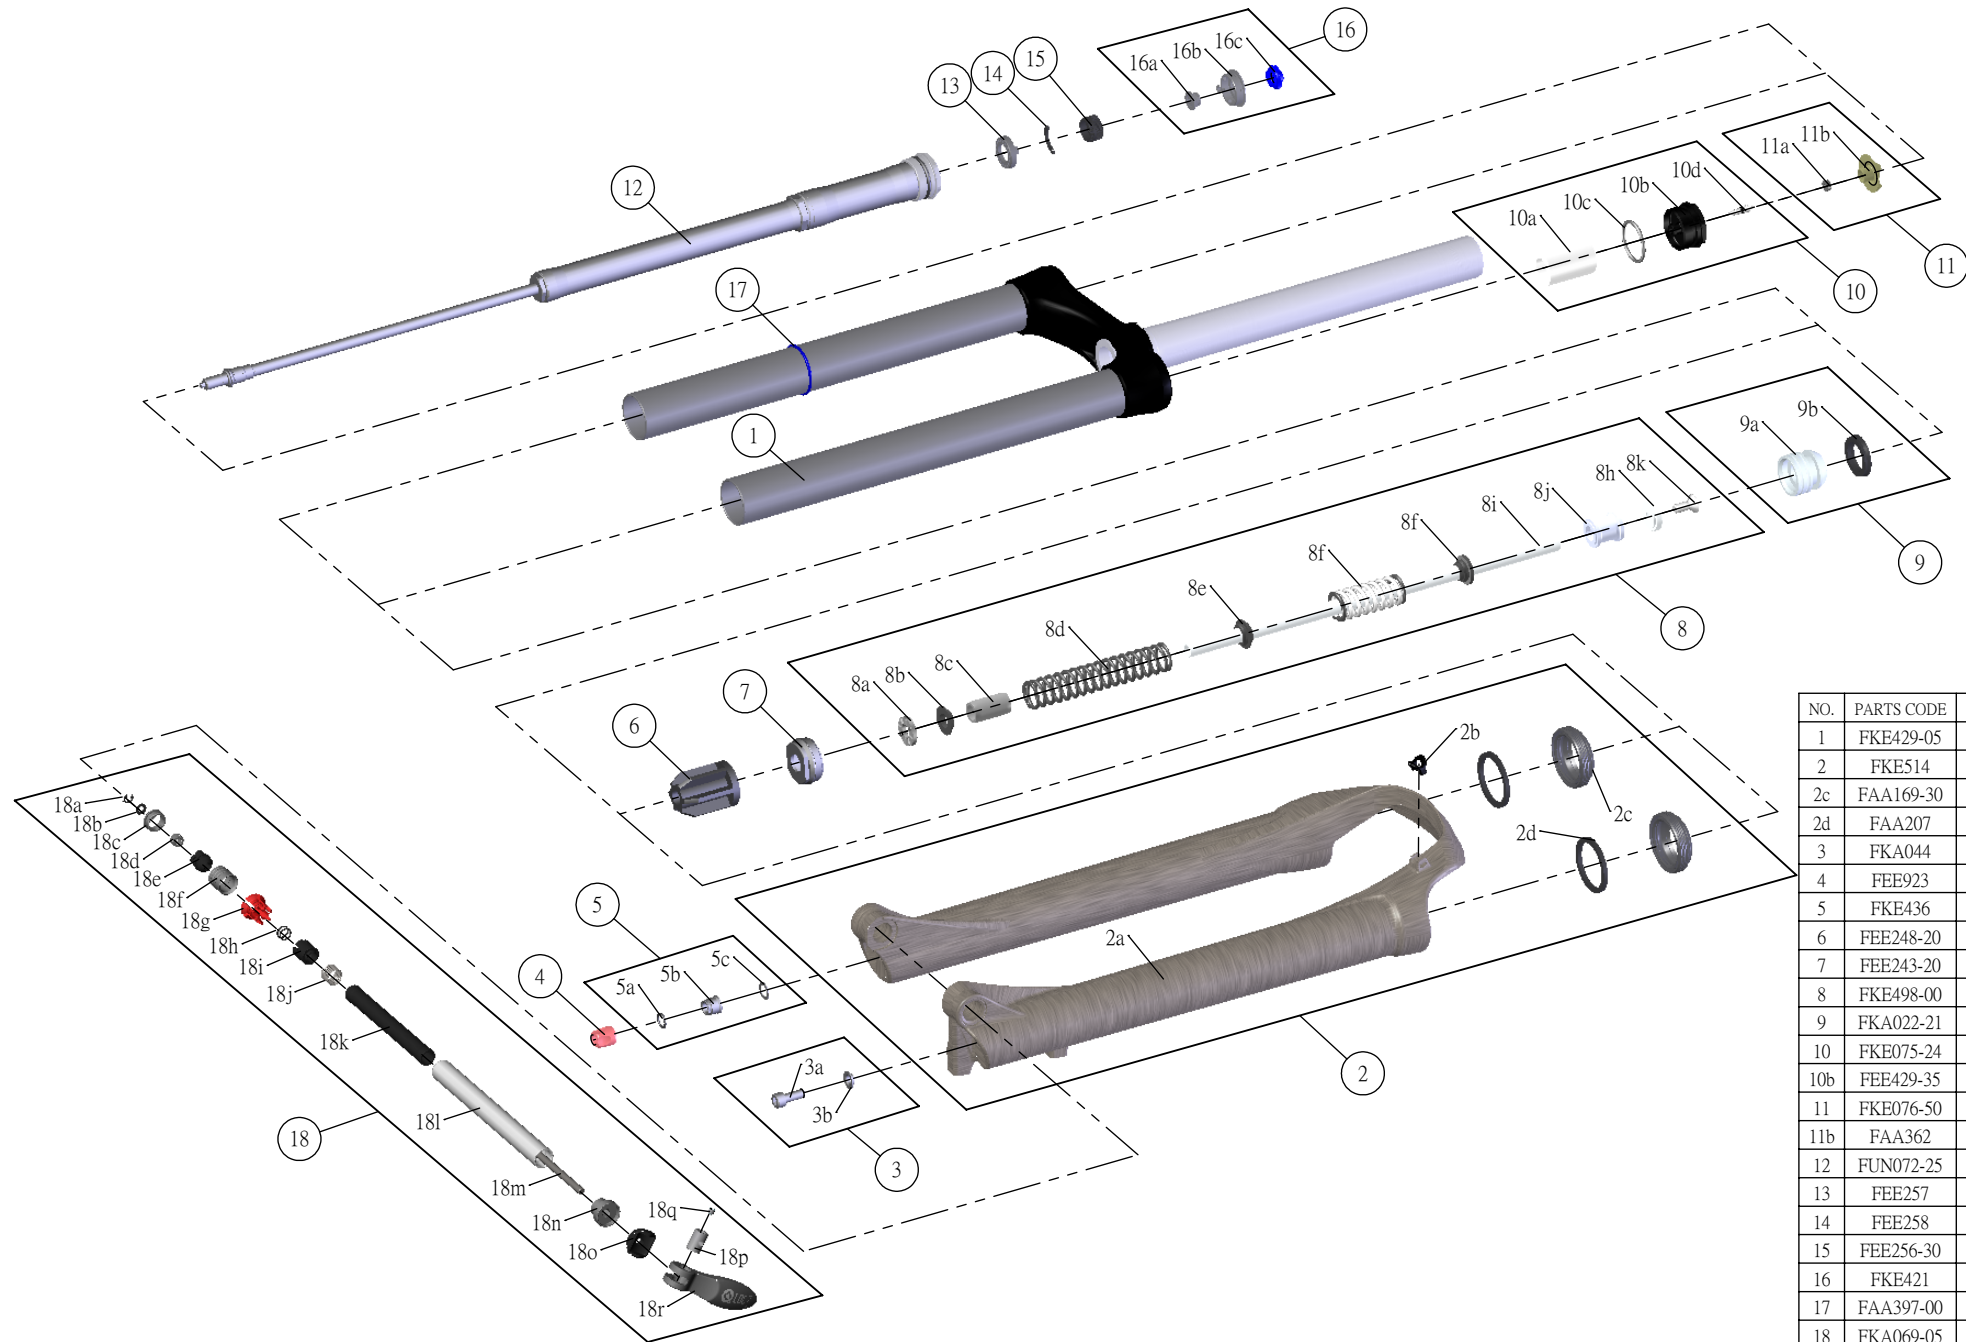

SR SUNTOUR

Date	2014.02.12	Version	1
Amended			

SF15-EPIXON-TR-ELITE-DS-LO-RC-15QLC2-29-

NO.	PARTS CODE	PARTS NAME	130	QT
1	FKE429-05	UPPER ASSY	*	1
2	FKE514	BOTTOM CASE ASSY	*	1
2c	FAA169-30	DUST SEAL	*	2
2d	FAA207	OIL WIPER 32	*	2
3	FKA044	FIXING BOLT SET	*	1
4	FEE923	REBOUND KNOB	*	1
5	FKE436	FIXING NUT SET	*	1
6	FEE248-20	BOTTOM STOPPER	*	1
7	FEE243-20	FORK NOSE	*	1
8	FKE498-00	SUPPORT TUBE ASSY	*	1
9	FKA022-21	PISTON UNIT	*	1
10	FKE075-24	AIR CAP ASSY	*	1
10b	FEE429-35	AIR CAP	*	1
11	FKE076-50	VALVE CAP ASSY	*	1
11b	FAA362	VALVE CAP	*	1
12	FUN072-25	LO-RC-29 UNIT	*	1
13	FEE257	CLICK HOLDER	*	1
14	FEE258	ADJUST CLICK	*	1
15	FEE256-30	ADJUST CORE	*	1
16	FKE421	LO-RC KNOB ASSY	*	1
17	FAA397-00	O RING	*	1
18	FKA069-05	15QLC2 AXLE SET	*	1