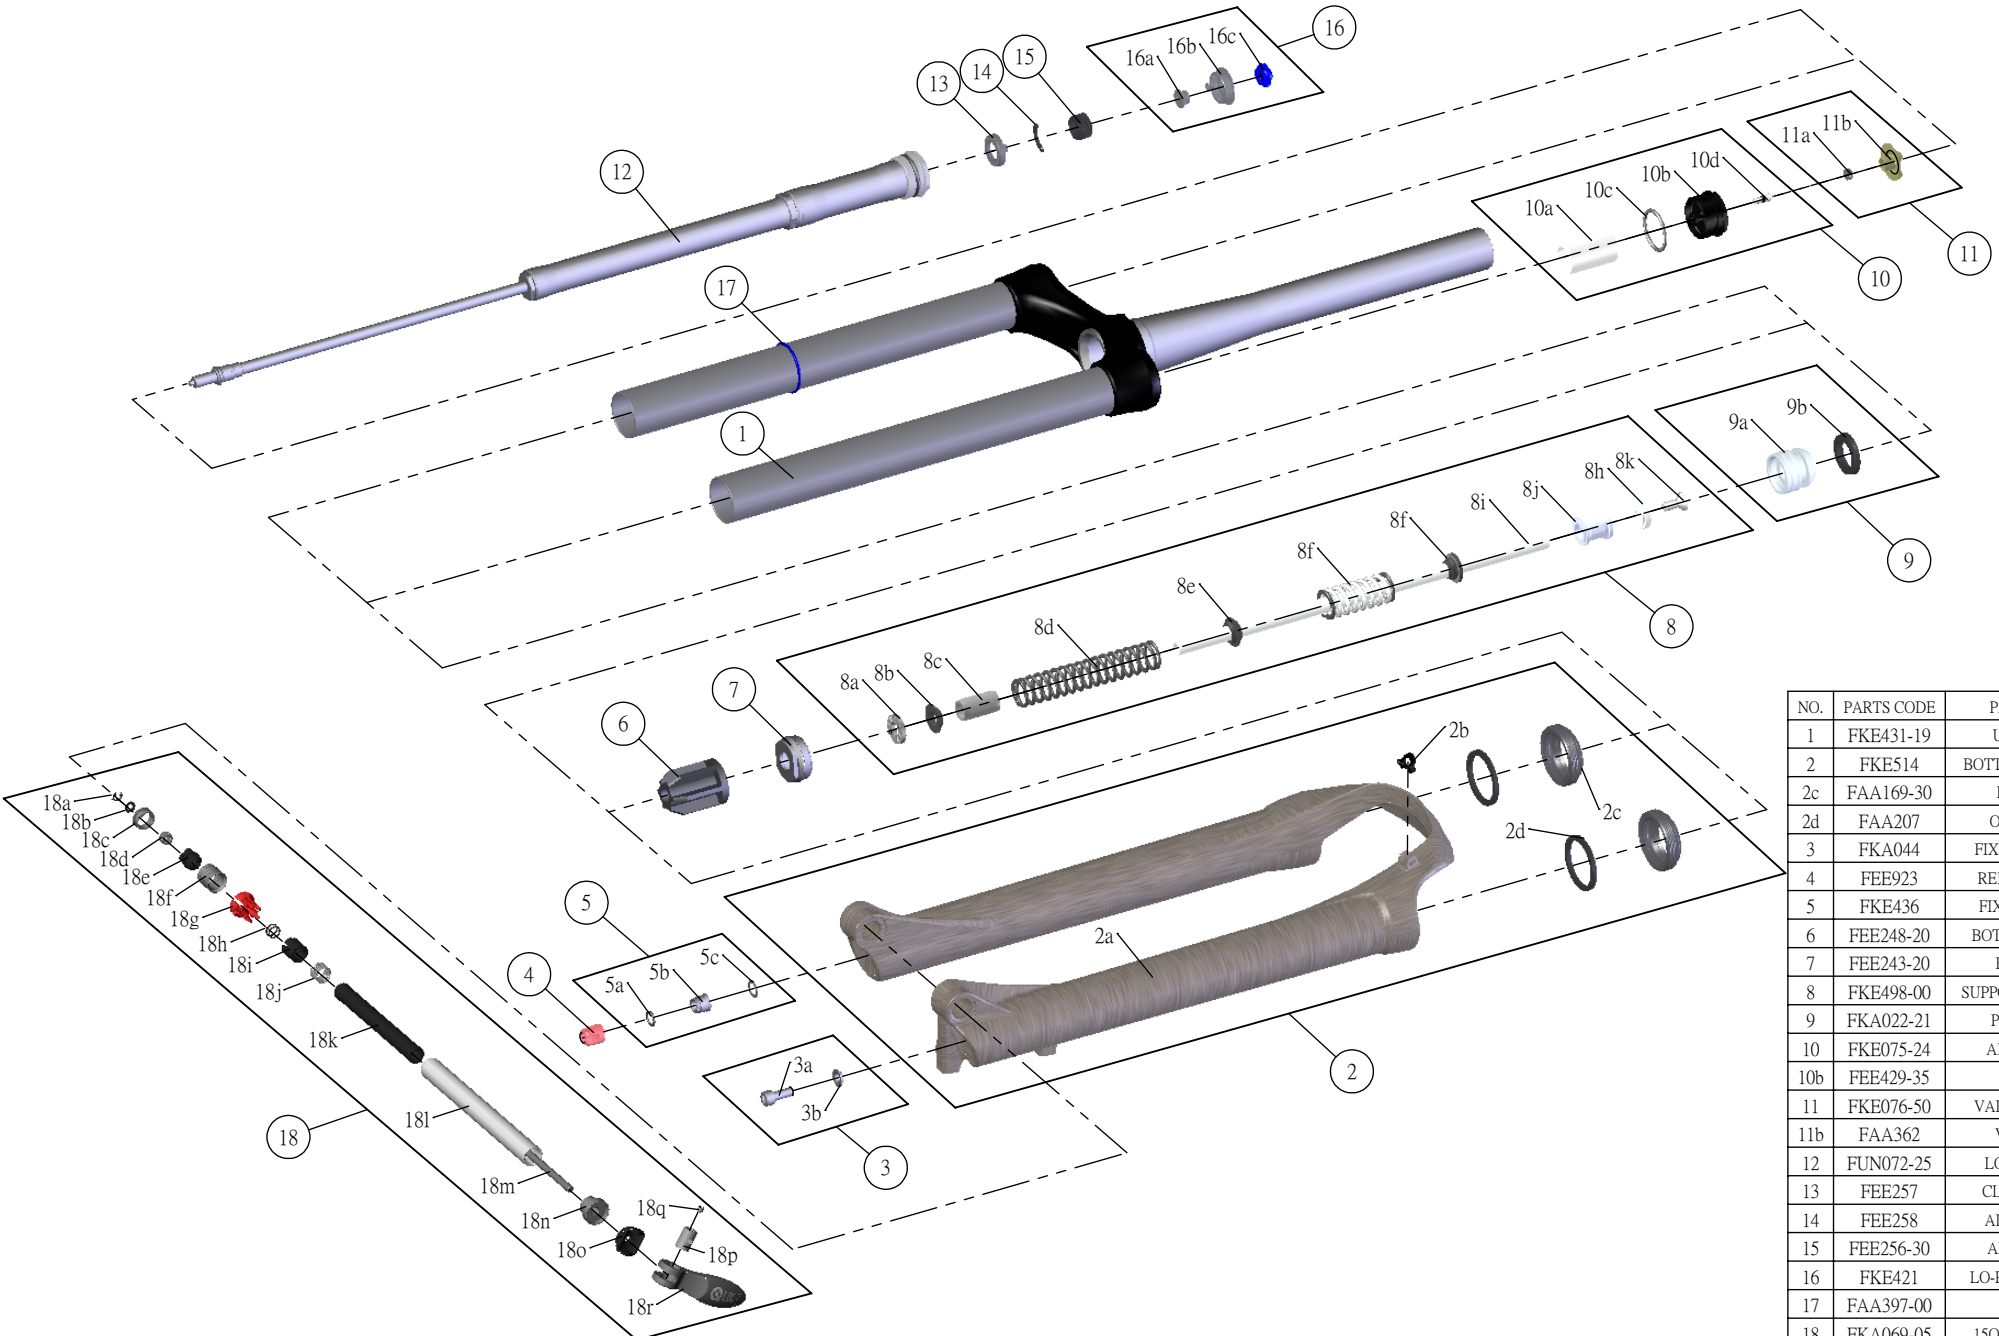

SR SUNTOUR

Date	2014.02.12	Version	1
Amended			

SF15-EPIXON-TR-ELITE-DS-LO-RC-15QLC2-CTS-29-

NO.	PARTS CODE	PARTS NAME	130	QT
1	FKE431-19	UPPER ASSY	*	1
2	FKE514	BOTTOM CASE ASSY	*	1
2c	FAA169-30	DUST SEAL	*	2
2d	FAA207	OIL WIPER 32	*	2
3	FKA044	FIXING BOLT SET	*	1
4	FEE923	REBOUND KNOB	*	1
5	FKE436	FIXING NUT SET	*	1
6	FEE248-20	BOTTOM STOPPER	*	1
7	FEE243-20	FORK NOSE	*	1
8	FKE498-00	SUPPORT TUBE ASSY	*	1
9	FKA022-21	PISTON UNIT	*	1
10	FKE075-24	AIR CAP ASSY	*	1
10b	FEE429-35	AIR CAP	*	1
11	FKE076-50	VALVE CAP ASSY	*	1
11b	FAA362	VALVE CAP	*	1
12	FUN072-25	LO-RC-29 UNIT	*	1
13	FEE257	CLICK HOLDER	*	1
14	FEE258	ADJUST CLICK	*	1
15	FEE256-30	ADJUST CORE	*	1
16	FKE421	LO-RC KNOB ASSY	*	1
17	FAA397-00	O RING	*	1
18	FKA069-05	15QLC2 AXLE SET	*	1