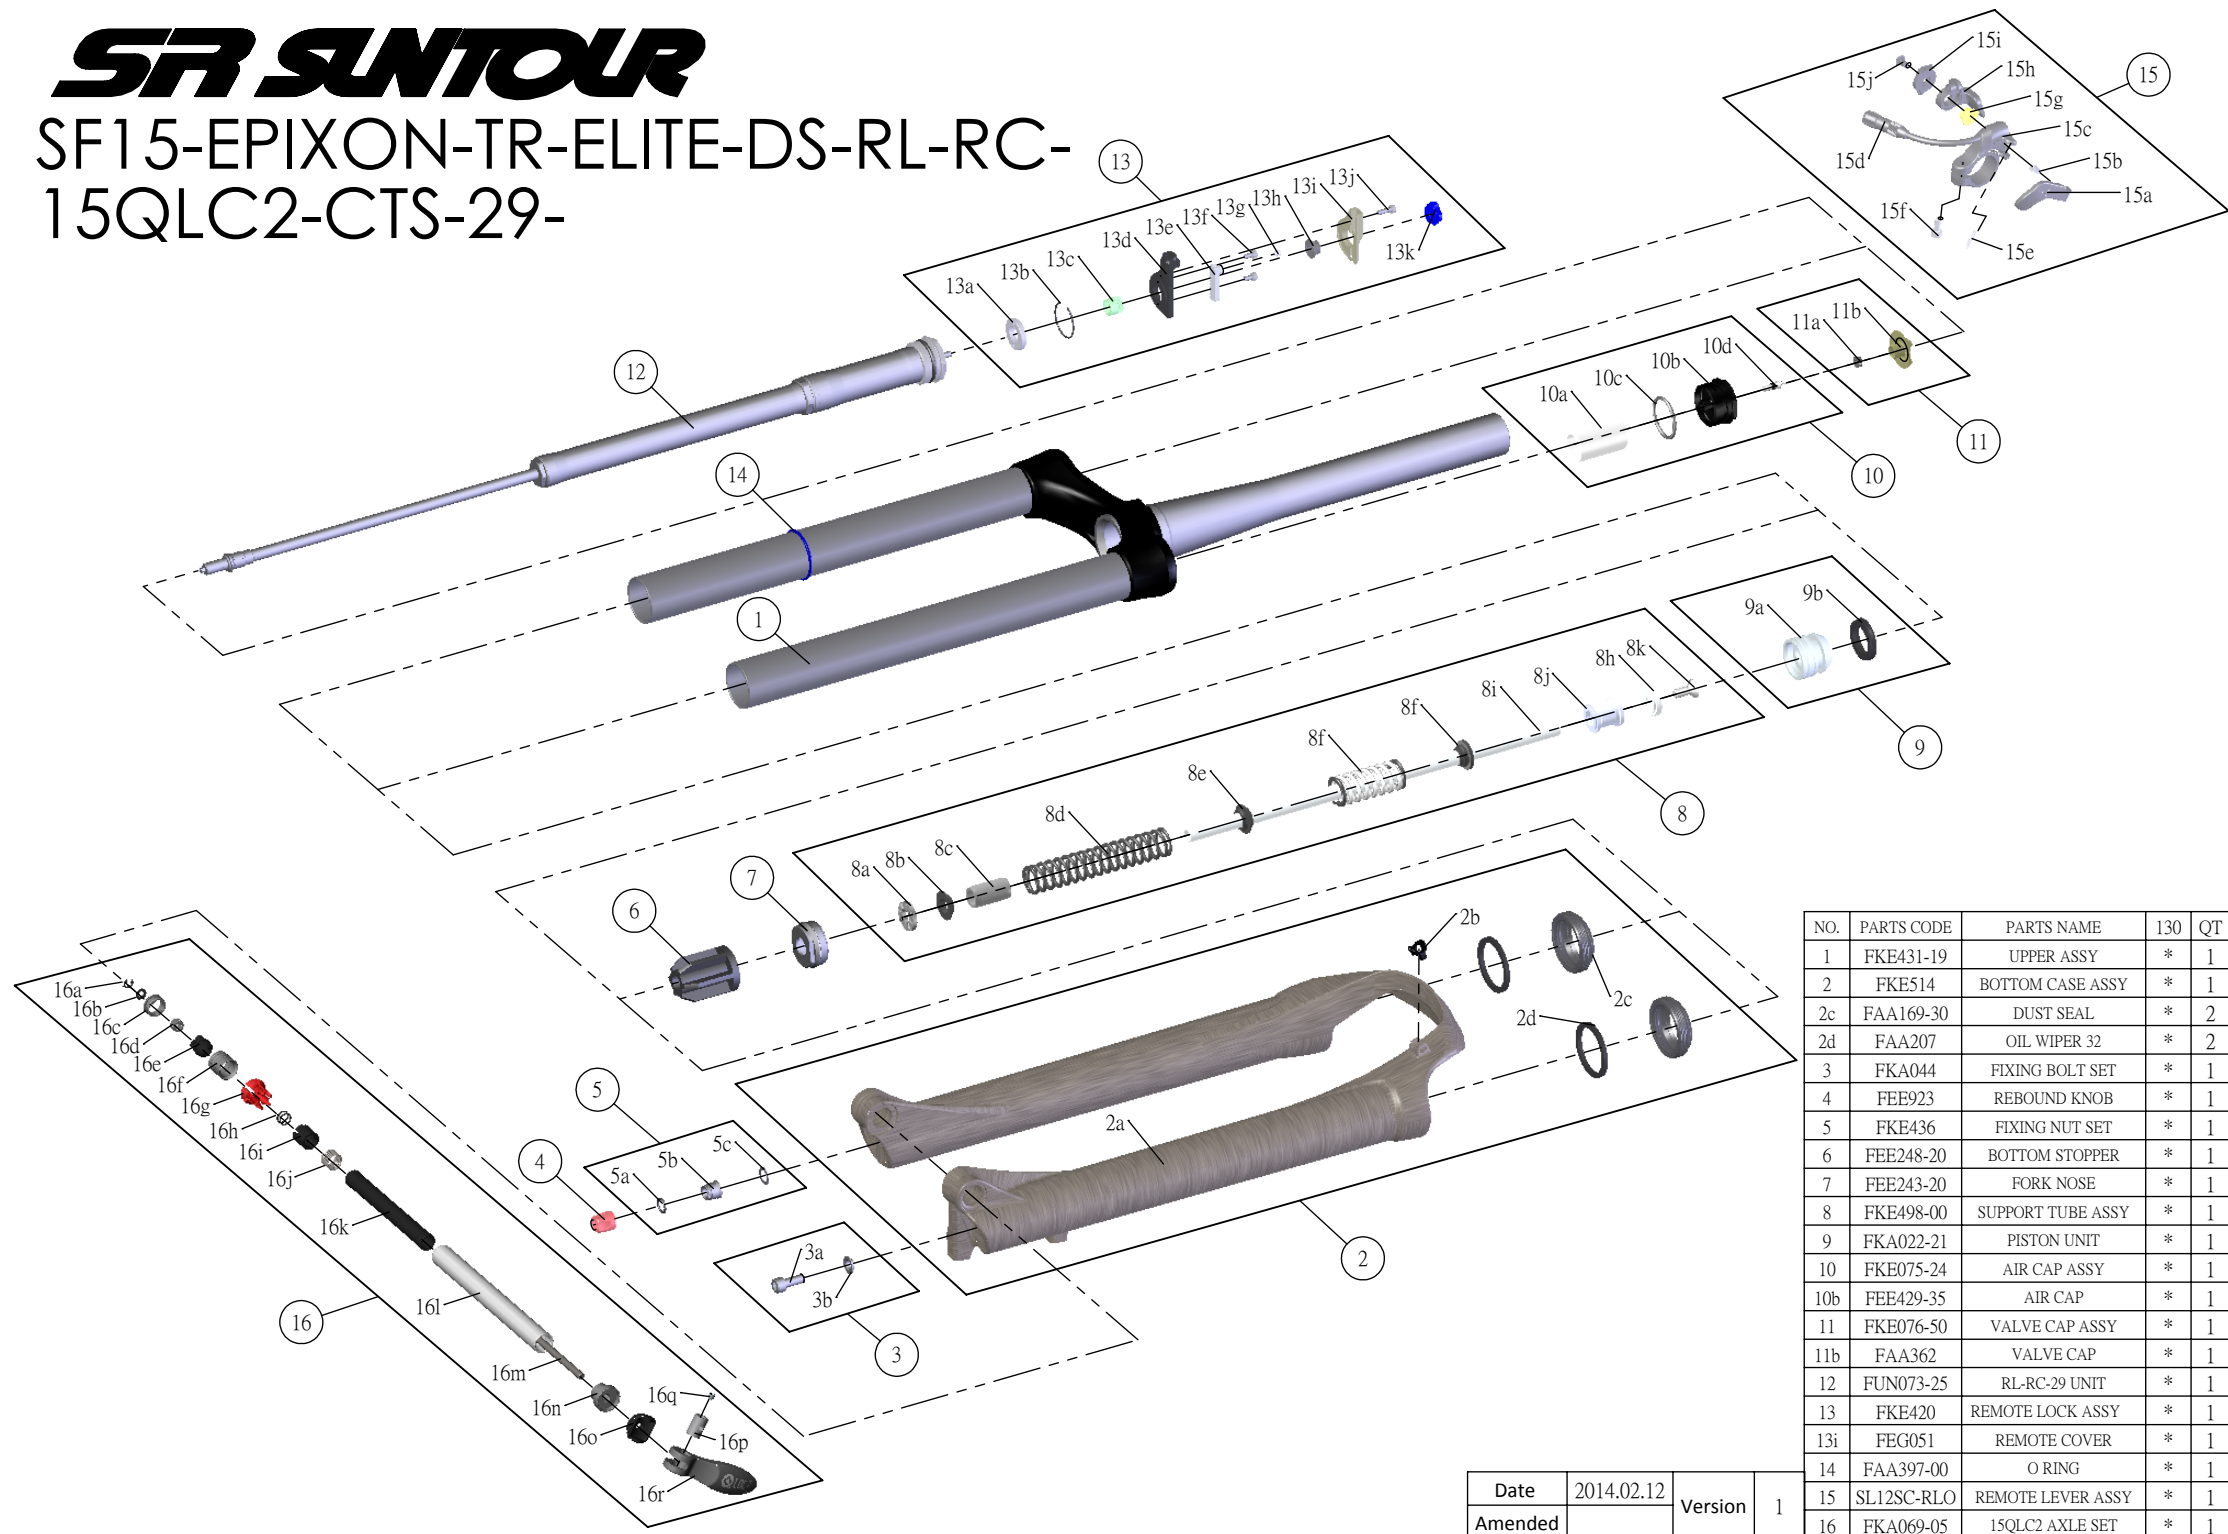

SUNTOUR

SF15-EPIXON-TR-ELITE-DS-RL-RC-
15QLC2-CTS-29-

NO.	PARTS CODE	PARTS NAME	130	QT
1	FKE431-19	UPPER ASSY	*	1
2	FKE514	BOTTOM CASE ASSY	*	1
2c	FAA169-30	DUST SEAL	*	2
2d	FAA207	OIL WIPER 32	*	2
3	FKA044	FIXING BOLT SET	*	1
4	FEE923	REBOUND KNOB	*	1
5	FKE436	FIXING NUT SET	*	1
6	FEE248-20	BOTTOM STOPPER	*	1
7	FEE243-20	FORK NOSE	*	1
8	FKE498-00	SUPPORT TUBE ASSY	*	1
9	FKA022-21	PISTON UNIT	*	1
10	FKE075-24	AIR CAP ASSY	*	1
10b	FEE429-35	AIR CAP	*	1
11	FKE076-50	VALVE CAP ASSY	*	1
11b	FAA362	VALVE CAP	*	1
12	FUN073-25	RL-RC-29 UNIT	*	1
13	FKE420	REMOTE LOCK ASSY	*	1
13i	FEG051	REMOTE COVER	*	1
14	FAA397-00	O RING	*	1
15	SL12SC-RLO	REMOTE LEVER ASSY	*	1
16	FKA069-05	15QLC2 AXLE SET	*	1