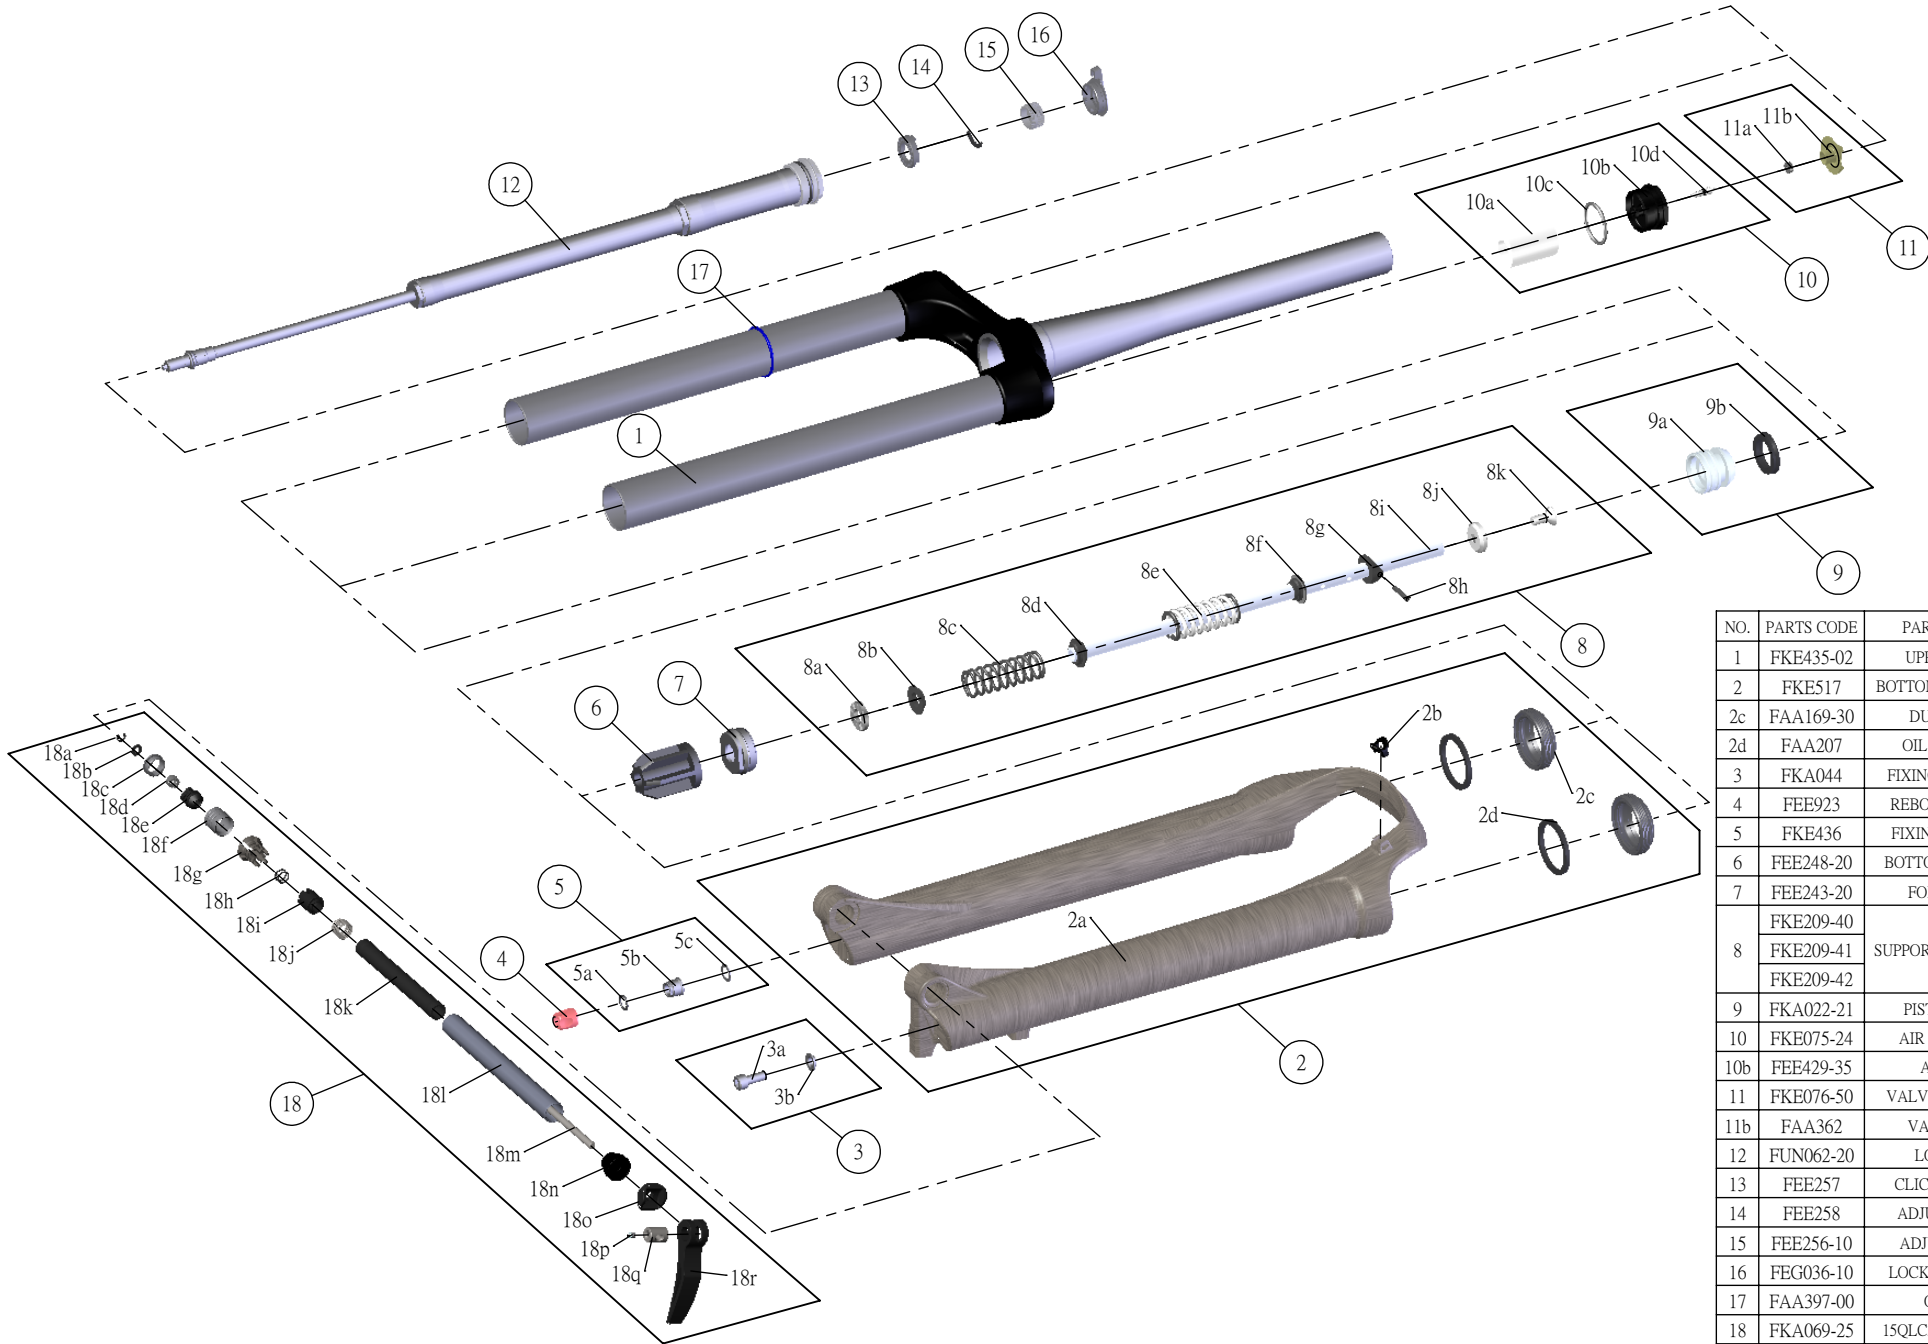

## SF15-EPIXON-XC-DS-LO-R-15QLC32-CTS-29-

NO.	PARTS CODE	PARTS NAME	120	100	80	QT
1	FKE435-02	UPPER ASSY	*	*	*	1
2	FKE517	BOTTOM CASE ASSY	*	*	*	1
2c	FAA169-30	DUST SEAL	*	*	*	2
2d	FAA207	OIL WIPER 32	*	*	*	2
3	FKA044	FIXING BOLT SET	*	*	*	1
4	FEE923	REBOUND KNOB	*	*	*	1
5	FKE436	FIXING NUT SET	*	*	*	1
6	FEE248-20	BOTTOM STOPPER	*	*	*	1
7	FEE243-20	FORK NOSE	*	*	*	1
8	FKE209-40	SUPPORT TUBE ASSY	*			1
	FKE209-41			*		1
	FKE209-42				*	1
9	FKA022-21	PISTON UNIT	*	*	*	1
10	FKE075-24	AIR CAP ASSY	*	*	*	1
10b	FEE429-35	AIR CAP	*	*	*	1
11	FKE076-50	VALVE CAP ASSY	*	*	*	1
11b	FAA362	VALVE CAP	*	*	*	1
12	FUN062-20	LOR UNIT	*	*	*	1
13	FEE257	CLICK HOLDER	*	*	*	1
14	FEE258	ADJUST CLICK	*	*	*	1
15	FEE256-10	ADJUST CORE	*	*	*	1
16	FEG036-10	LOCK OUT KNOB	*	*	*	1
17	FAA397-00	O RING	*	*	*	1
18	FKA069-25	15QLC32 AXLE SET	*	*	*	1