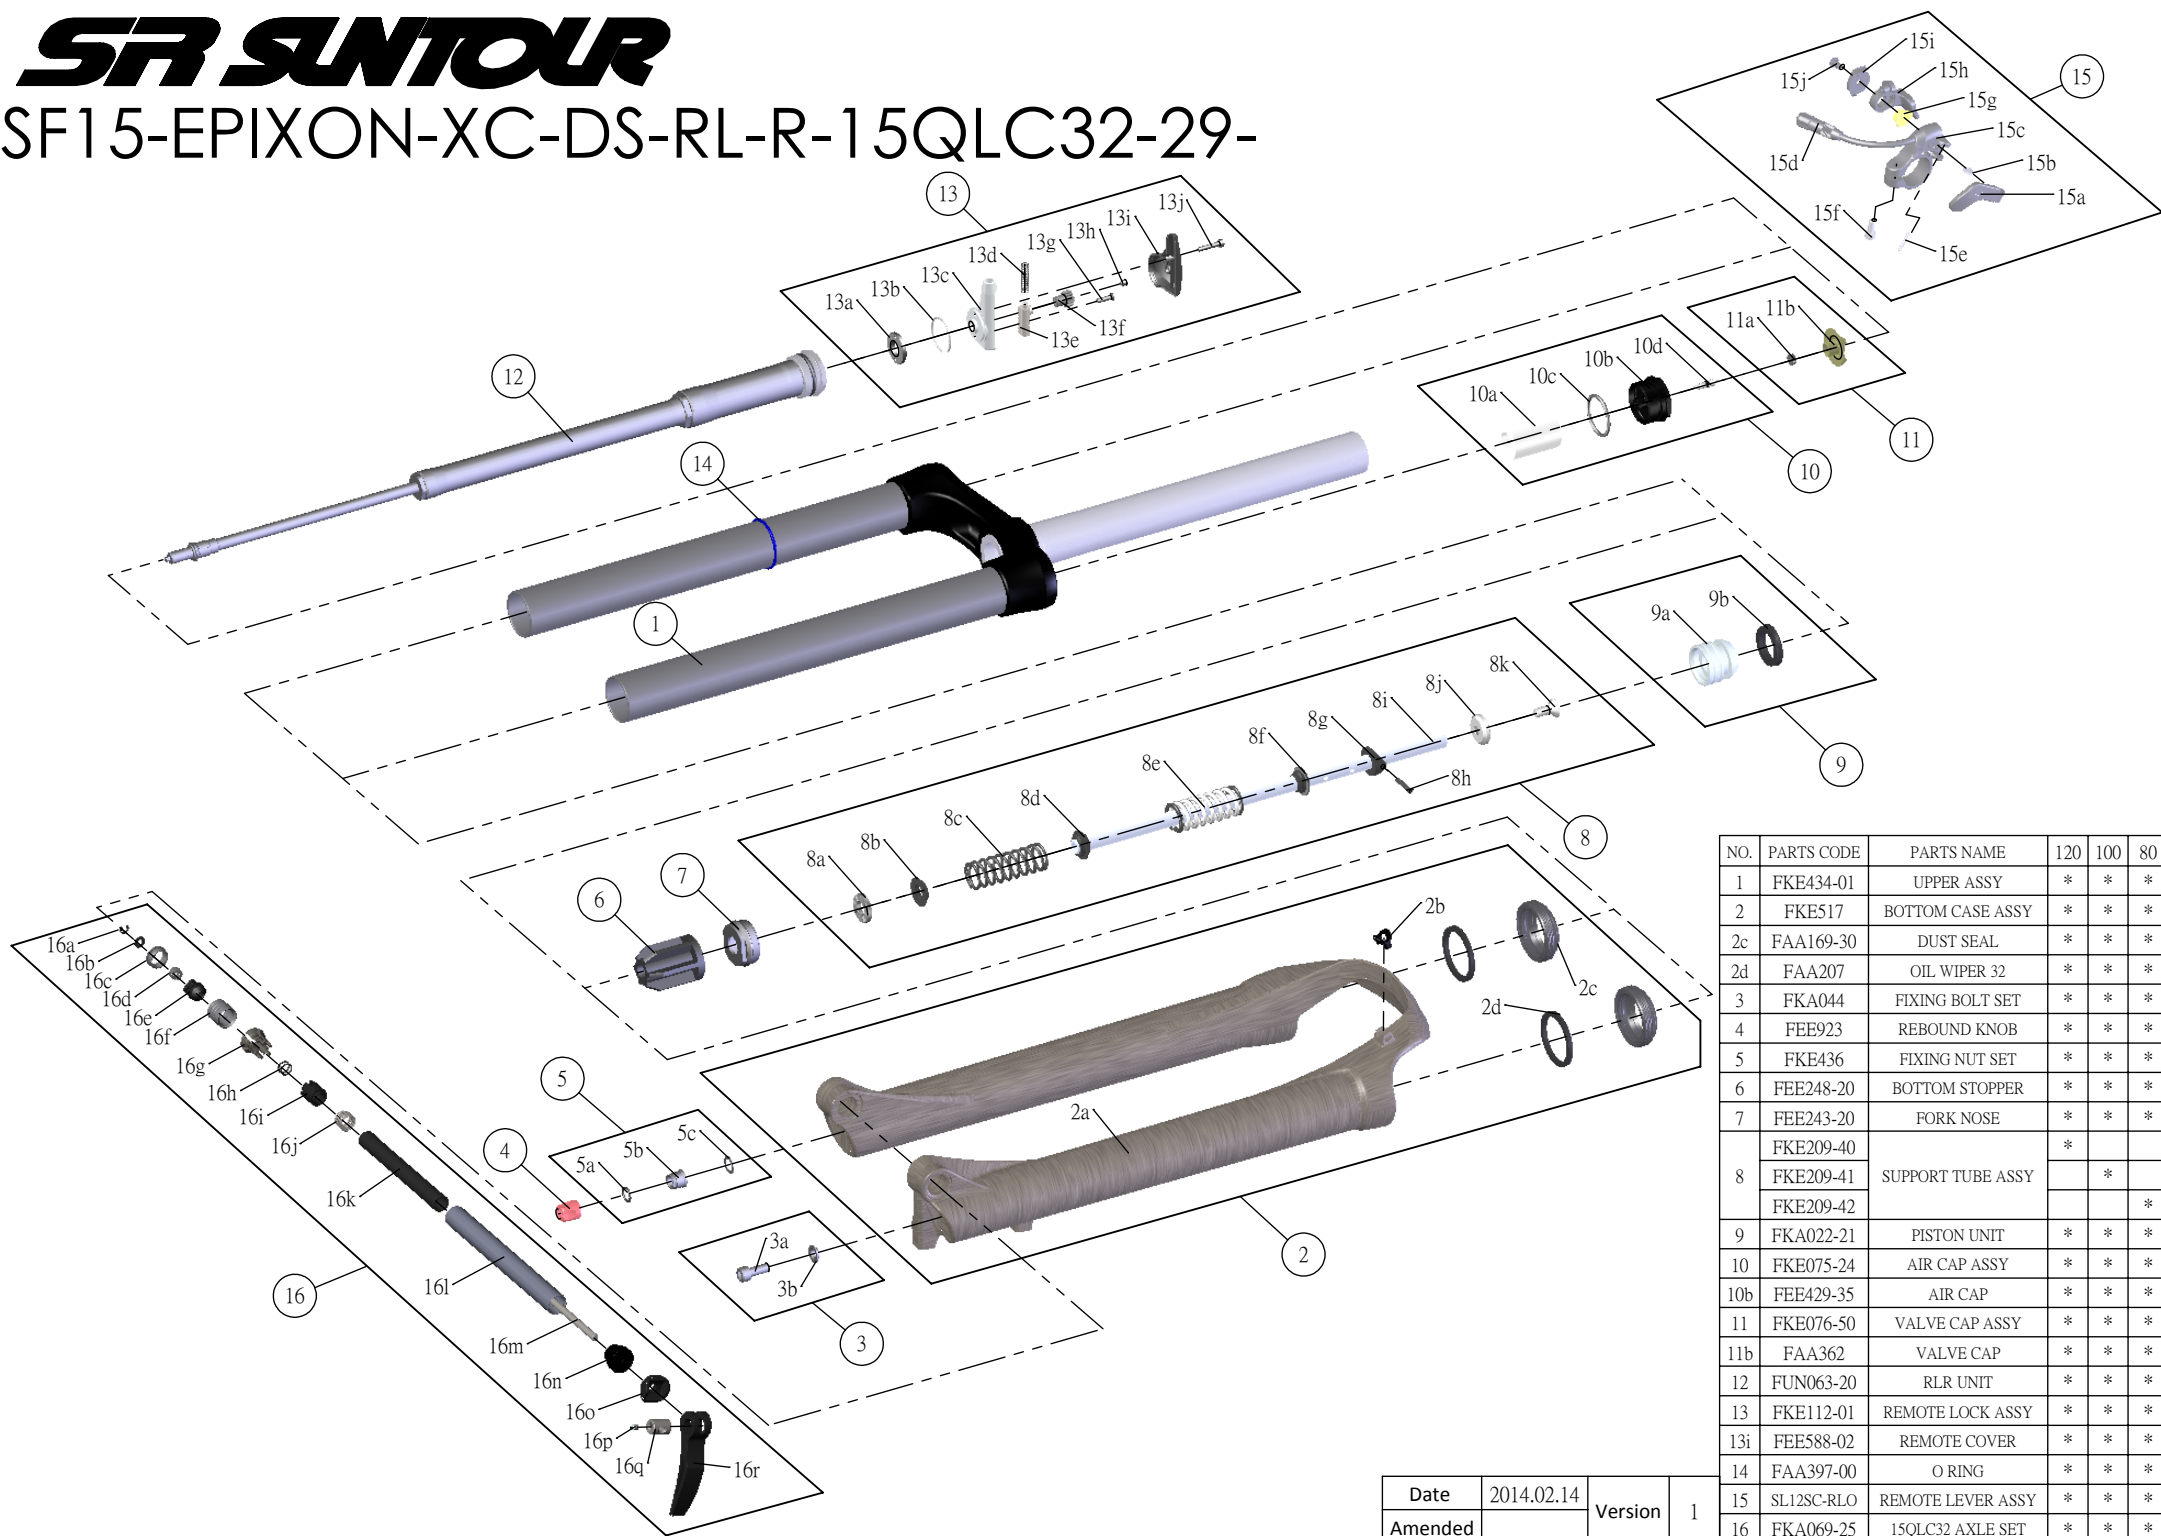

SR SUNTOUR

SF15-EPIXON-XC-DS-RL-R-15QLC32-29-

NO.	PARTS CODE	PARTS NAME	120	100	80	QT
1	FKE434-01	UPPER ASSY	*	*	*	1
2	FKE517	BOTTOM CASE ASSY	*	*	*	1
2c	FAA169-30	DUST SEAL	*	*	*	2
2d	FAA207	OIL WIPER 32	*	*	*	2
3	FKA044	FIXING BOLT SET	*	*	*	1
4	FEE923	REBOUND KNOB	*	*	*	1
5	FKE436	FIXING NUT SET	*	*	*	1
6	FEE248-20	BOTTOM STOPPER	*	*	*	1
7	FEE243-20	FORK NOSE	*	*	*	1
8	FKE209-40	SUPPORT TUBE ASSY	*			1
	FKE209-41		*			1
	FKE209-42			*		1
9	FKA022-21	PISTON UNIT	*	*	*	1
10	FKE075-24	AIR CAP ASSY	*	*	*	1
10b	FEE429-35	AIR CAP	*	*	*	1
11	FKE076-50	VALVE CAP ASSY	*	*	*	1
11b	FAA362	VALVE CAP	*	*	*	1
12	FUN063-20	RLR UNIT	*	*	*	1
13	FKE112-01	REMOTE LOCK ASSY	*	*	*	1
13i	FEE588-02	REMOTE COVER	*	*	*	1
14	FAA397-00	O RING	*	*	*	1
15	SL12SC-RLO	REMOTE LEVER ASSY	*	*	*	1
16	FKA069-25	15QLC32 AXLE SET	*	*	*	1