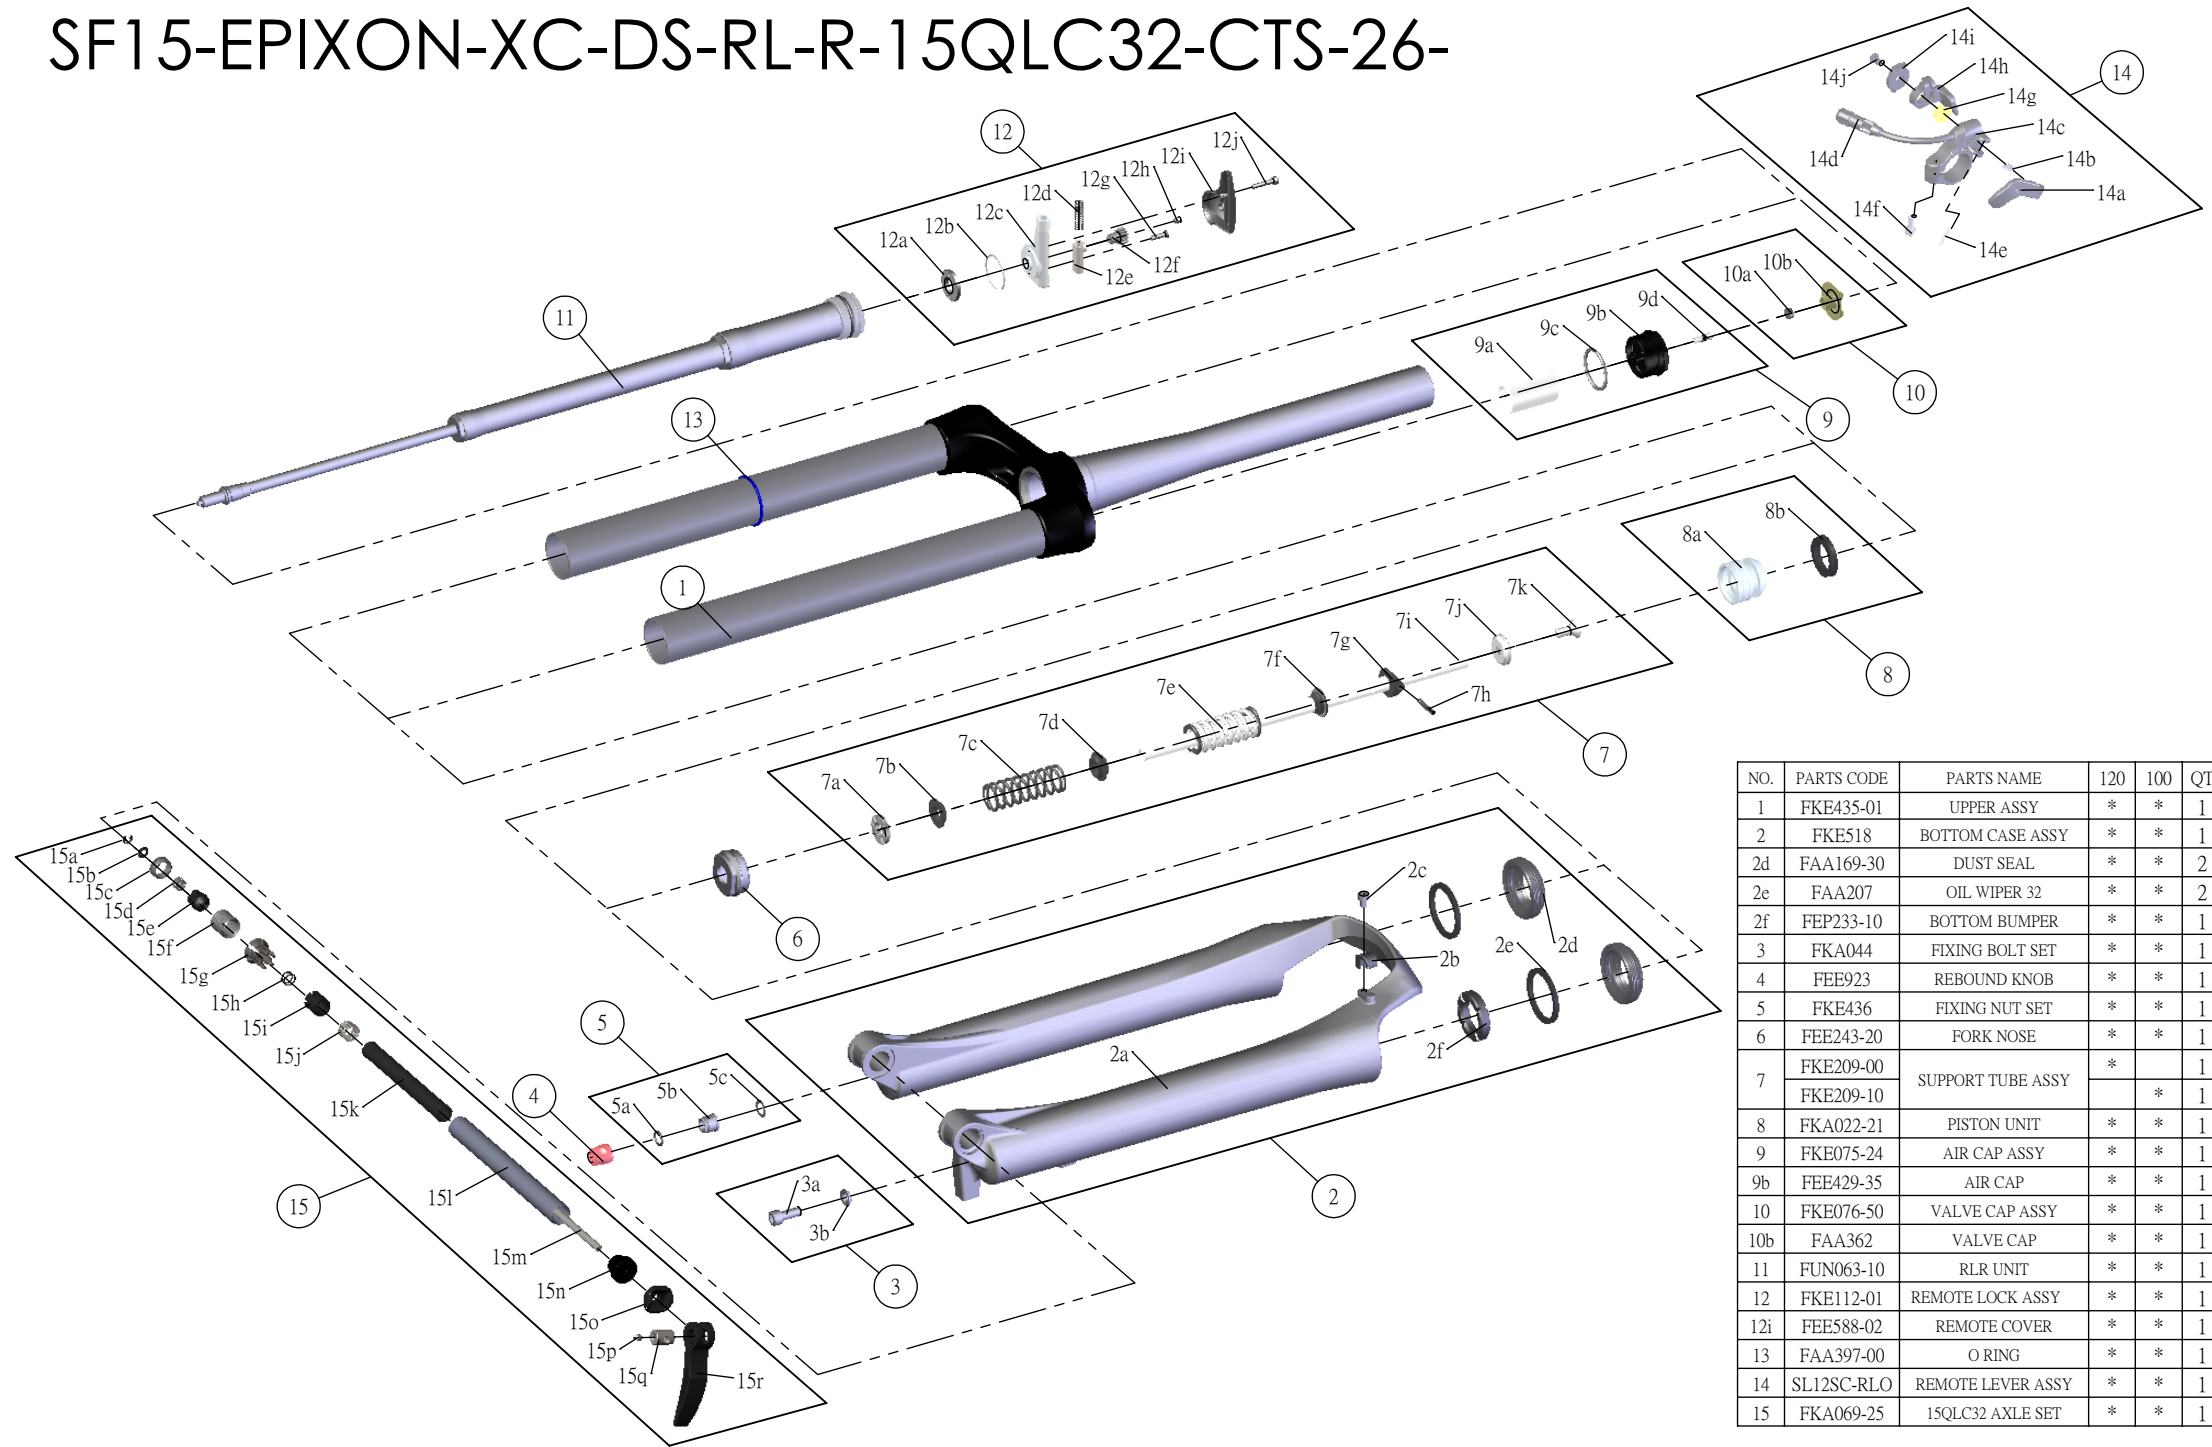

## SF15-EPIXON-XC-DS-RL-R-15QLC32-CTS-26-

Date	2014.02.06	Version	1
Amended			

NO.	PARTS CODE	PARTS NAME	120	100	QT
1	FKE435-01	UPPER ASSY	*	*	1
2	FKE518	BOTTOM CASE ASSY	*	*	1
2d	FAA169-30	DUST SEAL	*	*	2
2e	FAA207	OIL WIPER 32	*	*	2
2f	FEP233-10	BOTTOM BUMPER	*	*	1
3	FKA044	FIXING BOLT SET	*	*	1
4	FEE923	REBOUND KNOB	*	*	1
5	FKE436	FIXING NUT SET	*	*	1
6	FEE243-20	FORK NOSE	*	*	1
7	FKE209-00	SUPPORT TUBE ASSY	*		1
	FKE209-10			*	1
8	FKA022-21	PISTON UNIT	*	*	1
9	FKE075-24	AIR CAP ASSY	*	*	1
9b	FEE429-35	AIR CAP	*	*	1
10	FKE076-50	VALVE CAP ASSY	*	*	1
10b	FAA362	VALVE CAP	*	*	1
11	FUN063-10	RLR UNIT	*	*	1
12	FKE112-01	REMOTE LOCK ASSY	*	*	1
12i	FEE588-02	REMOTE LOCK ASSY	*	*	1
13	FAA397-00	O RING	*	*	1
14	SL12SC-RLO	REMOTE LEVER ASSY	*	*	1
15	FKA069-25	15QLC32 AXLE SET	*	*	1