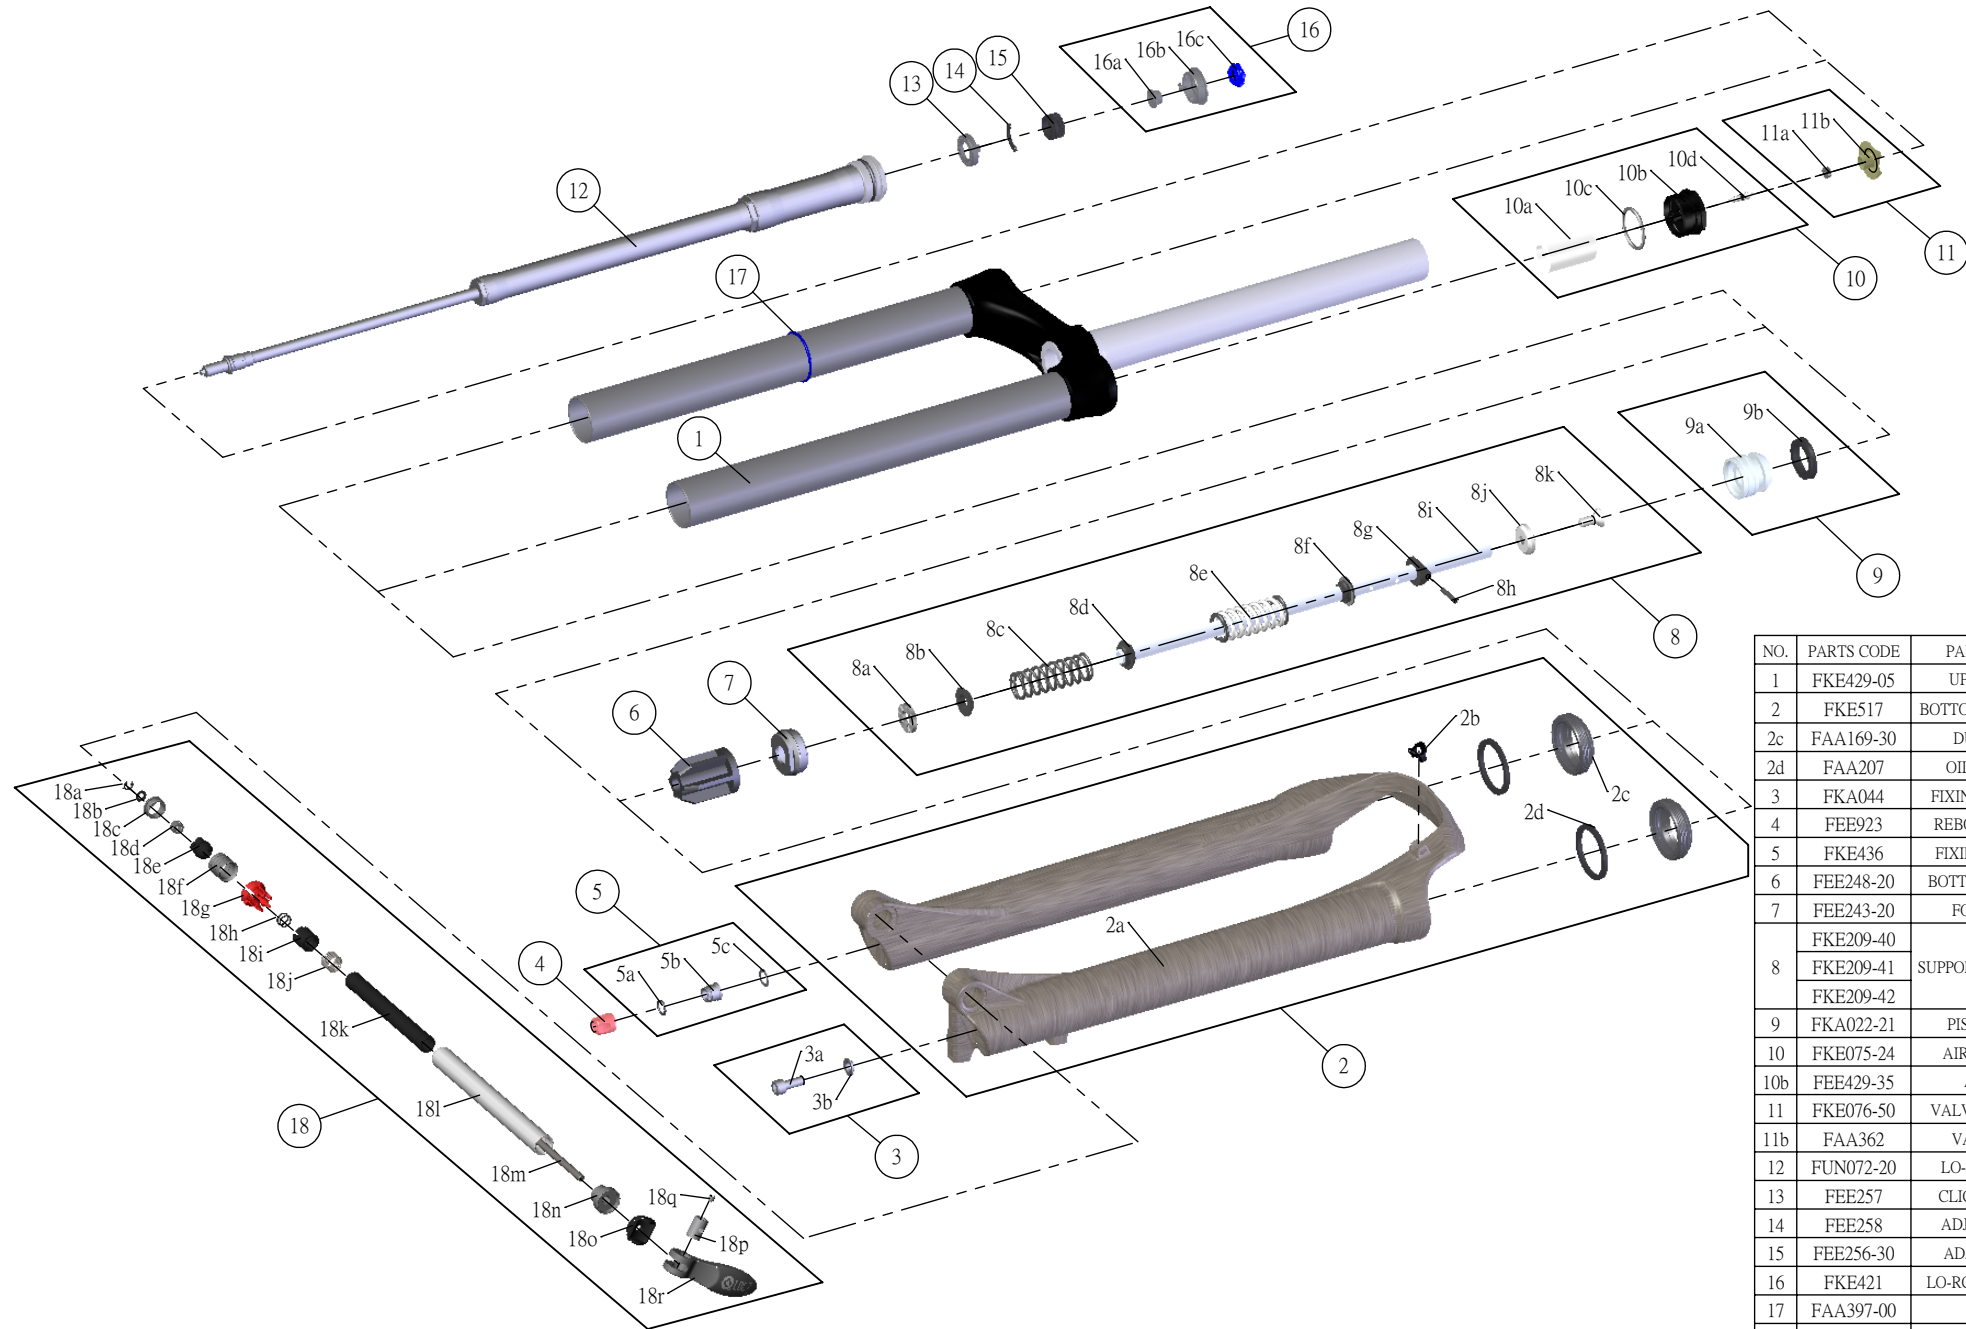

# SR SUNTOUR

Date	2014.02.12	Version	1
Amended			

## SF15-EPIXON-XC-ELITE-DS-LO-RC-15QLC2-29-

NO.	PARTS CODE	PARTS NAME	120	100	80	QT
1	FKE429-05	UPPER ASSY	*	*	*	1
2	FKE517	BOTTOM CASE ASSY	*	*	*	1
2c	FAA169-30	DUST SEAL	*	*	*	2
2d	FAA207	OIL WIPER 32	*	*	*	2
3	FKA044	FIXING BOLT SET	*	*	*	1
4	FEE923	REBOUND KNOB	*	*	*	1
5	FKE436	FIXING NUT SET	*	*	*	1
6	FEE248-20	BOTTOM STOPPER	*	*	*	1
7	FEE243-20	FORK NOSE	*	*	*	1
	FKE209-40		*			1
8	FKE209-41	SUPPORT TUBE ASSY		*		1
	FKE209-42				*	1
9	FKA022-21	PISTON UNIT	*	*	*	1
10	FKE075-24	AIR CAP ASSY	*	*	*	1
10b	FEE429-35	AIR CAP	*	*	*	1
11	FKE076-50	VALVE CAP ASSY	*	*	*	1
11b	FAA362	VALVE CAP	*	*	*	1
12	FUN072-20	LO-RC-29 UNIT	*	*	*	1
13	FEE257	CLICK HOLDER	*	*	*	1
14	FEE258	ADJUST CLICK	*	*	*	1
15	FEE256-30	ADJUST CORE	*	*	*	1
16	FKE421	LO-RC KNOB ASSY	*	*	*	1
17	FAA397-00	O RING	*	*	*	1
18	FKA069-05	15QLC2 AXLE SET	*	*	*	1