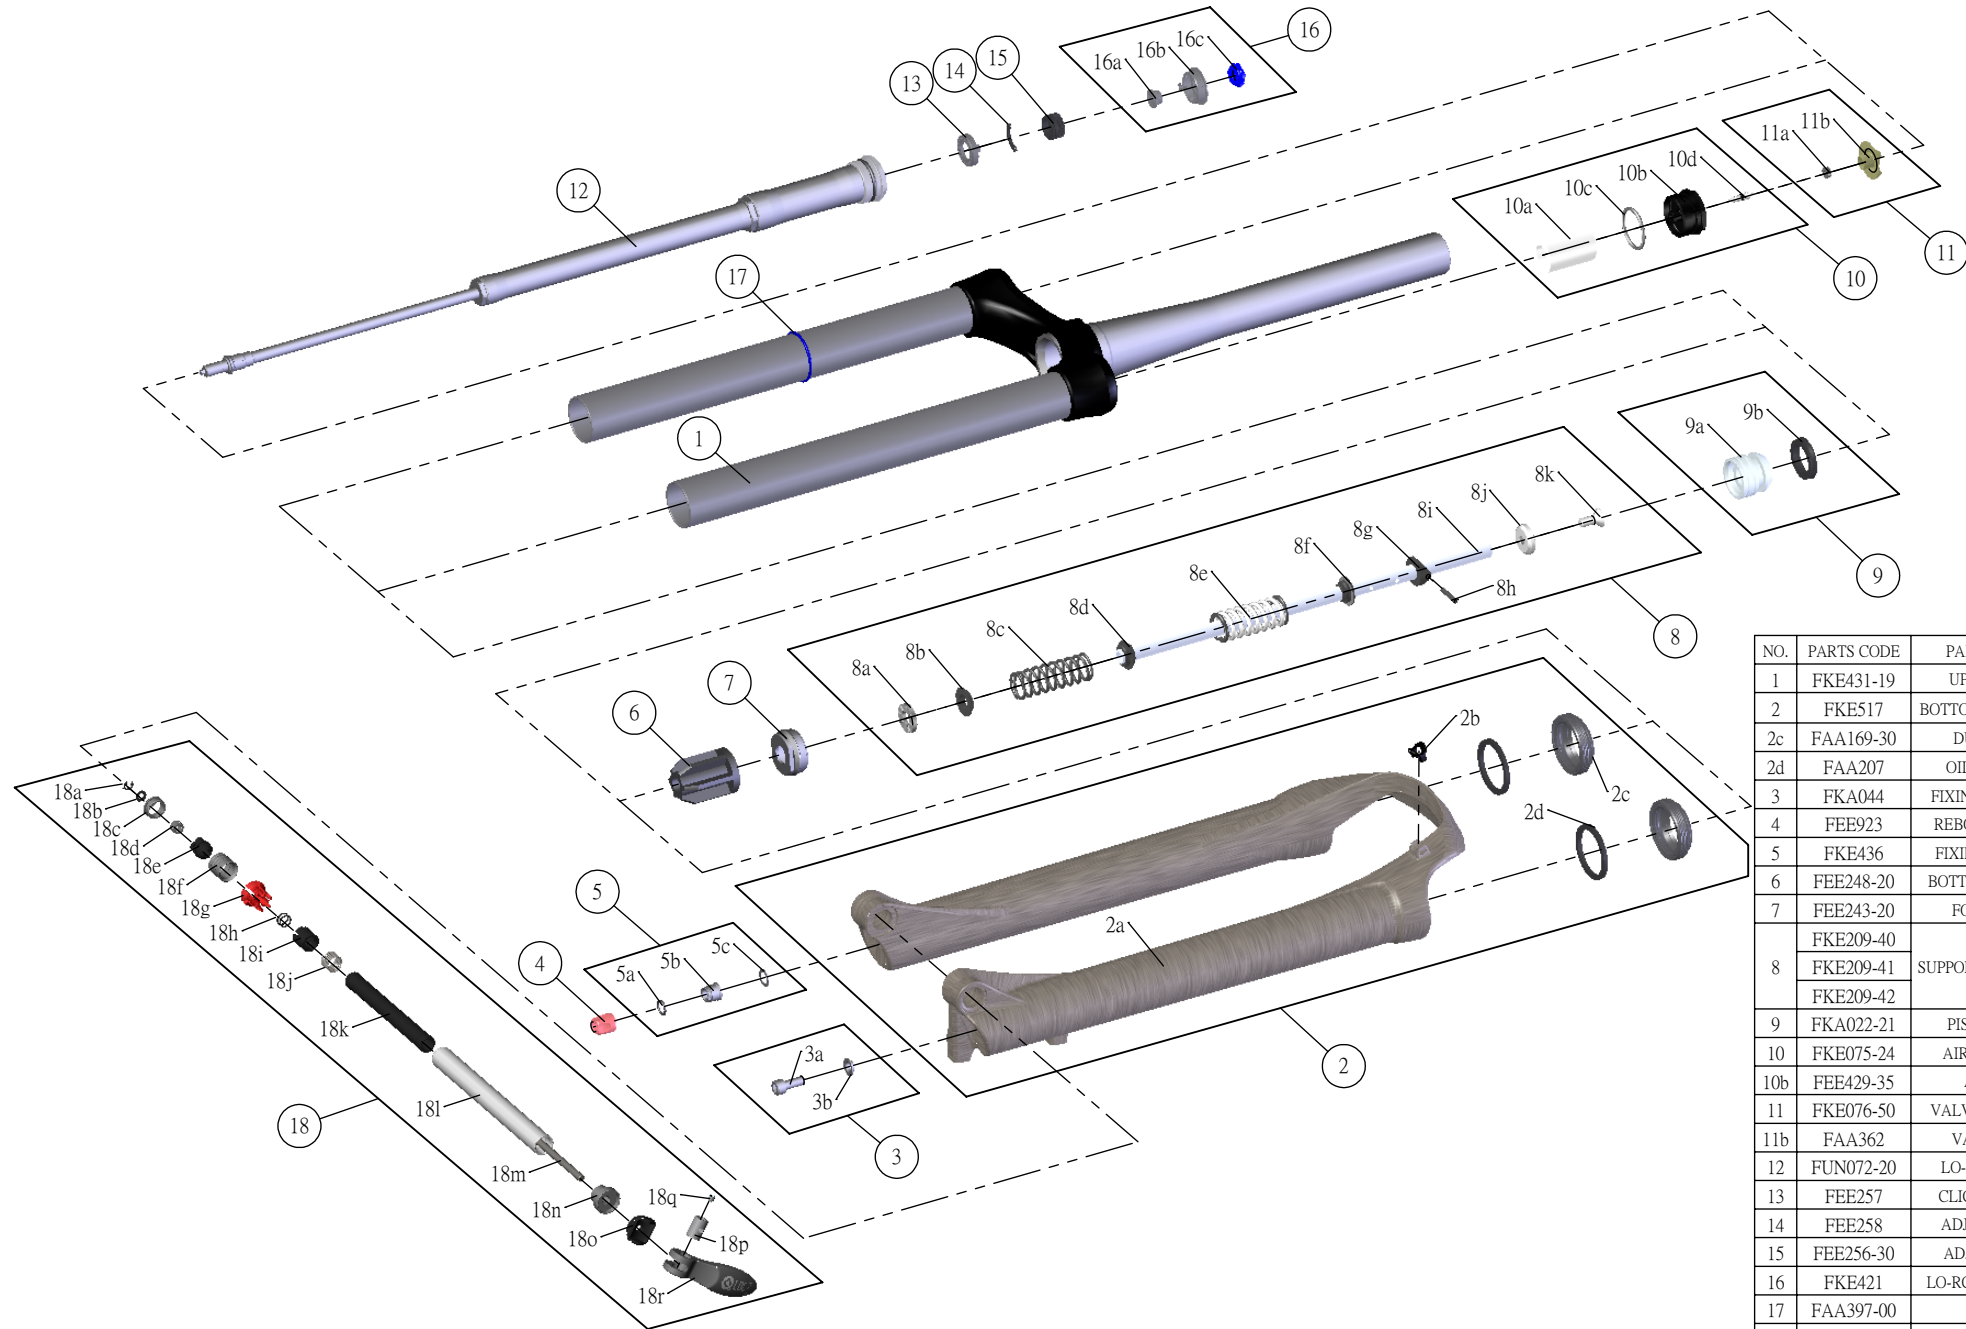

# SR SUNTOUR

## SF15-EPIXON-XC-ELITE-DS-LO-RC-15QLC2-CTS-29-

|         |            |         |   |
|---------|------------|---------|---|
| Date    | 2014.02.12 | Version | 1 |
| Amended |            |         |   |

| NO. | PARTS CODE | PARTS NAME        | 120 | 100 | 80 | QT |
|-----|------------|-------------------|-----|-----|----|----|
| 1   | FKE431-19  | UPPER ASSY        | *   | *   | *  | 1  |
| 2   | FKE517     | BOTTOM CASE ASSY  | *   | *   | *  | 1  |
| 2c  | FAA169-30  | DUST SEAL         | *   | *   | *  | 2  |
| 2d  | FAA207     | OIL WIPER 32      | *   | *   | *  | 2  |
| 3   | FKA044     | FIXING BOLT SET   | *   | *   | *  | 1  |
| 4   | FEE923     | REBOUND KNOB      | *   | *   | *  | 1  |
| 5   | FKE436     | FIXING NUT SET    | *   | *   | *  | 1  |
| 6   | FEE248-20  | BOTTOM STOPPER    | *   | *   | *  | 1  |
| 7   | FEE243-20  | FORK NOSE         | *   | *   | *  | 1  |
| 8   | FKE209-40  | SUPPORT TUBE ASSY | *   |     |    | 1  |
|     | FKE209-41  |                   |     | *   |    | 1  |
|     | FKE209-42  |                   |     |     | *  | 1  |
| 9   | FKA022-21  | PISTON UNIT       | *   | *   | *  | 1  |
| 10  | FKE075-24  | AIR CAP ASSY      | *   | *   | *  | 1  |
| 10b | FEE429-35  | AIR CAP           | *   | *   | *  | 1  |
| 11  | FKE076-50  | VALVE CAP ASSY    | *   | *   | *  | 1  |
| 11b | FAA362     | VALVE CAP         | *   | *   | *  | 1  |
| 12  | FUN072-20  | LO-RC-29 UNIT     | *   | *   | *  | 1  |
| 13  | FEE257     | CLICK HOLDER      | *   | *   | *  | 1  |
| 14  | FEE258     | ADJUST CLICK      | *   | *   | *  | 1  |
| 15  | FEE256-30  | ADJUST CORE       | *   | *   | *  | 1  |
| 16  | FKE421     | LO-RC KNOB ASSY   | *   | *   | *  | 1  |
| 17  | FAA397-00  | O RING            | *   | *   | *  | 1  |
| 18  | FKA069-05  | 15QLC2 AXLE SET   | *   | *   | *  | 1  |