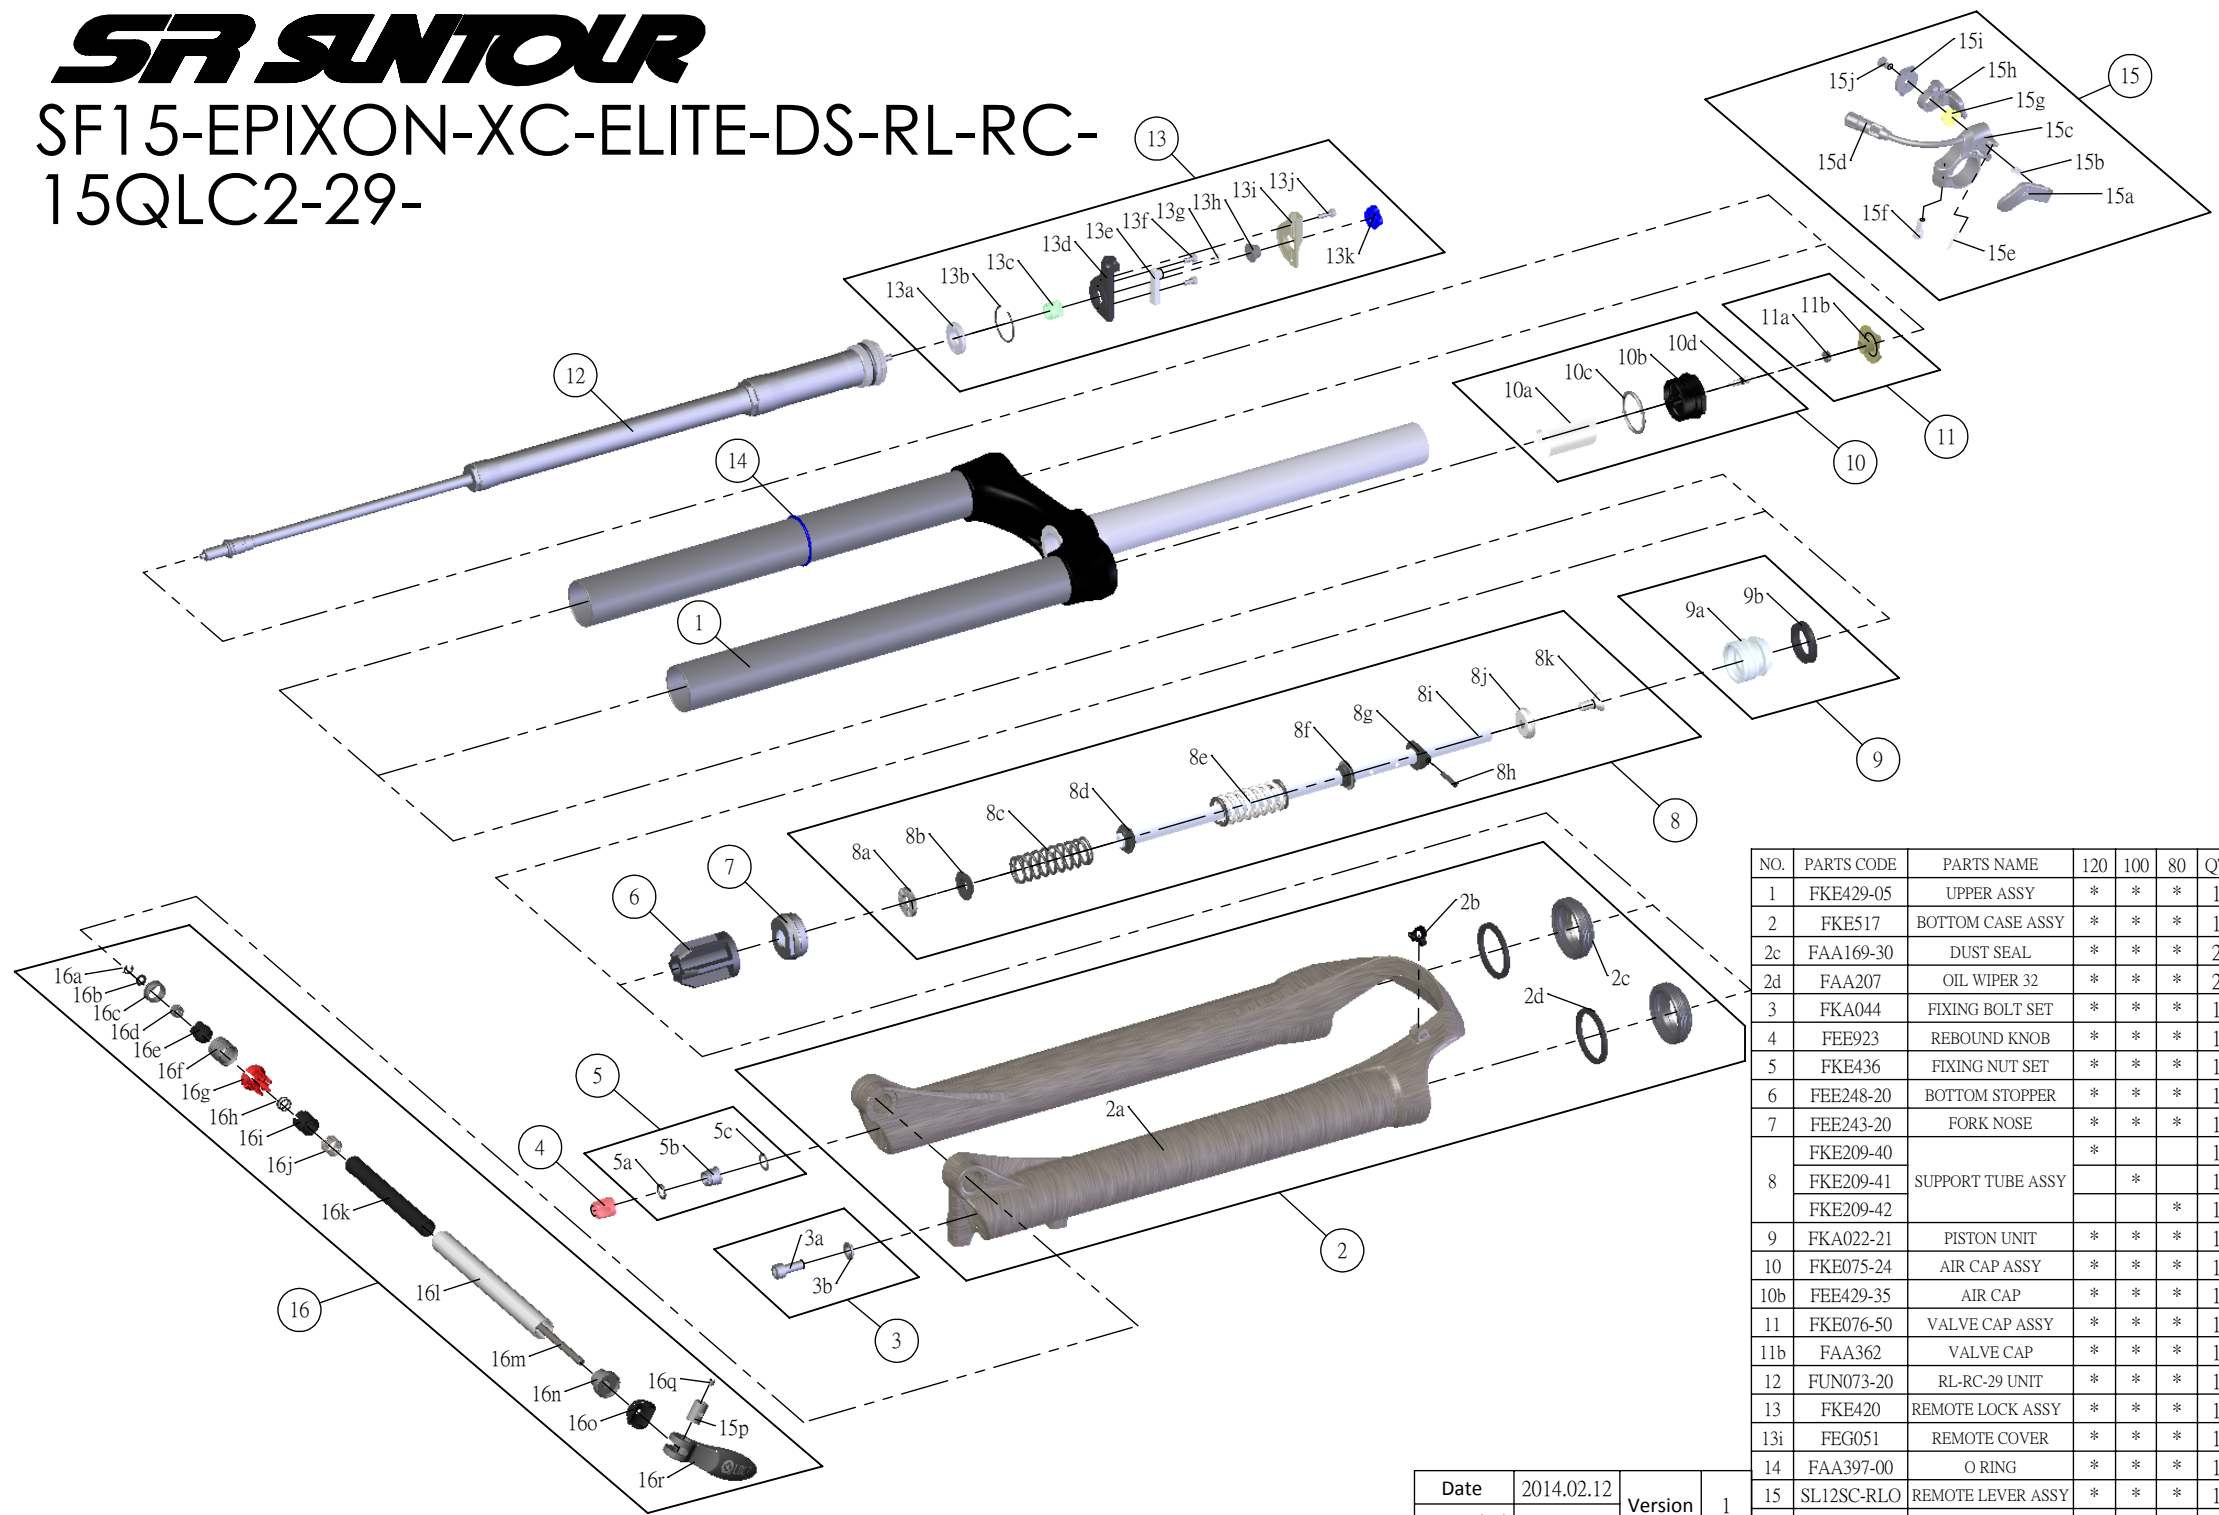

SUNTOUR

SF15-EPIXON-XC-ELITE-DS-RL-RC-
15QLC2-29-

NO.	PARTS CODE	PARTS NAME	120	100	80	QT
1	FKE429-05	UPPER ASSY	*	*	*	1
2	FKE517	BOTTOM CASE ASSY	*	*	*	1
2c	FAA169-30	DUST SEAL	*	*	*	2
2d	FAA207	OIL WIPER 32	*	*	*	2
3	FKA044	FIXING BOLT SET	*	*	*	1
4	FEE923	REBOUND KNOB	*	*	*	1
5	FKE436	FIXING NUT SET	*	*	*	1
6	FEE248-20	BOTTOM STOPPER	*	*	*	1
7	FEE243-20	FORK NOSE	*	*	*	1
8	FKE209-40	SUPPORT TUBE ASSY	*			1
	FKE209-41		*		1	
	FKE209-42			*	1	
9	FKA022-21	PISTON UNIT	*	*	*	1
10	FKE075-24	AIR CAP ASSY	*	*	*	1
10b	FEE429-35	AIR CAP	*	*	*	1
11	FKE076-50	VALVE CAP ASSY	*	*	*	1
11b	FAA362	VALVE CAP	*	*	*	1
12	FUN073-20	RL-RC-29 UNIT	*	*	*	1
13	FKE420	REMOTE LOCK ASSY	*	*	*	1
13i	FEG051	REMOTE COVER	*	*	*	1
14	FAA397-00	O RING	*	*	*	1
15	SL12SC-RLO	REMOTE LEVER ASSY	*	*	*	1
16	FKA069-05	15QLC2 AXLE SET	*	*	*	1