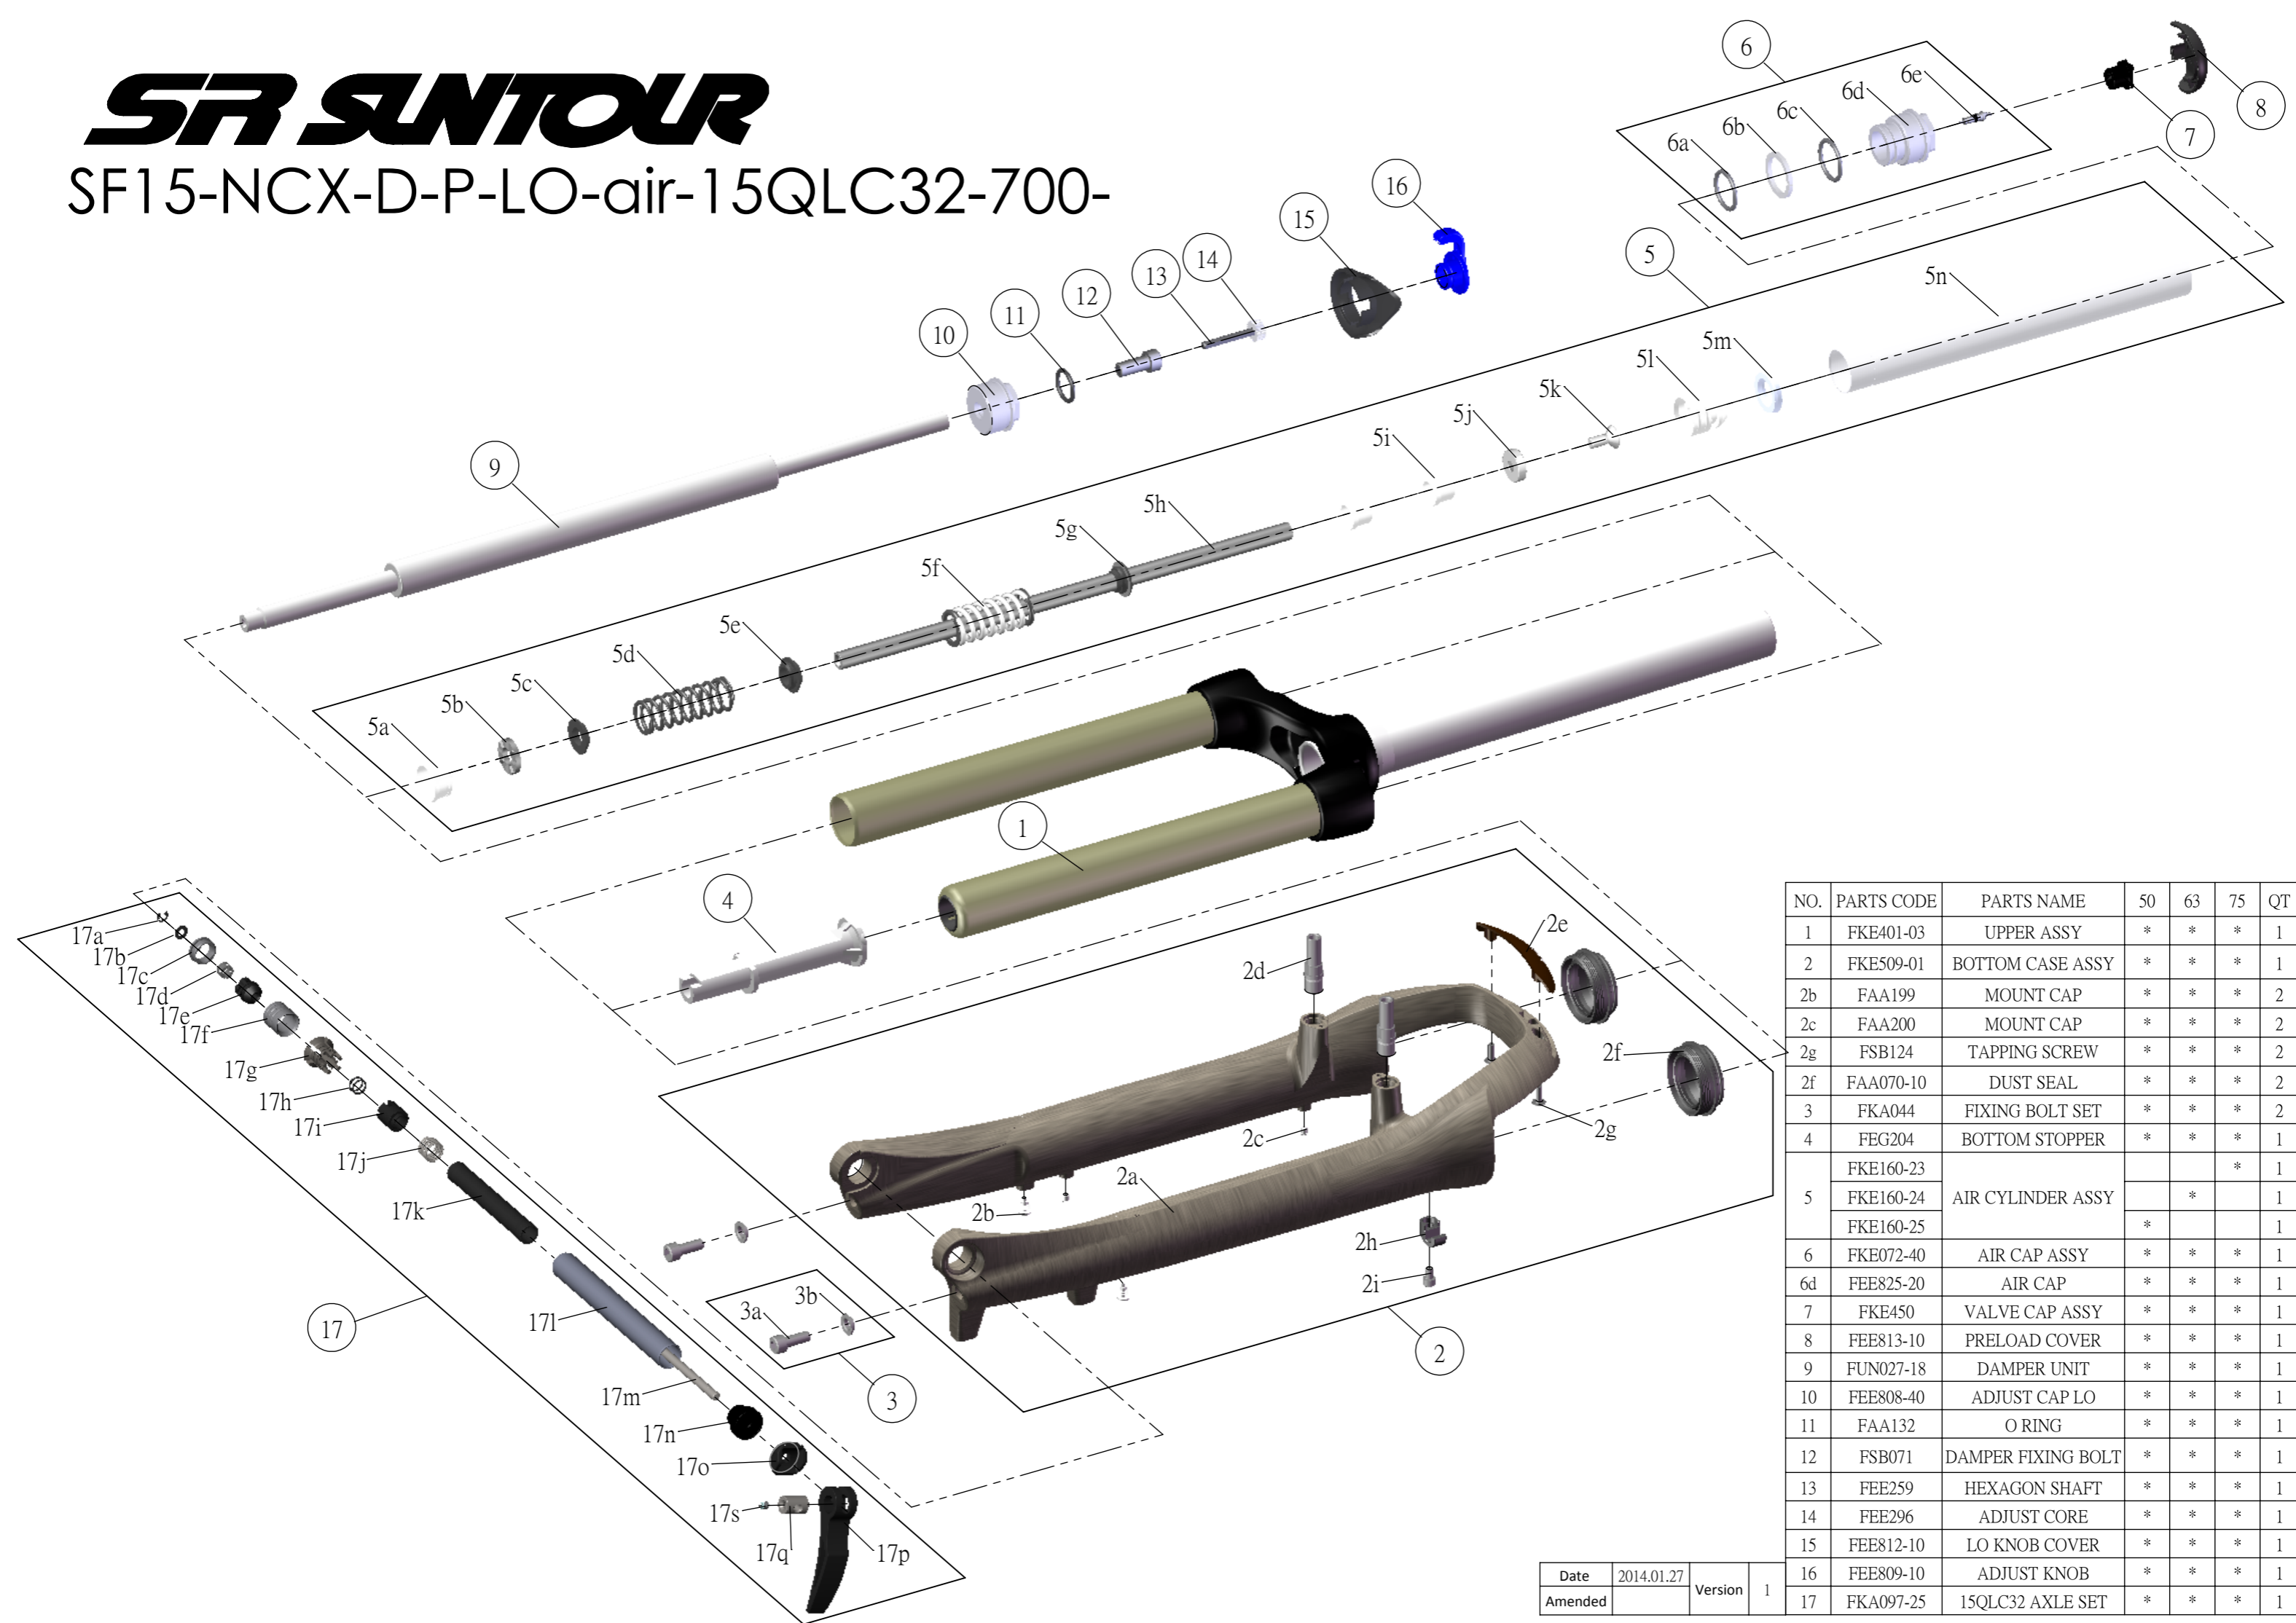

# SF SUNTOUR

SF15-NCX-D-P-LO-air-15QLC32-700-

NO.	PARTS CODE	PARTS NAME	50	63	75	QT
1	FKE401-03	UPPER ASSY	*	*	*	1
2	FKE509-01	BOTTOM CASE ASSY	*	*	*	1
2b	FAA199	MOUNT CAP	*	*	*	2
2c	FAA200	MOUNT CAP	*	*	*	2
2g	FSB124	TAPPING SCREW	*	*	*	2
2f	FAA070-10	DUST SEAL	*	*	*	2
3	FKA044	FIXING BOLT SET	*	*	*	2
4	FEG204	BOTTOM STOPPER	*	*	*	1
5	FKE160-23	AIR CYLINDER ASSY			*	1
	FKE160-24		*		1	
	FKE160-25		*		1	
6	FKE072-40	AIR CAP ASSY	*	*	*	1
6d	FEE825-20	AIR CAP	*	*	*	1
7	FKE450	VALVE CAP ASSY	*	*	*	1
8	FEE813-10	PRELOAD COVER	*	*	*	1
9	FUN027-18	DAMPER UNIT	*	*	*	1
10	FEE808-40	ADJUST CAP LO	*	*	*	1
11	FAA132	O RING	*	*	*	1
12	FSB071	DAMPER FIXING BOLT	*	*	*	1
13	FEE259	HEXAGON SHAFT	*	*	*	1
14	FEE296	ADJUST CORE	*	*	*	1
15	FEE812-10	LO KNOB COVER	*	*	*	1
16	FEE809-10	ADJUST KNOB	*	*	*	1
17	FKA097-25	15QLC32 AXLE SET	*	*	*	1