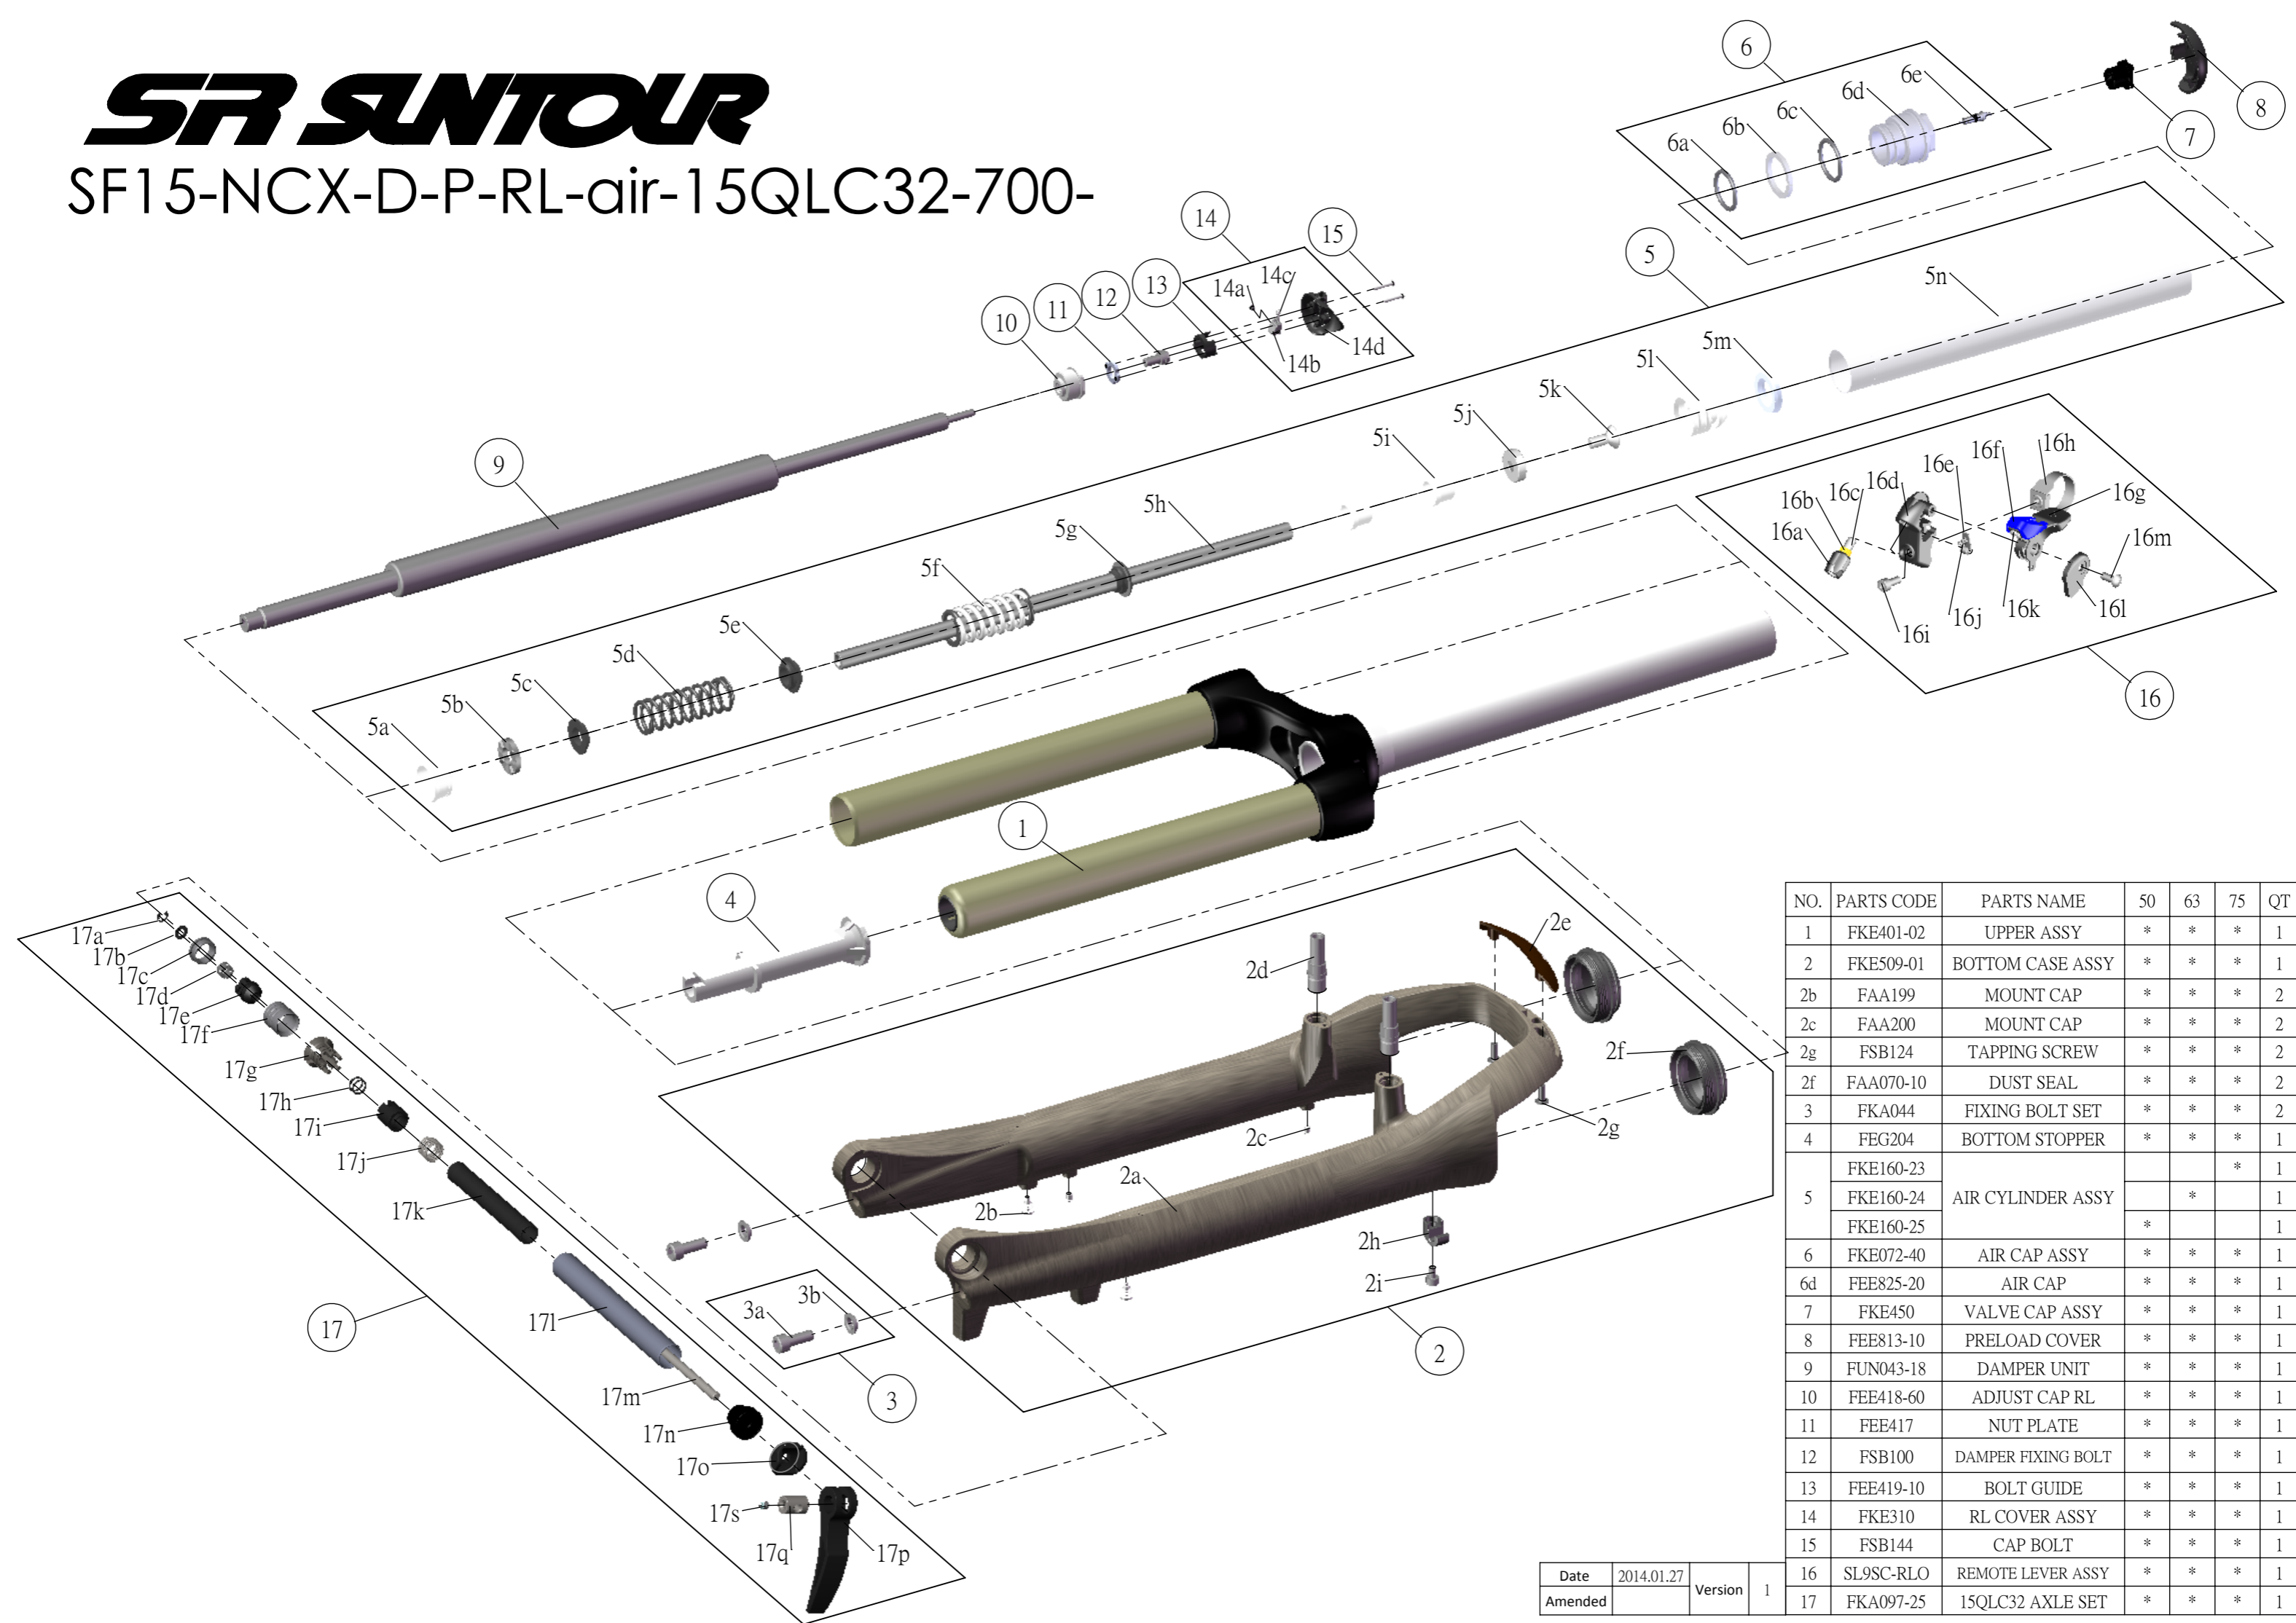

SF SUNTOUR

SF15-NCX-D-P-RL-air-15QLC32-700-

NO.	PARTS CODE	PARTS NAME	50	63	75	QT
1	FKE401-02	UPPER ASSY	*	*	*	1
2	FKE509-01	BOTTOM CASE ASSY	*	*	*	1
2b	FAA199	MOUNT CAP	*	*	*	2
2c	FAA200	MOUNT CAP	*	*	*	2
2g	FSB124	TAPPING SCREW	*	*	*	2
2f	FAA070-10	DUST SEAL	*	*	*	2
3	FKA044	FIXING BOLT SET	*	*	*	2
4	FEG204	BOTTOM STOPPER	*	*	*	1
5	FKE160-23	AIR CYLINDER ASSY			*	1
	FKE160-24		*		1	
	FKE160-25		*		1	
6	FKE072-40	AIR CAP ASSY	*	*	*	1
6d	FEE825-20	AIR CAP	*	*	*	1
7	FKE450	VALVE CAP ASSY	*	*	*	1
8	FEE813-10	PRELOAD COVER	*	*	*	1
9	FUN043-18	DAMPER UNIT	*	*	*	1
10	FEE418-60	ADJUST CAP RL	*	*	*	1
11	FEE417	NUT PLATE	*	*	*	1
12	FSB100	DAMPER FIXING BOLT	*	*	*	1
13	FEE419-10	BOLT GUIDE	*	*	*	1
14	FKE310	RL COVER ASSY	*	*	*	1
15	FSB144	CAP BOLT	*	*	*	1
16	SL9SC-RLO	REMOTE LEVER ASSY	*	*	*	1
17	FKA097-25	15QLC32 AXLE SET	*	*	*	1