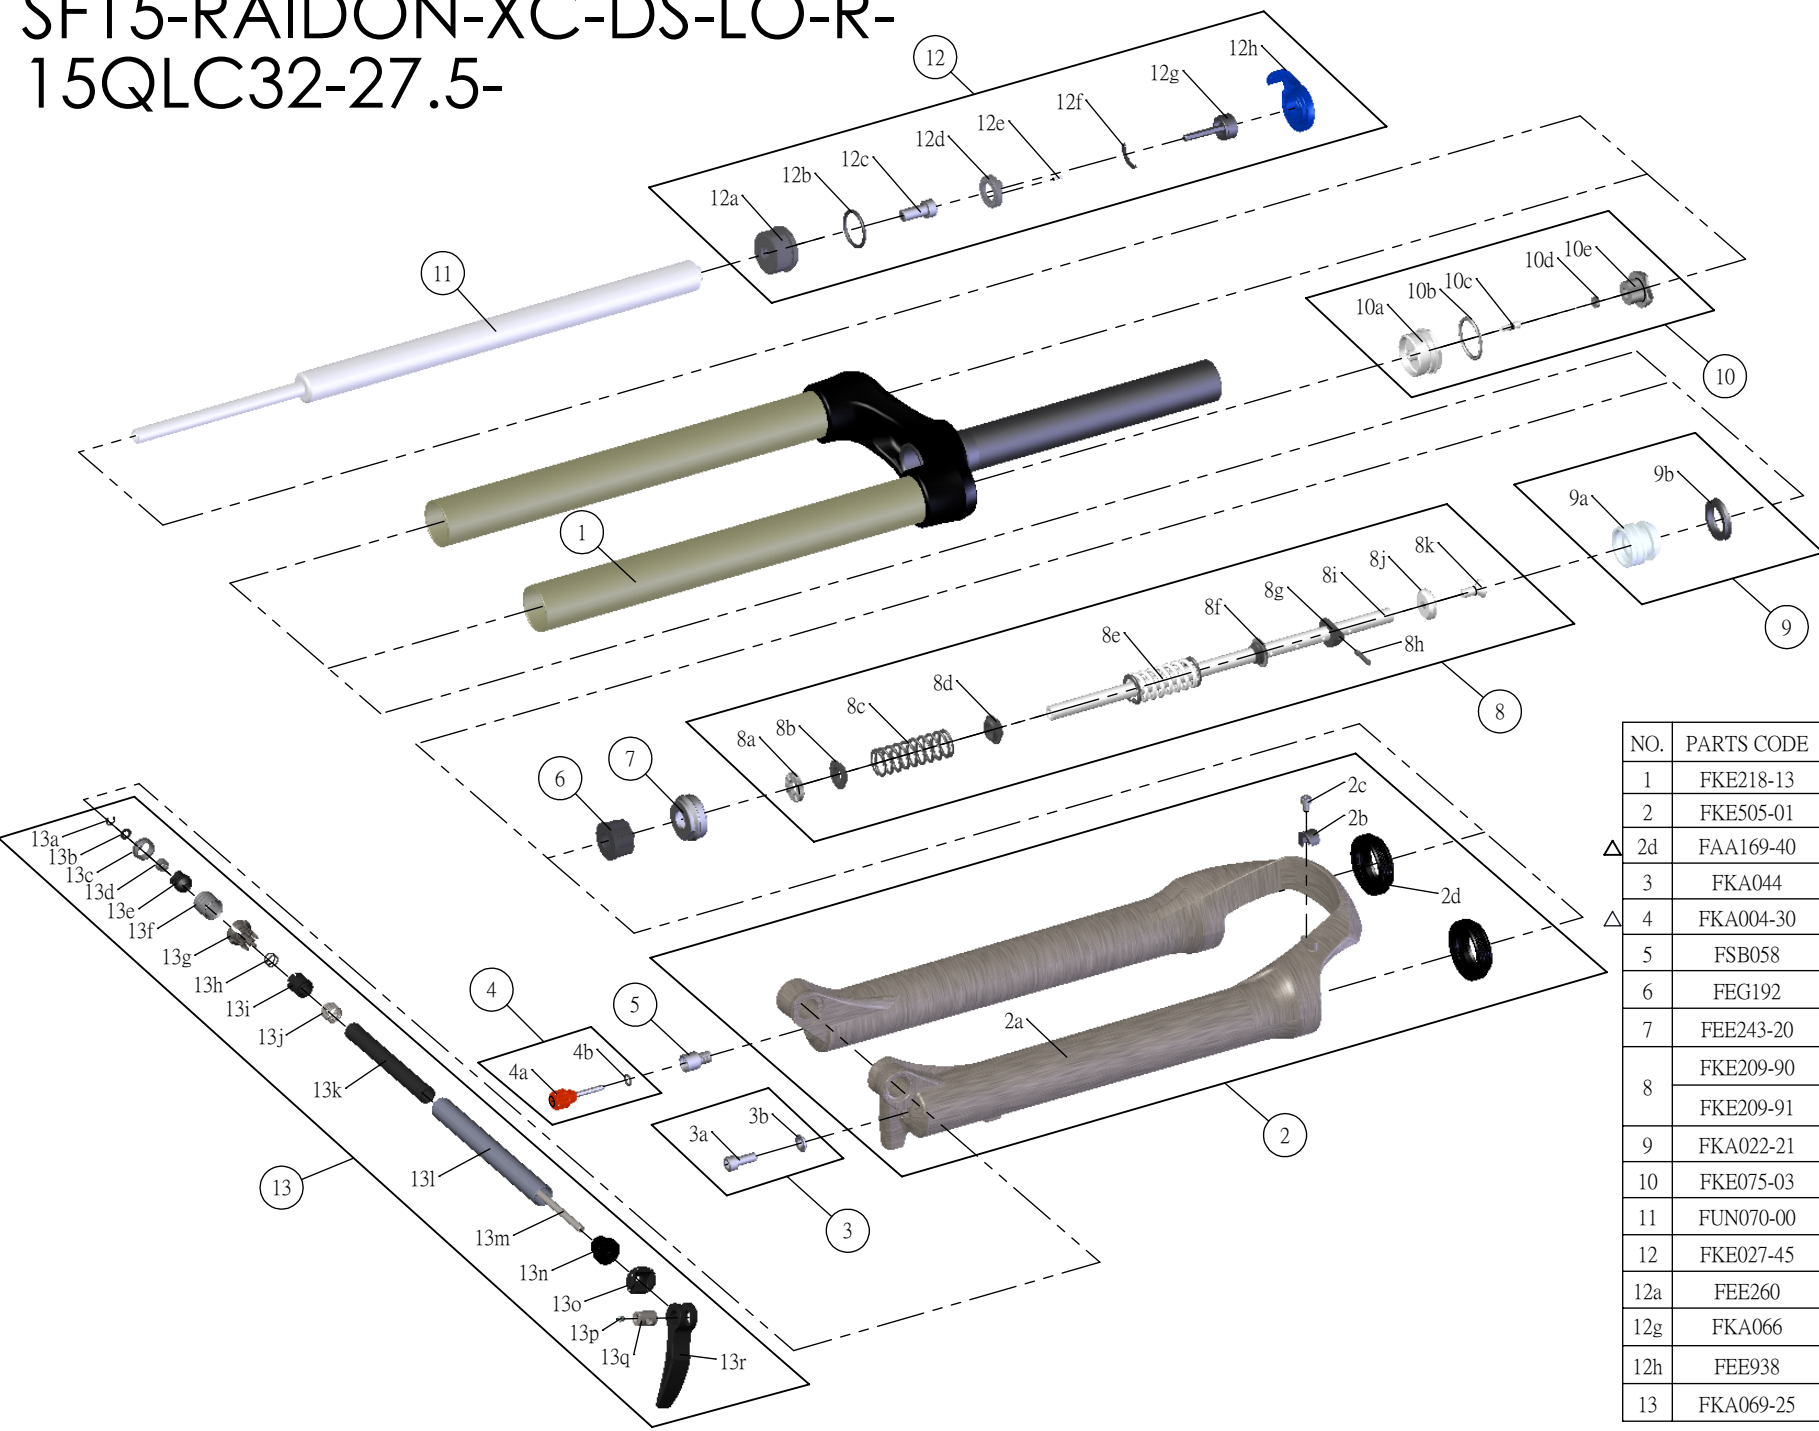

SUNTOUR

SF15-RAIDON-XC-DS-LO-R- 15QLC32-27.5-

Date	2014.01.22	Version	2
Amended	2014.03.06		

NO.	PARTS CODE	PARTS NAME	120	100	QT
1	FKE218-13	UPPER ASSY	*	*	1
2	FKE505-01	BOTTOM CASE ASSY	*	*	1
△ 2d	FAA169-40	DUST SEAL	*	*	2
3	FKA044	FIXING BOLT SET	*	*	1
△ 4	FKA004-30	REBOUND KNOB ASSY	*	*	1
5	FSB058	DAMPER FIXING BOLT	*	*	1
6	FEG192	BOTTOM STOPPER	*	*	1
7	FEE243-20	FORK NOSE	*	*	1
8	FKE209-90	AIR CYLINDER ASSY	*		1
	FKE209-91			*	1
9	FKA022-21	PISTON UNIT	*	*	1
10	FKE075-03	AIR CAP ASSY	*	*	1
11	FUN070-00	LO-R UNIT	*	*	1
12	FKE027-45	LO TOP CAP ASSY	*	*	1
12a	FEE260	ADJUST CAP	*	*	1
12g	FKA066	ADJUST CORE ASSY	*	*	1
12h	FEE938	LOCKOUT KNOB	*	*	1
13	FKA069-25	15QLC32 AXLE SET	*	*	1