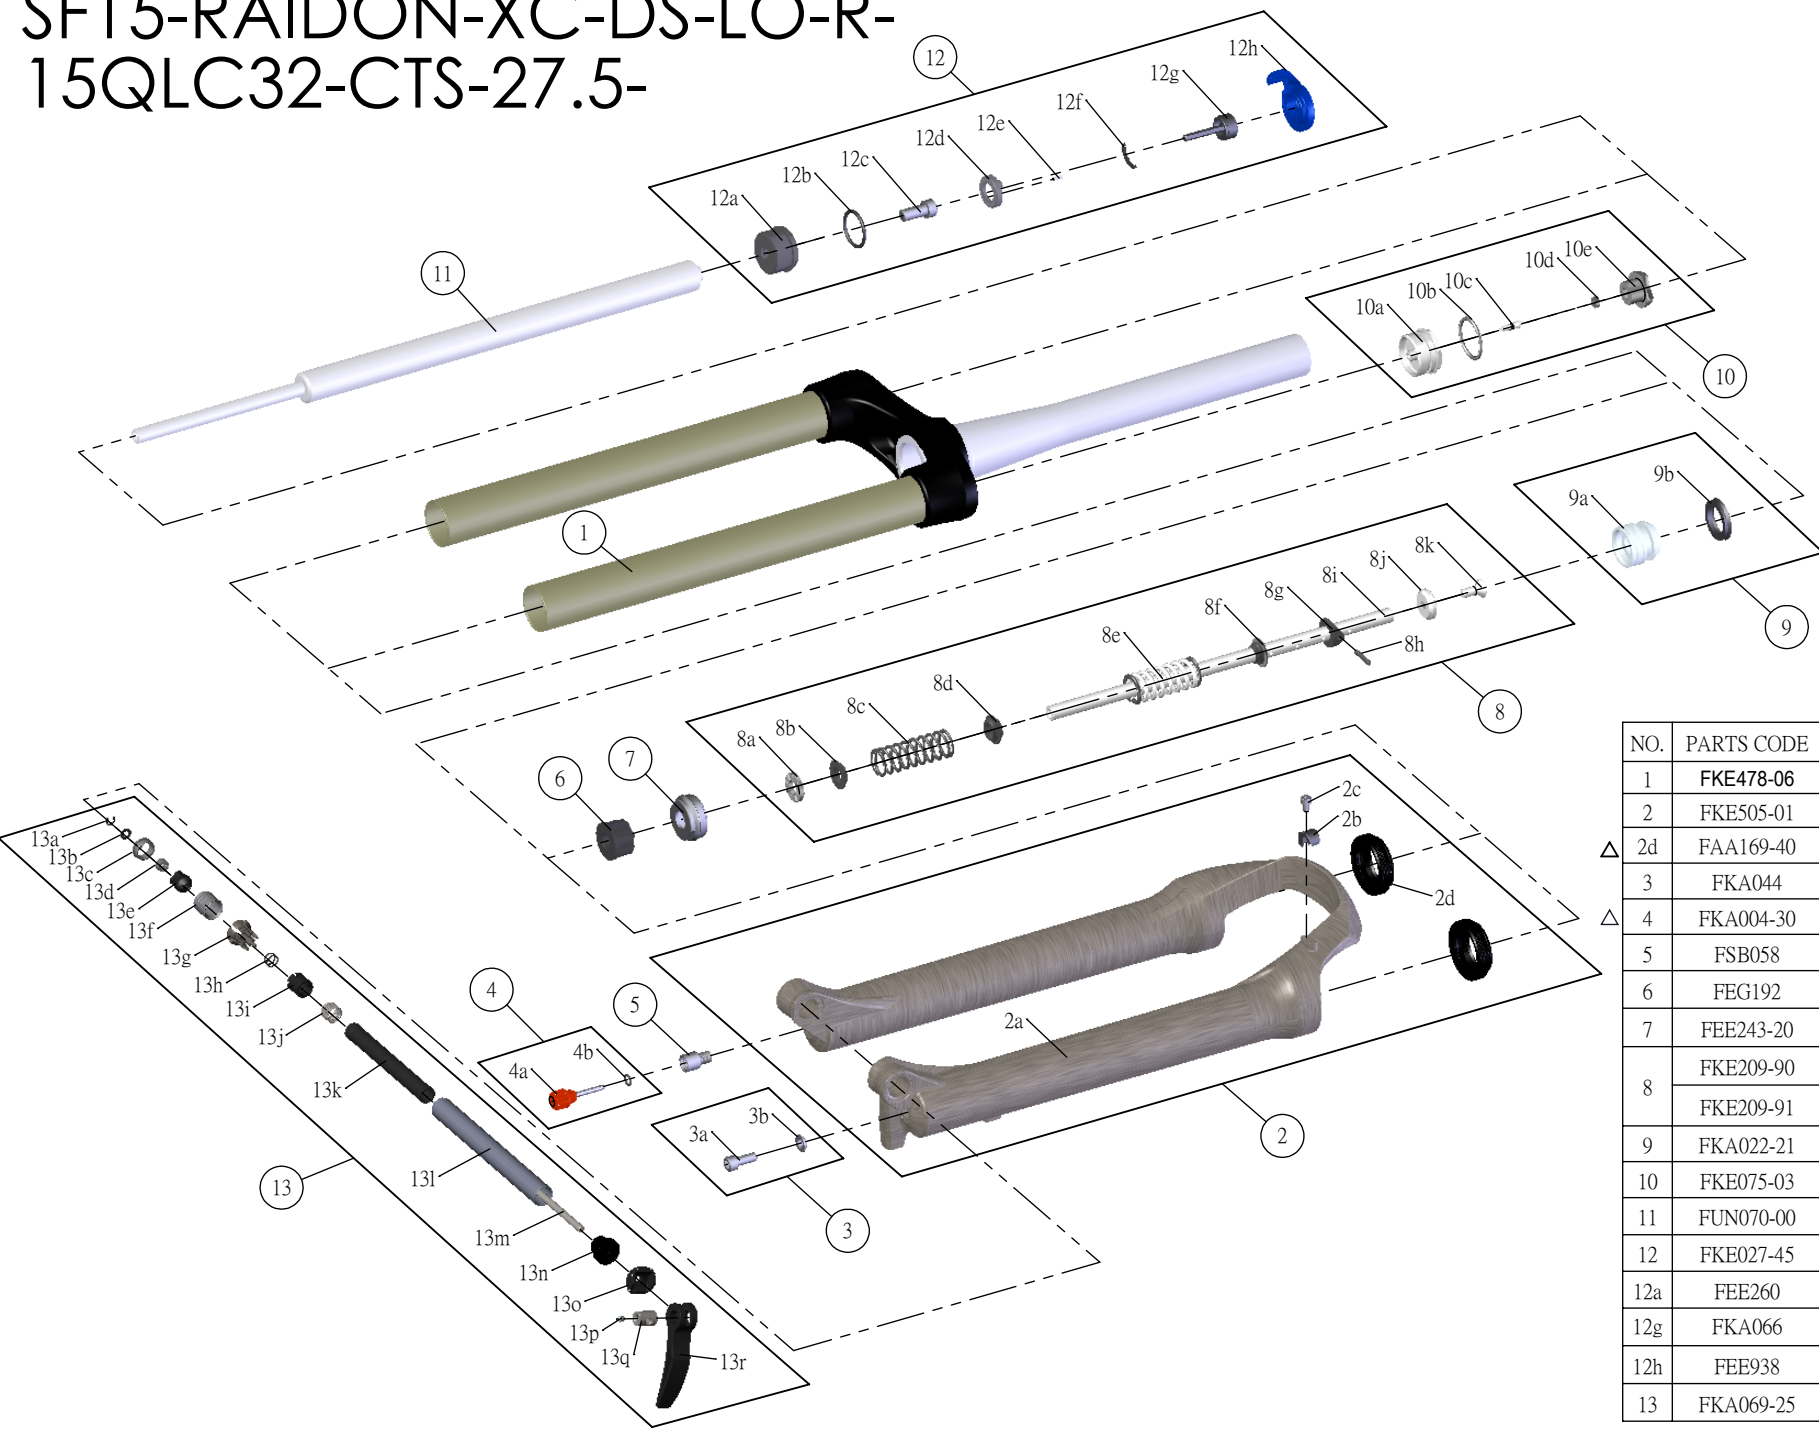

SR SUNTOUR

SF15-RAIDON-XC-DS-LO-R-
15QLC32-CTS-27.5-

Date	2014.01.22	Version	2
Amended	2014.03.06		

NO.	PARTS CODE	PARTS NAME	120	100	QT
1	FKE478-06	UPPER ASSY	*	*	1
2	FKE505-01	BOTTOM CASE ASSY	*	*	1
△ 2d	FAA169-40	DUST SEAL	*	*	2
3	FKA044	FIXING BOLT SET	*	*	1
△ 4	FKA004-30	REBOUND KNOB ASSY	*	*	1
5	FSB058	DAMPER FIXING BOLT	*	*	1
6	FEG192	BOTTOM STOPPER	*	*	1
7	FEE243-20	FORK NOSE	*	*	1
8	FKE209-90	AIR CYLINDER ASSY	*		1
	FKE209-91			*	1
9	FKA022-21	PISTON UNIT	*	*	1
10	FKE075-03	AIR CAP ASSY	*	*	1
11	FUN070-00	LO-R UNIT	*	*	1
12	FKE027-45	LO TOP CAP ASSY	*	*	1
12a	FEE260	ADJUST CAP	*	*	1
12g	FKA066	ADJUST CORE ASSY	*	*	1
12h	FEE938	LOCKOUT KNOB	*	*	1
13	FKA069-25	15QLC32 AXLE SET	*	*	1