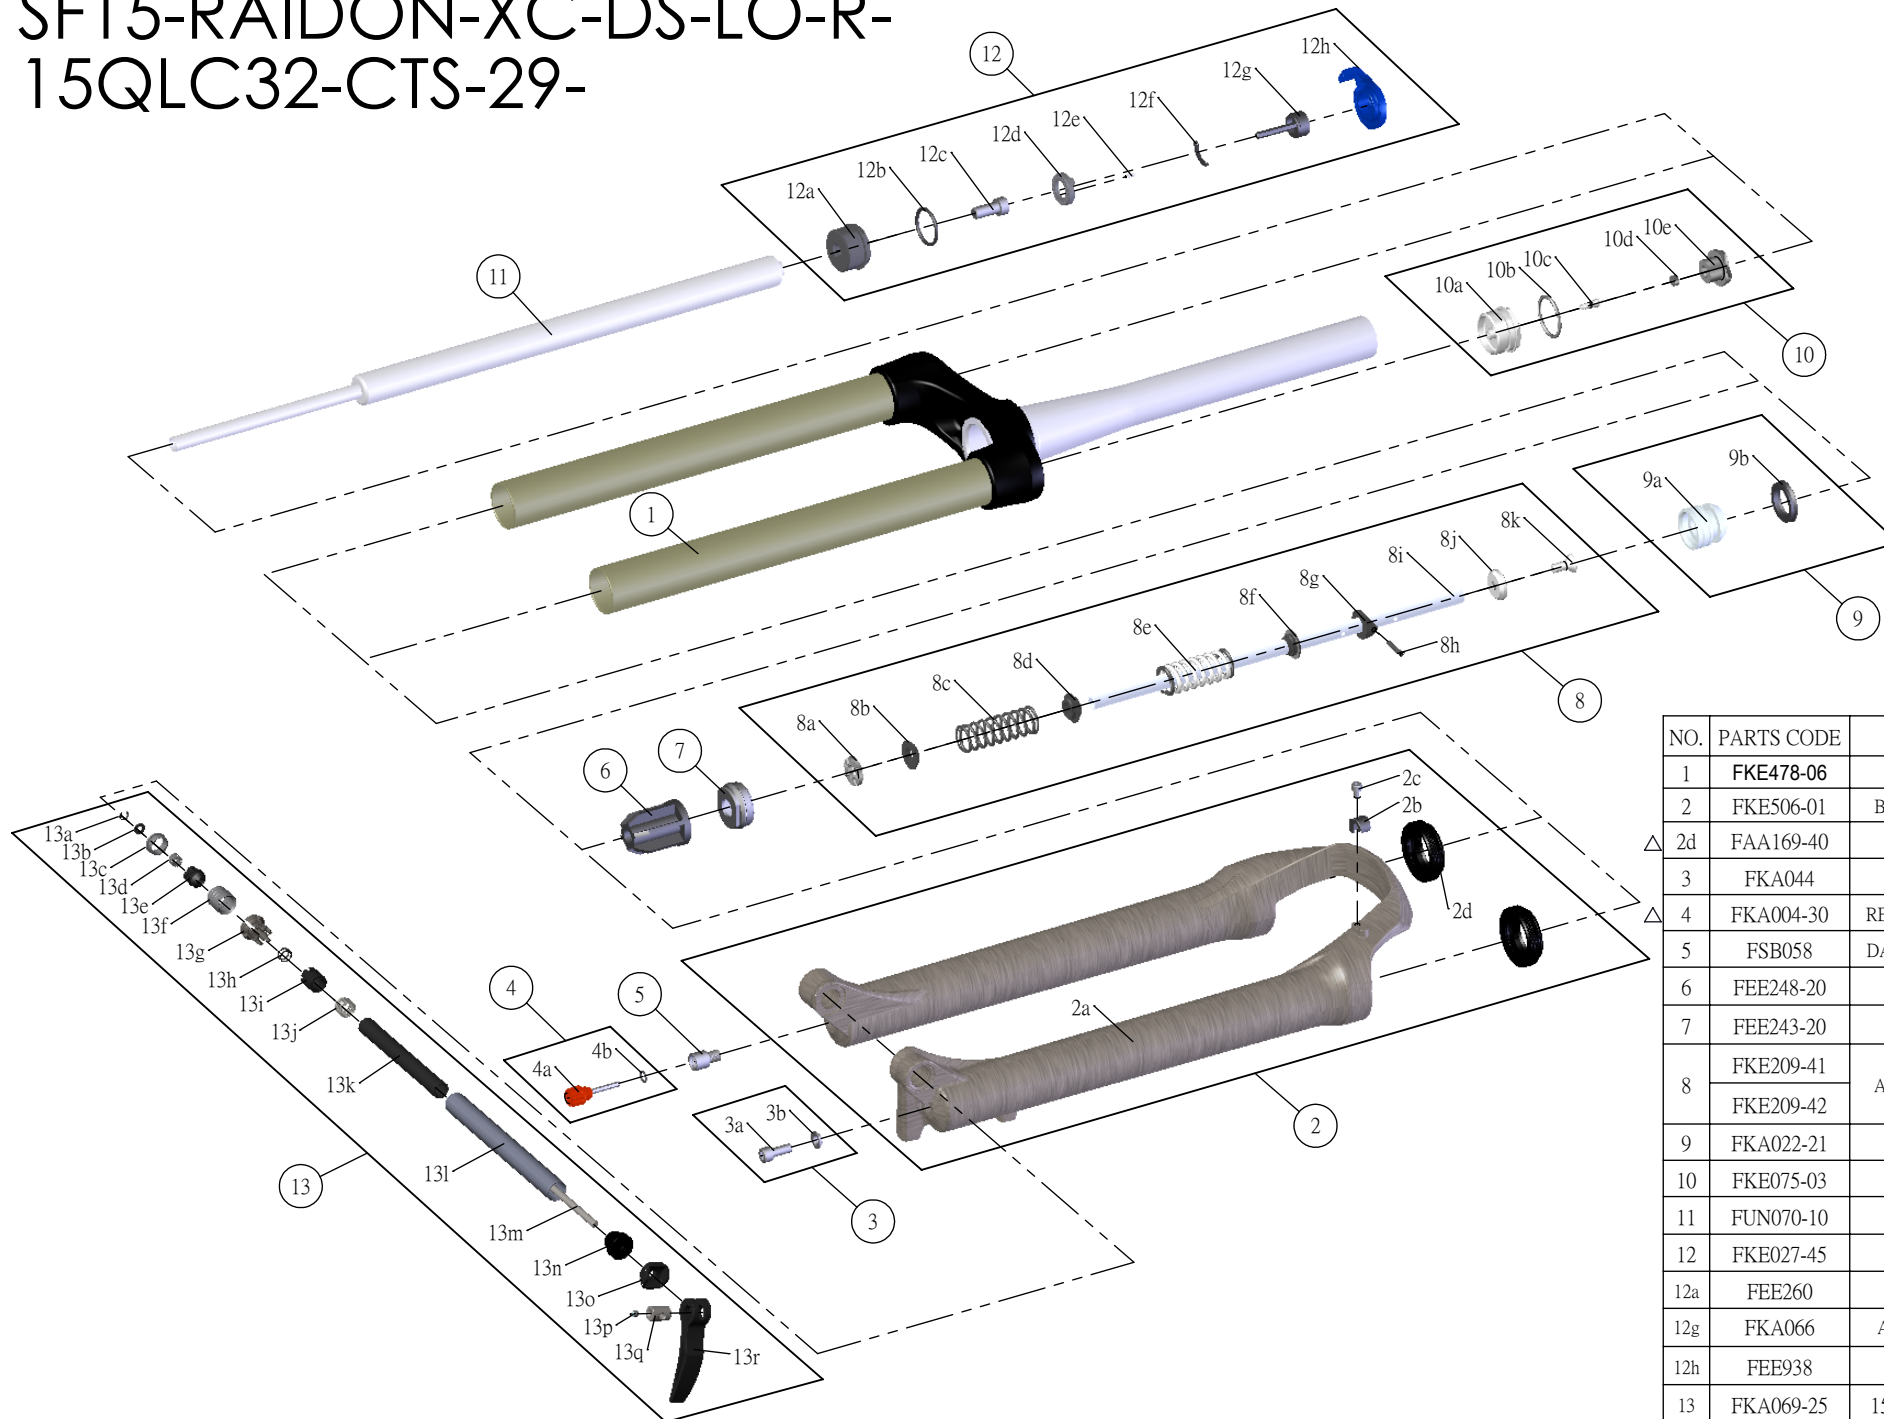

SR SUNTOUR

SF15-RAIDON-XC-DS-LO-R- 15QLC32-CTS-29-

Date	2014.01.23	Version	2
Amended	2014.03.06		

NO.	PARTS CODE	PARTS NAME	100	80	QT
1	FKE478-06	UPPER ASSY	*	*	1
2	FKE506-01	BOTTOM CASE ASSY	*	*	1
△ 2d	FAA169-40	DUST SEAL	*	*	2
3	FKA044	FIXING BOLT SET	*	*	1
4	FKA004-30	REBOUND KNOB ASSY	*	*	1
5	FSB058	DAMPER FIXING BOLT	*	*	1
6	FEE248-20	BOTTOM STOPPER	*	*	1
7	FEE243-20	FORK NOSE	*	*	1
8	FKE209-41	AIR CYLINDER ASSY	*		1
	FKE209-42			*	1
9	FKA022-21	PISTON UNIT	*	*	1
10	FKE075-03	AIR CAP ASSY	*	*	1
11	FUN070-10	LO-R UNIT	*	*	1
12	FKE027-45	LO TOP CAP ASSY	*	*	1
12a	FEE260	ADJUST CAP	*	*	1
12g	FKA066	ADJUST CORE ASSY	*	*	1
12h	FEE938	LOCKOUT KNOB	*	*	1
13	FKA069-25	15QLC32 AXLE SET	*	*	1