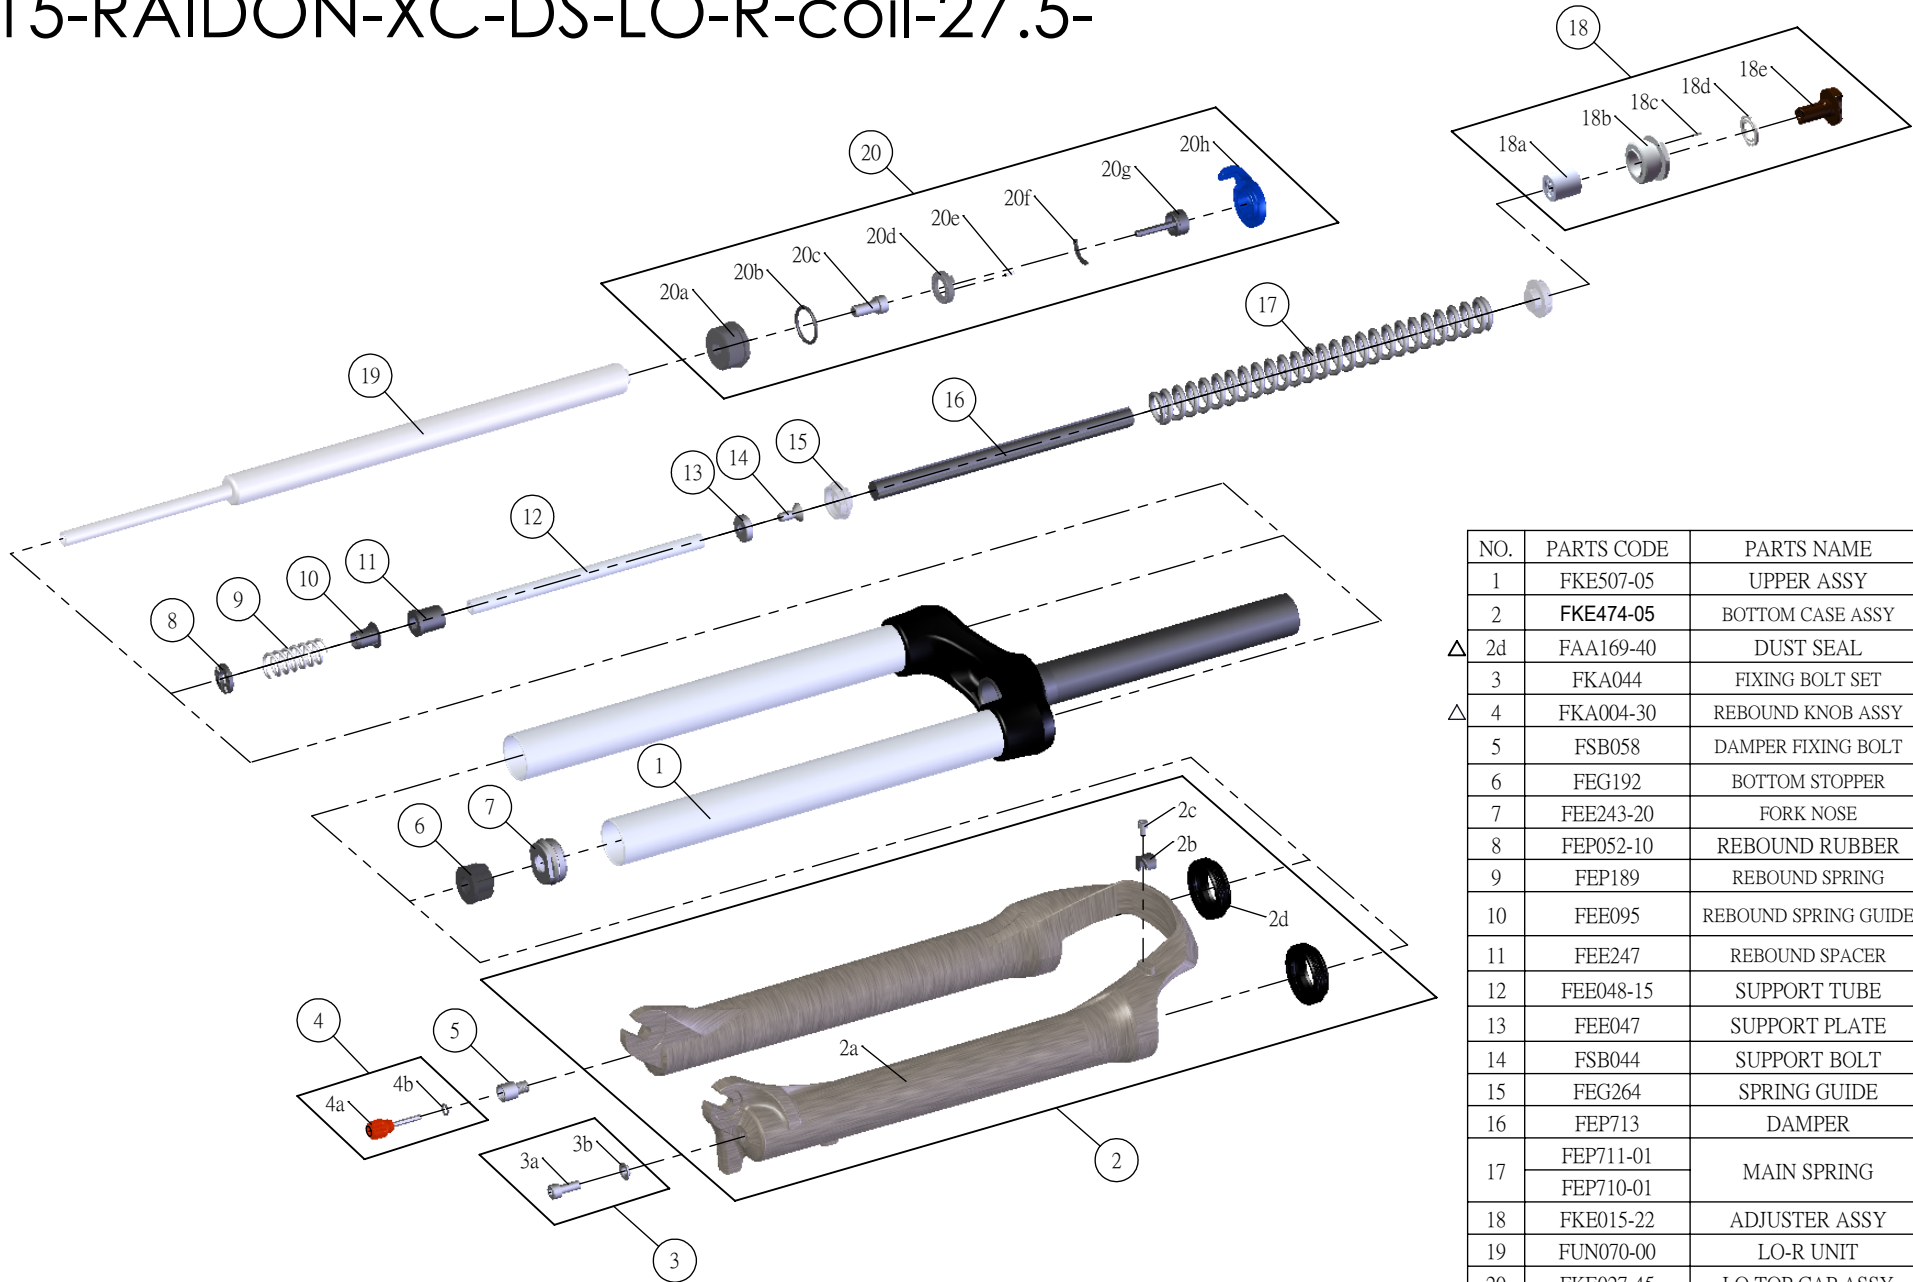

## SF15-RAIDON-XC-DS-LO-R-coil-27.5-

Date	2014.01.22	Version	2
Amended	2014.03.06		

NO.	PARTS CODE	PARTS NAME	100	120	QT
1	FKE507-05	UPPER ASSY	*	*	1
2	FKE474-05	BOTTOM CASE ASSY	*	*	1
Δ 2d	FAA169-40	DUST SEAL	*	*	2
3	FKA044	FIXING BOLT SET	*	*	1
Δ 4	FKA004-30	REBOUND KNOB ASSY	*	*	1
5	FSB058	DAMPER FIXING BOLT	*	*	1
6	FEG192	BOTTOM STOPPER	*	*	1
7	FEE243-20	FORK NOSE	*	*	1
8	FEP052-10	REBOUND RUBBER	*	*	1
9	FEP189	REBOUND SPRING	*	*	1
10	FEE095	REBOUND SPRING GUIDE	*	*	1
11	FEE247	REBOUND SPACER	*		1
12	FEE048-15	SUPPORT TUBE	*	*	1
13	FEE047	SUPPORT PLATE	*	*	1
14	FSB044	SUPPORT BOLT	*	*	1
15	FEG264	SPRING GUIDE	*	*	2
16	FEP713	DAMPER	*	*	1
17	FEP711-01	MAIN SPRING	*		1
	FEP710-01			*	1
18	FKE015-22	ADJUSTER ASSY	*	*	1
19	FUN070-00	LO-R UNIT	*	*	1
20	FKE027-45	LO TOP CAP ASSY	*	*	1
20a	FEE260	ADJUST CAP	*	*	1
20g	FKA066	ADJUST CORE ASSY	*	*	1
20h	FEE938	LOCKOUT KNOB	*	*	1