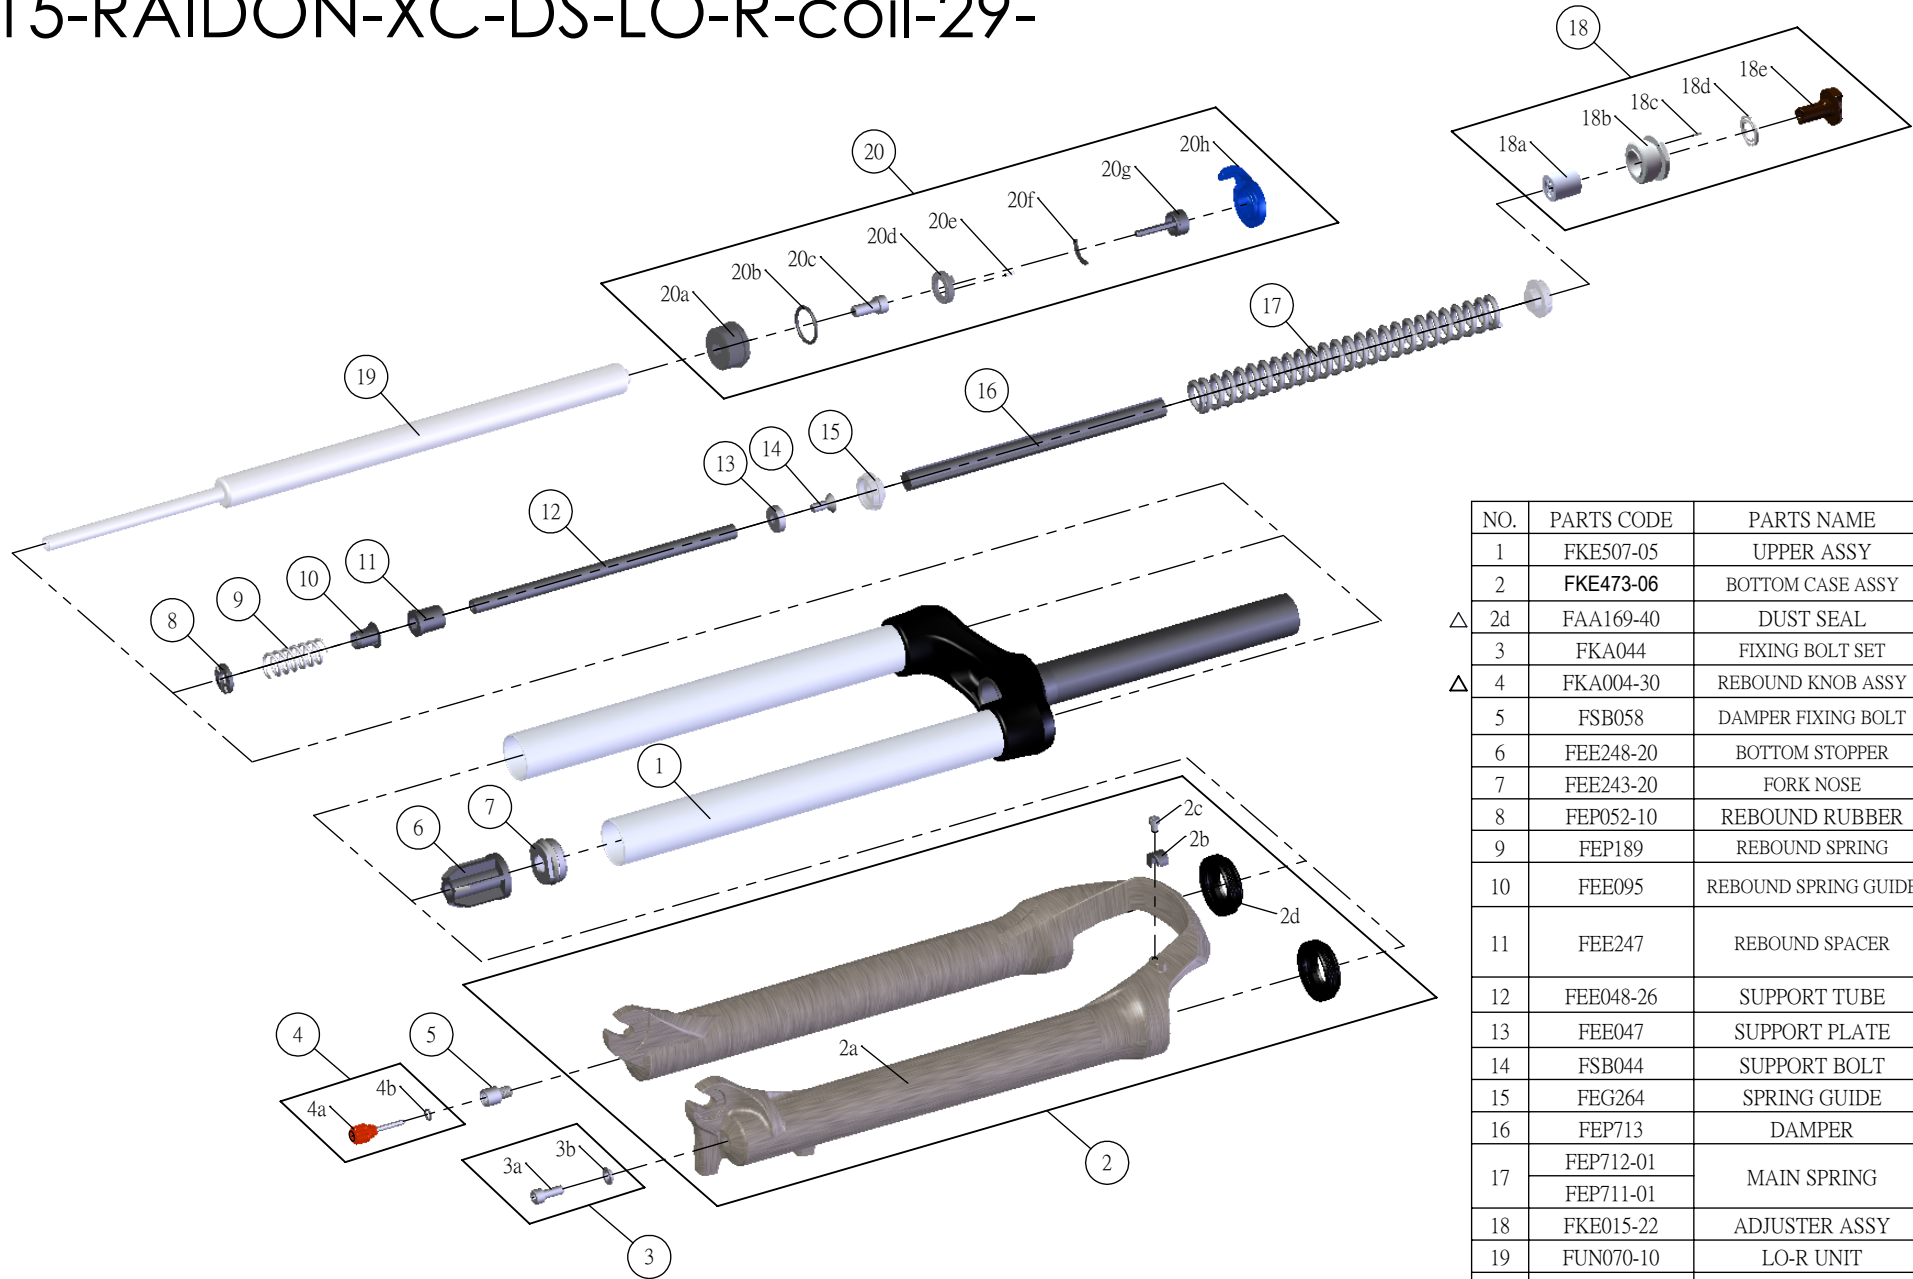

SUNTOUR

SF15-RAIDON-XC-DS-LO-R-coil-29-

Date	2014.01.24	Version	2
Amended	2014.03.06		

NO.	PARTS CODE	PARTS NAME	80	100	QT
1	FKE507-05	UPPER ASSY	*	*	1
2	FKE473-06	BOTTOM CASE ASSY	*	*	1
△ 2d	FAA169-40	DUST SEAL	*	*	2
3	FKA044	FIXING BOLT SET	*	*	1
△ 4	FKA004-30	REBOUND KNOB ASSY	*	*	1
5	FSB058	DAMPER FIXING BOLT	*	*	1
6	FEE248-20	BOTTOM STOPPER	*	*	1
7	FEE243-20	FORK NOSE	*	*	1
8	FEP052-10	REBOUND RUBBER	*	*	1
9	FEP189	REBOUND SPRING	*	*	1
10	FEE095	REBOUND SPRING GUIDE	*	*	1
11	FEE247	REBOUND SPACER		*	1
			*		2
12	FEE048-26	SUPPORT TUBE	*	*	1
13	FEE047	SUPPORT PLATE	*	*	1
14	FSB044	SUPPORT BOLT	*	*	1
15	FEG264	SPRING GUIDE	*	*	2
16	FEP713	DAMPER	*	*	1
17	FEP712-01	MAIN SPRING	*		1
	FEP711-01			*	1
18	FKE015-22	ADJUSTER ASSY	*	*	1
19	FUN070-10	LO-R UNIT	*	*	1
20	FKE027-45	LO TOP CAP ASSY	*	*	1
20a	FEE260	ADJUST CAP	*	*	1
20g	FKA066	ADJUST CORE ASSY	*	*	1
20h	FEE938	LOCKOUT KNOB	*	*	1