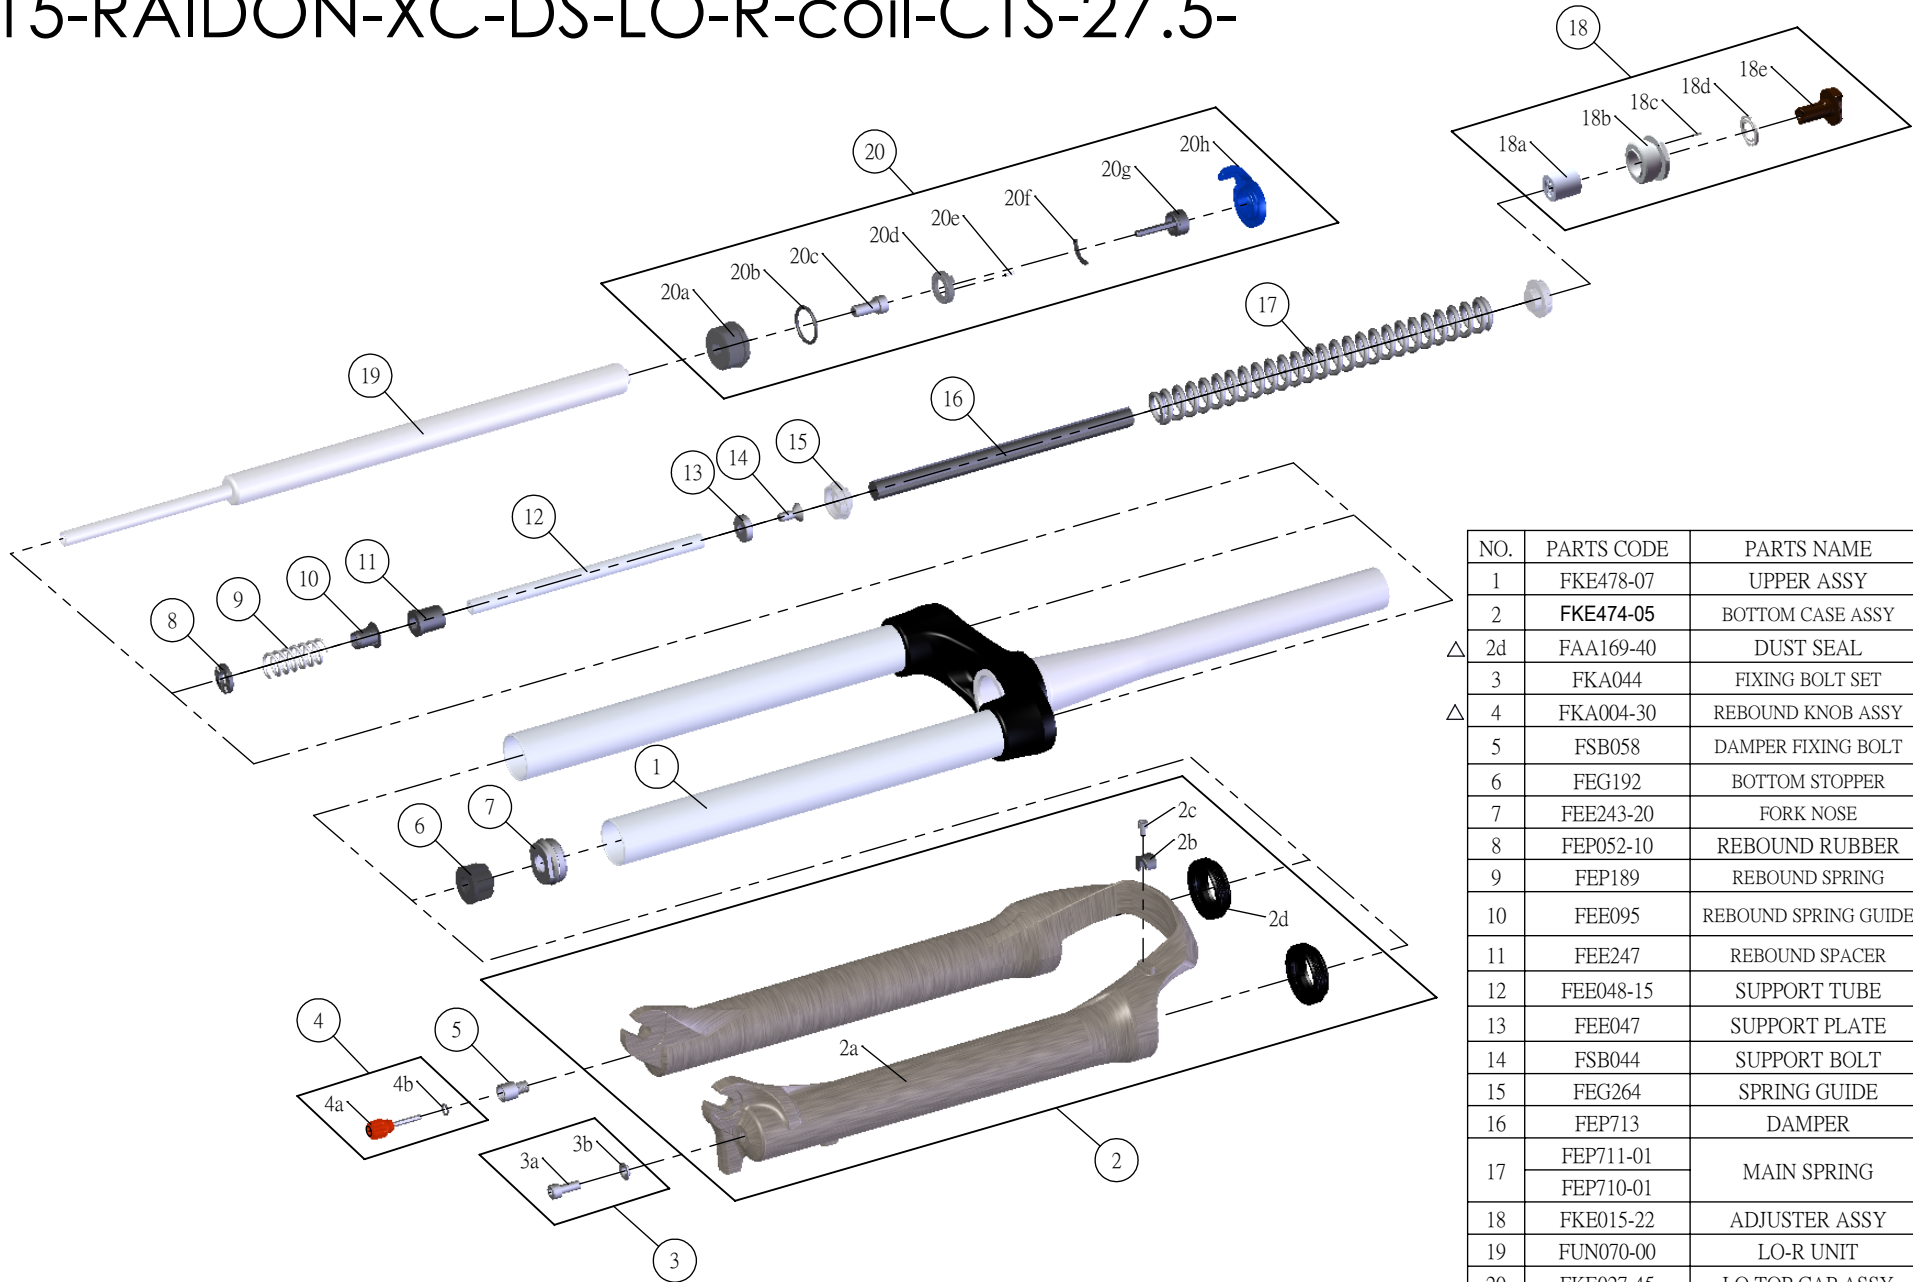

SUNTOUR

SF15-RAIDON-XC-DS-LO-R-coil-CTS-27.5-

Date	2014.01.22	Version	2
Amended	2014.03.06		

NO.	PARTS CODE	PARTS NAME	100	120	QT
1	FKE478-07	UPPER ASSY	*	*	1
2	FKE474-05	BOTTOM CASE ASSY	*	*	1
△ 2d	FAA169-40	DUST SEAL	*	*	2
3	FKA044	FIXING BOLT SET	*	*	1
△ 4	FKA004-30	REBOUND KNOB ASSY	*	*	1
5	FSB058	DAMPER FIXING BOLT	*	*	1
6	FEG192	BOTTOM STOPPER	*	*	1
7	FEE243-20	FORK NOSE	*	*	1
8	FEP052-10	REBOUND RUBBER	*	*	1
9	FEP189	REBOUND SPRING	*	*	1
10	FEE095	REBOUND SPRING GUIDE	*	*	1
11	FEE247	REBOUND SPACER	*		1
12	FEE048-15	SUPPORT TUBE	*	*	1
13	FEE047	SUPPORT PLATE	*	*	1
14	FSB044	SUPPORT BOLT	*	*	1
15	FEG264	SPRING GUIDE	*	*	2
16	FEP713	DAMPER	*	*	1
17	FEP711-01	MAIN SPRING	*		1
	FEP710-01			*	1
18	FKE015-22	ADJUSTER ASSY	*	*	1
19	FUN070-00	LO-R UNIT	*	*	1
20	FKE027-45	LO TOP CAP ASSY	*	*	1
20a	FEE260	ADJUST CAP	*	*	1
20g	FKA066	ADJUST CORE ASSY	*	*	1
20h	FEE938	LOCKOUT KNOB	*	*	1