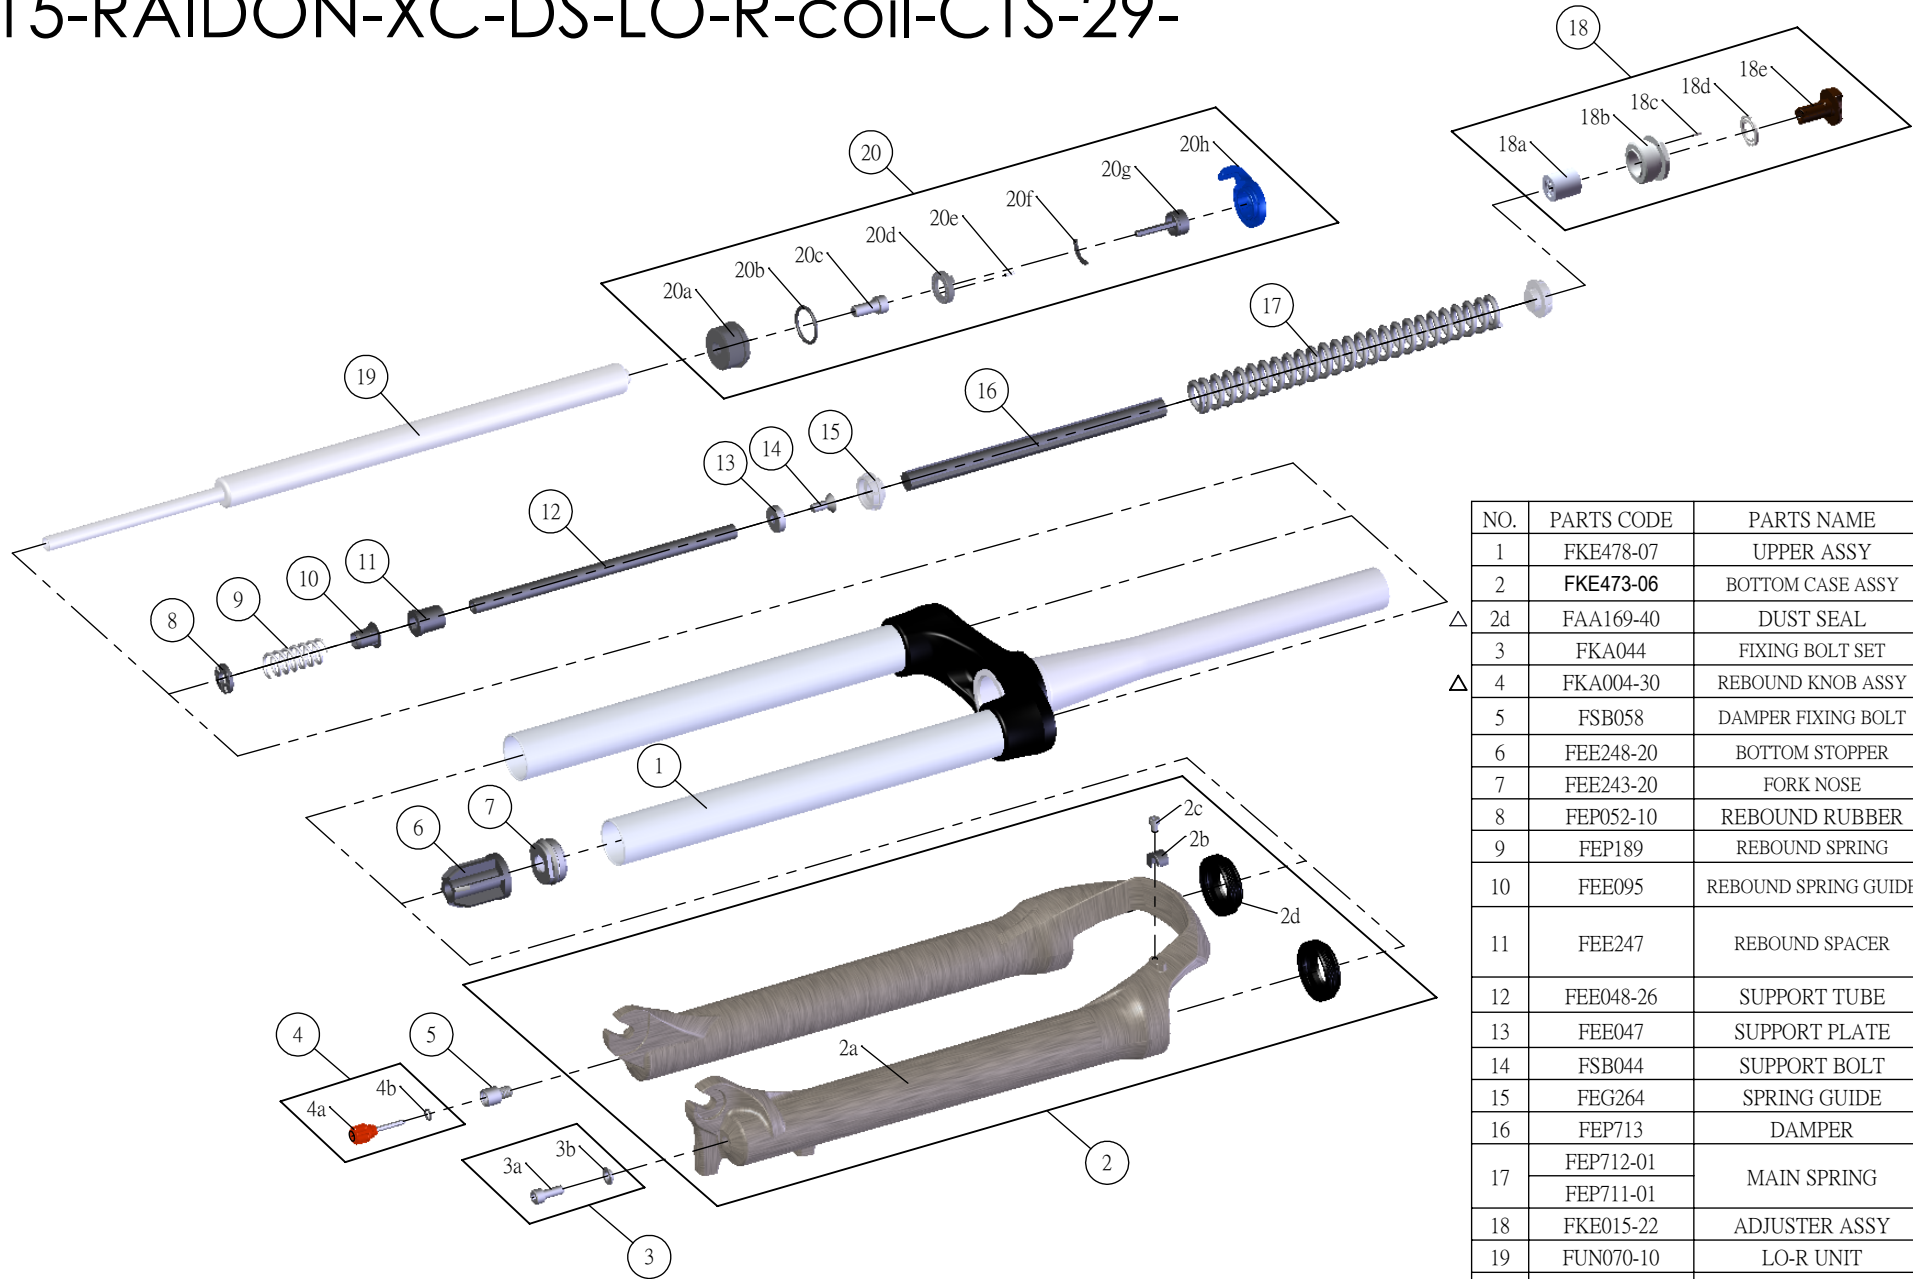

SUNTOUR

SF15-RAIDON-XC-DS-LO-R-coil-CTS-29-

Date	2014.01.24	Version	2
Amended	2014.03.06		

NO.	PARTS CODE	PARTS NAME	80	100	QT
1	FKE478-07	UPPER ASSY	*	*	1
2	FKE473-06	BOTTOM CASE ASSY	*	*	1
2d	FAA169-40	DUST SEAL	*	*	2
3	FKA044	FIXING BOLT SET	*	*	1
4	FKA004-30	REBOUND KNOB ASSY	*	*	1
5	FSB058	DAMPER FIXING BOLT	*	*	1
6	FEE248-20	BOTTOM STOPPER	*	*	1
7	FEE243-20	FORK NOSE	*	*	1
8	FEP052-10	REBOUND RUBBER	*	*	1
9	FEP189	REBOUND SPRING	*	*	1
10	FEE095	REBOUND SPRING GUIDE	*	*	1
11	FEE247	REBOUND SPACER		*	1
			*		2
12	FEE048-26	SUPPORT TUBE	*	*	1
13	FEE047	SUPPORT PLATE	*	*	1
14	FSB044	SUPPORT BOLT	*	*	1
15	FEG264	SPRING GUIDE	*	*	2
16	FEP713	DAMPER	*	*	1
17	FEP712-01	MAIN SPRING	*		1
	FEP711-01			*	1
18	FKE015-22	ADJUSTER ASSY	*	*	1
19	FUN070-10	LO-R UNIT	*	*	1
20	FKE027-45	LO TOP CAP ASSY	*	*	1
20a	FEE260	ADJUST CAP	*	*	1
20g	FKA066	ADJUST CORE ASSY	*	*	1
20h	FEE938	LOCKOUT KNOB	*	*	1