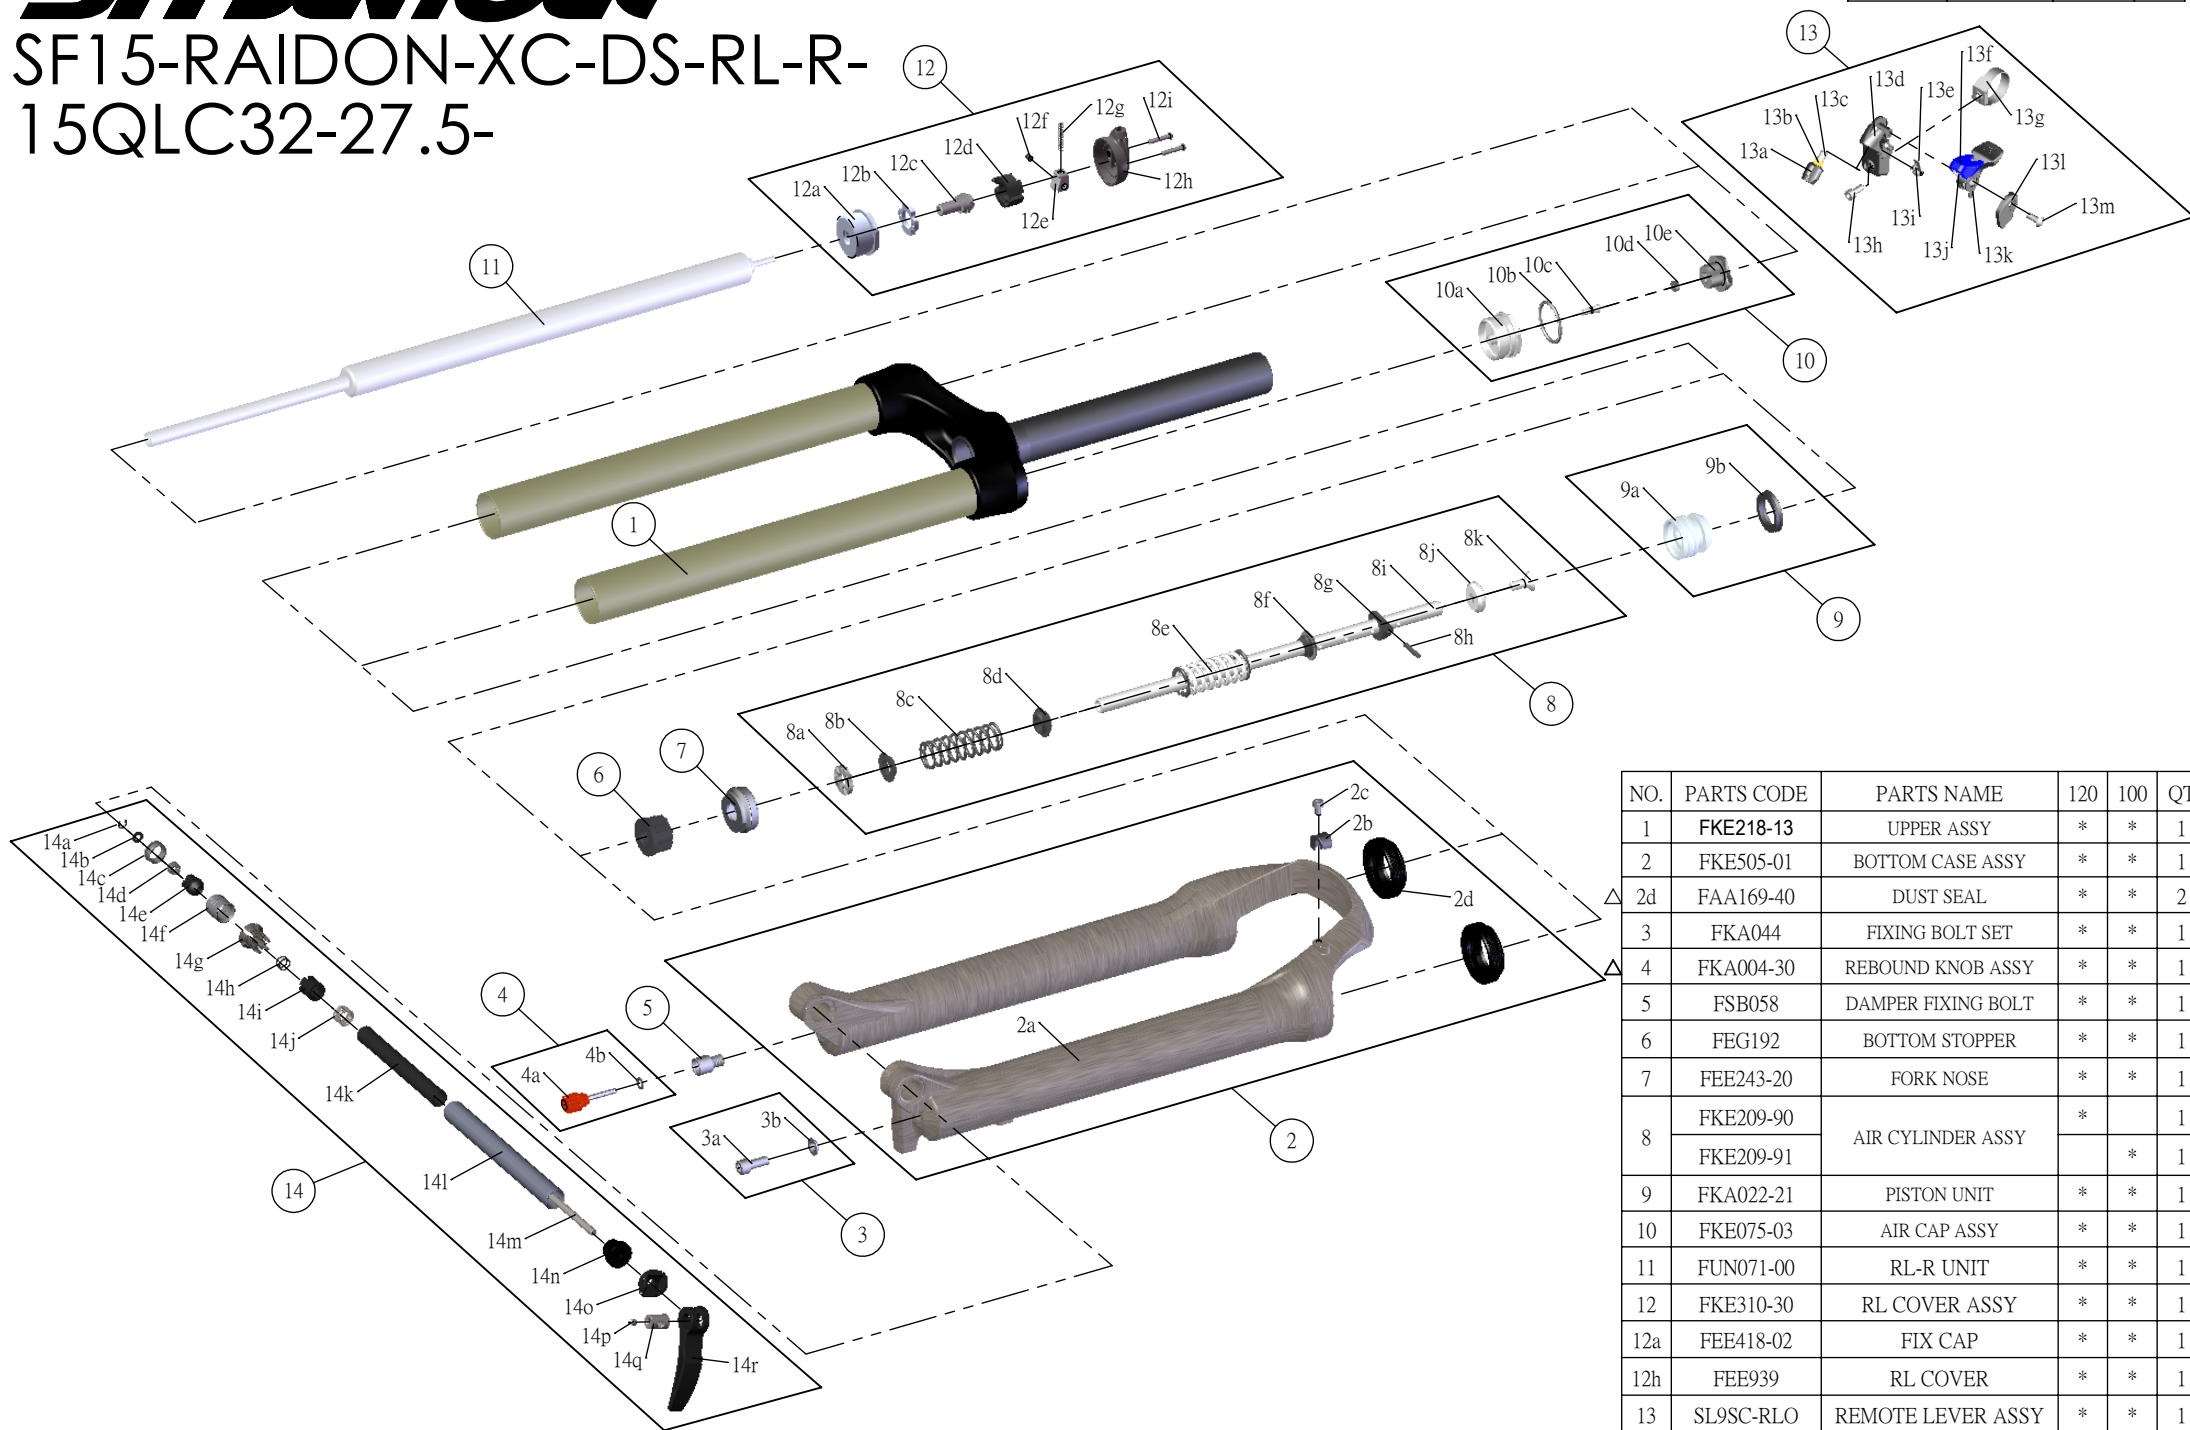

# SR SUNTOUR

## SF15-RAIDON-XC-DS-RL-R- 15QLC32-27.5-

Date	2014.01.23	Version	2
Amended	2014.03.06		

NO.	PARTS CODE	PARTS NAME	120	100	QT
1	FKE218-13	UPPER ASSY	*	*	1
2	FKE505-01	BOTTOM CASE ASSY	*	*	1
2d	FAA169-40	DUST SEAL	*	*	2
3	FKA044	FIXING BOLT SET	*	*	1
4	FKA004-30	REBOUND KNOB ASSY	*	*	1
5	FSB058	DAMPER FIXING BOLT	*	*	1
6	FEG192	BOTTOM STOPPER	*	*	1
7	FEE243-20	FORK NOSE	*	*	1
8	FKE209-90	AIR CYLINDER ASSY	*		1
	FKE209-91			*	1
9	FKA022-21	PISTON UNIT	*	*	1
10	FKE075-03	AIR CAP ASSY	*	*	1
11	FUN071-00	RL-R UNIT	*	*	1
12	FKE310-30	RL COVER ASSY	*	*	1
12a	FEE418-02	FIX CAP	*	*	1
12h	FEE939	RL COVER	*	*	1
13	SL9SC-RLO	REMOTE LEVER ASSY	*	*	1
14	FKA069-25	15QLC32 AXLE SET	*	*	1