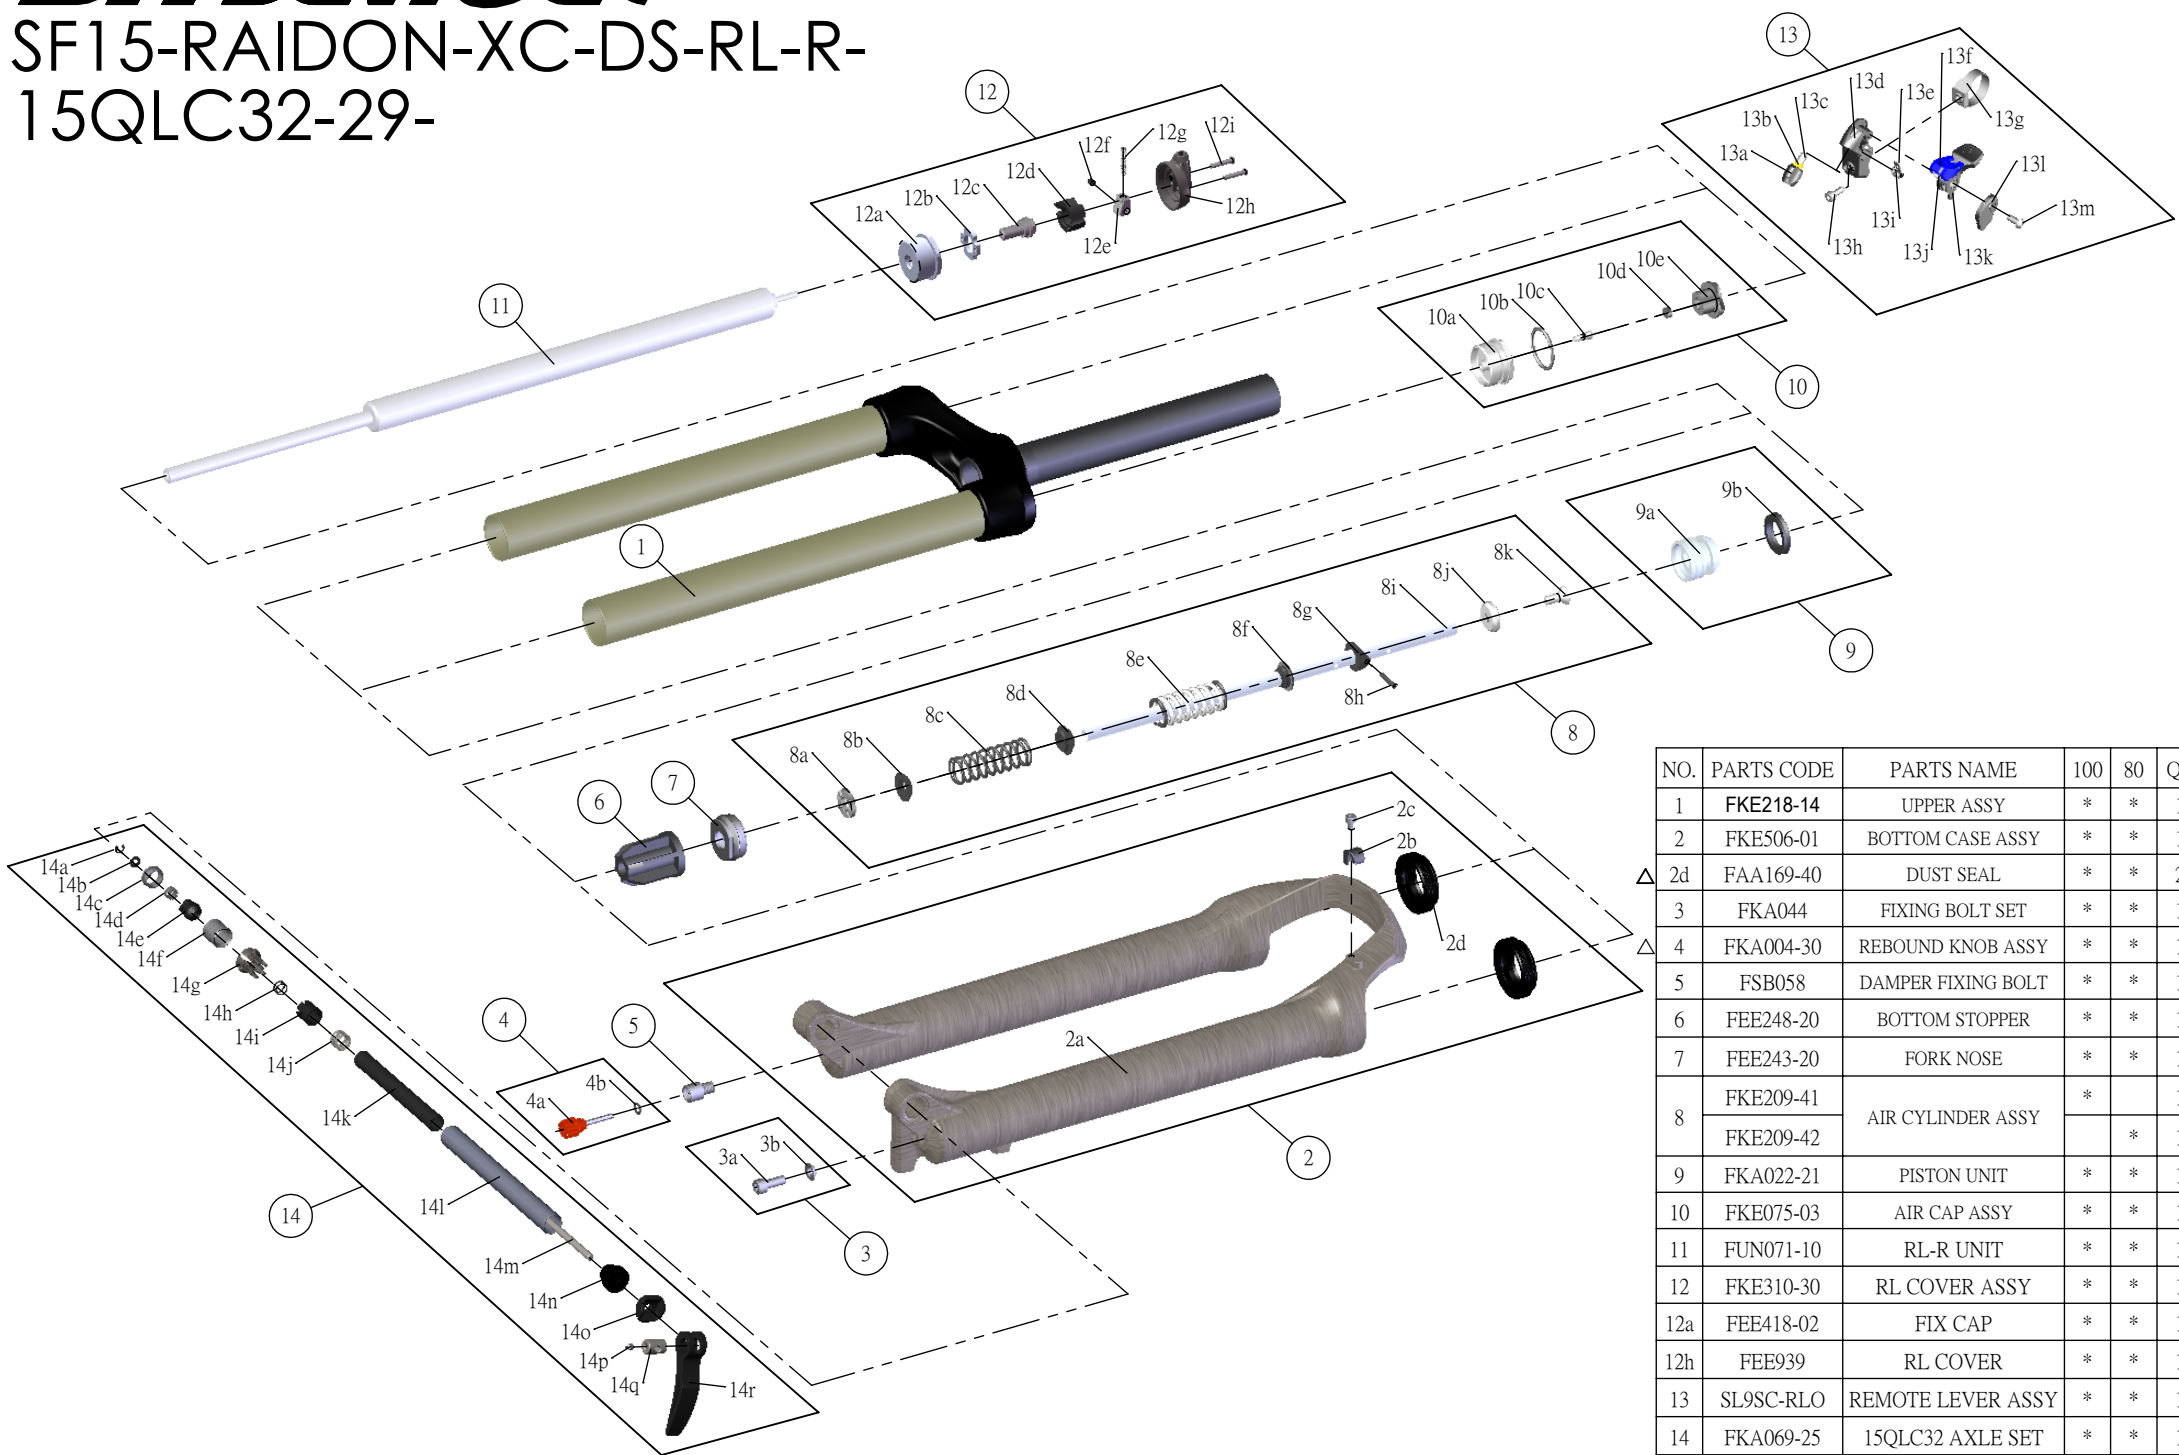

SR SUNTOUR

SF15-RAIDON-XC-DS-RL-R- 15QLC32-29-

Date	2014.01.23	Version	2
Amended	2014.03.06		

NO.	PARTS CODE	PARTS NAME	100	80	QT
1	FKE218-14	UPPER ASSY	*	*	1
2	FKE506-01	BOTTOM CASE ASSY	*	*	1
Δ 2d	FAA169-40	DUST SEAL	*	*	2
3	FKA044	FIXING BOLT SET	*	*	1
Δ 4	FKA004-30	REBOUND KNOB ASSY	*	*	1
5	FSB058	DAMPER FIXING BOLT	*	*	1
6	FEE248-20	BOTTOM STOPPER	*	*	1
7	FEE243-20	FORK NOSE	*	*	1
8	FKE209-41	AIR CYLINDER ASSY	*		1
	FKE209-42			*	1
9	FKA022-21	PISTON UNIT	*	*	1
10	FKE075-03	AIR CAP ASSY	*	*	1
11	FUN071-10	RL-R UNIT	*	*	1
12	FKE310-30	RL COVER ASSY	*	*	1
12a	FEE418-02	FIX CAP	*	*	1
12h	FEE939	RL COVER	*	*	1
13	SL9SC-RLO	REMOTE LEVER ASSY	*	*	1
14	FKA069-25	15QLC32 AXLE SET	*	*	1