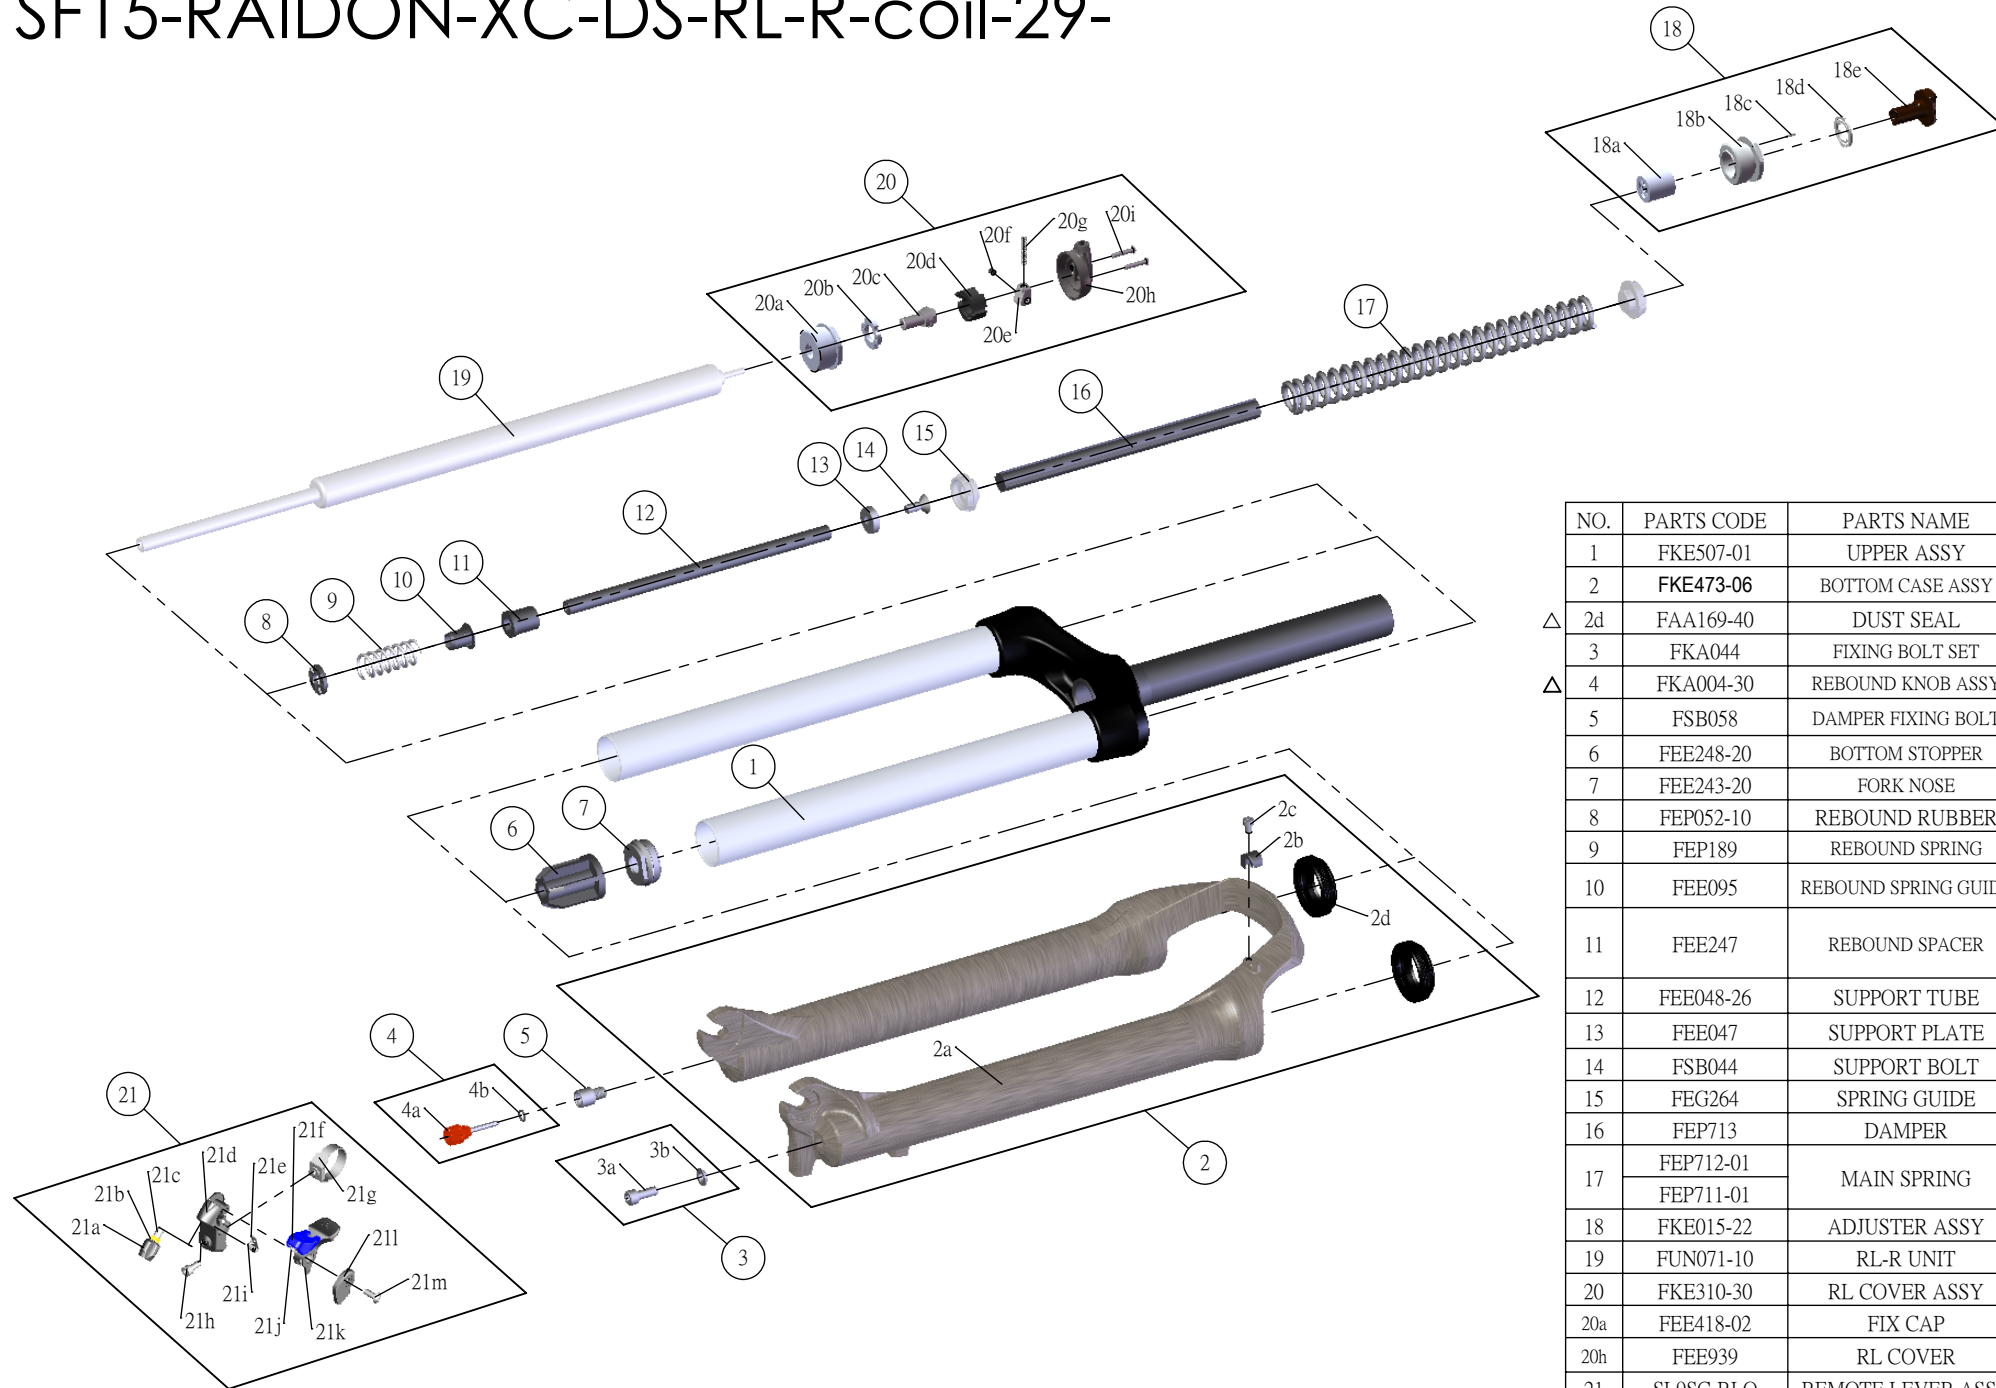

SUNTOUR

SF15-RAIDON-XC-DS-RL-R-coil-29-

Date	2014.01.24	Version	2
Amended	2014.03.07		

NO.	PARTS CODE	PARTS NAME	80	100	QT
1	FKE507-01	UPPER ASSY	*	*	1
2	FKE473-06	BOTTOM CASE ASSY	*	*	1
△ 2d	FAA169-40	DUST SEAL	*	*	2
3	FKA044	FIXING BOLT SET	*	*	1
△ 4	FKA004-30	REBOUND KNOB ASSY	*	*	1
5	FSB058	DAMPER FIXING BOLT	*	*	1
6	FEE248-20	BOTTOM STOPPER	*	*	1
7	FEE243-20	FORK NOSE	*	*	1
8	FEP052-10	REBOUND RUBBER	*	*	1
9	FEP189	REBOUND SPRING	*	*	1
10	FEE095	REBOUND SPRING GUIDE	*	*	1
11	FEE247	REBOUND SPACER		*	1
			*		2
12	FEE048-26	SUPPORT TUBE	*	*	1
13	FEE047	SUPPORT PLATE	*	*	1
14	FSB044	SUPPORT BOLT	*	*	1
15	FEG264	SPRING GUIDE	*	*	2
16	FEP713	DAMPER	*	*	1
17	FEP712-01	MAIN SPRING	*		1
	FEP711-01			*	1
18	FKE015-22	ADJUSTER ASSY	*	*	1
19	FUN071-10	RL-R UNIT	*	*	1
20	FKE310-30	RL COVER ASSY	*	*	1
20a	FEE418-02	FIX CAP	*	*	1
20h	FEE939	RL COVER	*	*	1
21	SL9SC-RLO	REMOTE LEVER ASSY	*	*	1