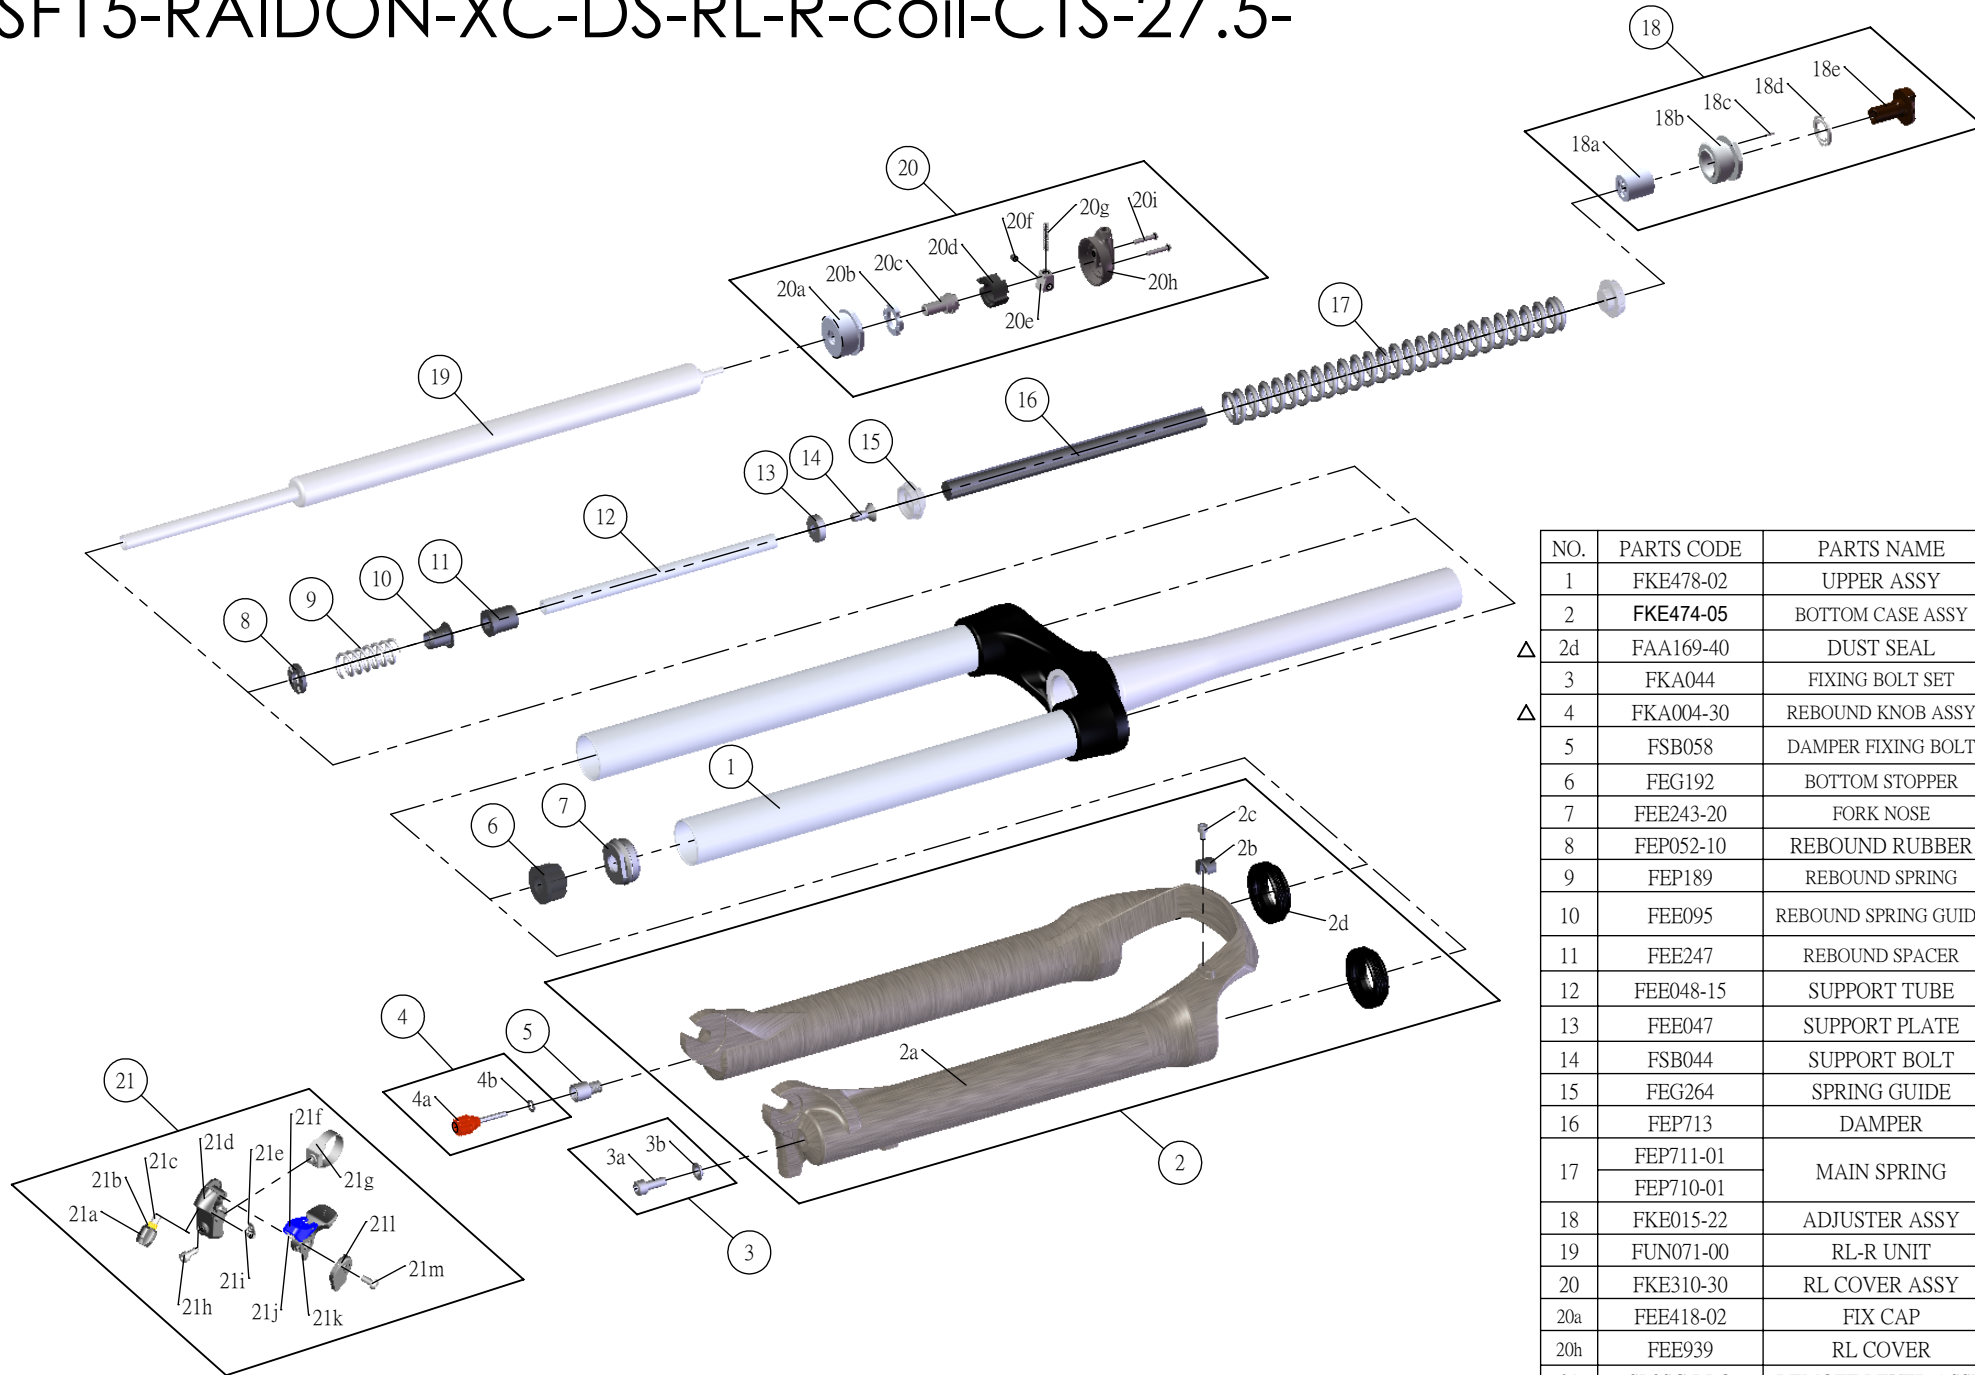

SUNTOUR

SF15-RAIDON-XC-DS-RL-R-coil-CTS-27.5-

Date	2014.01.23	Version	2
Amended	2014.03.06		

NO.	PARTS CODE	PARTS NAME	100	120	QT
1	FKE478-02	UPPER ASSY	*	*	1
2	FKE474-05	BOTTOM CASE ASSY	*	*	1
Δ 2d	FAA169-40	DUST SEAL	*	*	2
3	FKA044	FIXING BOLT SET	*	*	1
Δ 4	FKA004-30	REBOUND KNOB ASSY	*	*	1
5	FSB058	DAMPER FIXING BOLT	*	*	1
6	FEG192	BOTTOM STOPPER	*	*	1
7	FEE243-20	FORK NOSE	*	*	1
8	FEP052-10	REBOUND RUBBER	*	*	1
9	FEP189	REBOUND SPRING	*	*	1
10	FEE095	REBOUND SPRING GUIDE	*	*	1
11	FEE247	REBOUND SPACER	*		1
12	FEE048-15	SUPPORT TUBE	*	*	1
13	FEE047	SUPPORT PLATE	*	*	1
14	FSB044	SUPPORT BOLT	*	*	1
15	FEG264	SPRING GUIDE	*	*	2
16	FEP713	DAMPER	*	*	1
17	FEP711-01	MAIN SPRING	*		1
	FEP710-01			*	1
18	FKE015-22	ADJUSTER ASSY	*	*	1
19	FUN071-00	RL-R UNIT	*	*	1
20	FKE310-30	RL COVER ASSY	*	*	1
20a	FEE418-02	FIX CAP	*	*	1
20h	FEE939	RL COVER	*	*	1
21	SL9SC-RLO	REMOTE LEVER ASSY	*	*	1