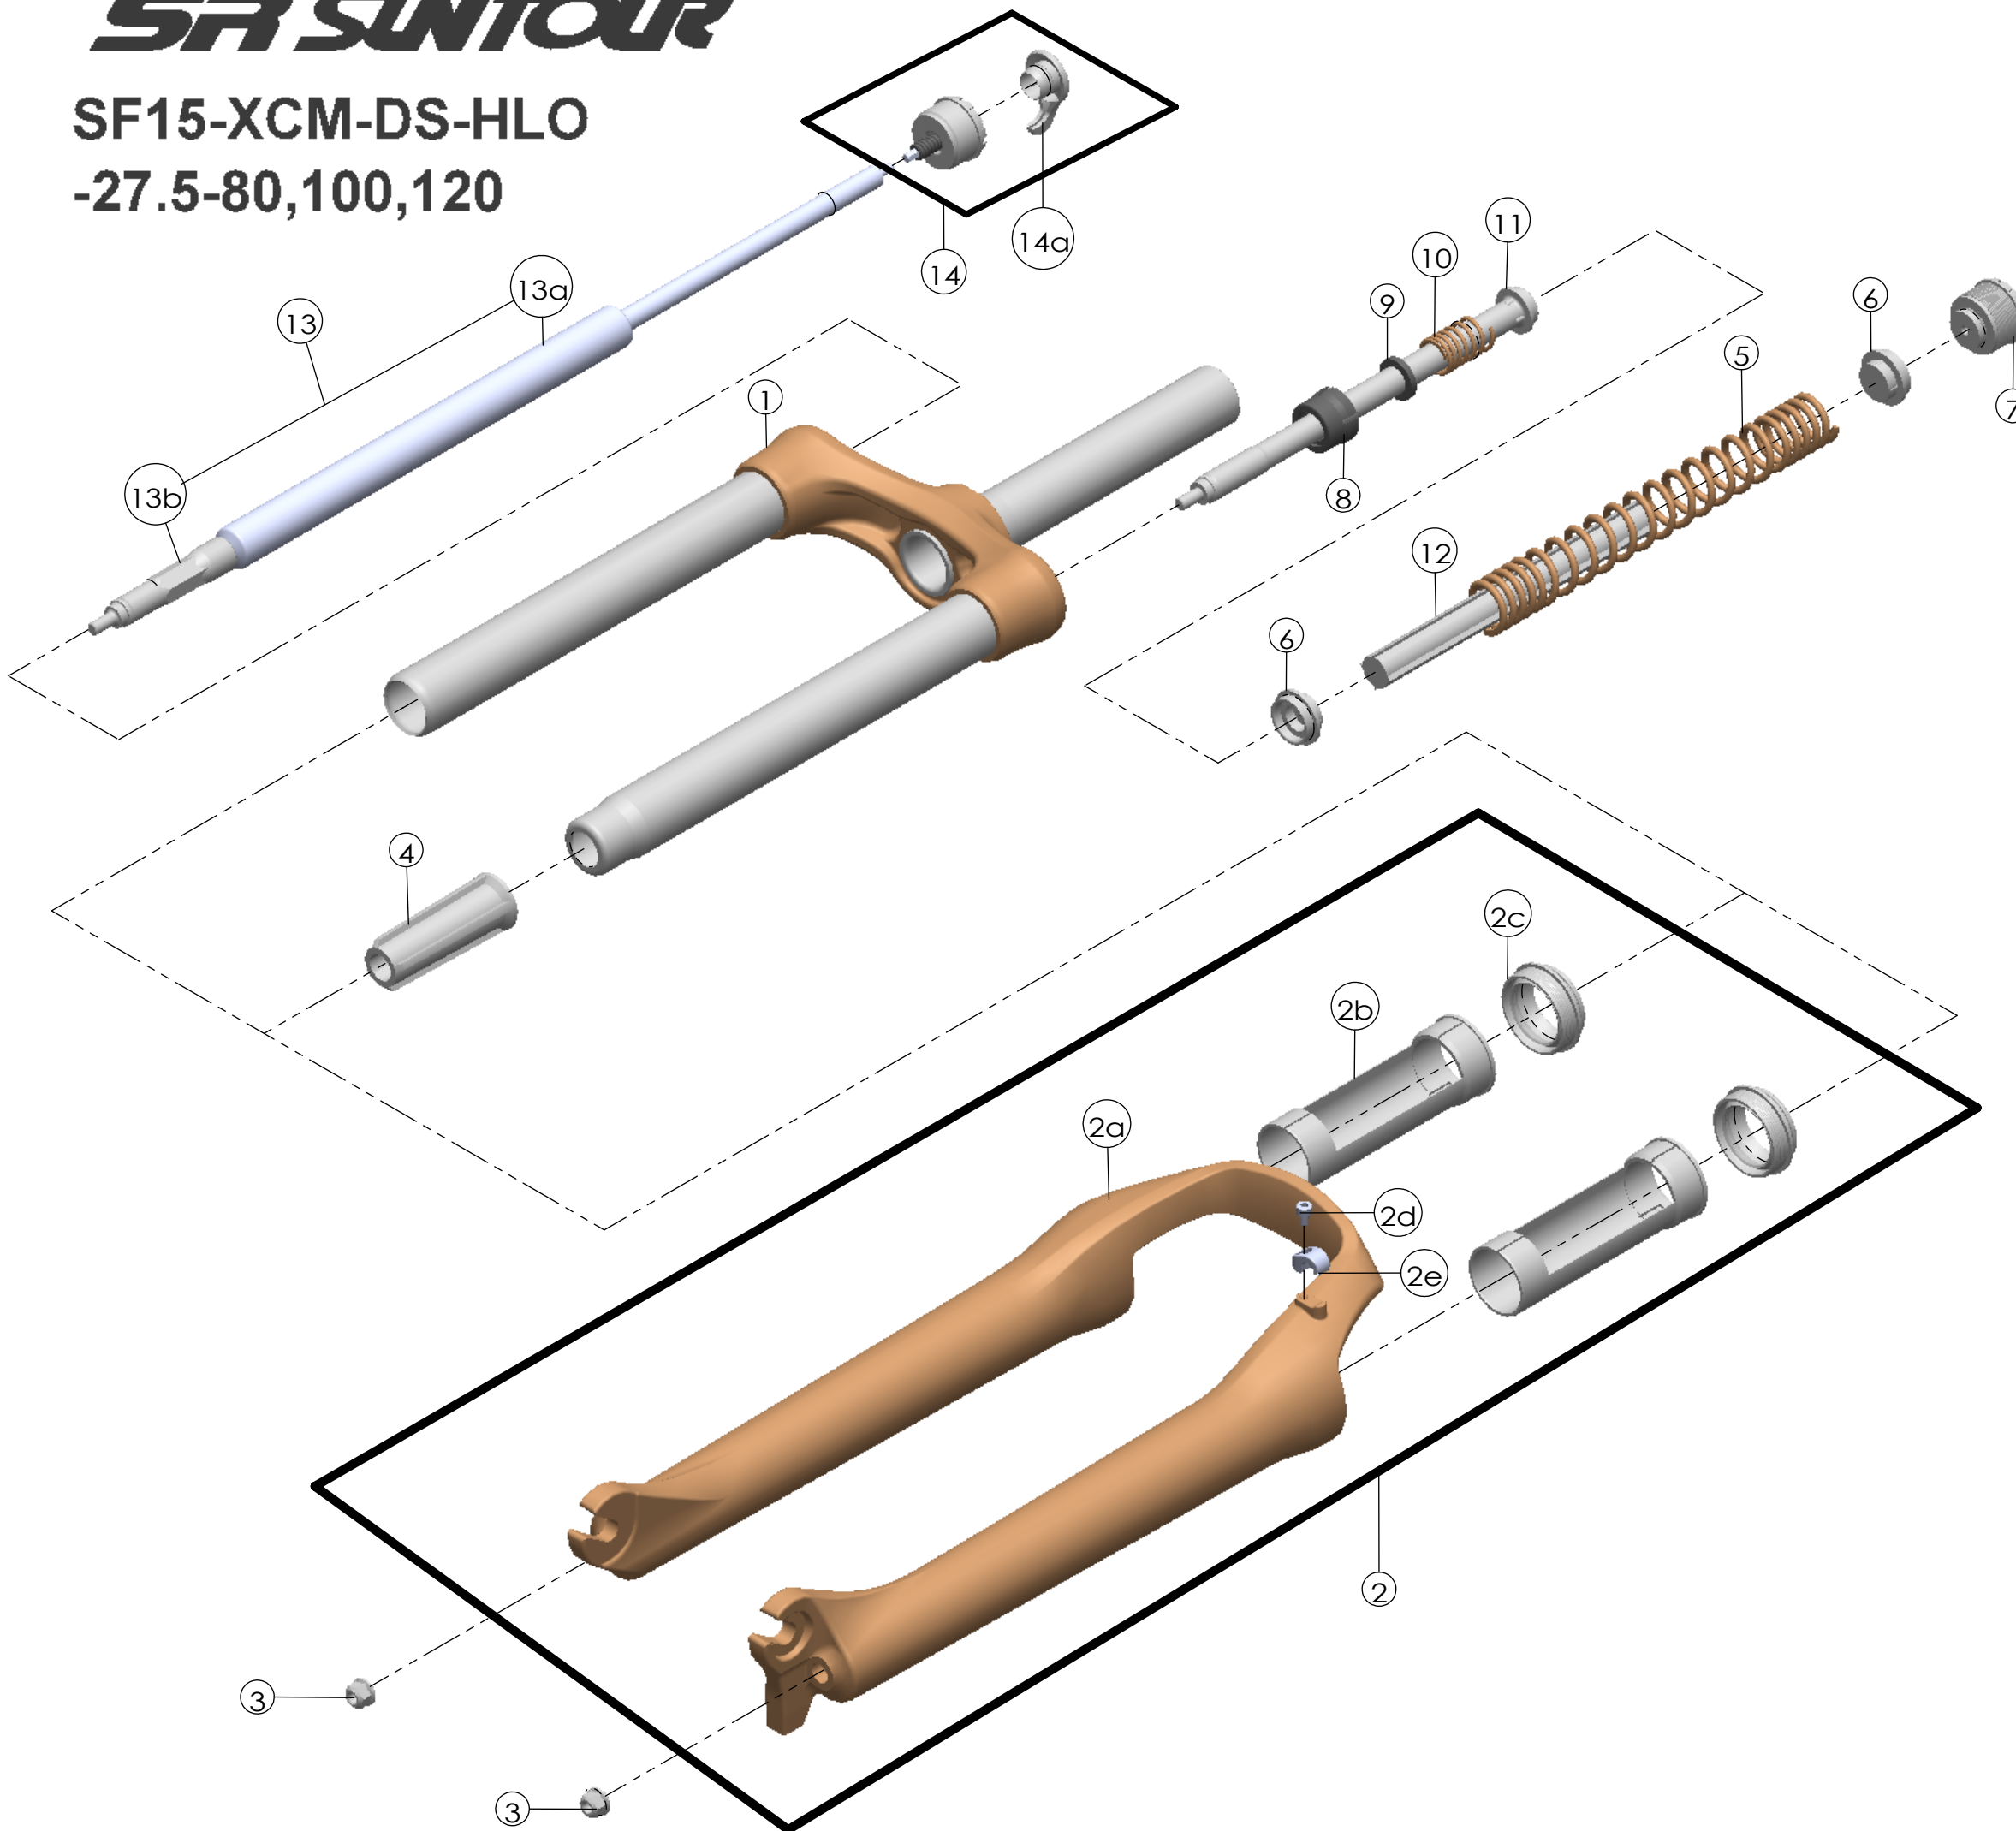

## SF15-XCM-DS-HLO -27.5-80,100,120

Date	2014.9.17	Version	4
Amended	2023.5.16		

NO.	PART NAME	PART CODE	QTY.		
			80	100	120
1	UPPER ASSY	FKZ029-04	1	-	-
		FKZ029-05	-	1	-
		FKZ029-06	-	-	1
2	BOTTOM CASE ASSY	FKZ059-10	1	1	1
2a	BOTTOM CASE	FPB394	1	1	1
2b	SLIDER SLEEVE	FEE785	2	2	2
2c	DUST SEAL	FAA070-10	2	2	2
2d	BOLT	FSB153	1	1	1
2e	HOSE GUIDE	FEG166	1	1	1
3	FIXING NUT	FSN023	2	2	2
4	SUPPORT TUBE	FEE959-00	1	-	-
		FEE806-40	-	1	-
		FEE806-30	-	-	1
5	MAIN SPRING	FEP449	1	-	-
		FEP448	-	1	-
		FEP447	-	-	1
6	SPRING GUIDE	FEE434-20	2	2	2
7	ADJUST SYSTEM	FKE009-11	1	1	1
8	FORK NOSE	FEE805	1	1	1
9	REBOUND RUBBER	FEP053	1	1	1
10	REBOUND SPRING	FEP189-20	1	1	1
11	SUPPORT TUBE	FEG175	1	1	1
12	DAMPER	FEP322-20	1	1	1
13	DAMPER UNIT	FUN050-11	1	1	1
13a	DAMPER BODY	FUN050-00	1	1	1
13b	SUPPORT TUBE	FEE847-01	1	1	1
14	LO ADJUST SYSTEM	FKE028-28	1	1	1
14a	LO KNOB	FEG426	1	1	1