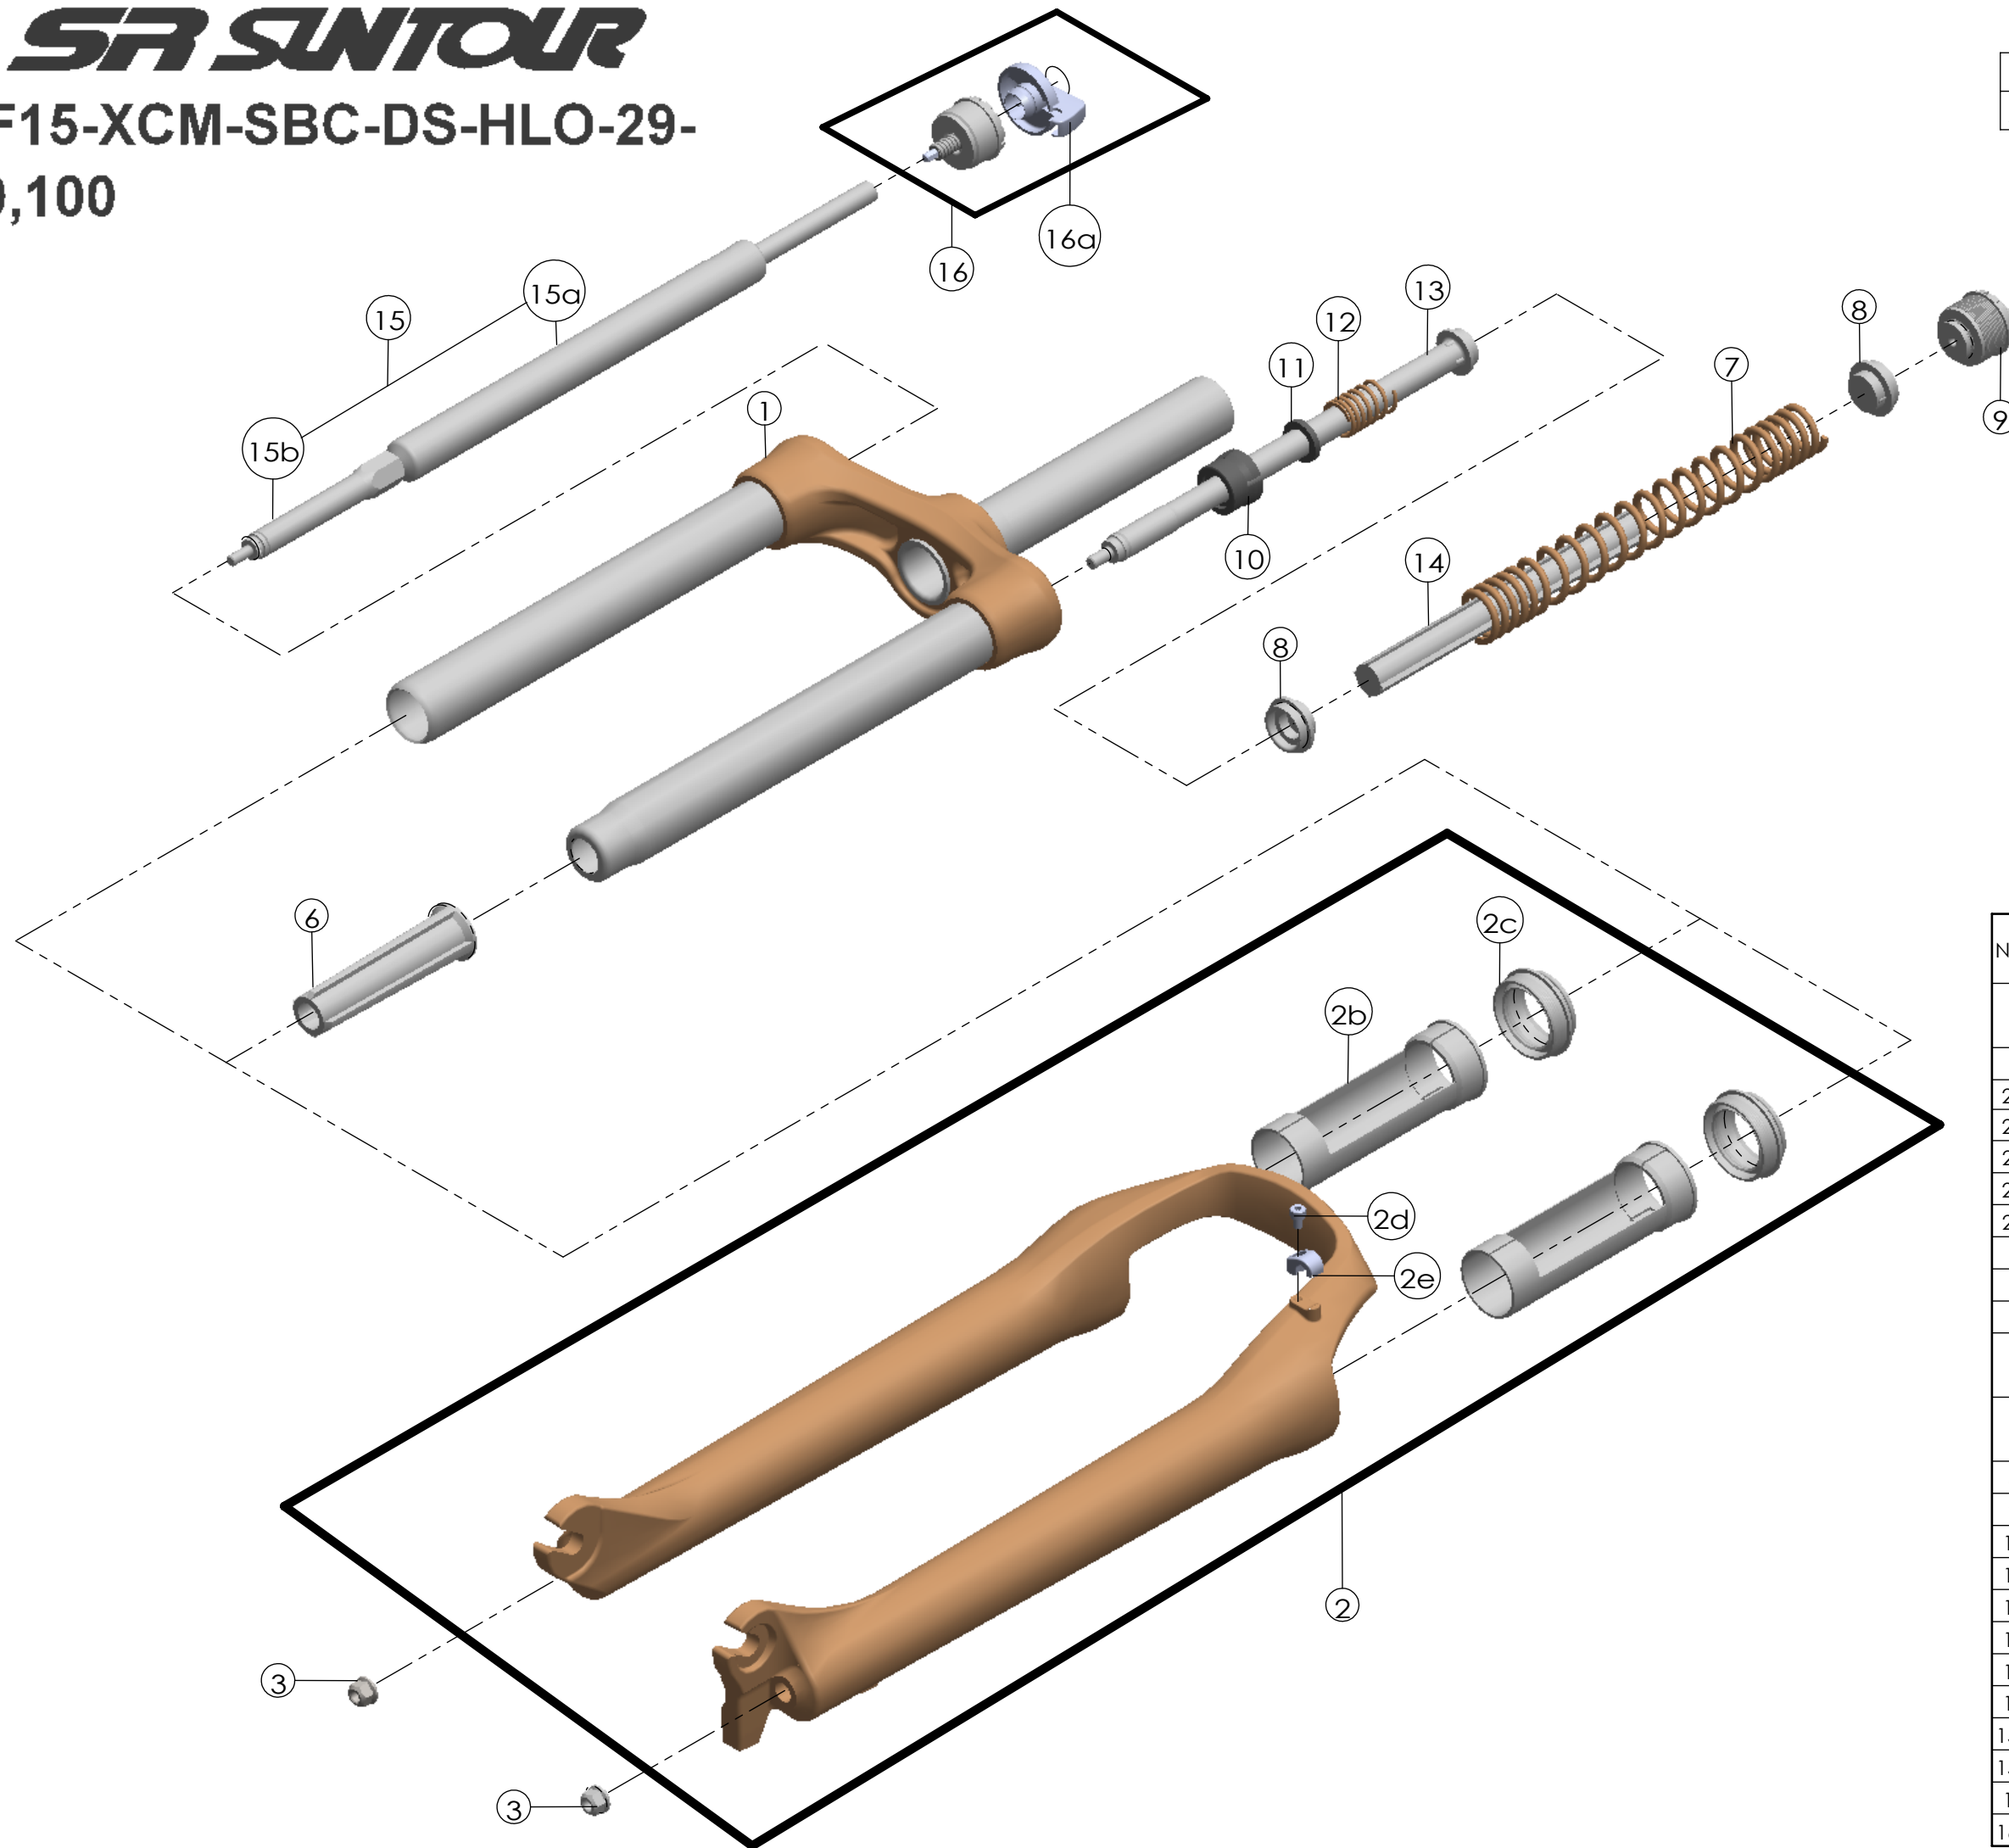

# SF SUNTOUR

## SF15-XCM-SBC-DS-HLO-29-80,100

Date	2014.2.19	Version	2
Amended	2015.8.29		

NO.	PART NAME	PART CODE	QTY.	
			80	100
1	UPPER ASSY	FKZ029-04	1	-
		FKZ029-05	-	1
2	BOTTOM CASE ASSY	FKZ061-10	1	1
2a	BOTTOM CASE	FPB389	1	1
2b	SLIDER SLEEVE	FEE785	2	2
2c	DUST SEAL	FAA070-10	2	2
2d	BOLT	FSB153	1	1
2e	HOSE GUIDE	FEG166	1	1
3	FIXING NUT	FSN023	2	2
4	FIXING BOLT	FSB070	1	1
5	WASHER	FSW025	1	1
6	SUPPORT TUBE	FEE959-10	1	-
		FEE959-00	-	1
7	MAIN SPRING	FEP449	1	-
		FEP448	-	1
8	SPRING GUIDE	FEE434-20	2	2
9	ADJUST SYSTEM	FKE009-11	1	1
10	FORK NOSE	FEE805	1	1
11	REBOUND RUBBER	FEP053	1	1
12	REBOUND SPRING	FEP189-20	1	1
13	SUPPORT TUBE	FEE960	1	1
14	DAMPER	FEP322-20	1	1
15	DAMPER UNIT	FUN050-14	1	1
15a	DAMPER BODY	FUN050-00	1	1
15b	SUPPORT TUBE	FEE847-02	1	1
16	LO ADJUST SYSTEM	FKE028-96	1	1
16a	LO KMOB	FEG256	1	1