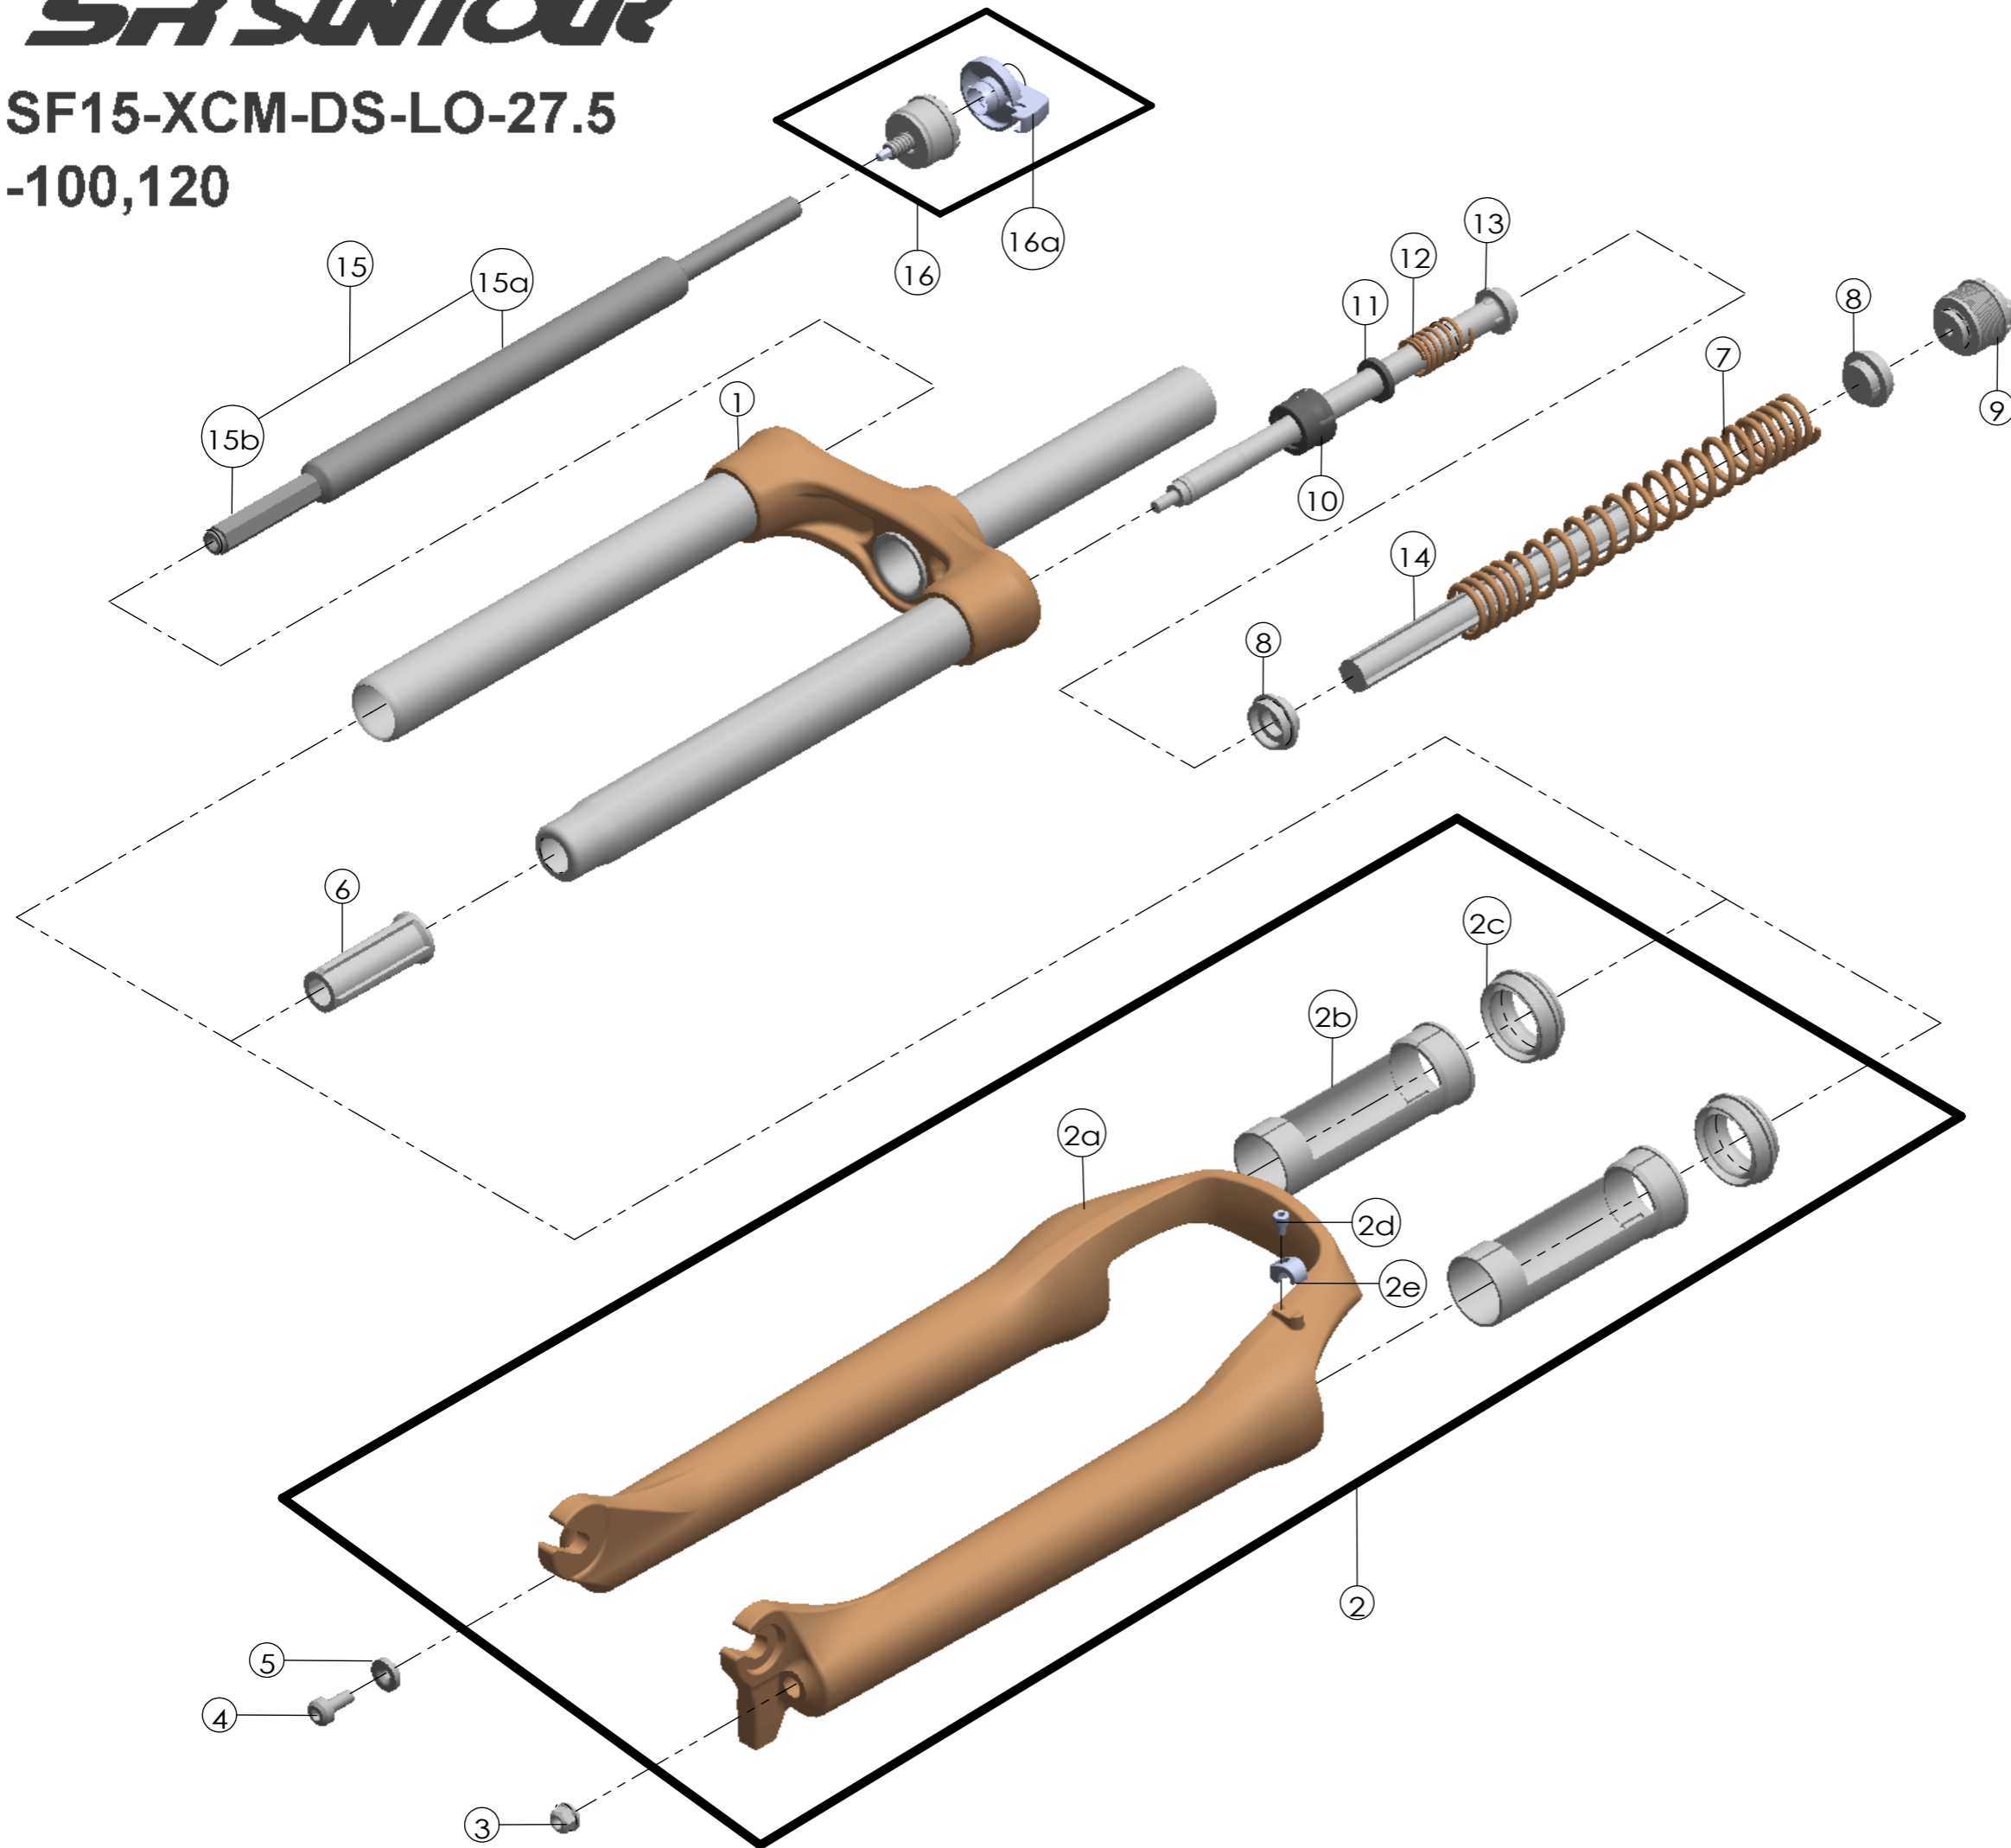

## SF15-XCM-DS-LO-27.5 -100,120

Date	2014.2.19	Version	2
Amended	2015.8.29		

NO.	PART NAME	PART CODE	QTY.	
			100	120
1	UPPER ASSY	FKZ029-05	1	-
		FKZ029-06	-	1
2	BOTTOM CASE ASSY	FKZ059-10	1	1
2a	BOTTOM CASE	FPB394	1	1
2b	SLIDER SLEEVE	FEE785	2	2
2c	DUST SEAL	FAA070-10	2	2
2d	BOLT	FSB153	1	1
2e	HOSE GUIDE	FEG166	1	1
3	FIXING NUT	FSN023	1	1
4	FIXING BOLT	FSB070	1	1
5	WASHER	FSW025	1	1
6	SUPPORT TUBE	FEE806-40	1	-
		FEE806-30	-	1
7	MAIN SPRING	FEP438	1	-
		FEP447	-	1
8	SPRING GUIDE	FEE434-10	2	-
		FEE434-20	-	2
9	ADJUST SYSTEM	FKE009-11	1	1
10	FORK NOSE	FEE805	1	1
11	REBOUND RUBBER	FEP053	1	1
12	REBOUND SPRING	FEP189-20	1	1
13	SUPPORT TUBE	FEG175	1	1
14	DAMPER	FEP320-20	1	-
		FEP322-20	-	1
15	DAMPER UNIT	FUN006-27	1	-
		FUN006-29	-	1
15a	DAMPER BODY	FUN006-20	1	1
		FEE314-10	1	-
15b	SUPPORT TUBE	FEE314-12	-	1
		FEE314-10	1	-
16	LO ADJUST SYSTEM	FKE028-96	1	1
16a	LO KNOB	FEG256	1	1