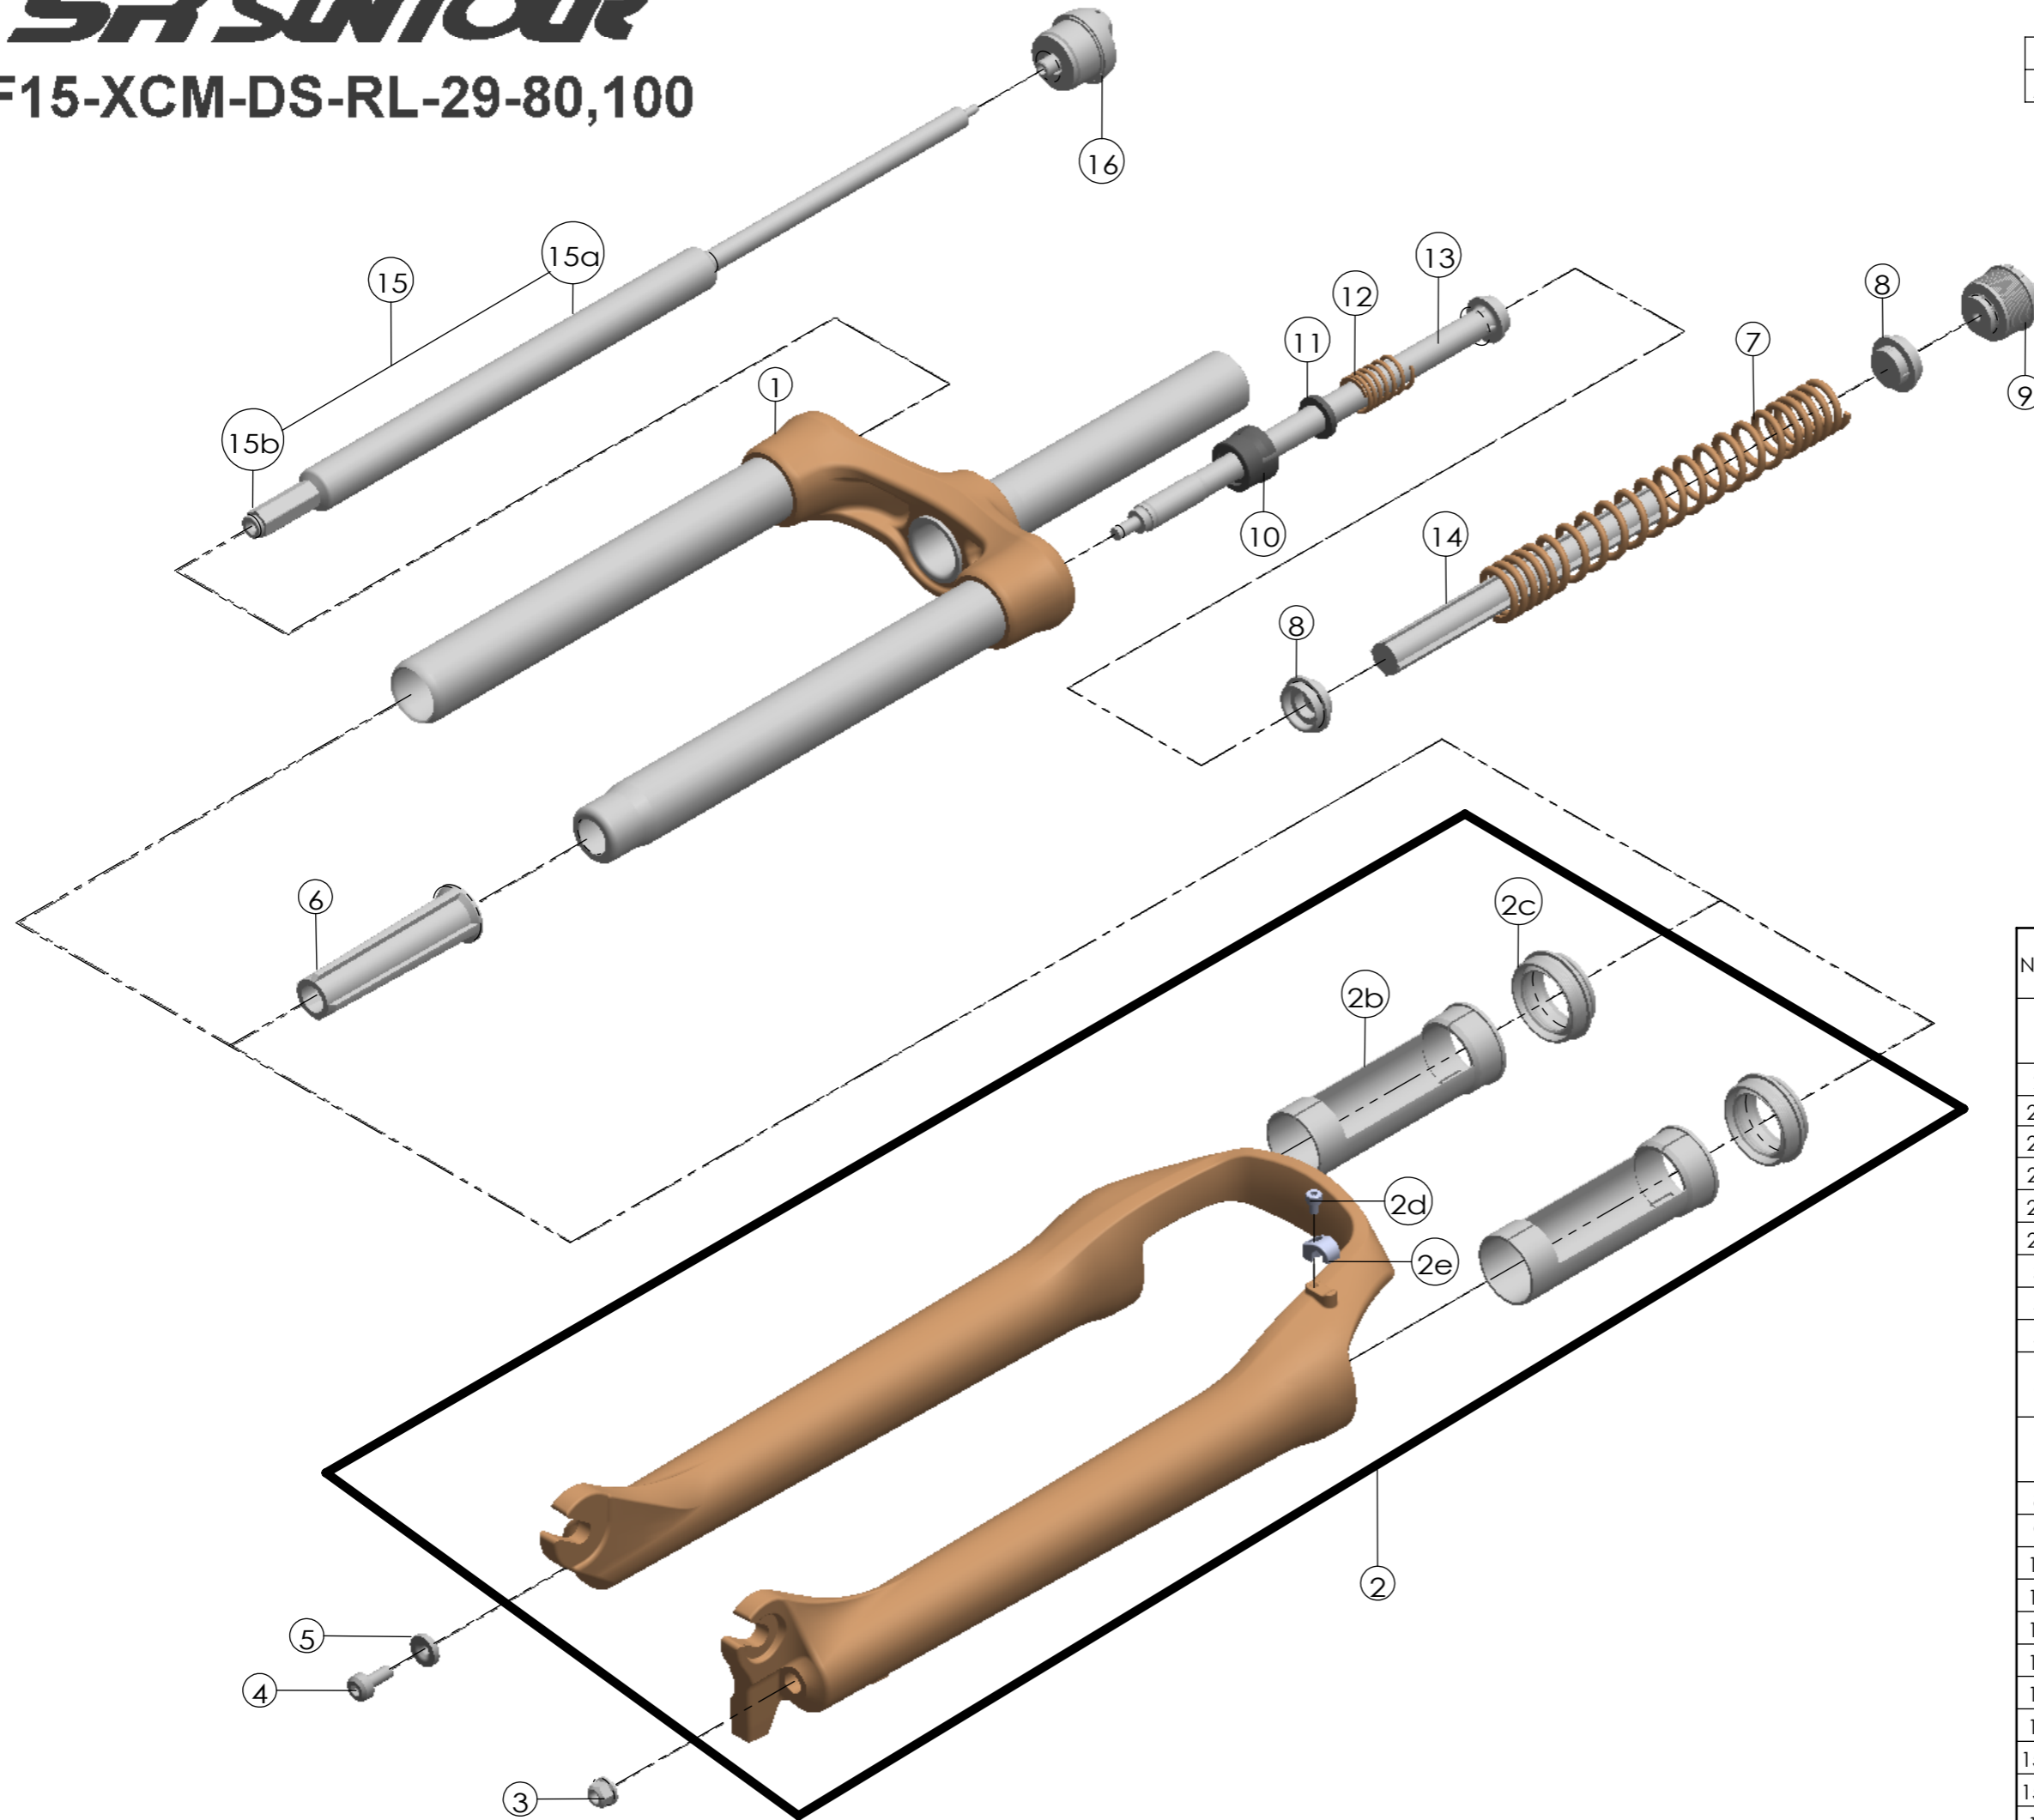

SF SUNTOUR

SF15-XCM-DS-RL-29-80,100

Date	2014.2.19	Version	3
Amended	2017.04.05		

NO.	PART NAME	PART CODE	QTY.	
			80	100
1	UPPER ASSY	FKZ060-02	1	-
		FKZ029-07	-	1
2	BOTTOM CASE ASSY	FKZ061-10	1	1
2a	BOTTOM CASE	FPB389	1	1
2b	SLIDER SLEEVE	FEE785	2	2
2c	DUST SEAL	FAA070-10	2	2
2d	BOLT	FSB153	1	1
2e	HOSE GUIDE	FEG166	1	1
3	FIXING NUT	FSN023	1	1
4	FIXING BOLT	FSB070	1	1
5	WASHER	FSW025	1	1
6	SUPPORT TUBE	FEE959-10	1	-
		FEE959-00	-	1
7	MAIN SPRING	FEP439	1	-
		FEP438	-	1
8	SPRING GUIDE	FEE434-10	2	2
9	ADJUST SYSTEM	FKE009-11	1	1
10	FORK NOSE	FEE805	1	1
11	REBOUND RUBBER	FEP053	1	1
12	REBOUND SPRING	FEP189-20	1	1
13	SUPPORT TUBE	FEE960	1	1
14	DAMPER	FEP320-20	1	1
15	DAMPER UNIT	FUN015-09	1	1
15a	DAMPER BODY	FUN015-00	1	1
15b	SUPPORT TUBE	FEE314-15	1	1
16	REMOTE SPEED LOCK ASSY	FKE310-10	1	1