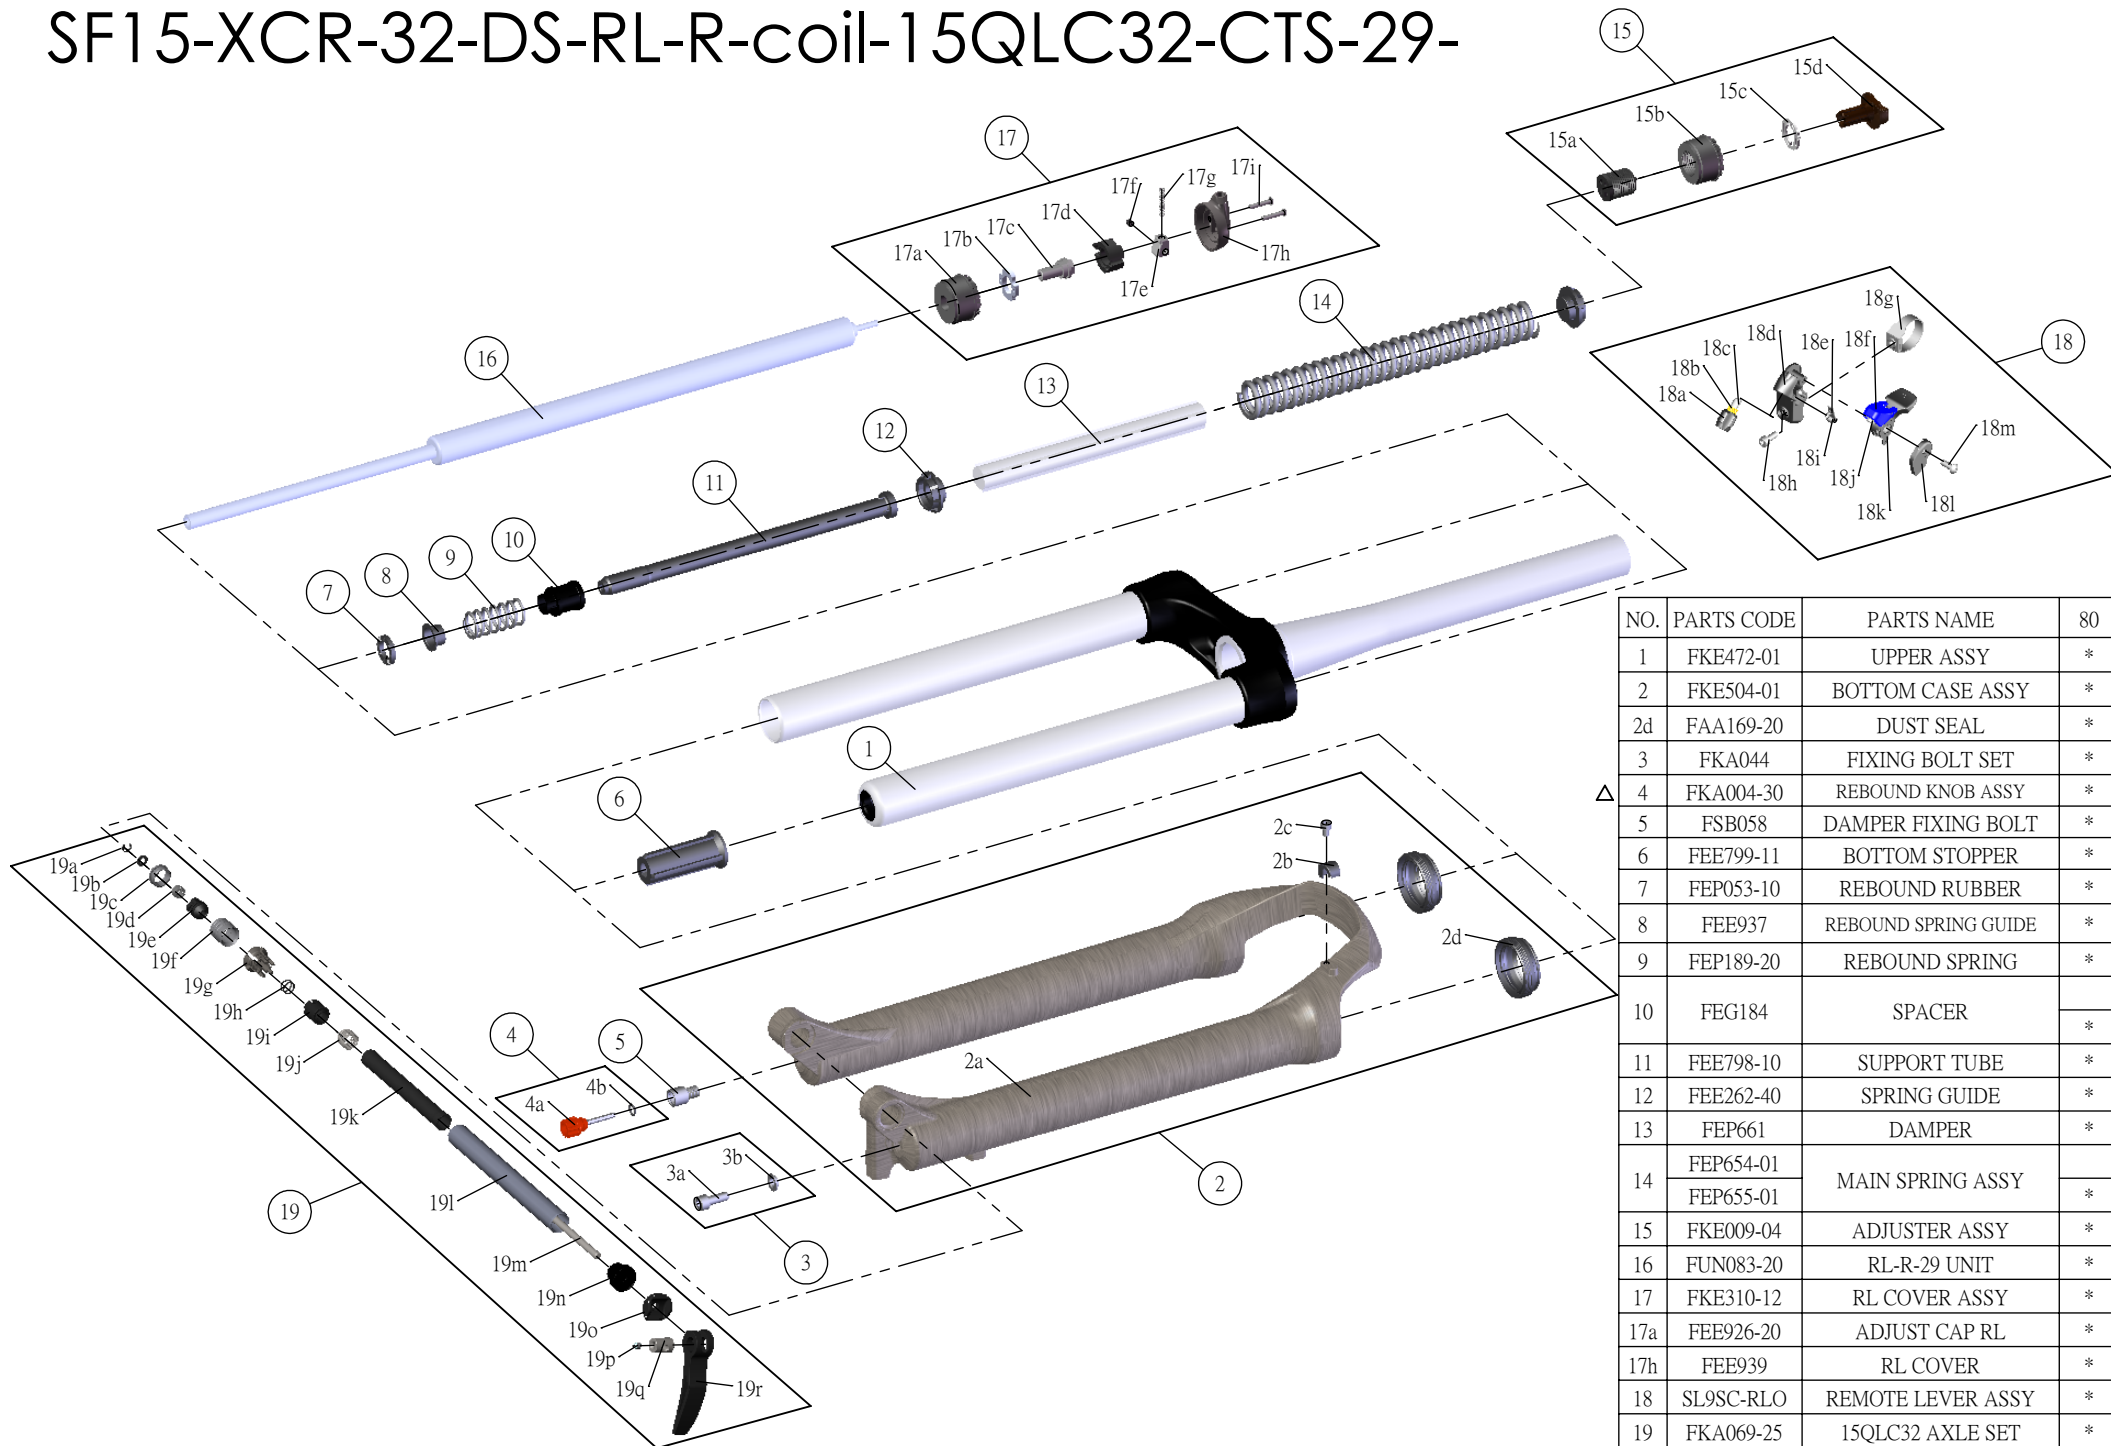

SR SUNTOUR

SF15-XCR-32-DS-RL-R-coil-15QLC32-CTS-29-

Date	2014. 01. 20	Version	2
Amended	2014. 03. 07		

NO.	PARTS CODE	PARTS NAME	80	100	QT
1	FKE472-01	UPPER ASSY	*	*	1
2	FKE504-01	BOTTOM CASE ASSY	*	*	1
2d	FAA169-20	DUST SEAL	*	*	2
3	FKA044	FIXING BOLT SET	*	*	2
△ 4	FKA004-30	REBOUND KNOB ASSY	*	*	1
5	FSB058	DAMPER FIXING BOLT	*	*	1
6	FEE799-11	BOTTOM STOPPER	*	*	1
7	FEP053-10	REBOUND RUBBER	*	*	1
8	FEE937	REBOUND SPRING GUIDE	*	*	1
9	FEP189-20	REBOUND SPRING	*	*	1
10	FEG184	SPACER		*	1
			*		2
11	FEE798-10	SUPPORT TUBE	*	*	1
12	FEE262-40	SPRING GUIDE	*	*	2
13	FEP661	DAMPER	*	*	1
14	FEP654-01	MAIN SPRING ASSY		*	1
	FEP655-01		*		1
15	FKE009-04	ADJUSTER ASSY	*	*	1
16	FUN083-20	RL-R-29 UNIT	*	*	1
17	FKE310-12	RL COVER ASSY	*	*	1
17a	FEE926-20	ADJUST CAP RL	*	*	1
17h	FEE939	RL COVER	*	*	1
18	SL9SC-RLO	REMOTE LEVER ASSY	*	*	1
19	FKA069-25	15QLC32 AXLE SET	*	*	1