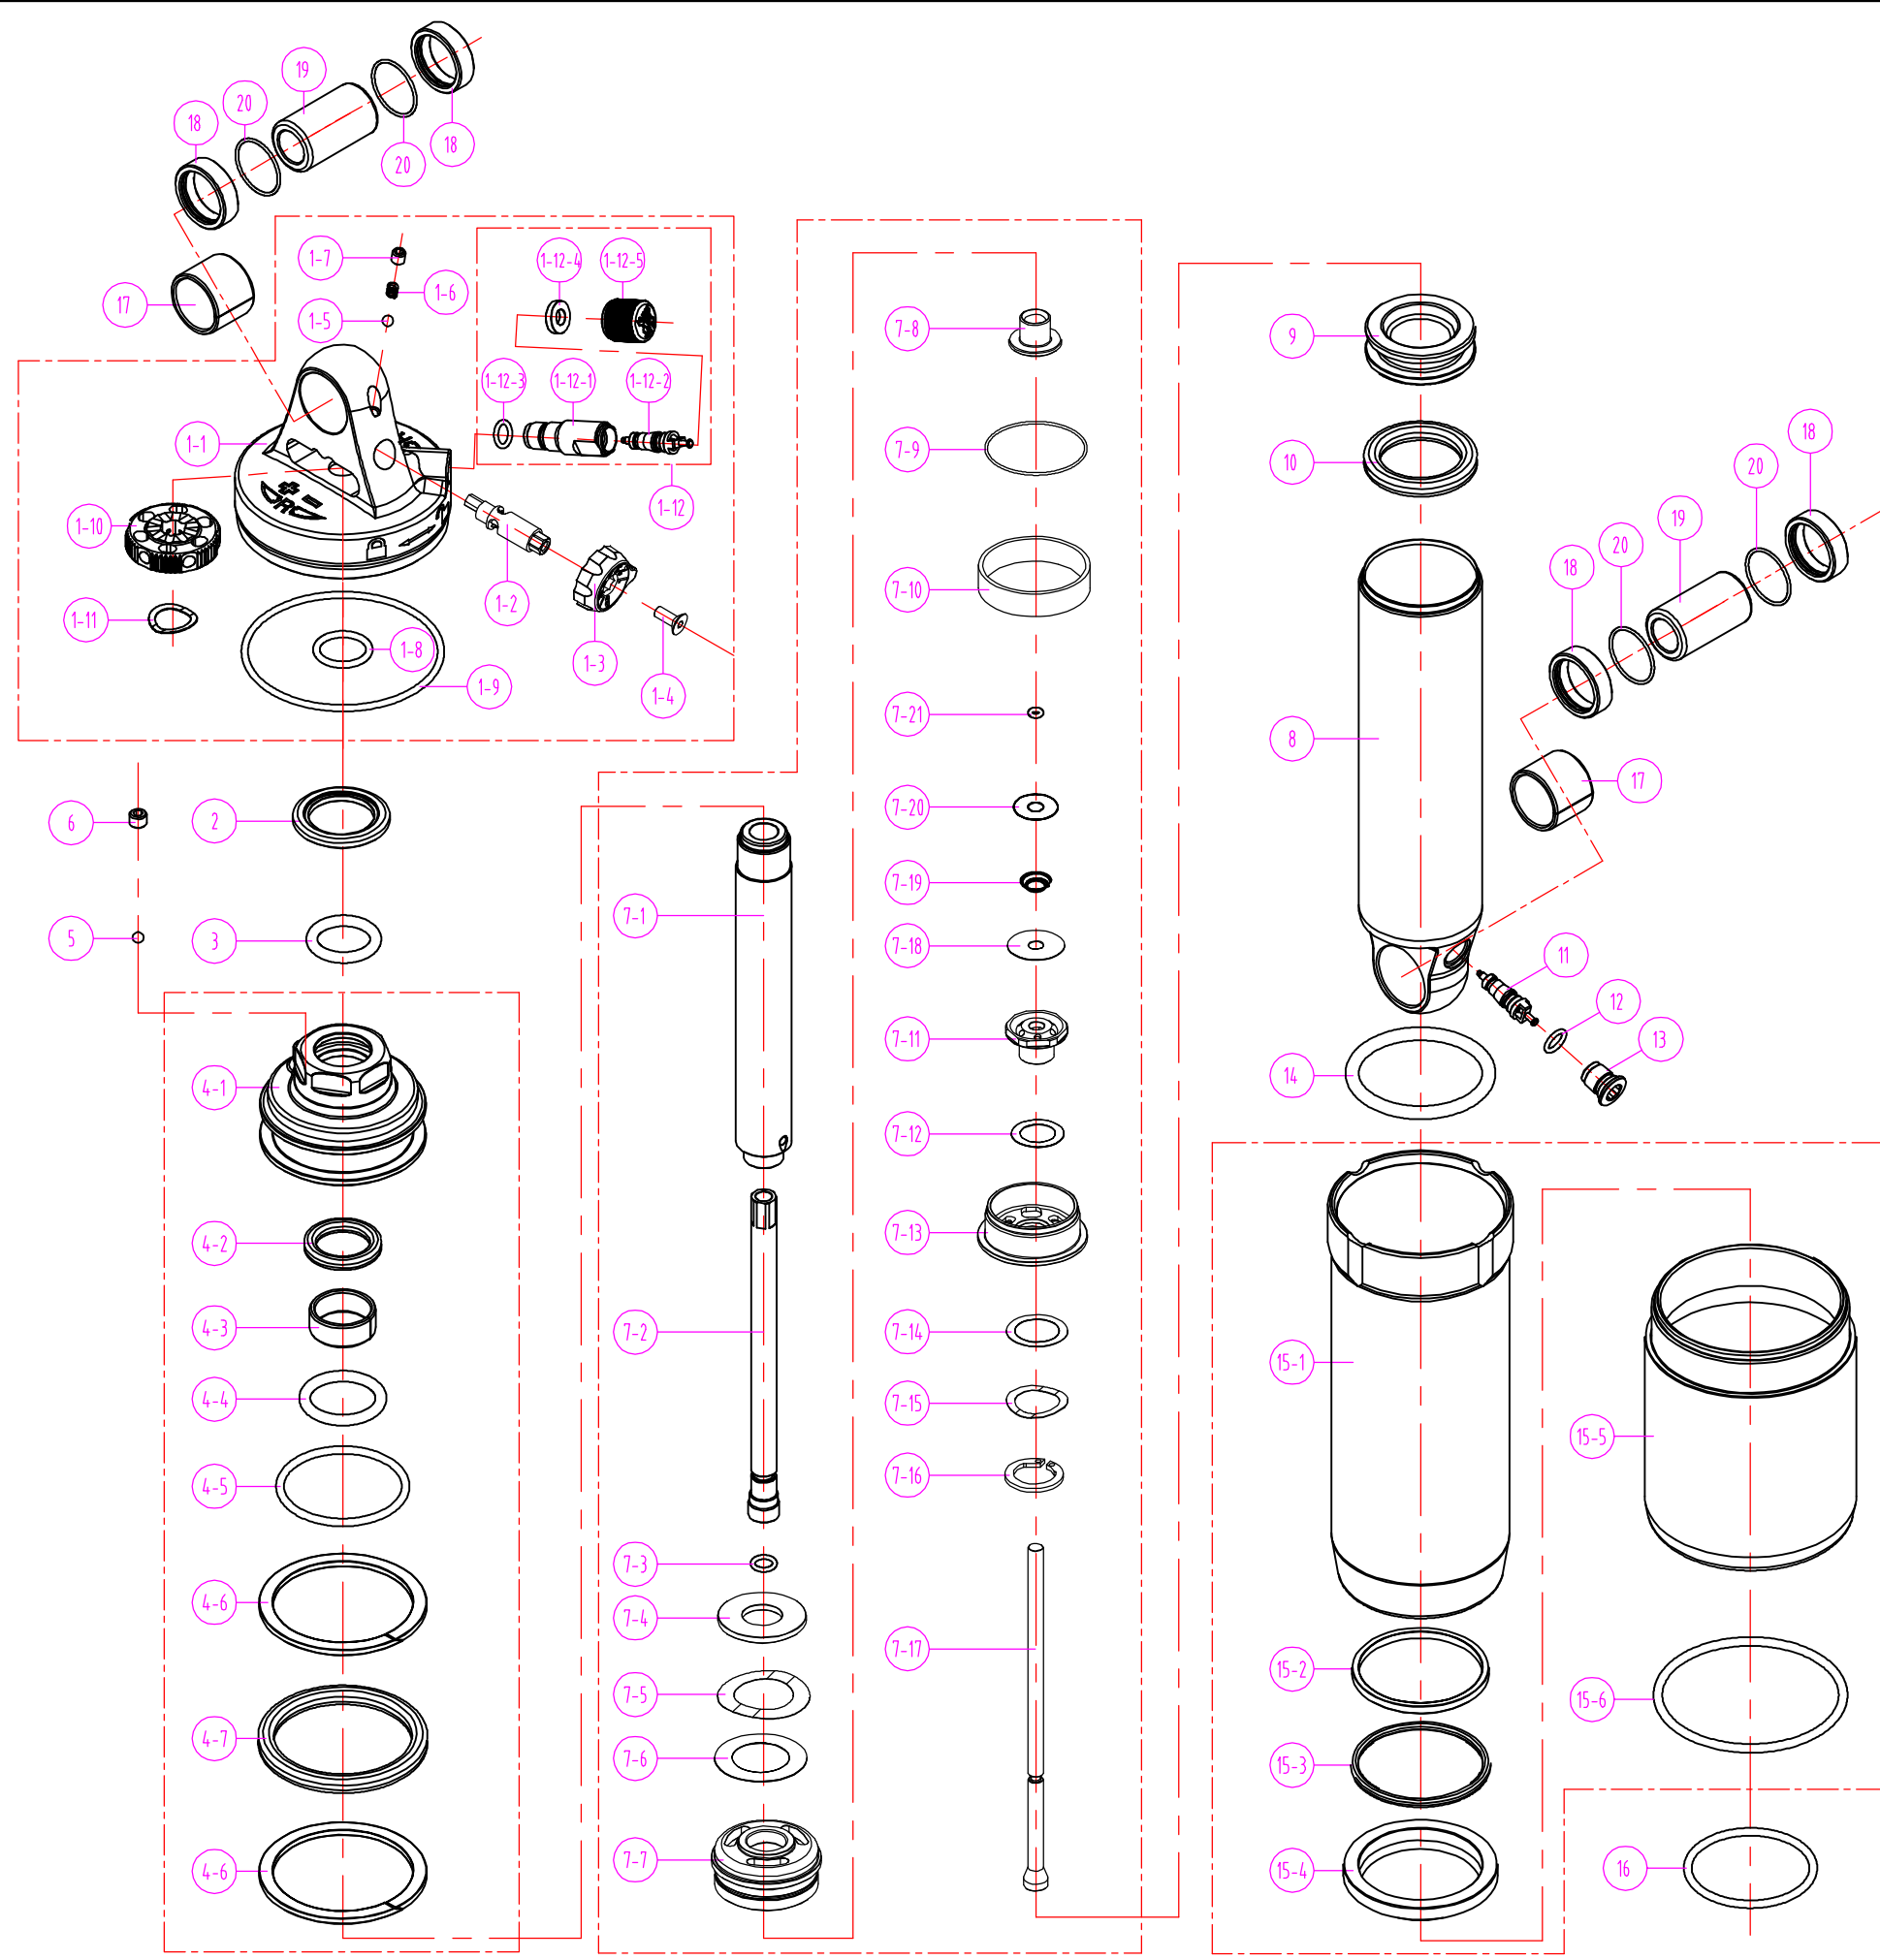

# SR SUNTOUR

RS16-DUAIR RC

216-63

Date	2015.06.18	Version	1
Amended			

20	O RING	RAA081	4	4	4	4
19	AL BUSHING	REE089	1	1	1	1
		REE089	1	1	1	1
		REE088	1	1	1	1
		REE088	1	1	1	1
18	AL BUSHING	RAA080	2	2	2	2
		RAA080	2	2	2	2
17	DU	REE074	2	2	2	2
16	O RING	RAA100	1	1	1	1
15	GAS CYLINDER ASSEMBLY	RBA216-10XL				1
		RBA216-10L			1	
		RBA216-10M		1		
		RBA216-10S	1			
14	O RING	FAA352	1	1	1	1
13	AIR CAP	RAA102	1	1	1	1
12	O RING	FAA140	1	1	1	1
11	AIR VALVE	FAA170	1	1	1	1
10	X RING	RAA046	1	1	1	1
9	FLOATING PISTON	REE066	1	1	1	1
8	MAIN BODY	RLB069-1	1	1	1	1
7	MAIN SPINDLE ASSEMBLY	RBA202-10	1	1	1	1
6	SCREW	PSB103	1	1	1	1
5	STEEL BALL	DS0001	1	1	1	1
4	SUPPORT SET ASSEMBLY	RBA201	1	1	1	1
3	O RING	RAA052	1	1	1	1
2	WASHER	RSW073	1	1	1	1
1	TOP ASSEMBLY	RBA200-20	1	1	1	1
NO.	DESCRIPTION	SR CODE	S	M	L	XL