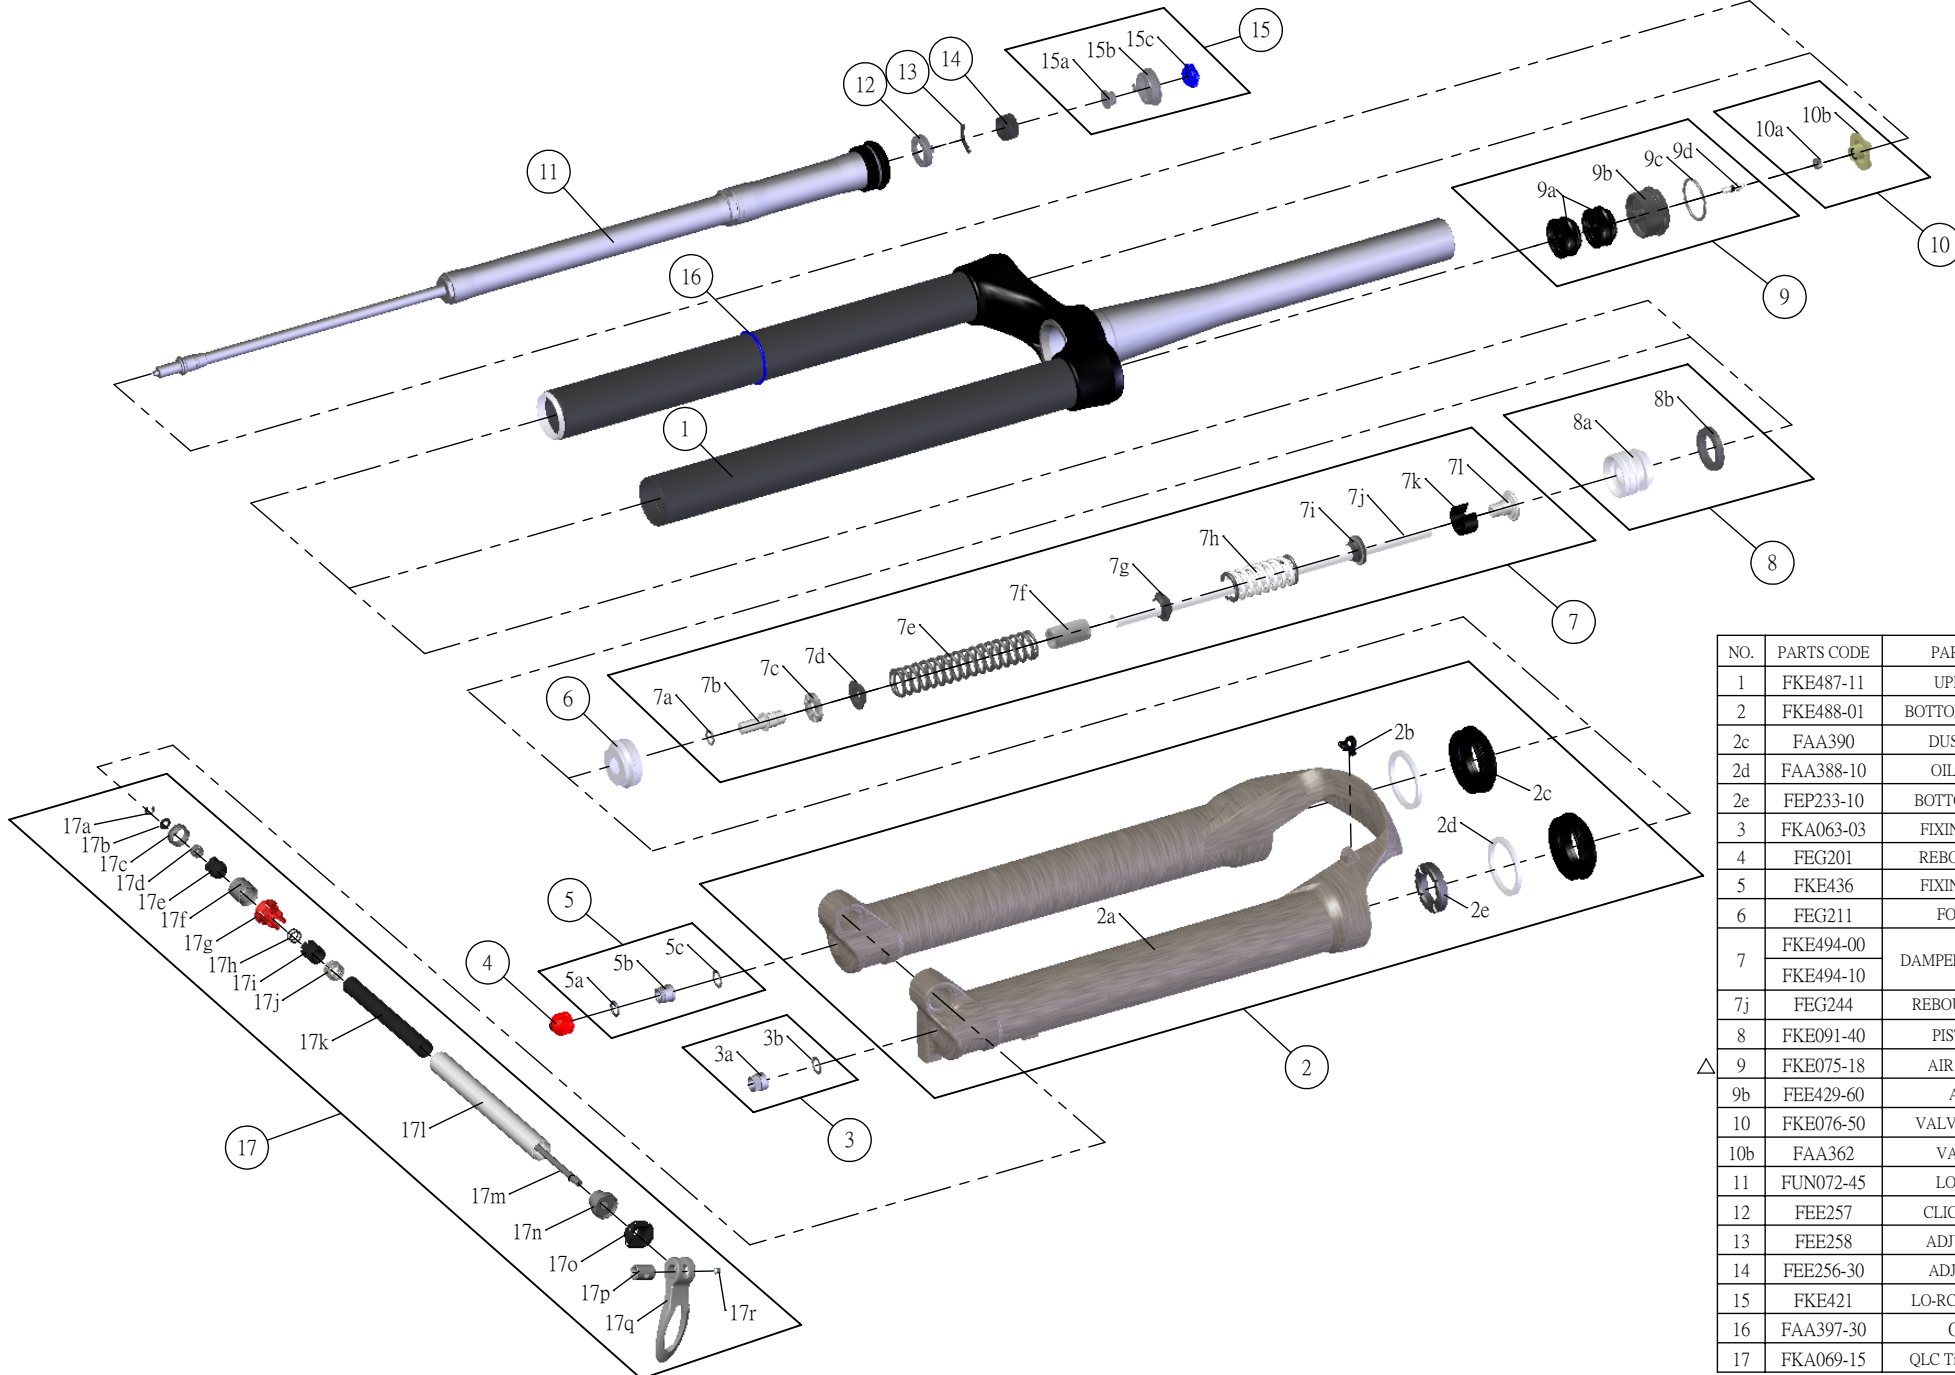

# SR SUNTOUR

## SF16-AURON-DS-LO-RC-15QLC2-Ti-CTS-27.5-

Date	2015.02.02	Version	2
Amended	2015.04.15		

NO.	PARTS CODE	PARTS NAME	160	150	QT
1	FKE487-11	UPPER ASSY	*	*	1
2	FKE488-01	BOTTOM CASE ASSY	*	*	1
2c	FAA390	DUST SEAL 34	*	*	2
2d	FAA388-10	OIL WIPER 34	*	*	2
2e	FEP233-10	BOTTOM BUMPER	*	*	1
3	FKA063-03	FIXING NUT SET	*	*	1
4	FEG201	REBOUND KNOB	*	*	1
5	FKE436	FIXING NUT SET	*	*	1
6	FEG211	FORK NOSE	*	*	1
7	FKE494-00	DAMPER SHAFT ASSY	*	*	1
	FKE494-10			*	1
7j	FEG244	REBOUND SPACER		*	1
8	FKE091-40	PISTON UNIT	*	*	1
△ 9	FKE075-18	AIR CAP ASSY	*	*	1
9b	FEE429-60	AIR CAP	*	*	1
10	FKE076-50	VALVE CAP ASSY	*	*	1
10b	FAA362	VALVE CAP	*	*	1
11	FUN072-45	LO-RC UNIT	*	*	1
12	FEE257	CLICK HOLDER	*	*	1
13	FEE258	ADJUST CLICK	*	*	1
14	FEE256-30	ADJUST CORE	*	*	1
15	FKE421	LO-RC KNOB ASSY	*	*	1
16	FAA397-30	O RING	*	*	1
17	FKA069-15	QLC Ti 15AXLE SET	*	*	1