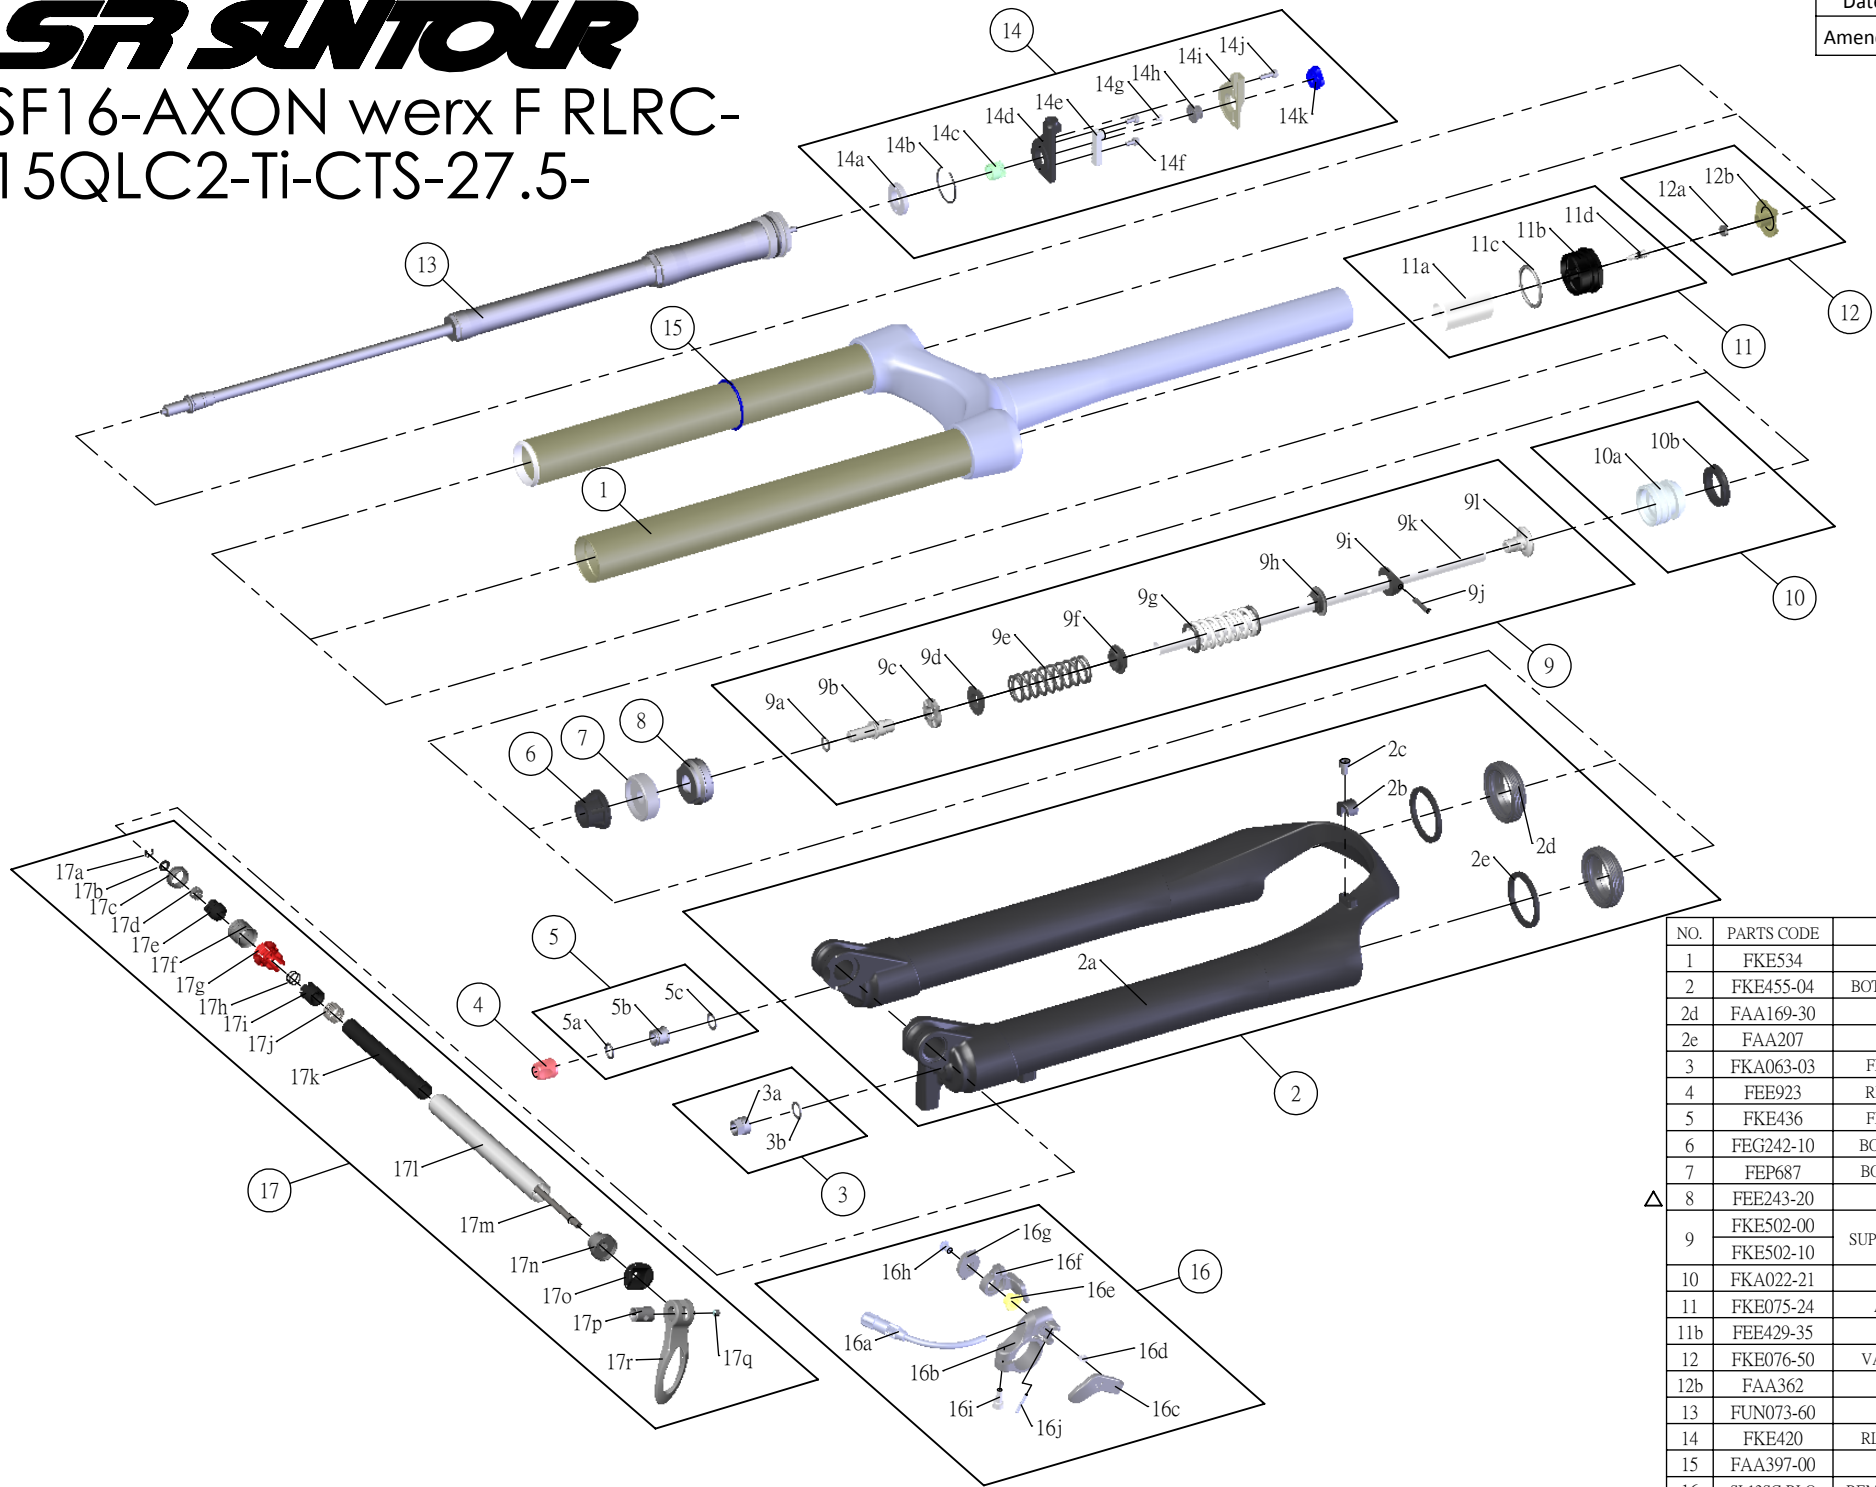

SR SUNTOUR

SF16-AXON werx F RLRC-15QLC2-Ti-CTS-27.5-

Date	2015.01.20	Version	2
Amended	2016.01.06		

NO.	PARTS CODE	PARTS NAME	100	80	QT
1	FKE534	UPPER ASSY	*	*	1
2	FKE455-04	BOTTOM CASE ASSY	*	*	1
2d	FAA169-30	DUST SEAL	*	*	2
2e	FAA207	OIL WIPER 32	*	*	2
3	FKA063-03	FIXING NUT SET	*	*	1
4	FEE923	REBOUND KNOB	*	*	1
5	FKE436	FIXING NUT SET	*	*	1
6	FEG242-10	BOTTOM STOPPER	*	*	1
7	FEP687	BOTTOM BUMPER	*	*	1
△ 8	FEE243-20	FORK NOSE	*	*	1
9	FKE502-00	SUPPORT TUBE ASSY	*		1
	FKE502-10			*	1
10	FKA022-21	PISTON UNIT	*	*	1
11	FKE075-24	AIR CAP ASSY	*	*	1
11b	FEE429-35	AIR CAP	*	*	1
12	FKE076-50	VALVE CAP ASSY	*	*	1
12b	FAA362	VALVE CAP	*	*	1
13	FUN073-60	RL-RC UNIT	*	*	1
14	FKE420	RL REMOTE ASSY	*	*	1
15	FAA397-00	O RING	*	*	1
16	SL12SC-RLO	REMOTE LEVER ASSY	*	*	1
17	FKA069-15	15QLC2 Ti AXLE SET	*	*	1