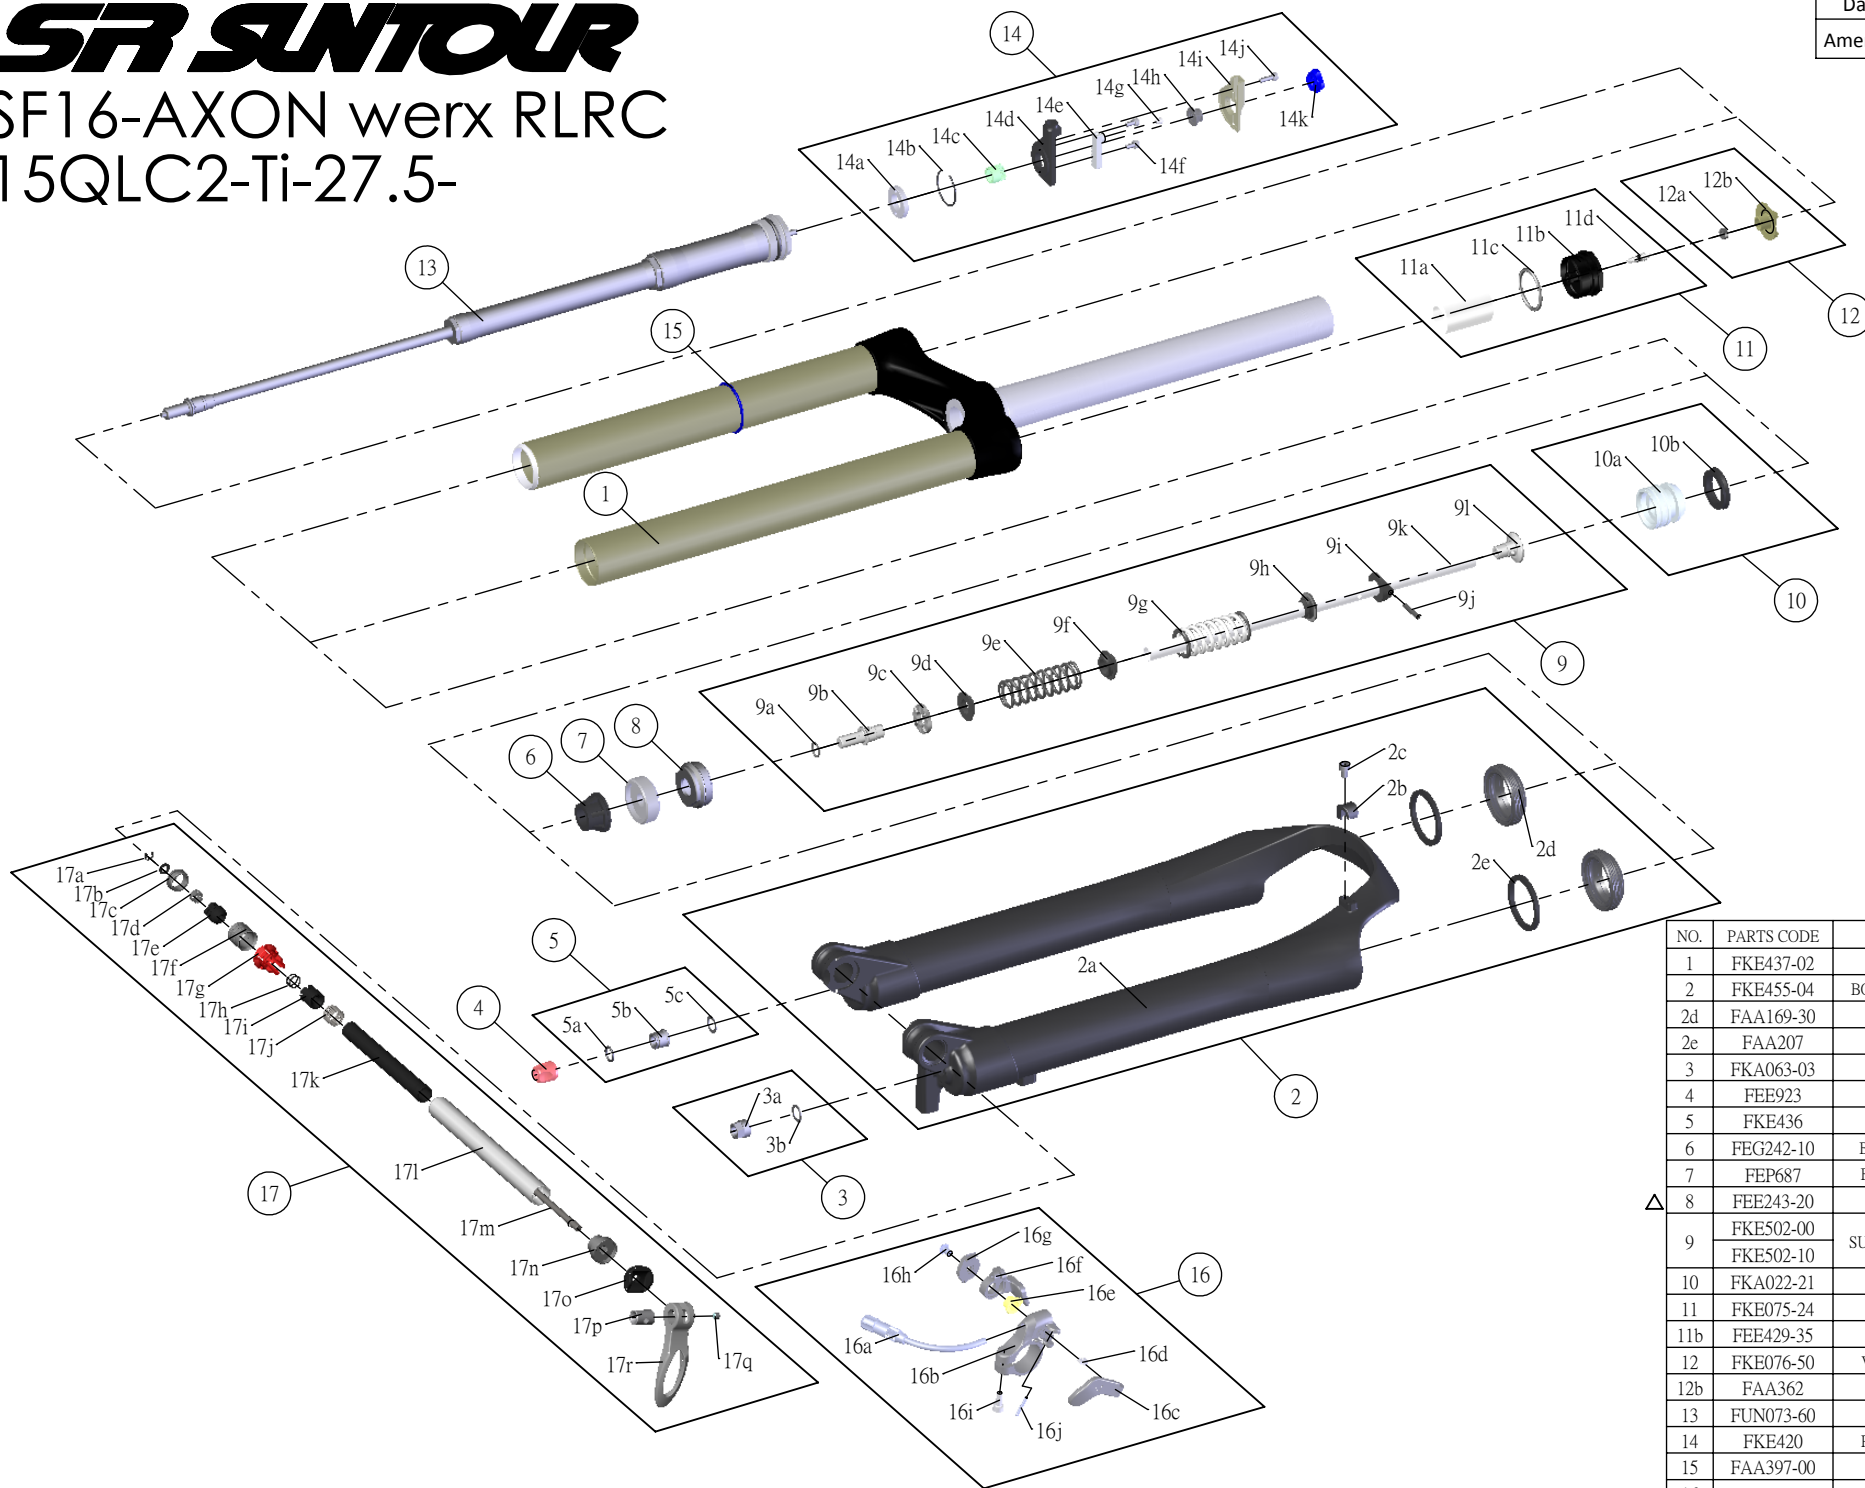

SF SUNTOUR

SF16-AXON werx RLRC
15QLC2-Ti-27.5-

Date	2015.01.20	Version	2
Amended	2016.01.06		

NO.	PARTS CODE	PARTS NAME	100	80	QT
1	FKE437-02	UPPER ASSY	*	*	1
2	FKE455-04	BOTTOM CASE ASSY	*	*	1
2d	FAA169-30	DUST SEAL	*	*	2
2e	FAA207	OIL WIPER 32	*	*	2
3	FKA063-03	FIXING NUT SET	*	*	1
4	FEE923	REBOUND KNOB	*	*	1
5	FKE436	FIXING NUT SET	*	*	1
6	FEG242-10	BOTTOM STOPPER	*	*	1
7	FEP687	BOTTOM BUMPER	*	*	1
Δ 8	FEE243-20	FORK NOSE	*	*	1
9	FKE502-00	SUPPORT TUBE ASSY	*		1
	FKE502-10			*	1
10	FKA022-21	PISTON UNIT	*	*	1
11	FKE075-24	AIR CAP ASSY	*	*	1
11b	FEE429-35	AIR CAP	*	*	1
12	FKE076-50	VALVE CAP ASSY	*	*	1
12b	FAA362	VALVE CAP	*	*	1
13	FUN073-60	RL-RC UNIT	*	*	1
14	FKE420	RL REMOTE ASSY	*	*	1
15	FAA397-00	O RING	*	*	1
16	SL12SC-RLO	REMOTE LEVER ASSY	*	*	1
17	FKA069-15	15QLC2 Ti AXLE SET	*	*	1