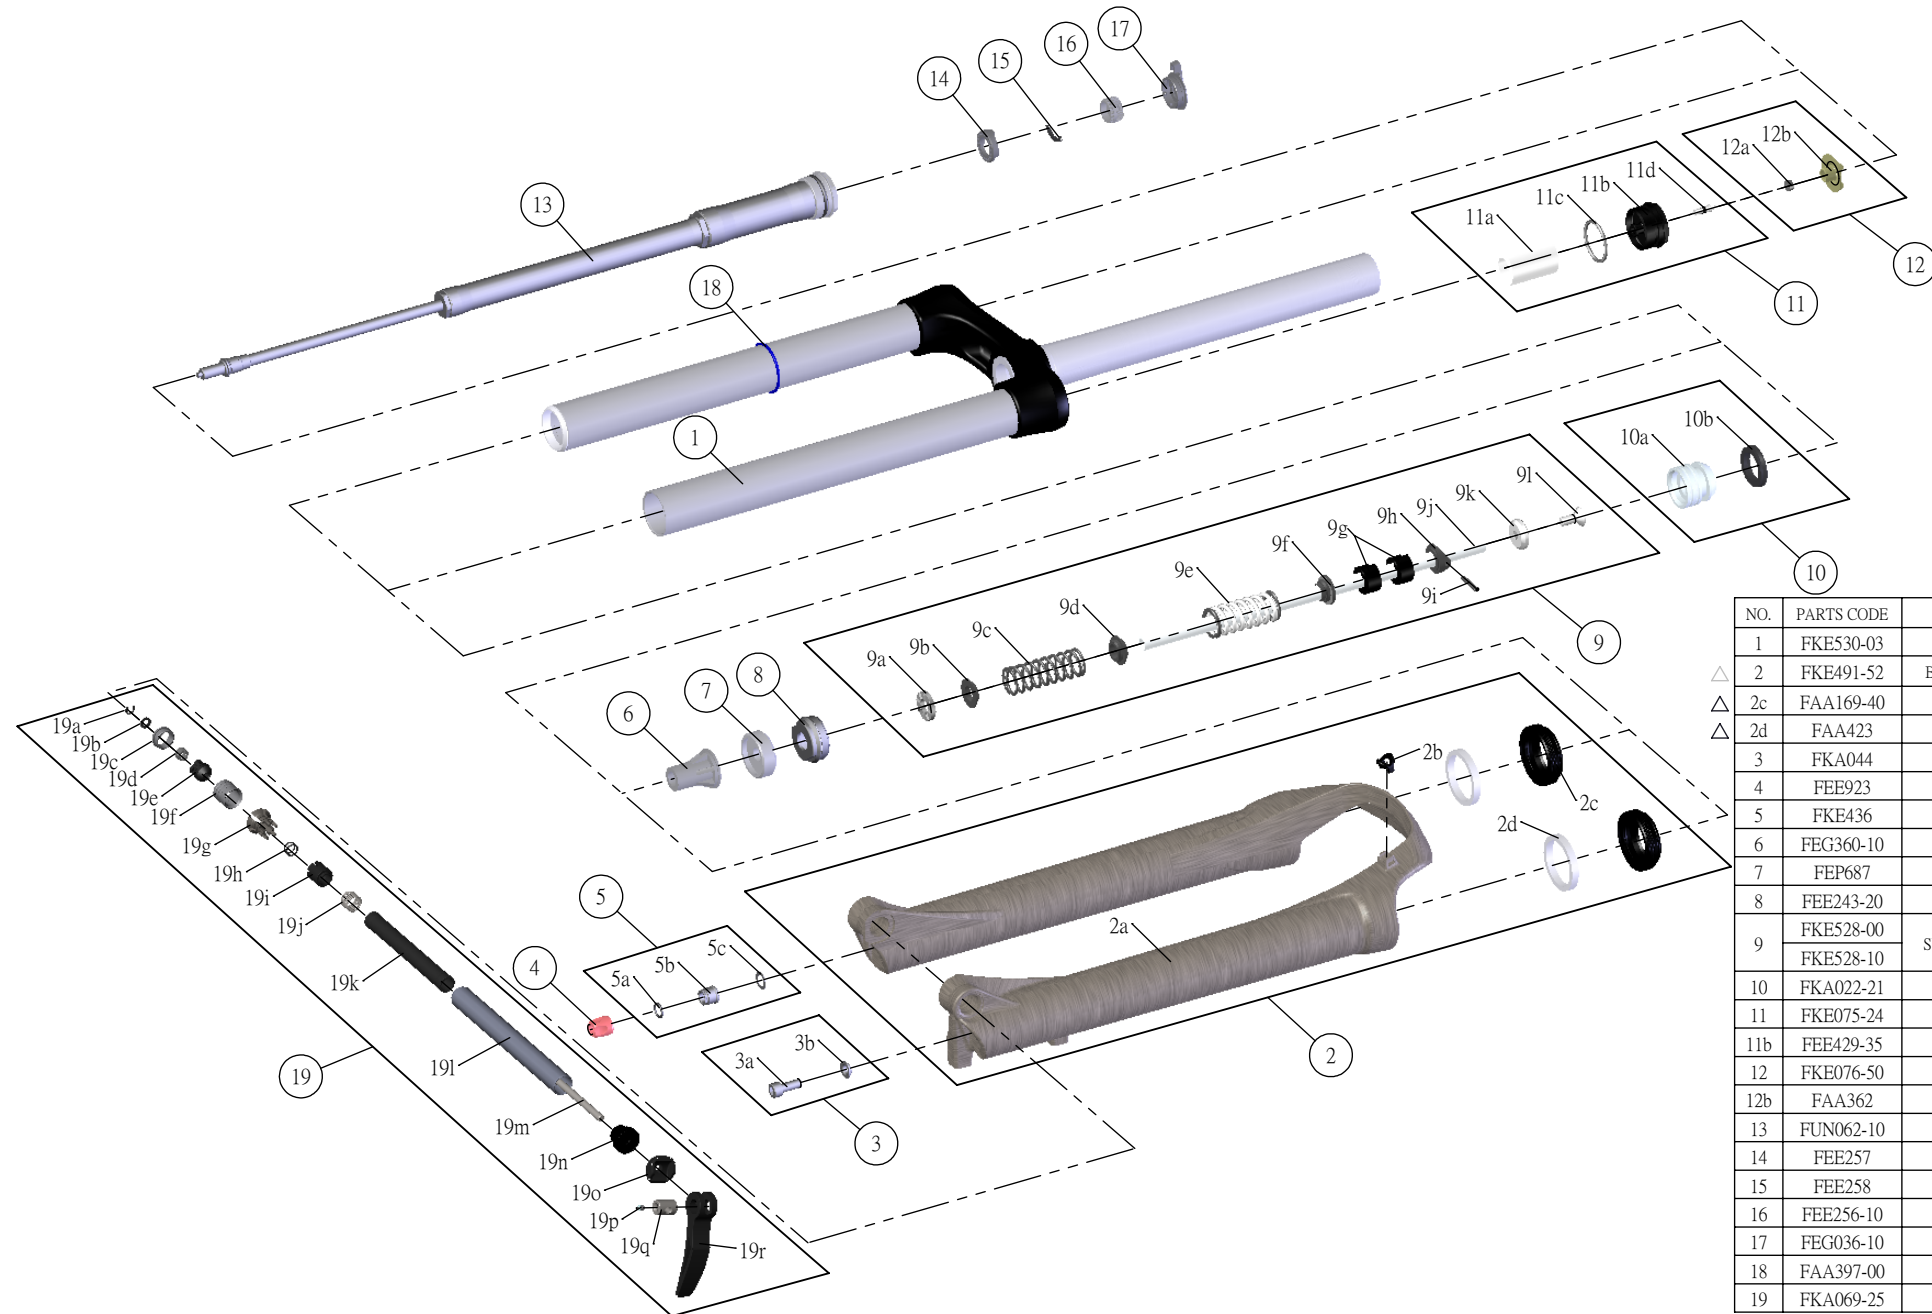

SUNTOUR

SF16-AXON-DS-LOR-15QLC32-27.5-

Date	2015.01.20	Version	2
Amended	2015.04.07		

NO.	PARTS CODE	PARTS NAME	120	100	QT
1	FKE530-03	UPPER ASSY	*	*	1
△ 2	FKE491-52	BOTTOM CASE ASSY	*	*	1
△ 2c	FAA169-40	DUST SEAL	*	*	2
△ 2d	FAA423	OIL WIPER 32	*	*	2
3	FKA044	FIXING BOLT SET	*	*	1
4	FEE923	REBOUND KNOB	*	*	1
5	FKE436	FIXING NUT SET	*	*	1
6	FEG360-10	BOTTOM STOPPER	*	*	1
7	FEP687	BOTTOM BUMPER	*	*	1
8	FEE243-20	FORK NOSE	*	*	1
9	FKE528-00	SUPPORT TUBE ASSY	*		1
	FKE528-10			*	1
10	FKA022-21	PISTON UNIT	*	*	1
11	FKE075-24	AIR CAP ASSY	*	*	1
11b	FEE429-35	AIR CAP	*	*	1
12	FKE076-50	VALVE CAP ASSY	*	*	1
12b	FAA362	VALVE CAP	*	*	1
13	FUN062-10	LOR UNIT	*	*	1
14	FEE257	CLICK HOLDER	*	*	1
15	FEE258	ADJUST CLICK	*	*	1
16	FEE256-10	ADJUST CORE	*	*	1
17	FEG036-10	LOCK OUT KNOB	*	*	1
18	FAA397-00	O RING	*	*	1
19	FKA069-25	15QLC32 AXLE SET	*	*	1