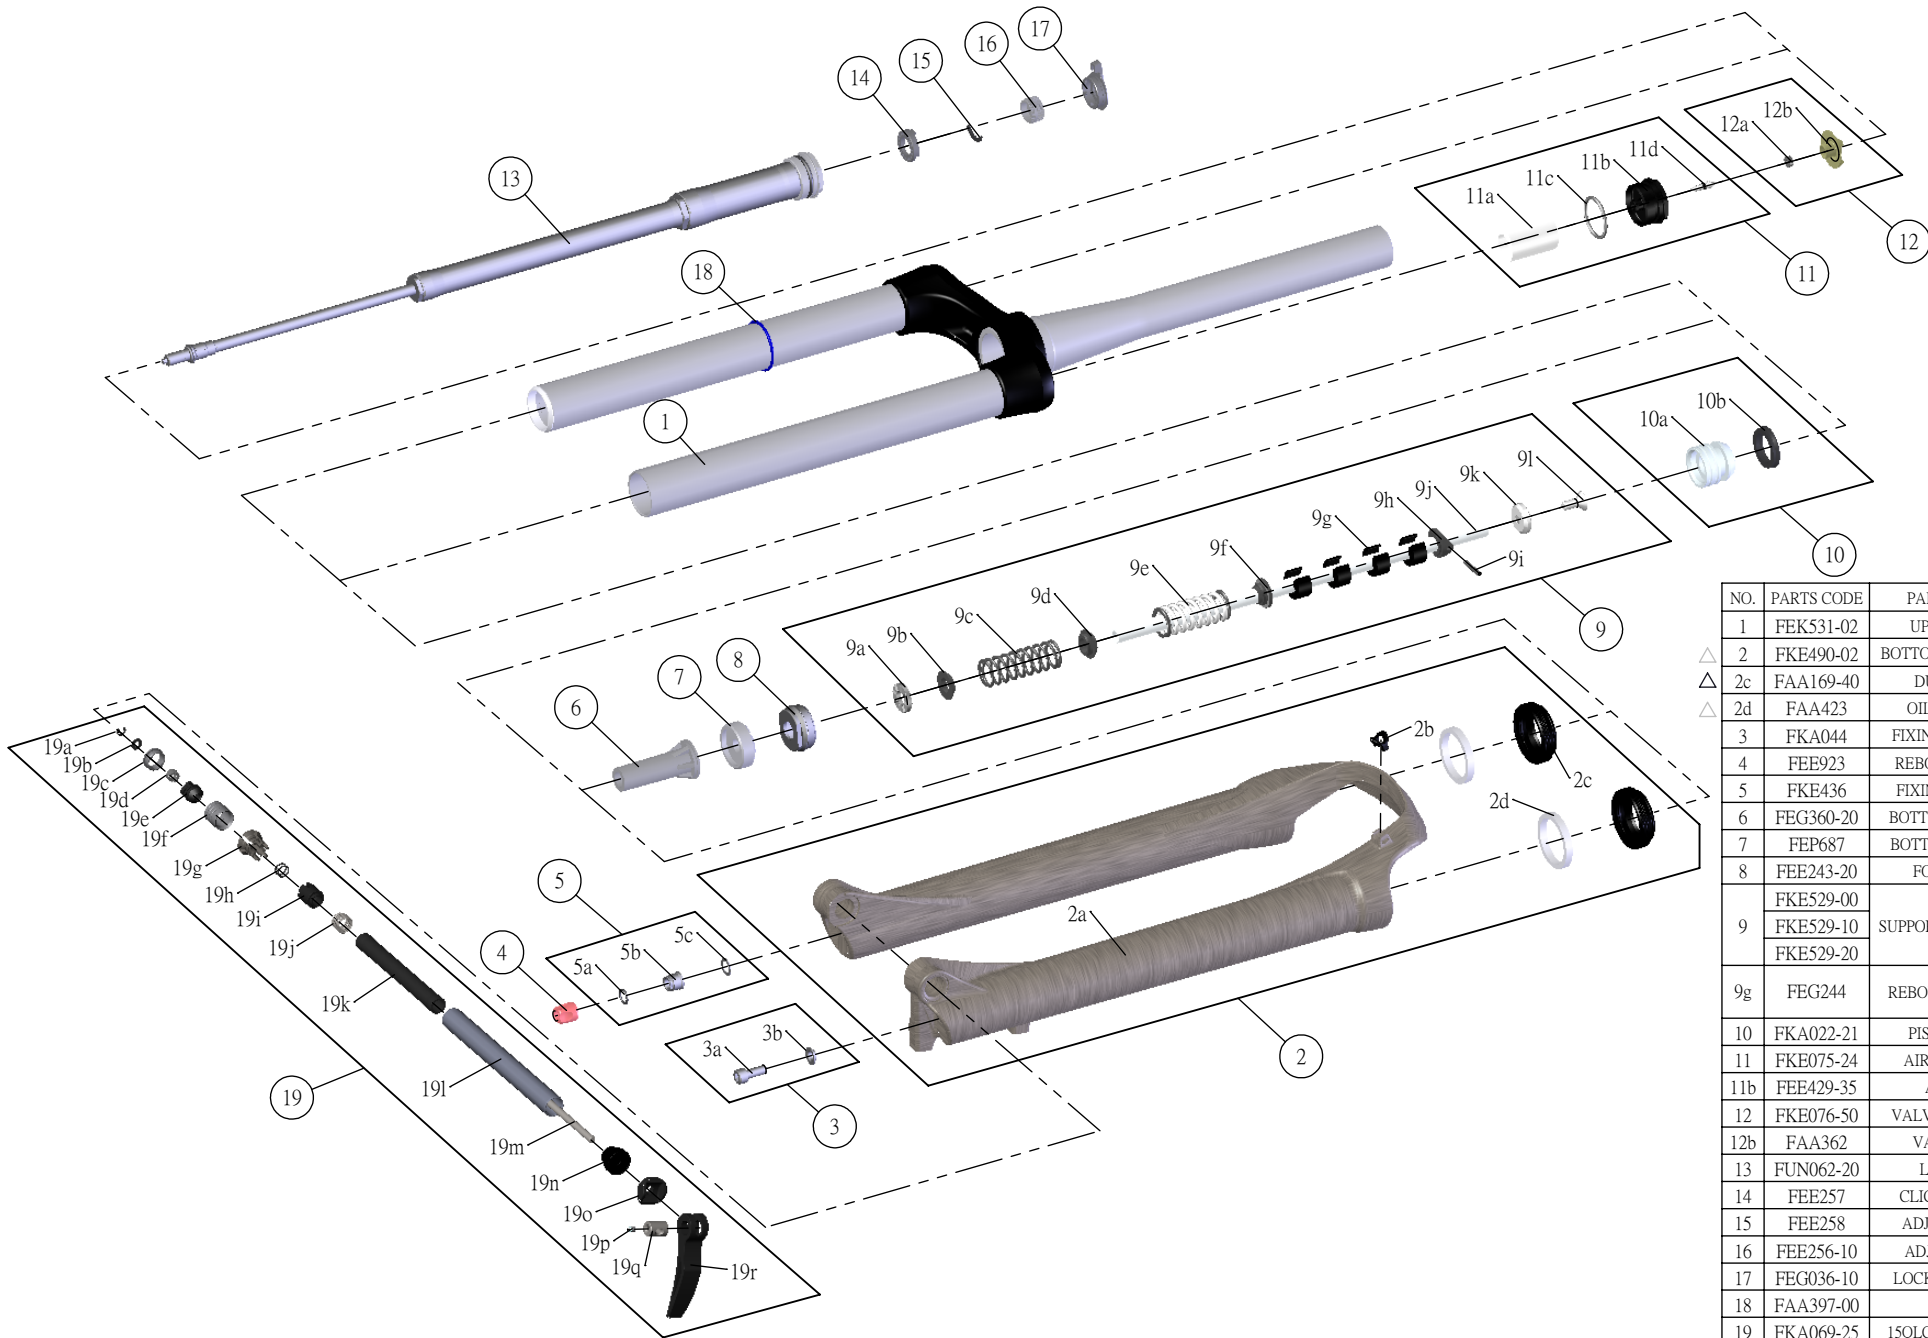

# SR SUNTOUR

Date	2015.01.23	Version	2
Amended	2015.04.07		

## SF16-AXON-DS-LOR-15QLC32-CTS-29-

NO.	PARTS CODE	PARTS NAME	120	100	80	QT
1	FEK531-02	UPPER ASSY	*	*	*	1
2	FKE490-02	BOTTOM CASE ASSY	*	*	*	1
2c	FAA169-40	DUST SEAL	*	*	*	2
2d	FAA423	OIL WIPER 32	*	*	*	2
3	FKA044	FIXING BOLT SET	*	*	*	1
4	FEE923	REBOUND KNOB	*	*	*	1
5	FKE436	FIXING NUT SET	*	*	*	1
6	FEG360-20	BOTTOM STOPPER	*	*	*	1
7	FEP687	BOTTOM BUMPER	*	*	*	1
8	FEE243-20	FORK NOSE	*	*	*	1
9	FKE529-00	SUPPORT TUBE ASSY	*			1
	FKE529-10			*		1
	FKE529-20				*	1
9g	FEG244	REBOUND SPACER		*		2
10	FKA022-21	PISTON UNIT	*	*	*	1
11	FKE075-24	AIR CAP ASSY	*	*	*	1
11b	FEE429-35	AIR CAP	*	*	*	1
12	FKE076-50	VALVE CAP ASSY	*	*	*	1
12b	FAA362	VALVE CAP	*	*	*	1
13	FUN062-20	LOR UNIT	*	*	*	1
14	FEE257	CLICK HOLDER	*	*	*	1
15	FEE258	ADJUST CLICK	*	*	*	1
16	FEE256-10	ADJUST CORE	*	*	*	1
17	FEG036-10	LOCK OUT KNOB	*	*	*	1
18	FAA397-00	O RING	*	*	*	1
19	FKA069-25	15QLC32 AXLE SET	*	*	*	1