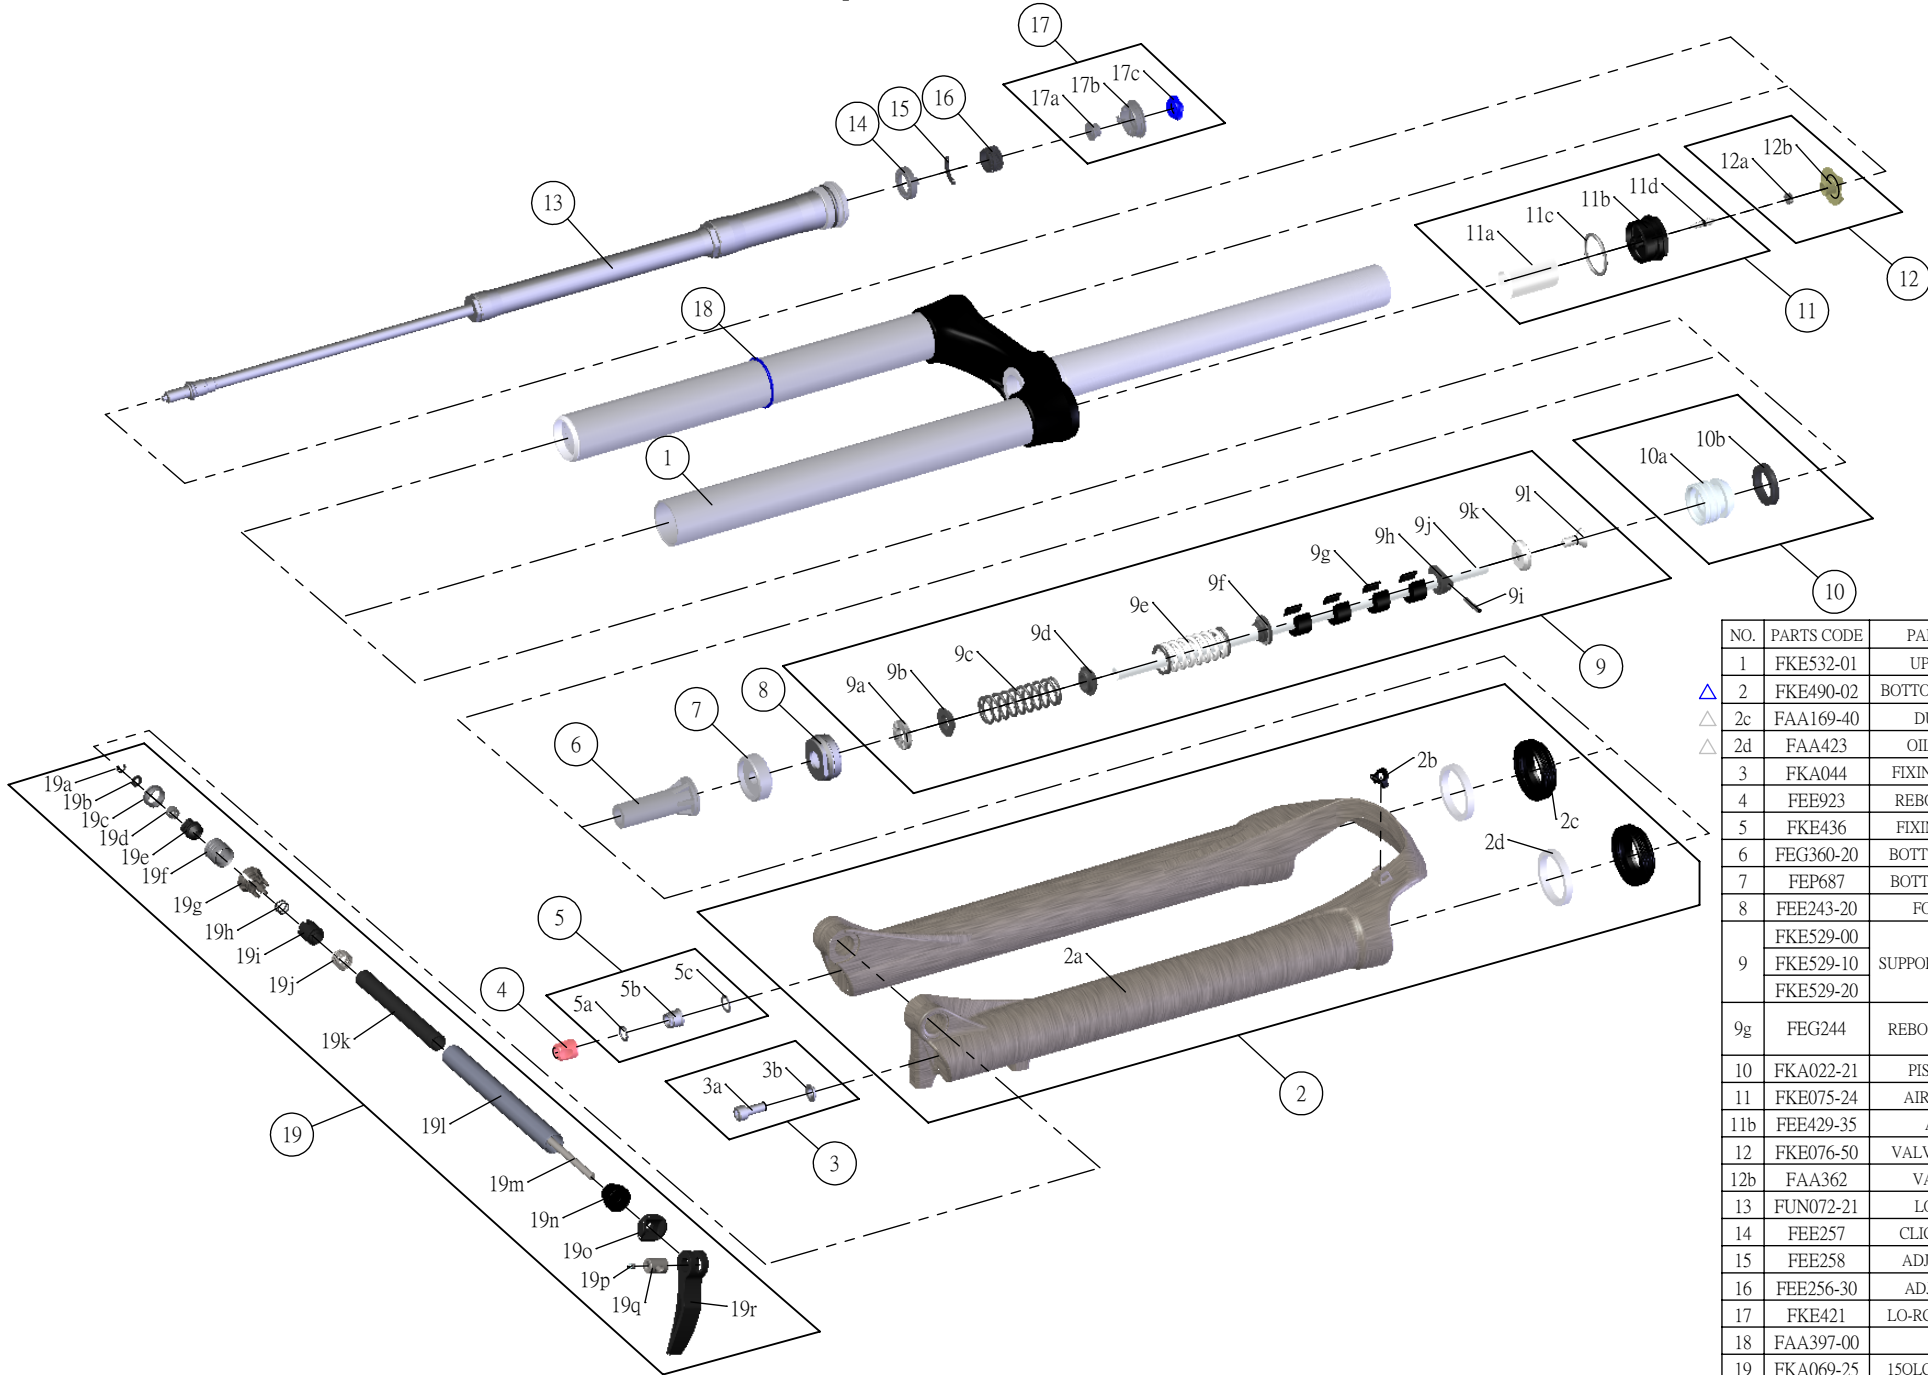

SR SUNTOUR

SF16-AXON-DS-LORC-15QLC32-29-

Date	2015.01.26	Version	2
Amended	2015.04.07		

NO.	PARTS CODE	PARTS NAME	120	100	80	QT
1	FKE532-01	UPPER ASSY	*	*	*	1
2	FKE490-02	BOTTOM CASE ASSY	*	*	*	1
2c	FAA169-40	DUST SEAL	*	*	*	2
2d	FAA423	OIL WIPER 32	*	*	*	2
3	FKA044	FIXING BOLT SET	*	*	*	1
4	FEE923	REBOUND KNOB	*	*	*	1
5	FKE436	FIXING NUT SET	*	*	*	1
6	FEG360-20	BOTTOM STOPPER	*	*	*	1
7	FEP687	BOTTOM BUMPER	*	*	*	1
8	FEE243-20	FORK NOSE	*	*	*	1
9	FKE529-00	SUPPORT TUBE ASSY	*			1
	FKE529-10			*		1
	FKE529-20				*	1
9g	FEG244	REBOUND SPACER		*		2
					*	4
10	FKA022-21	PISTON UNIT	*	*	*	1
11	FKE075-24	AIR CAP ASSY	*	*	*	1
11b	FEE429-35	AIR CAP	*	*	*	1
12	FKE076-50	VALVE CAP ASSY	*	*	*	1
12b	FAA362	VALVE CAP	*	*	*	1
13	FUN072-21	LORC UNIT	*	*	*	1
14	FEE257	CLICK HOLDER	*	*	*	1
15	FEE258	ADJUST CLICK	*	*	*	1
16	FEE256-30	ADJUST CORE	*	*	*	1
17	FKE421	LO-RC KNOB ASSY	*	*	*	1
18	FAA397-00	O RING	*	*	*	1
19	FKA069-25	15QLC32 AXLE SET	*	*	*	1